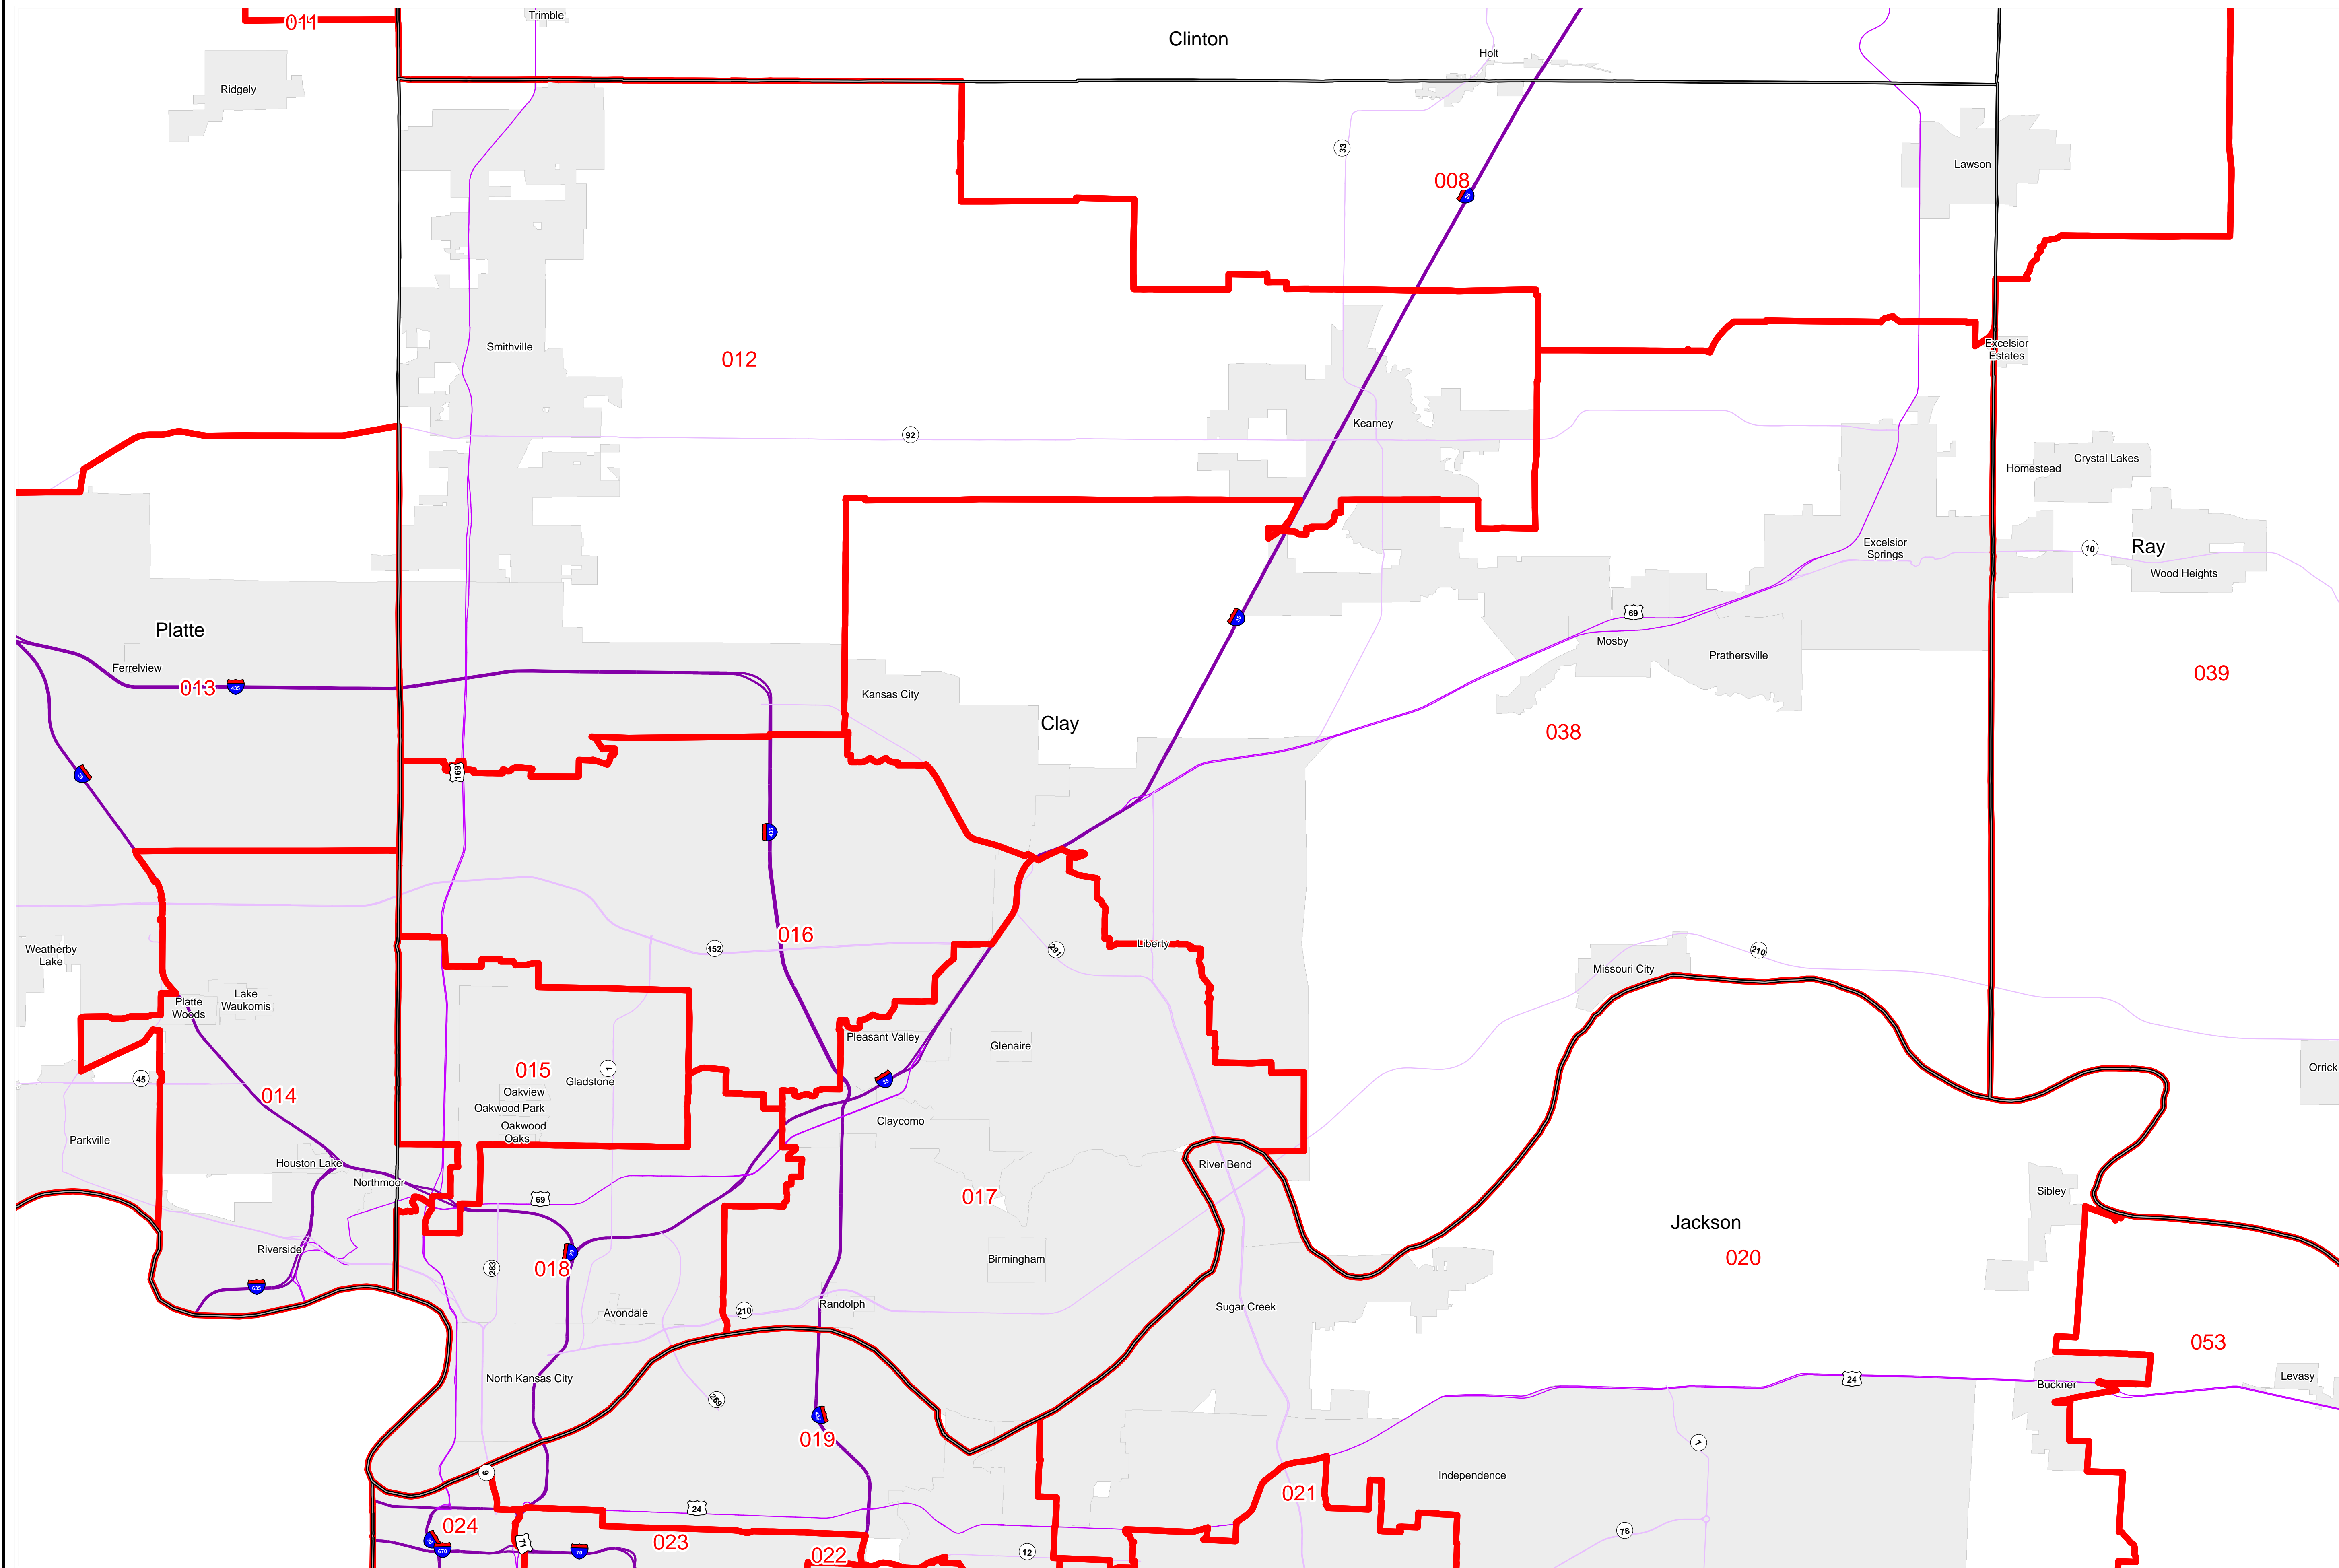

House Apportionment Plan 2011

Missouri Appellate Apportionment Commission