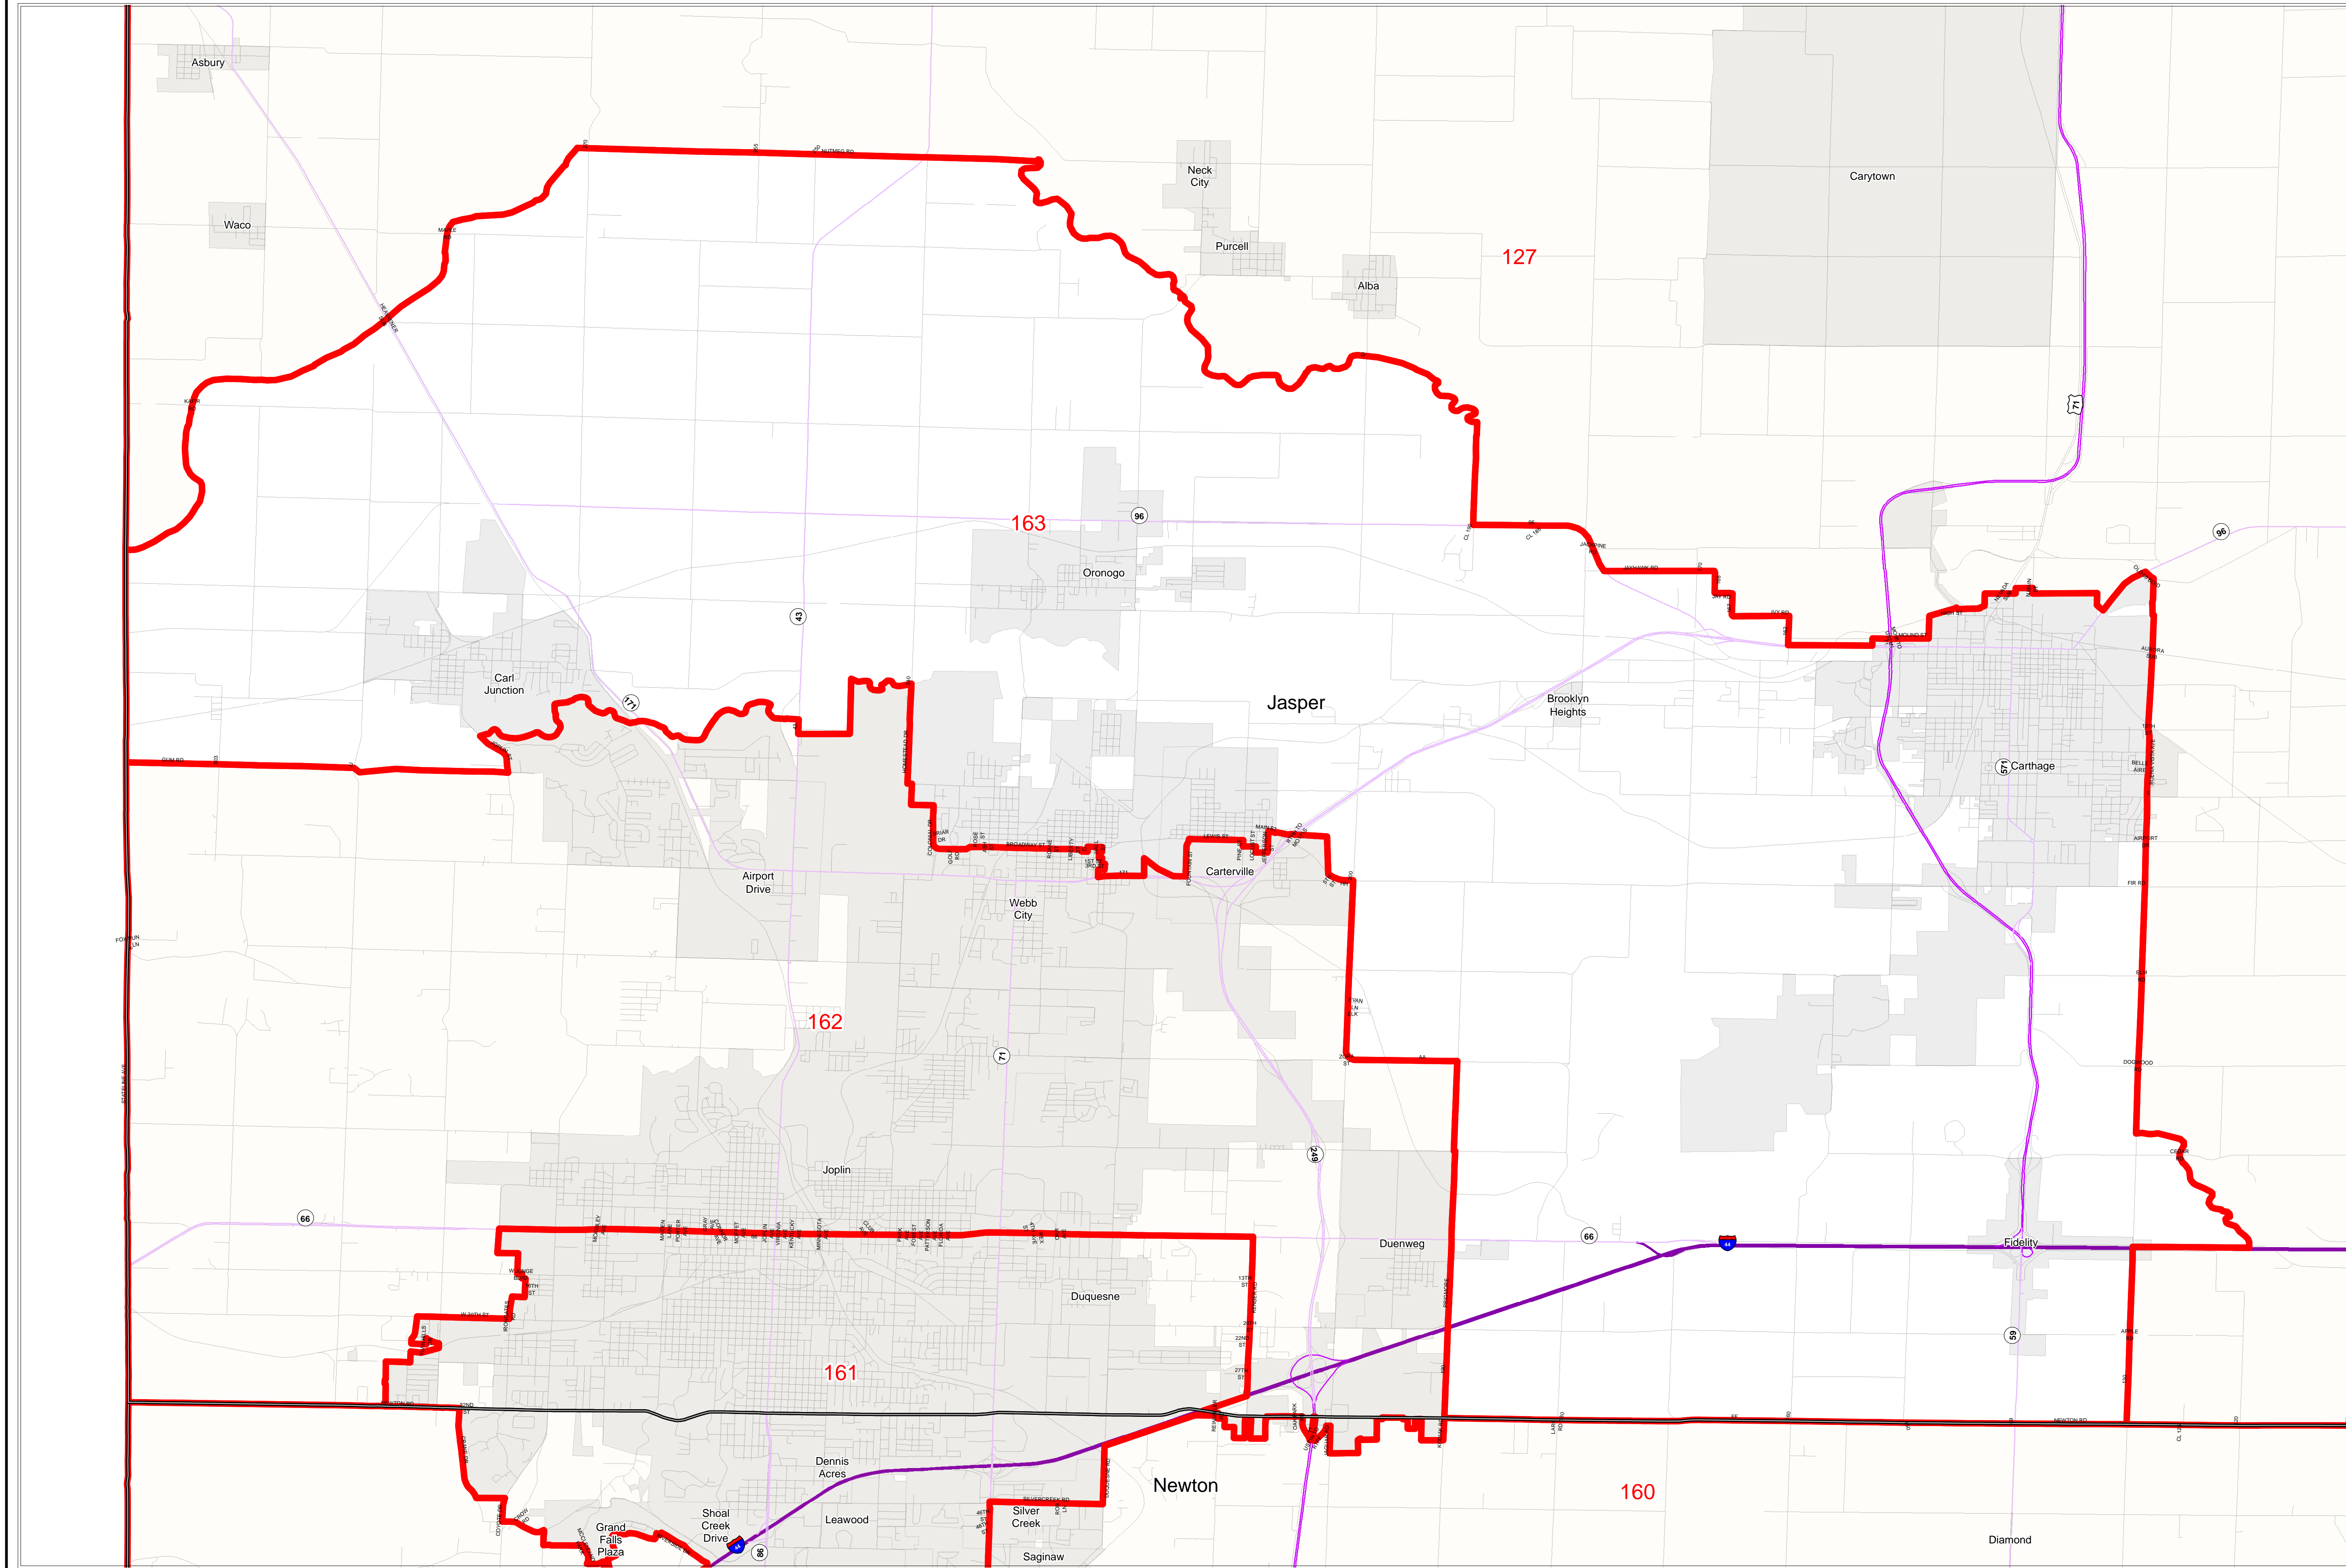

Missouri State House District Number 163

House Apportionment Plan 2011