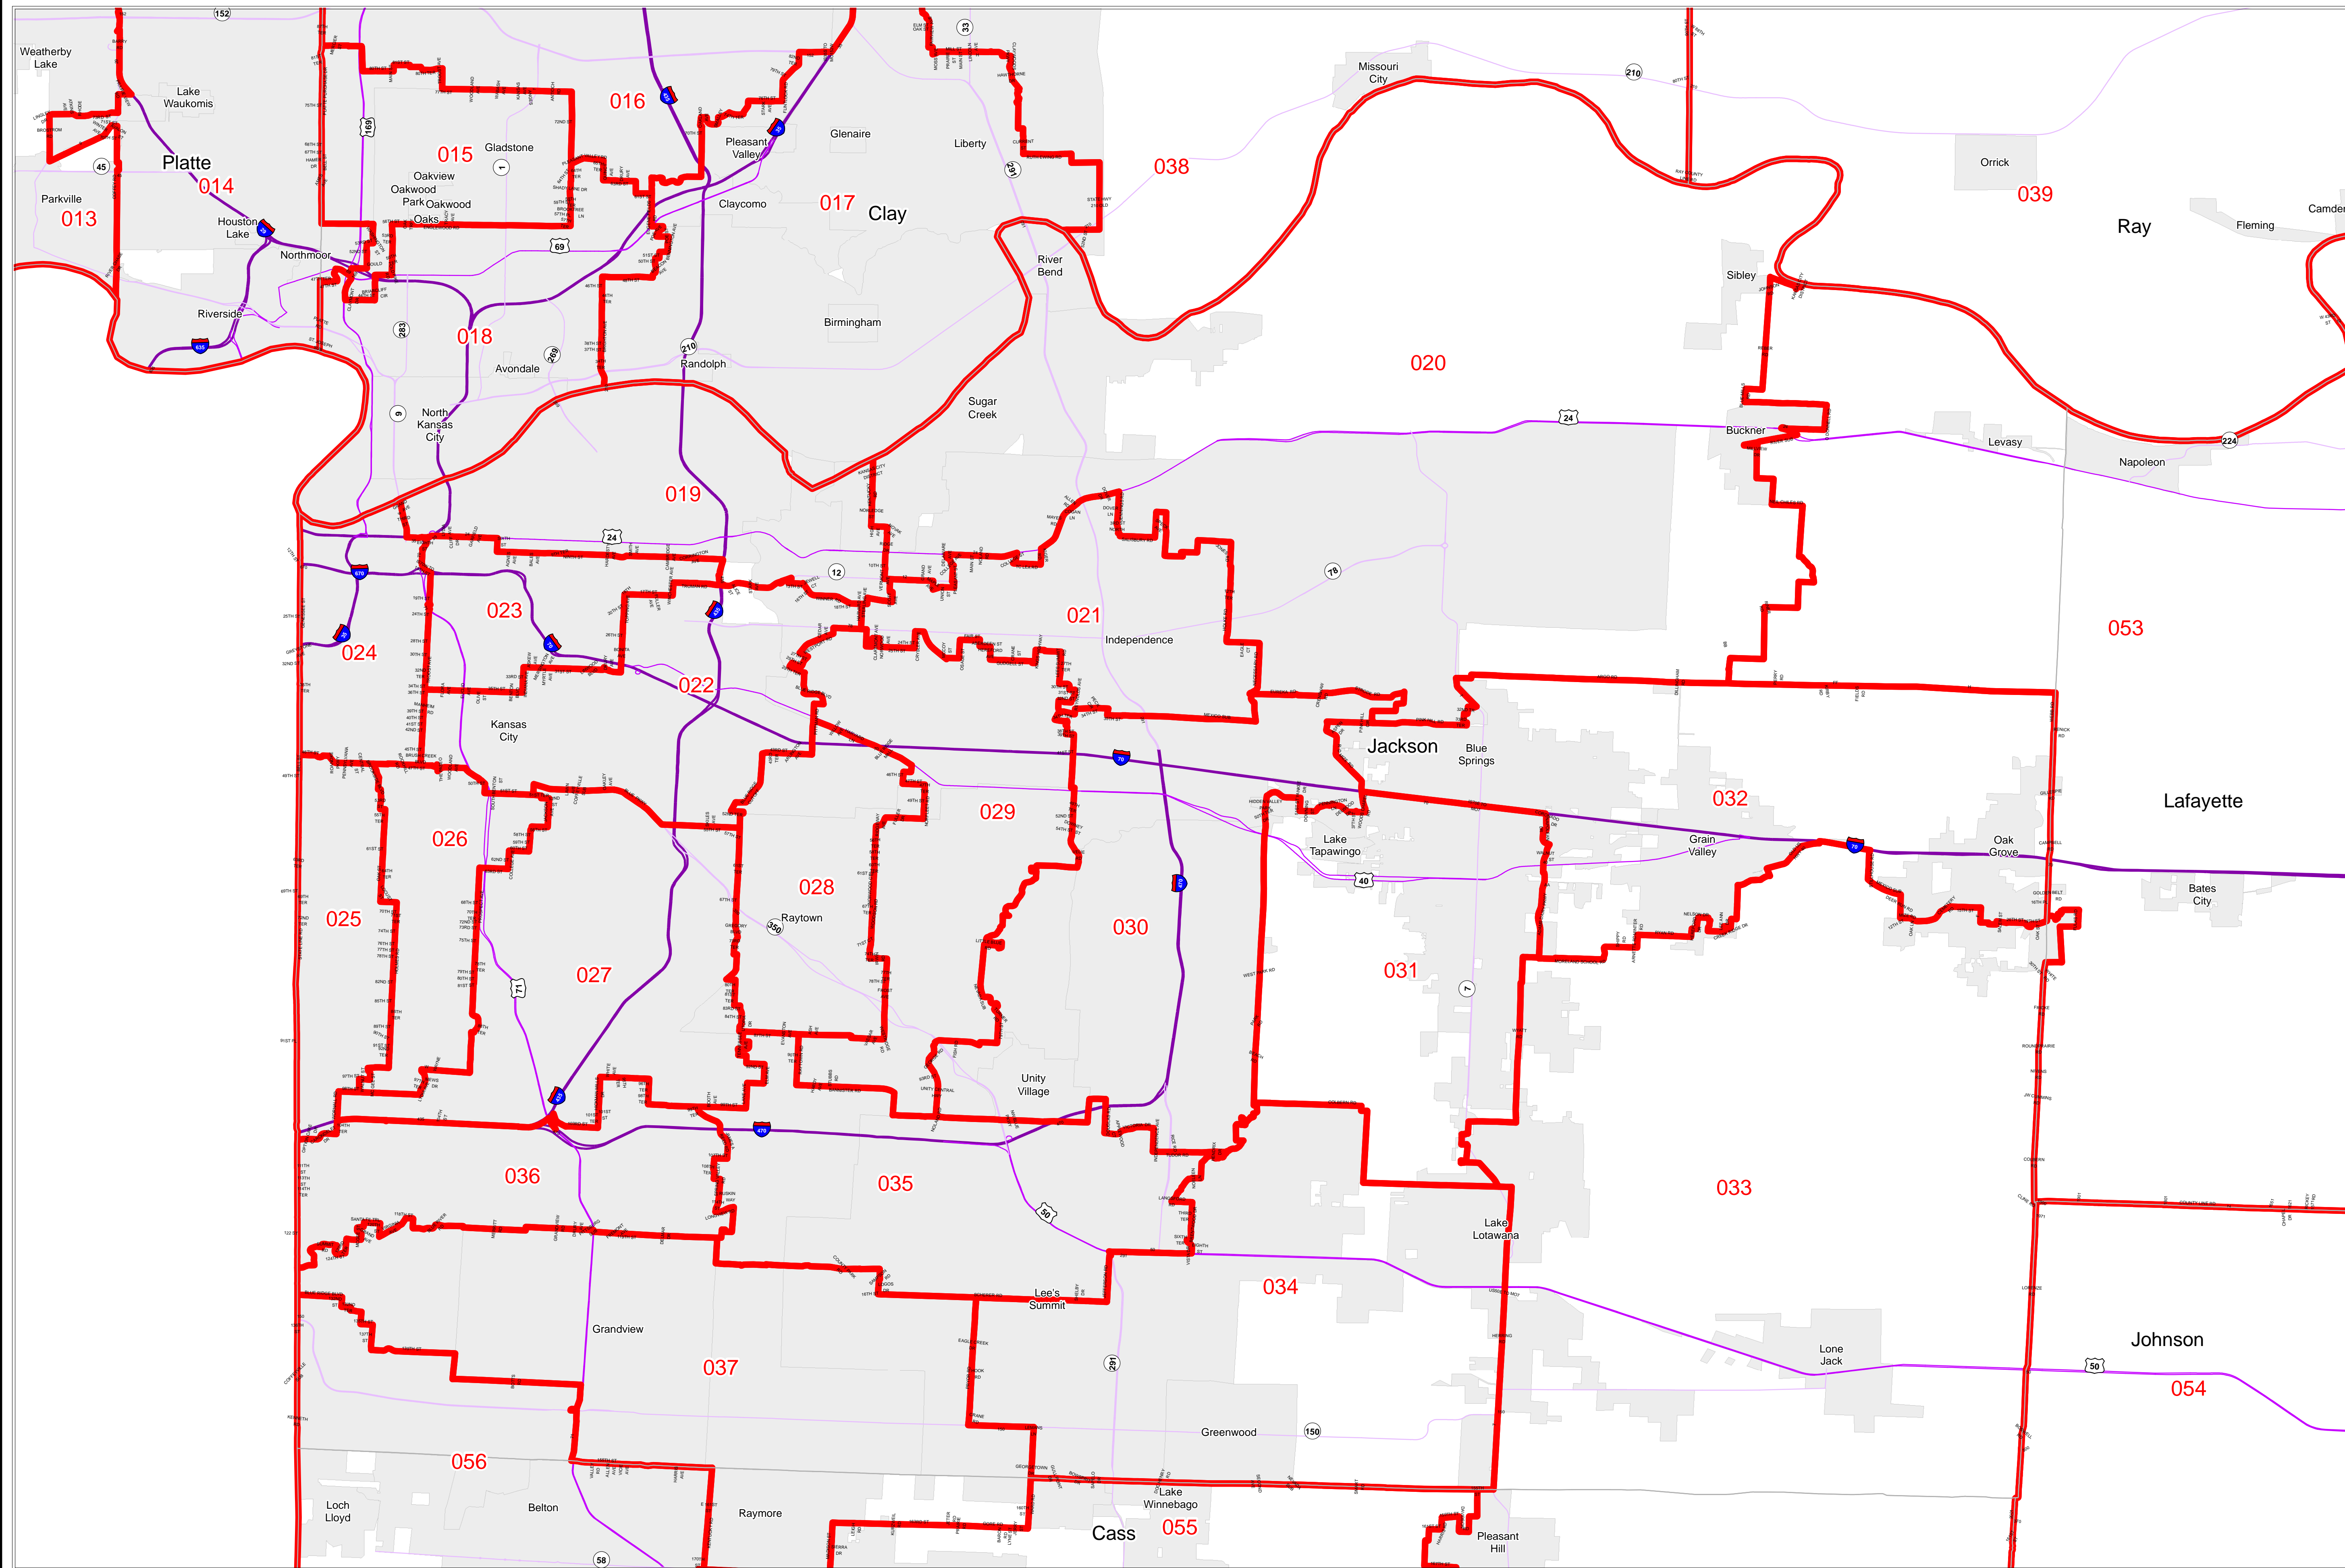

House Apportionment Plan 2011

Missouri Appellate Apportionment Commission