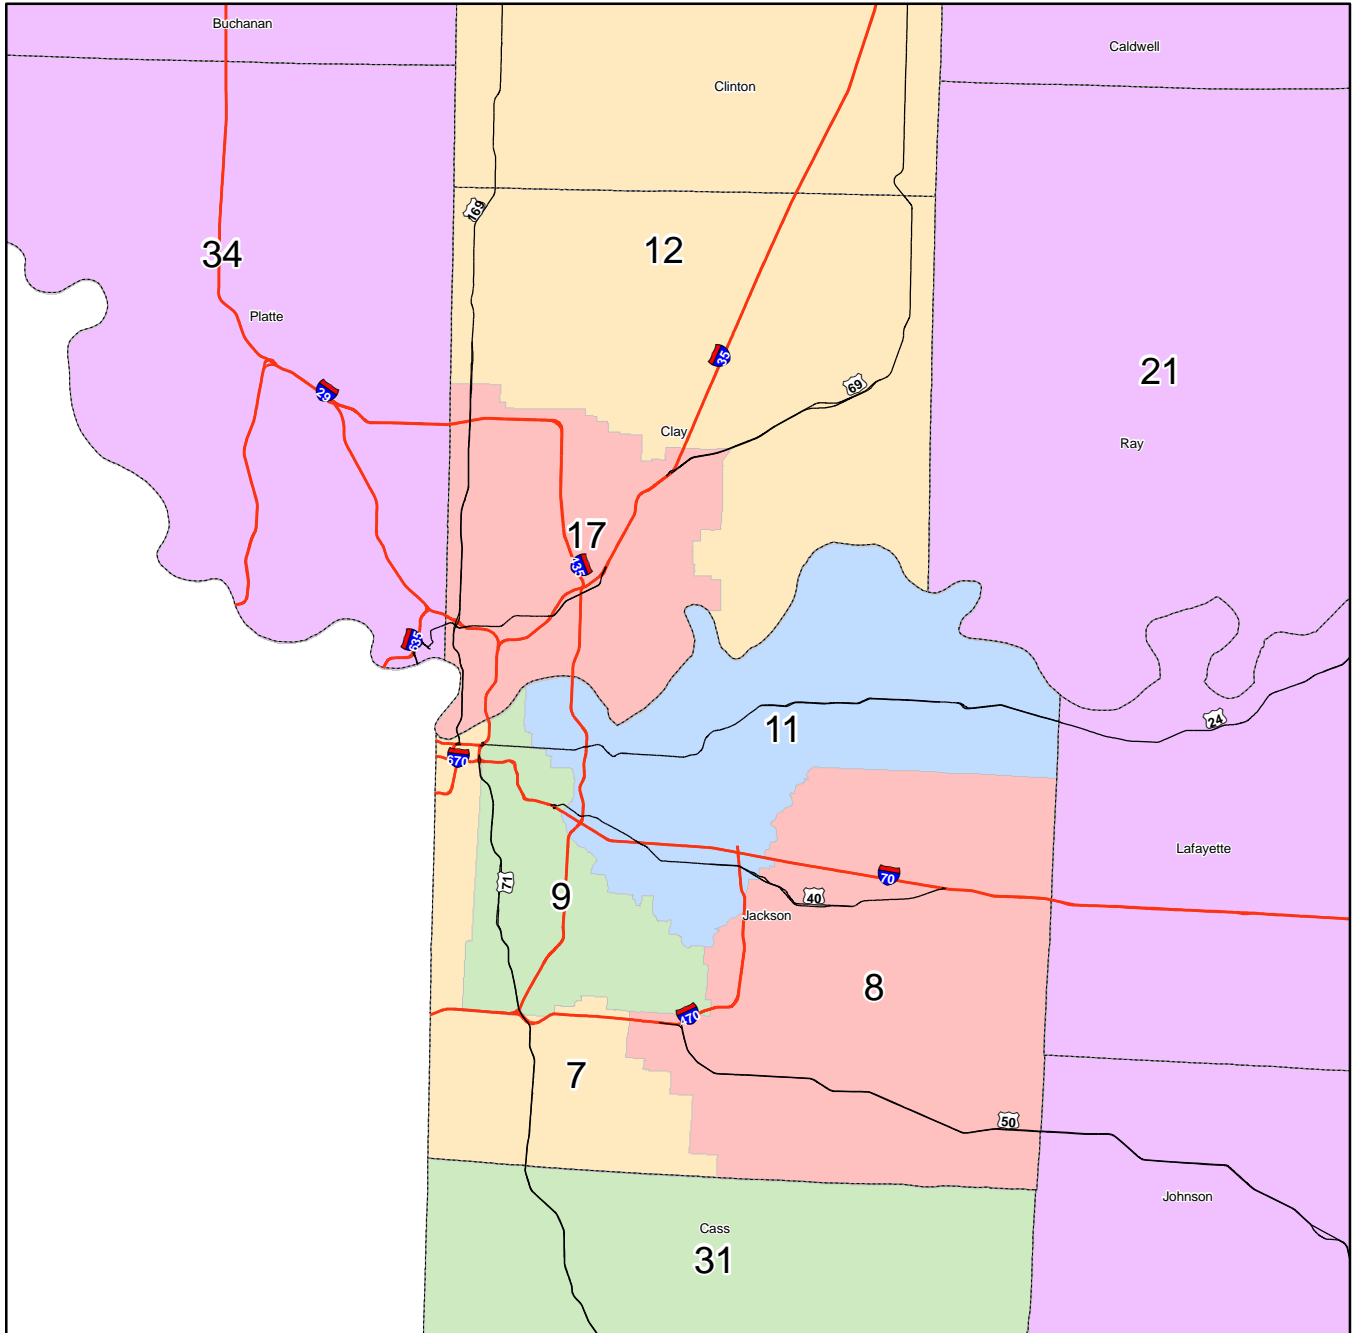

Missouri Senate 2012 Senate Apportionment Commission – Final Plan

Kansas City Area

- Senate Plan
- U.S. Highways
- Interstates

Office of Administration
March 2012