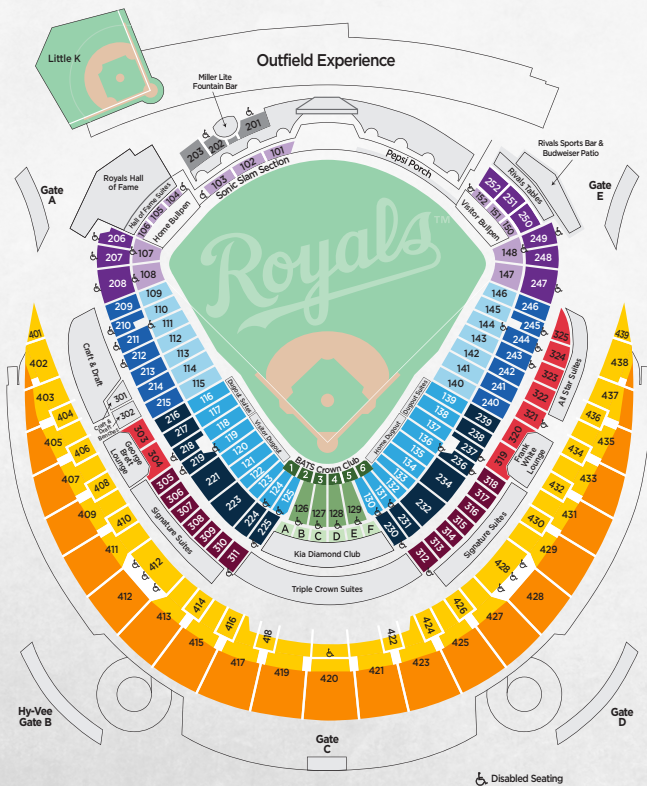

Tickets in the LF Pavilion
are just \$15!

[Click here](#)
to view the offer and buy tickets,

or go to:
<http://m.mlb.com/stl/tickets/info/mostateemployees>

MISSOURI STATE EMPLOYEES DAY AT THE K

Sunday, July 24
vs. Texas Rangers
1:15 pm

The Kansas City Royals thank all Missouri state employees for their hard work and contributions. Come out to The K on Sunday, July 24 to watch your defending World Series Champions and enjoy a significant discount on your seats. The first 20,000 fans through the gate will receive a commemorative Wade Davis bobblehead!