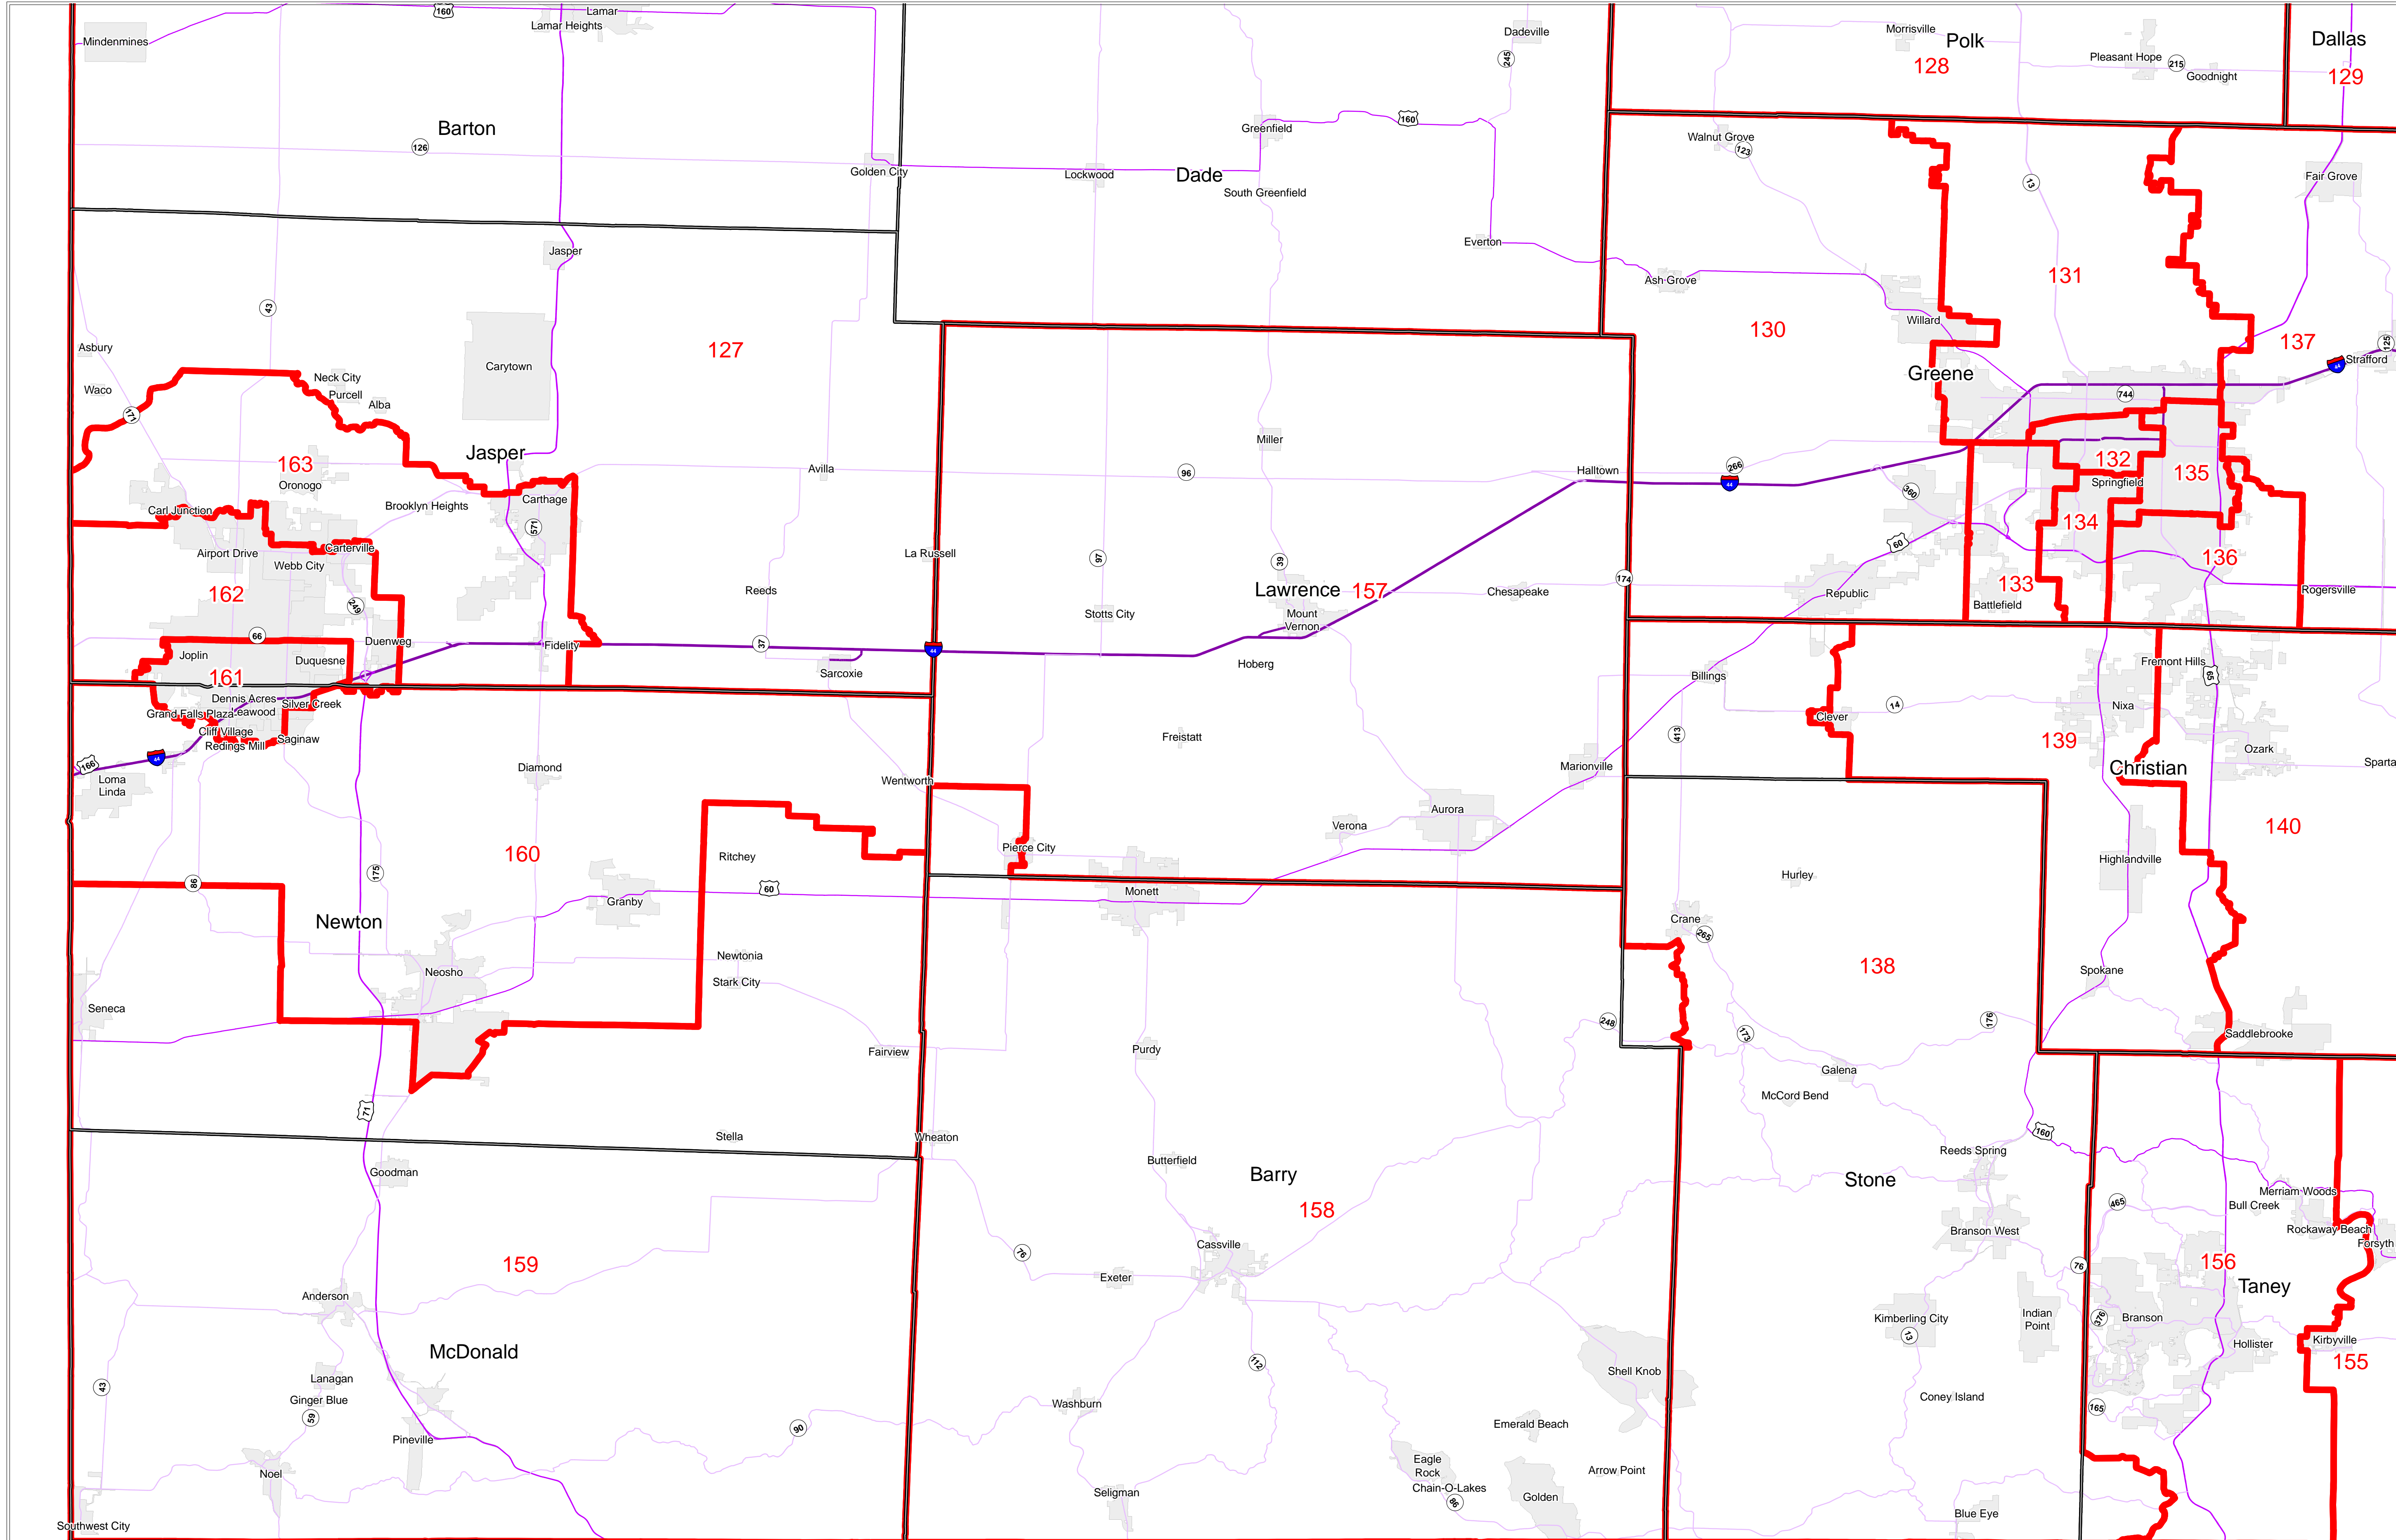

House Apportionment Plan 2011

Missouri Appellate Apportionment Commission