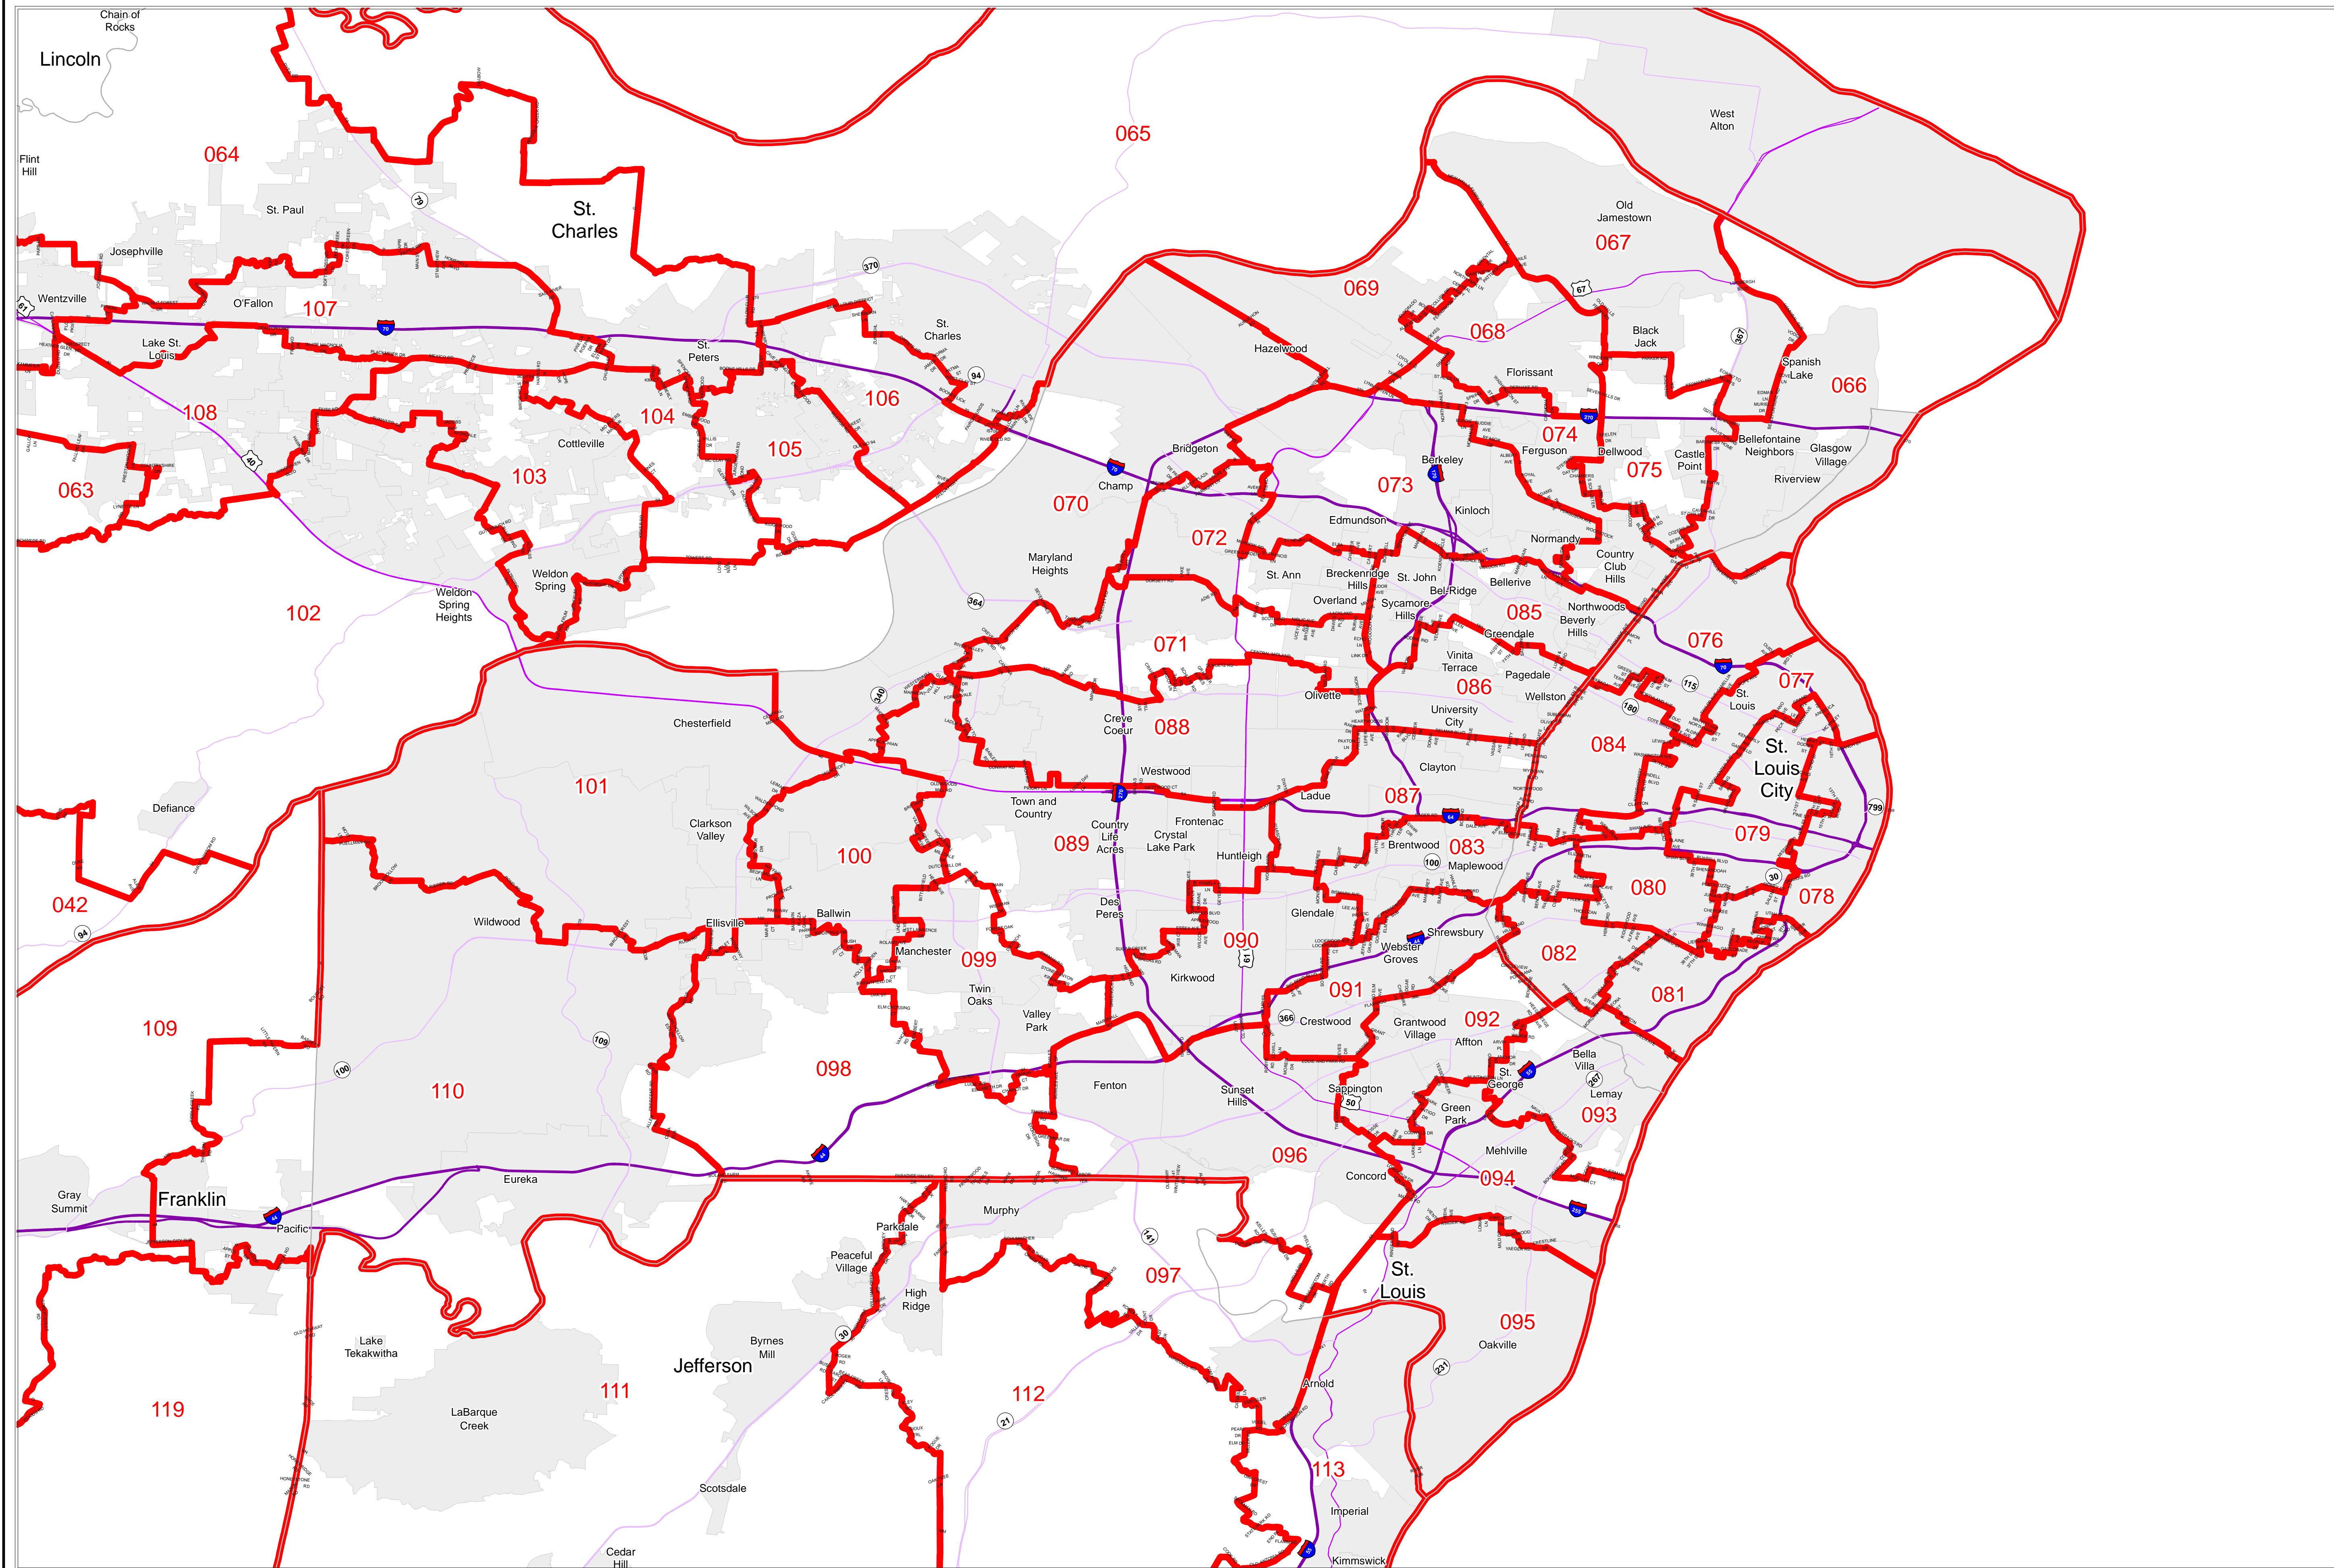

House Apportionment Plan 2011

Missouri Appellate Apportionment Commission