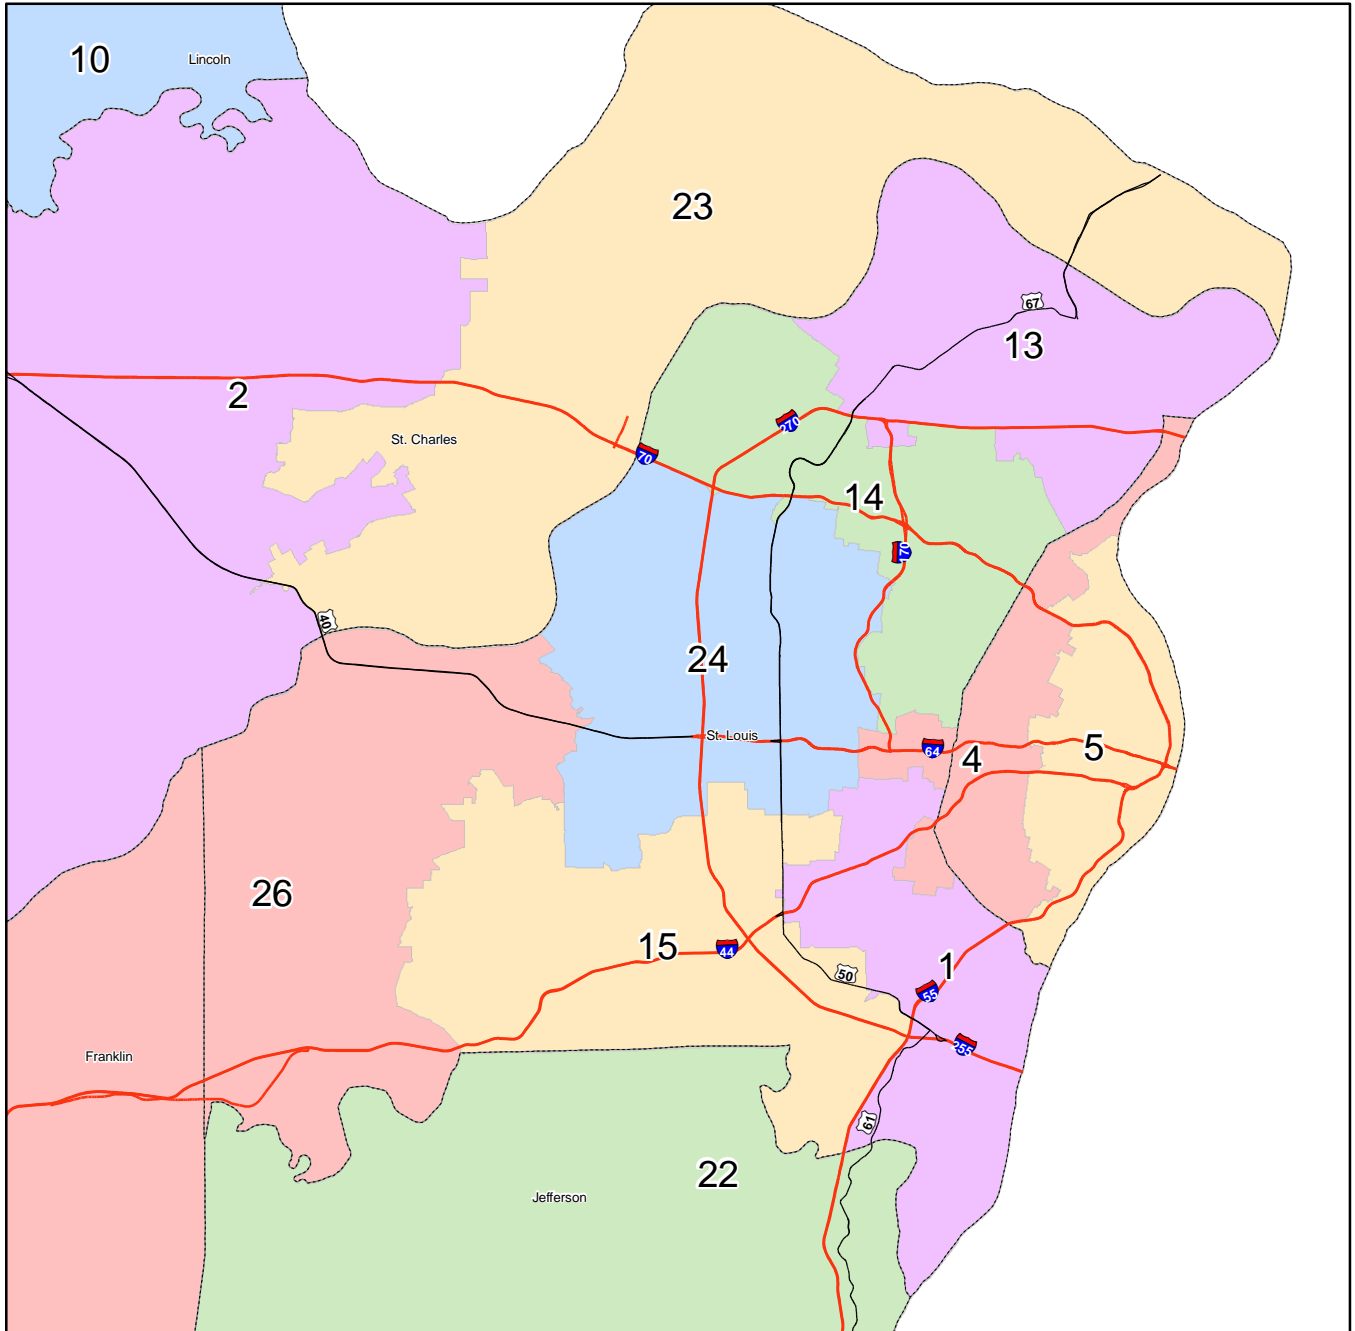

Missouri Senate 2012 Senate Apportionment Commission – Final Plan

St. Louis Area

- Senate Plan
- U.S. Highways
- Interstates

Office of Administration
March 2012