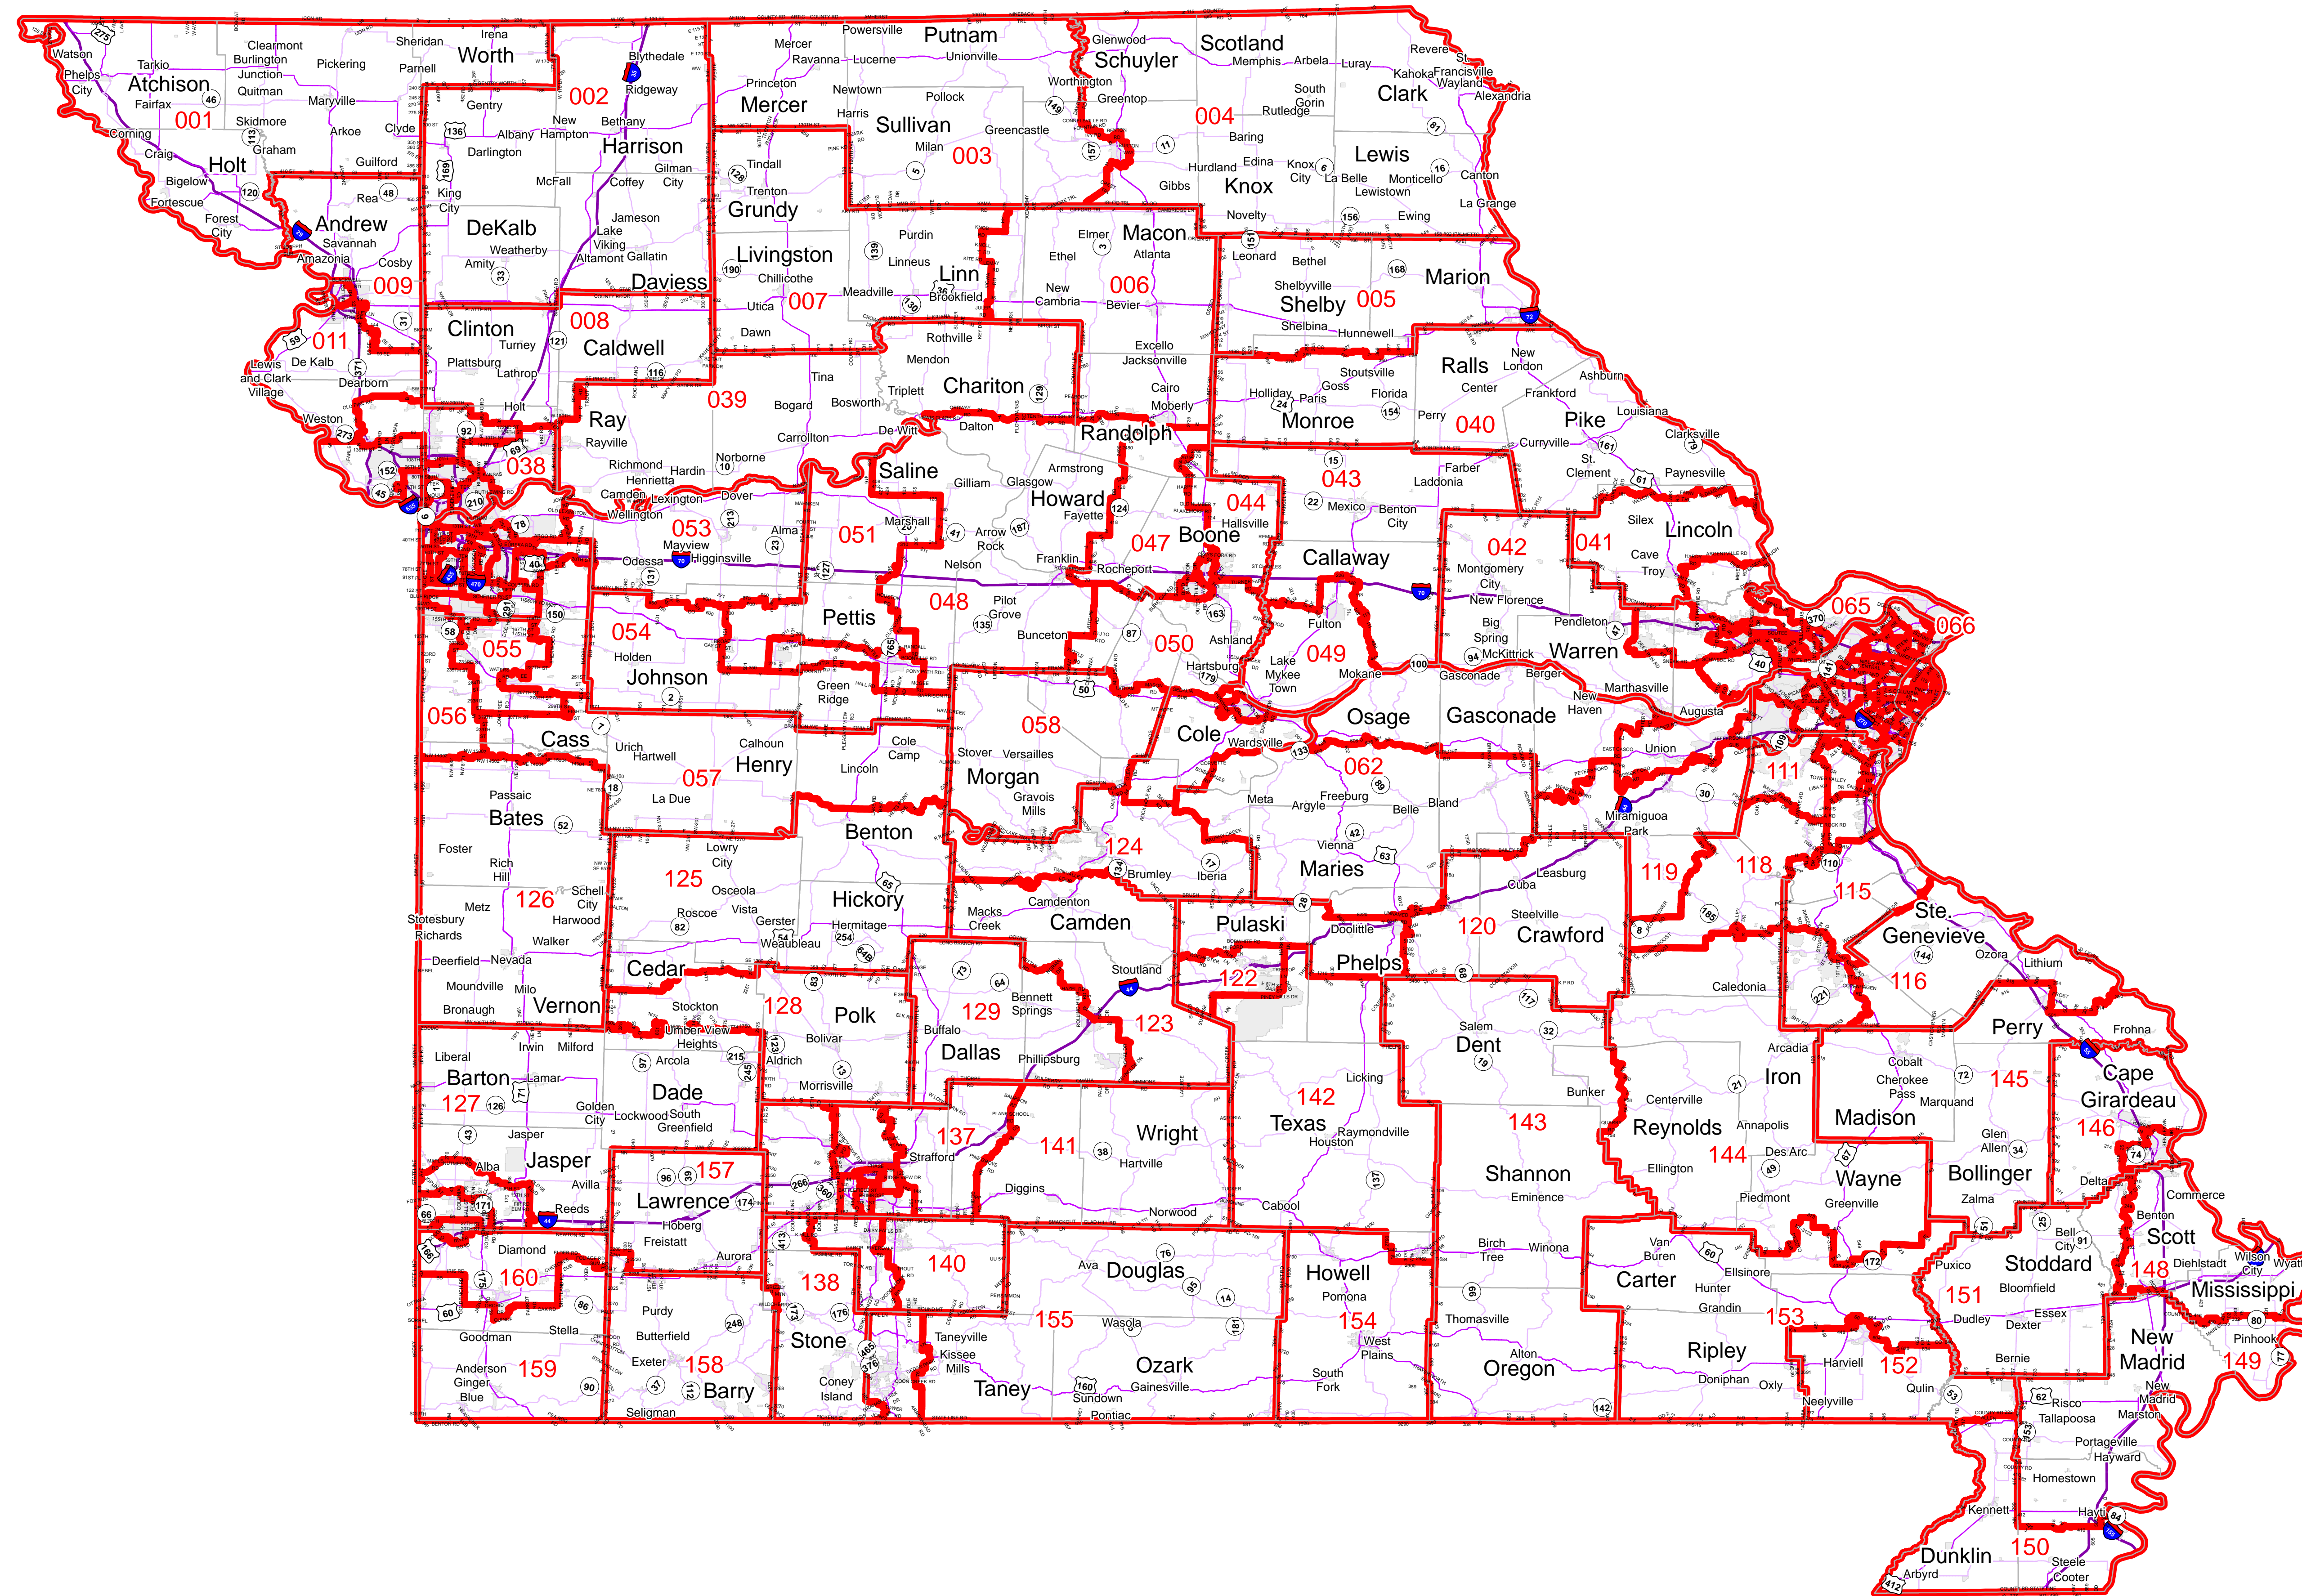

House Apportionment Plan 2011

Missouri Appellate Apportionment Commission