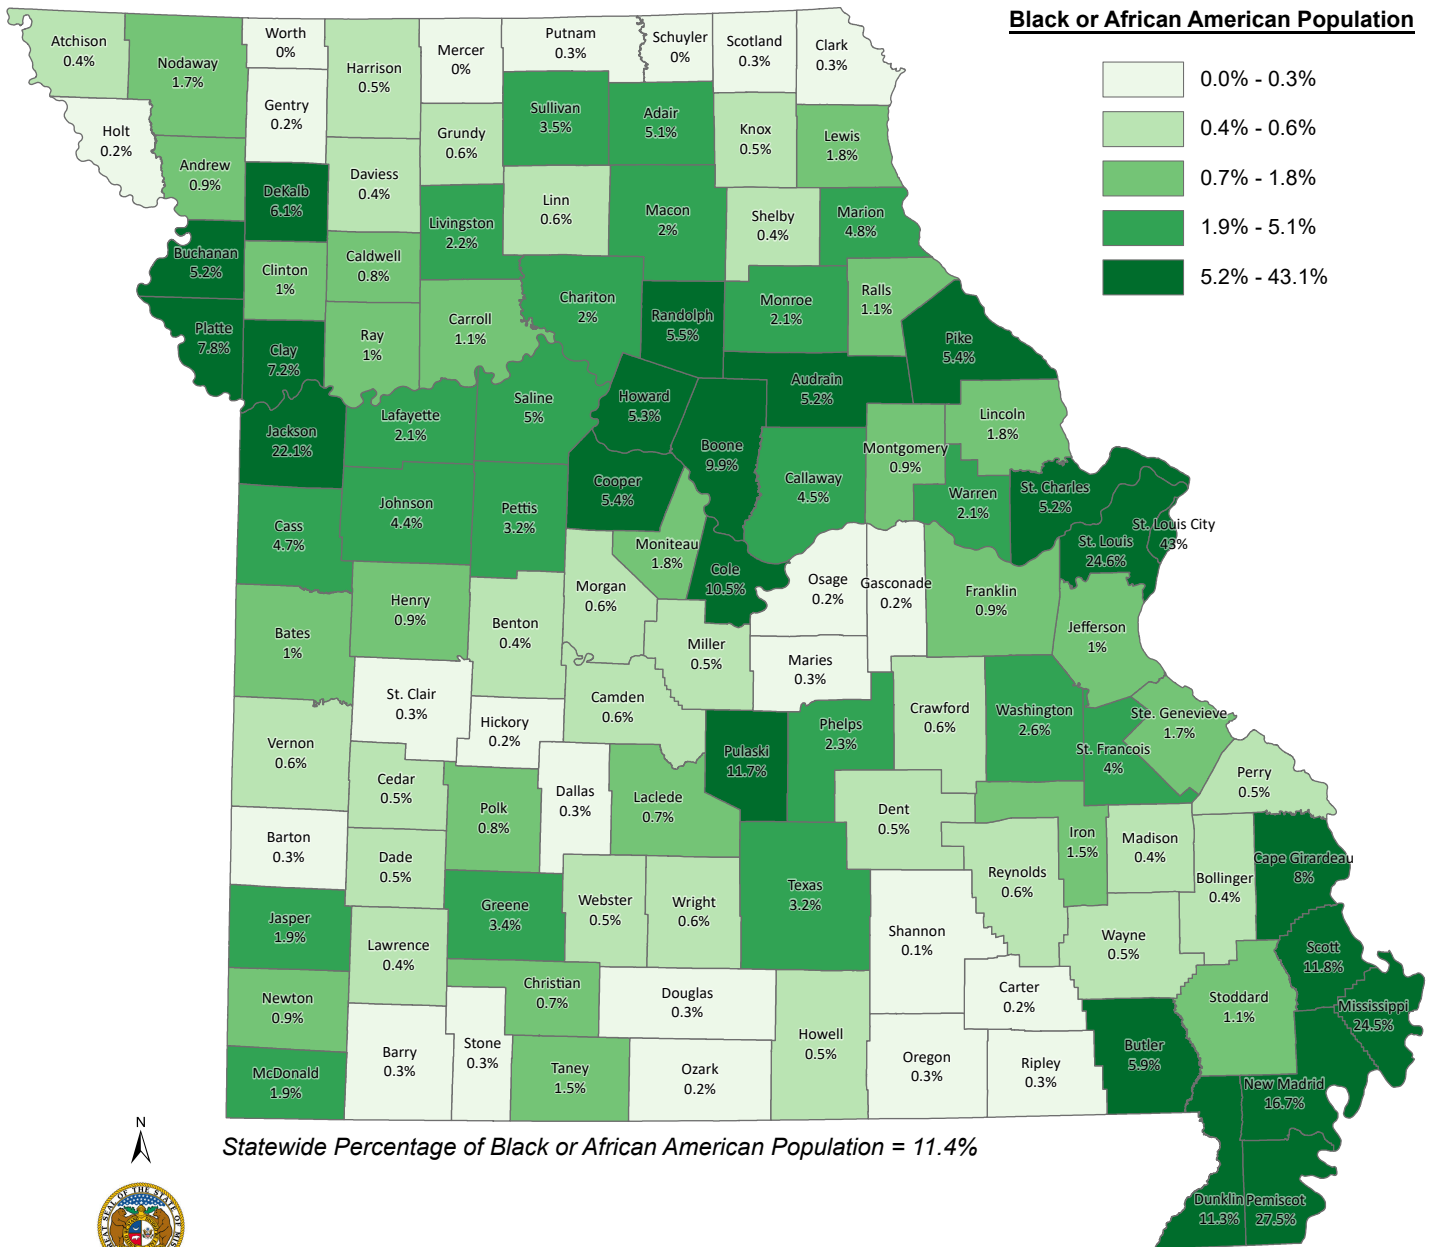

State of Missouri

Black or African American Percentage of Population by County 2020

Statewide Percentage of Black or African American Population = 11.4%

Office of Administration
Division of Budget and Planning