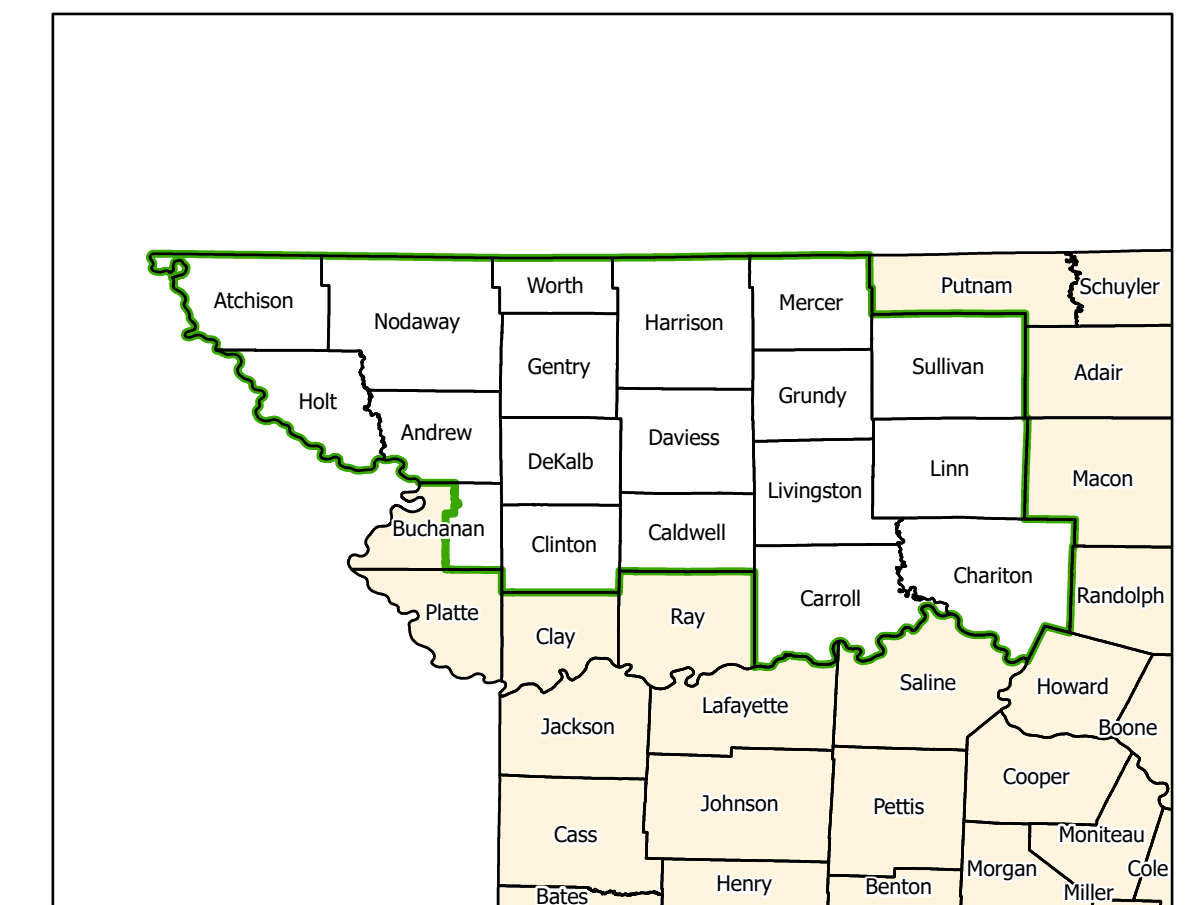

# Missouri Senate District 12

Area of Interest

District Extent

- Senate Districts
- Areas outside of District
- Incorporated Places\*
- Counties
- MO Highways
- U.S. Highways
- Interstates
- Roads

\* Includes Census Designated Places

Office of Administration  
Redistricting Office