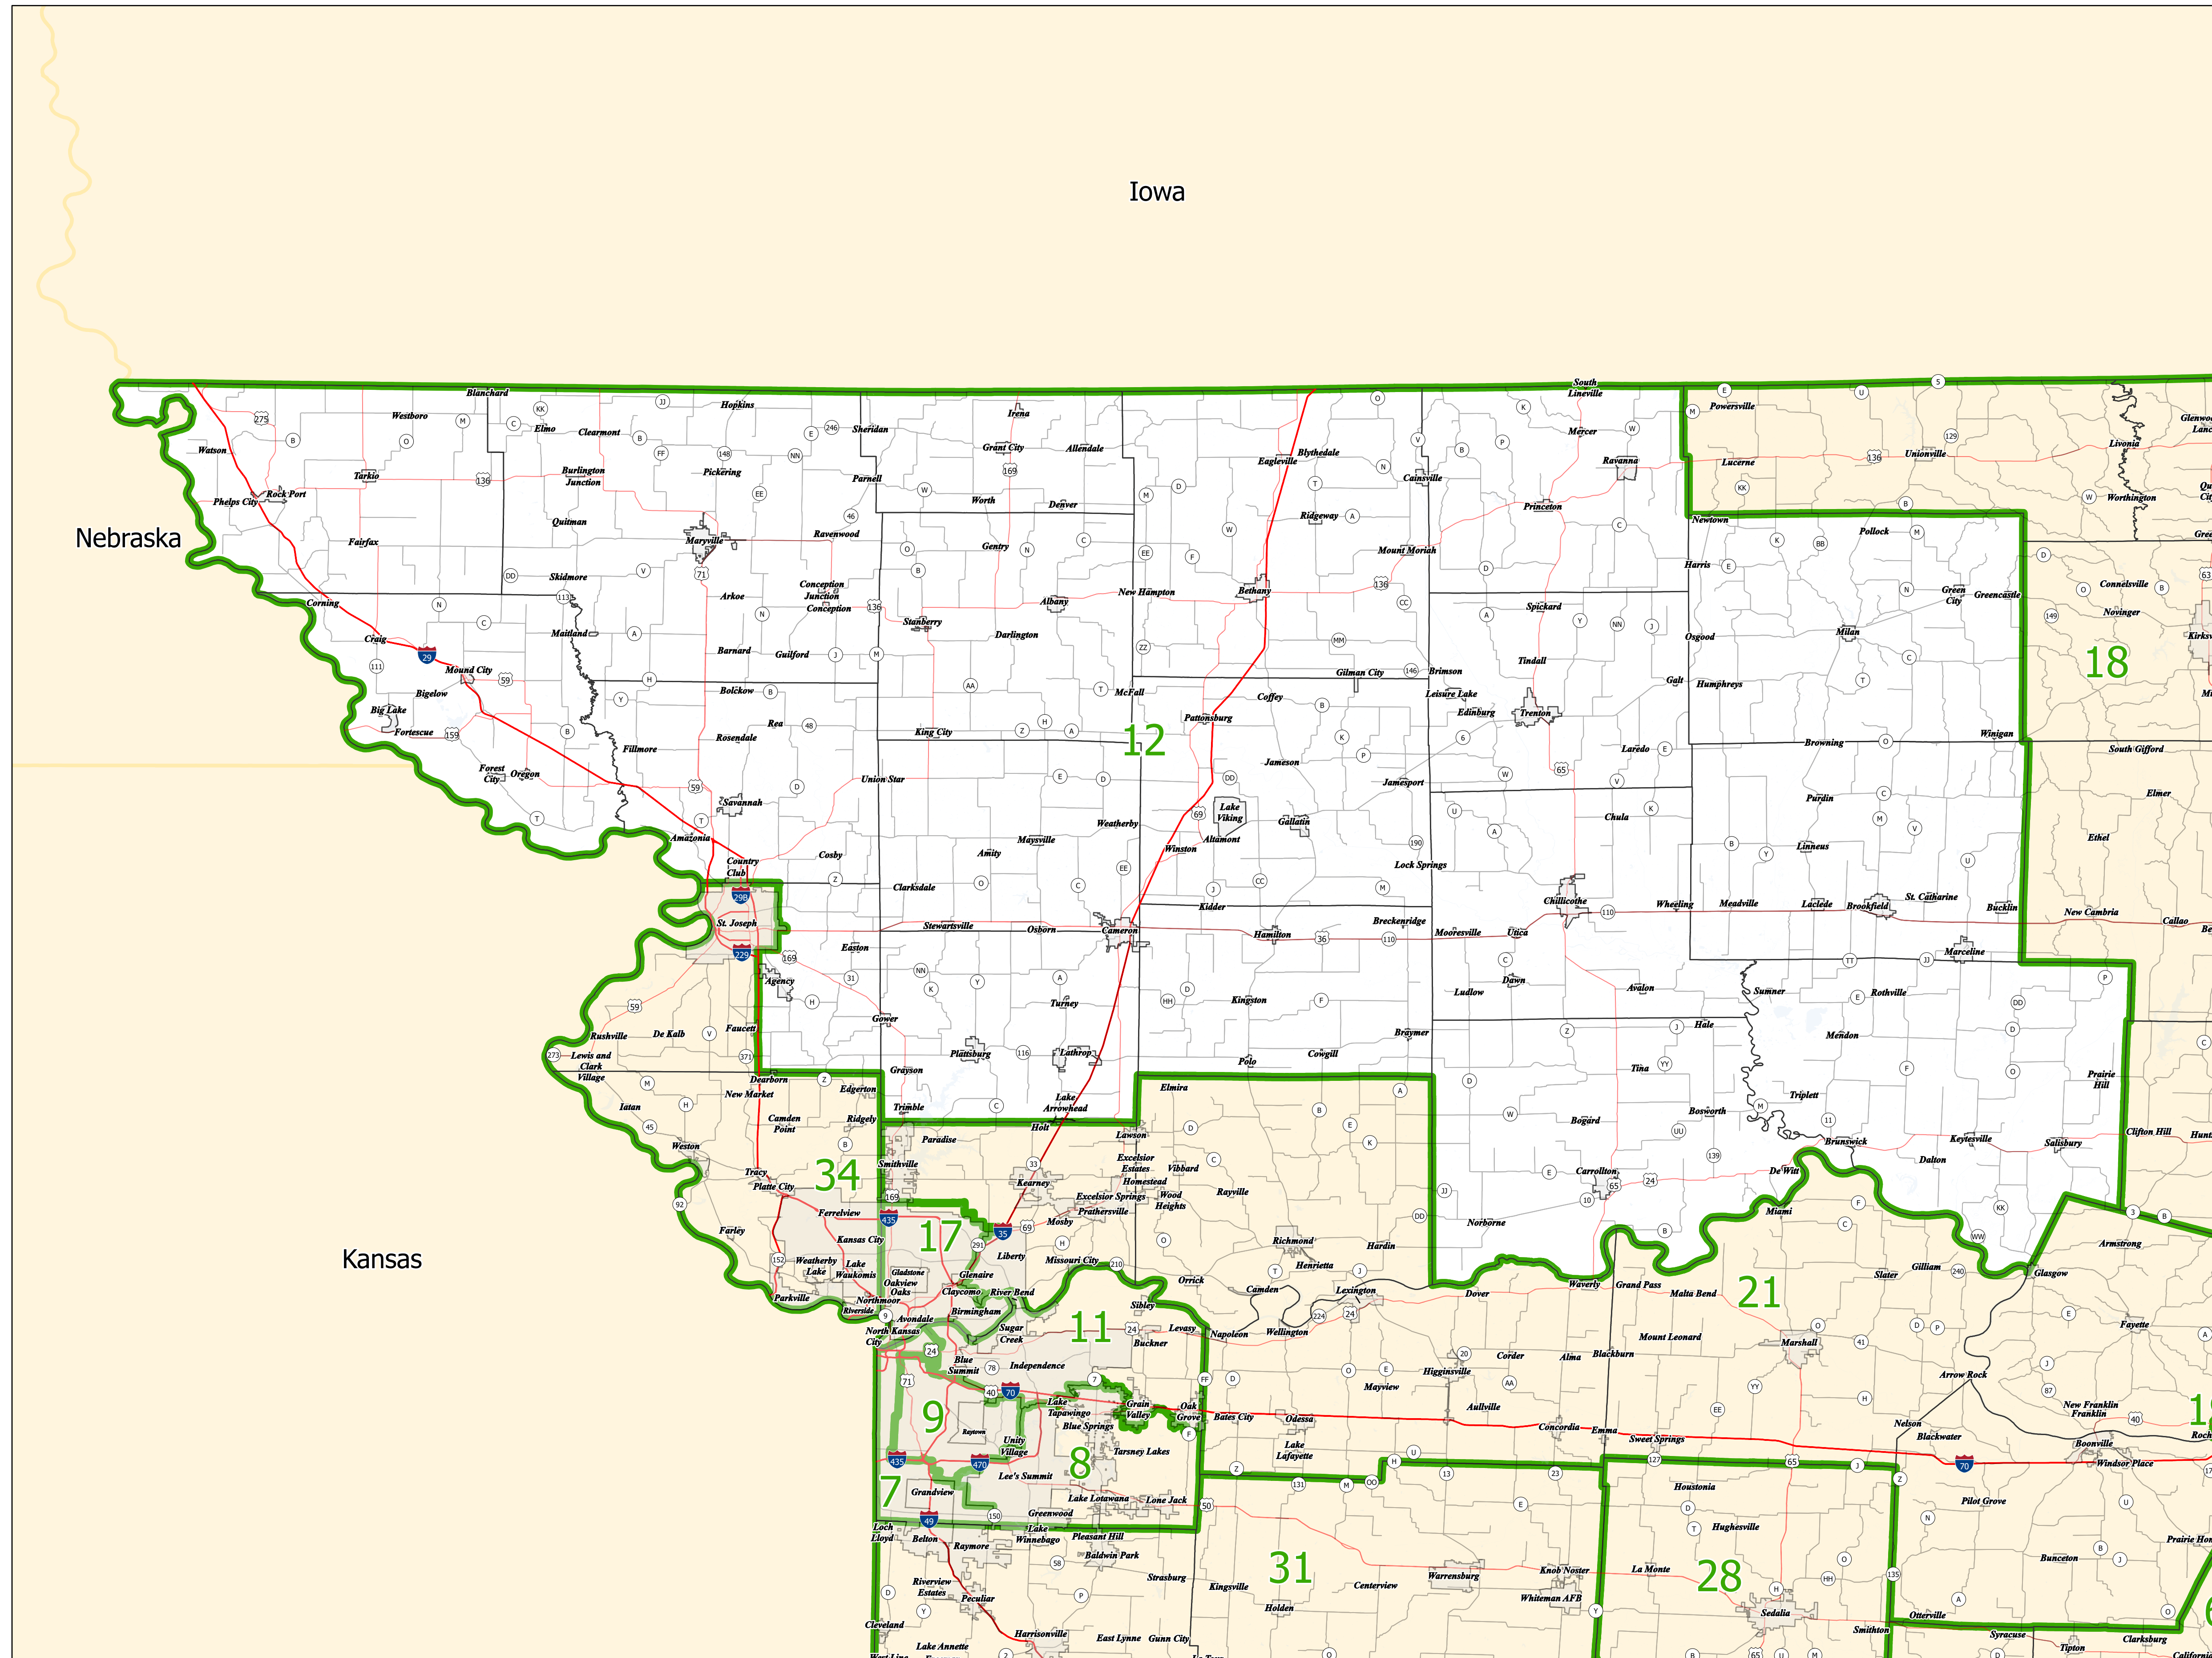

# Missouri Senate District 12

Area of Interest

District Extent

- Senate Districts
- Areas outside of District
- Incorporated Places\*
- Counties
- MO Highways
- U.S. Highways
- Interstates
- Roads

\* Includes Census Designated Places

Office of Administration  
Redistricting Office