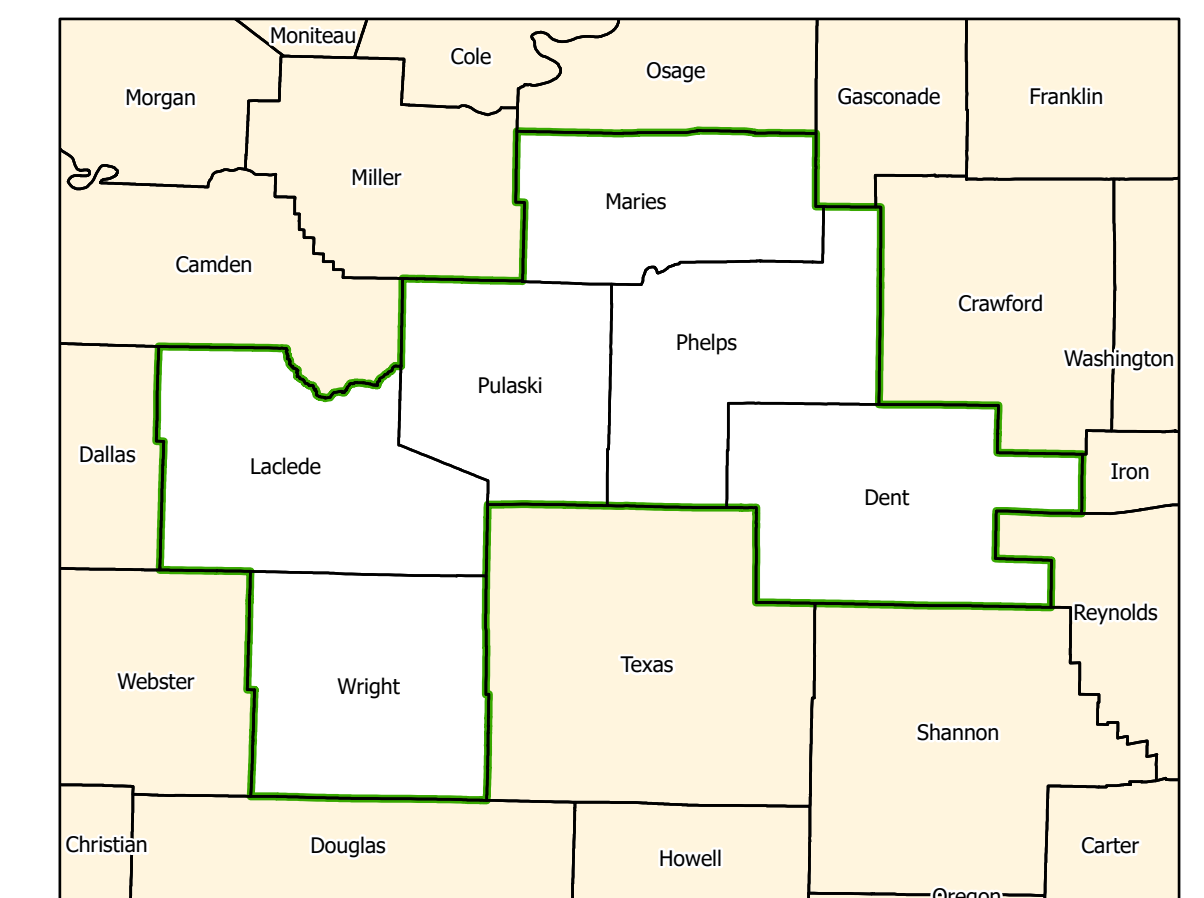

Missouri Senate District 16

Area of Interest

District Extent

* Includes Census Designated Places

Office of Administration
Redistricting Office