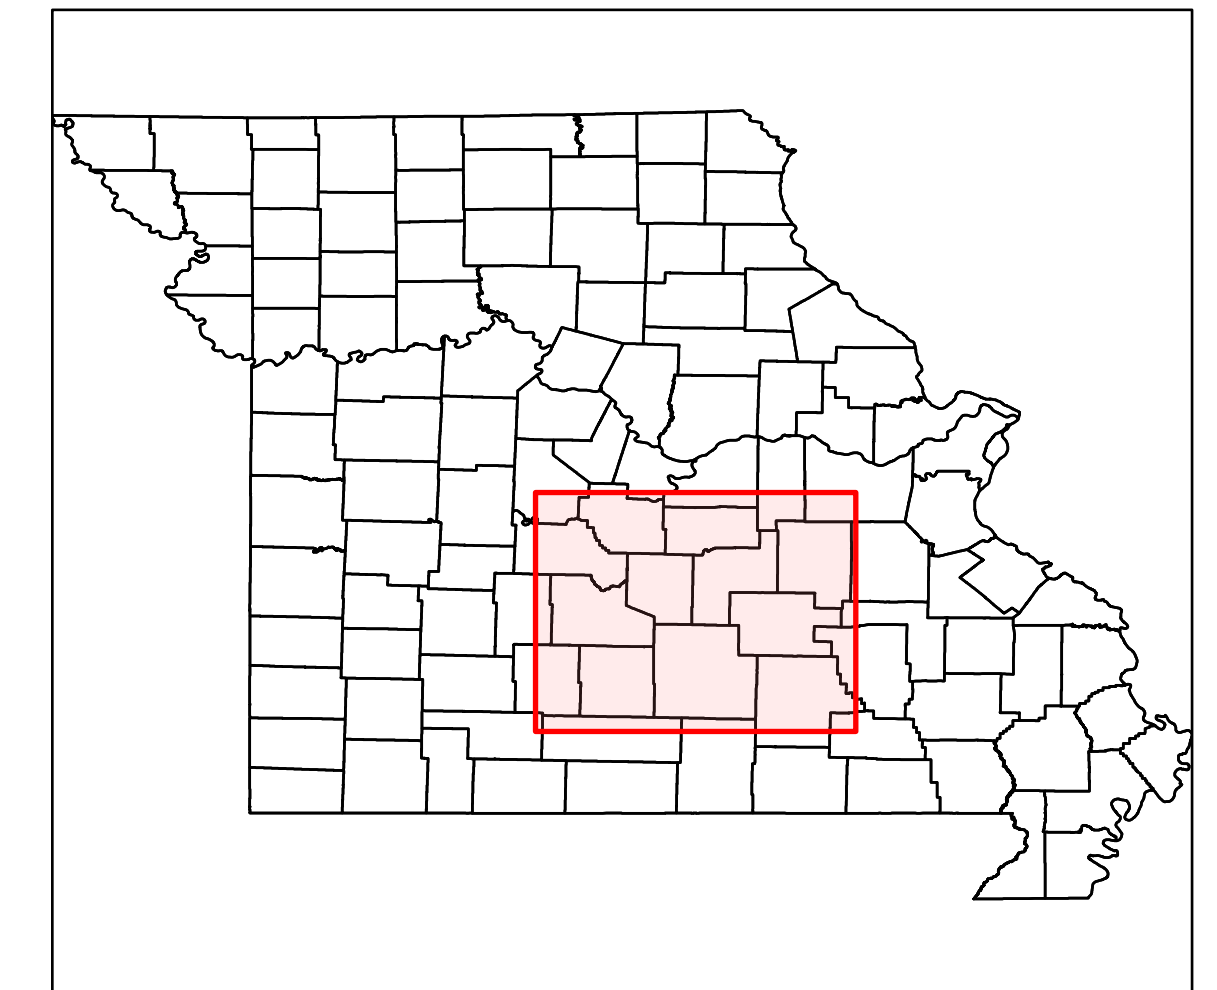

Missouri Senate District 16

Area of Interest

District Extent

* Includes Census Designated Places

Office of Administration
Redistricting Office