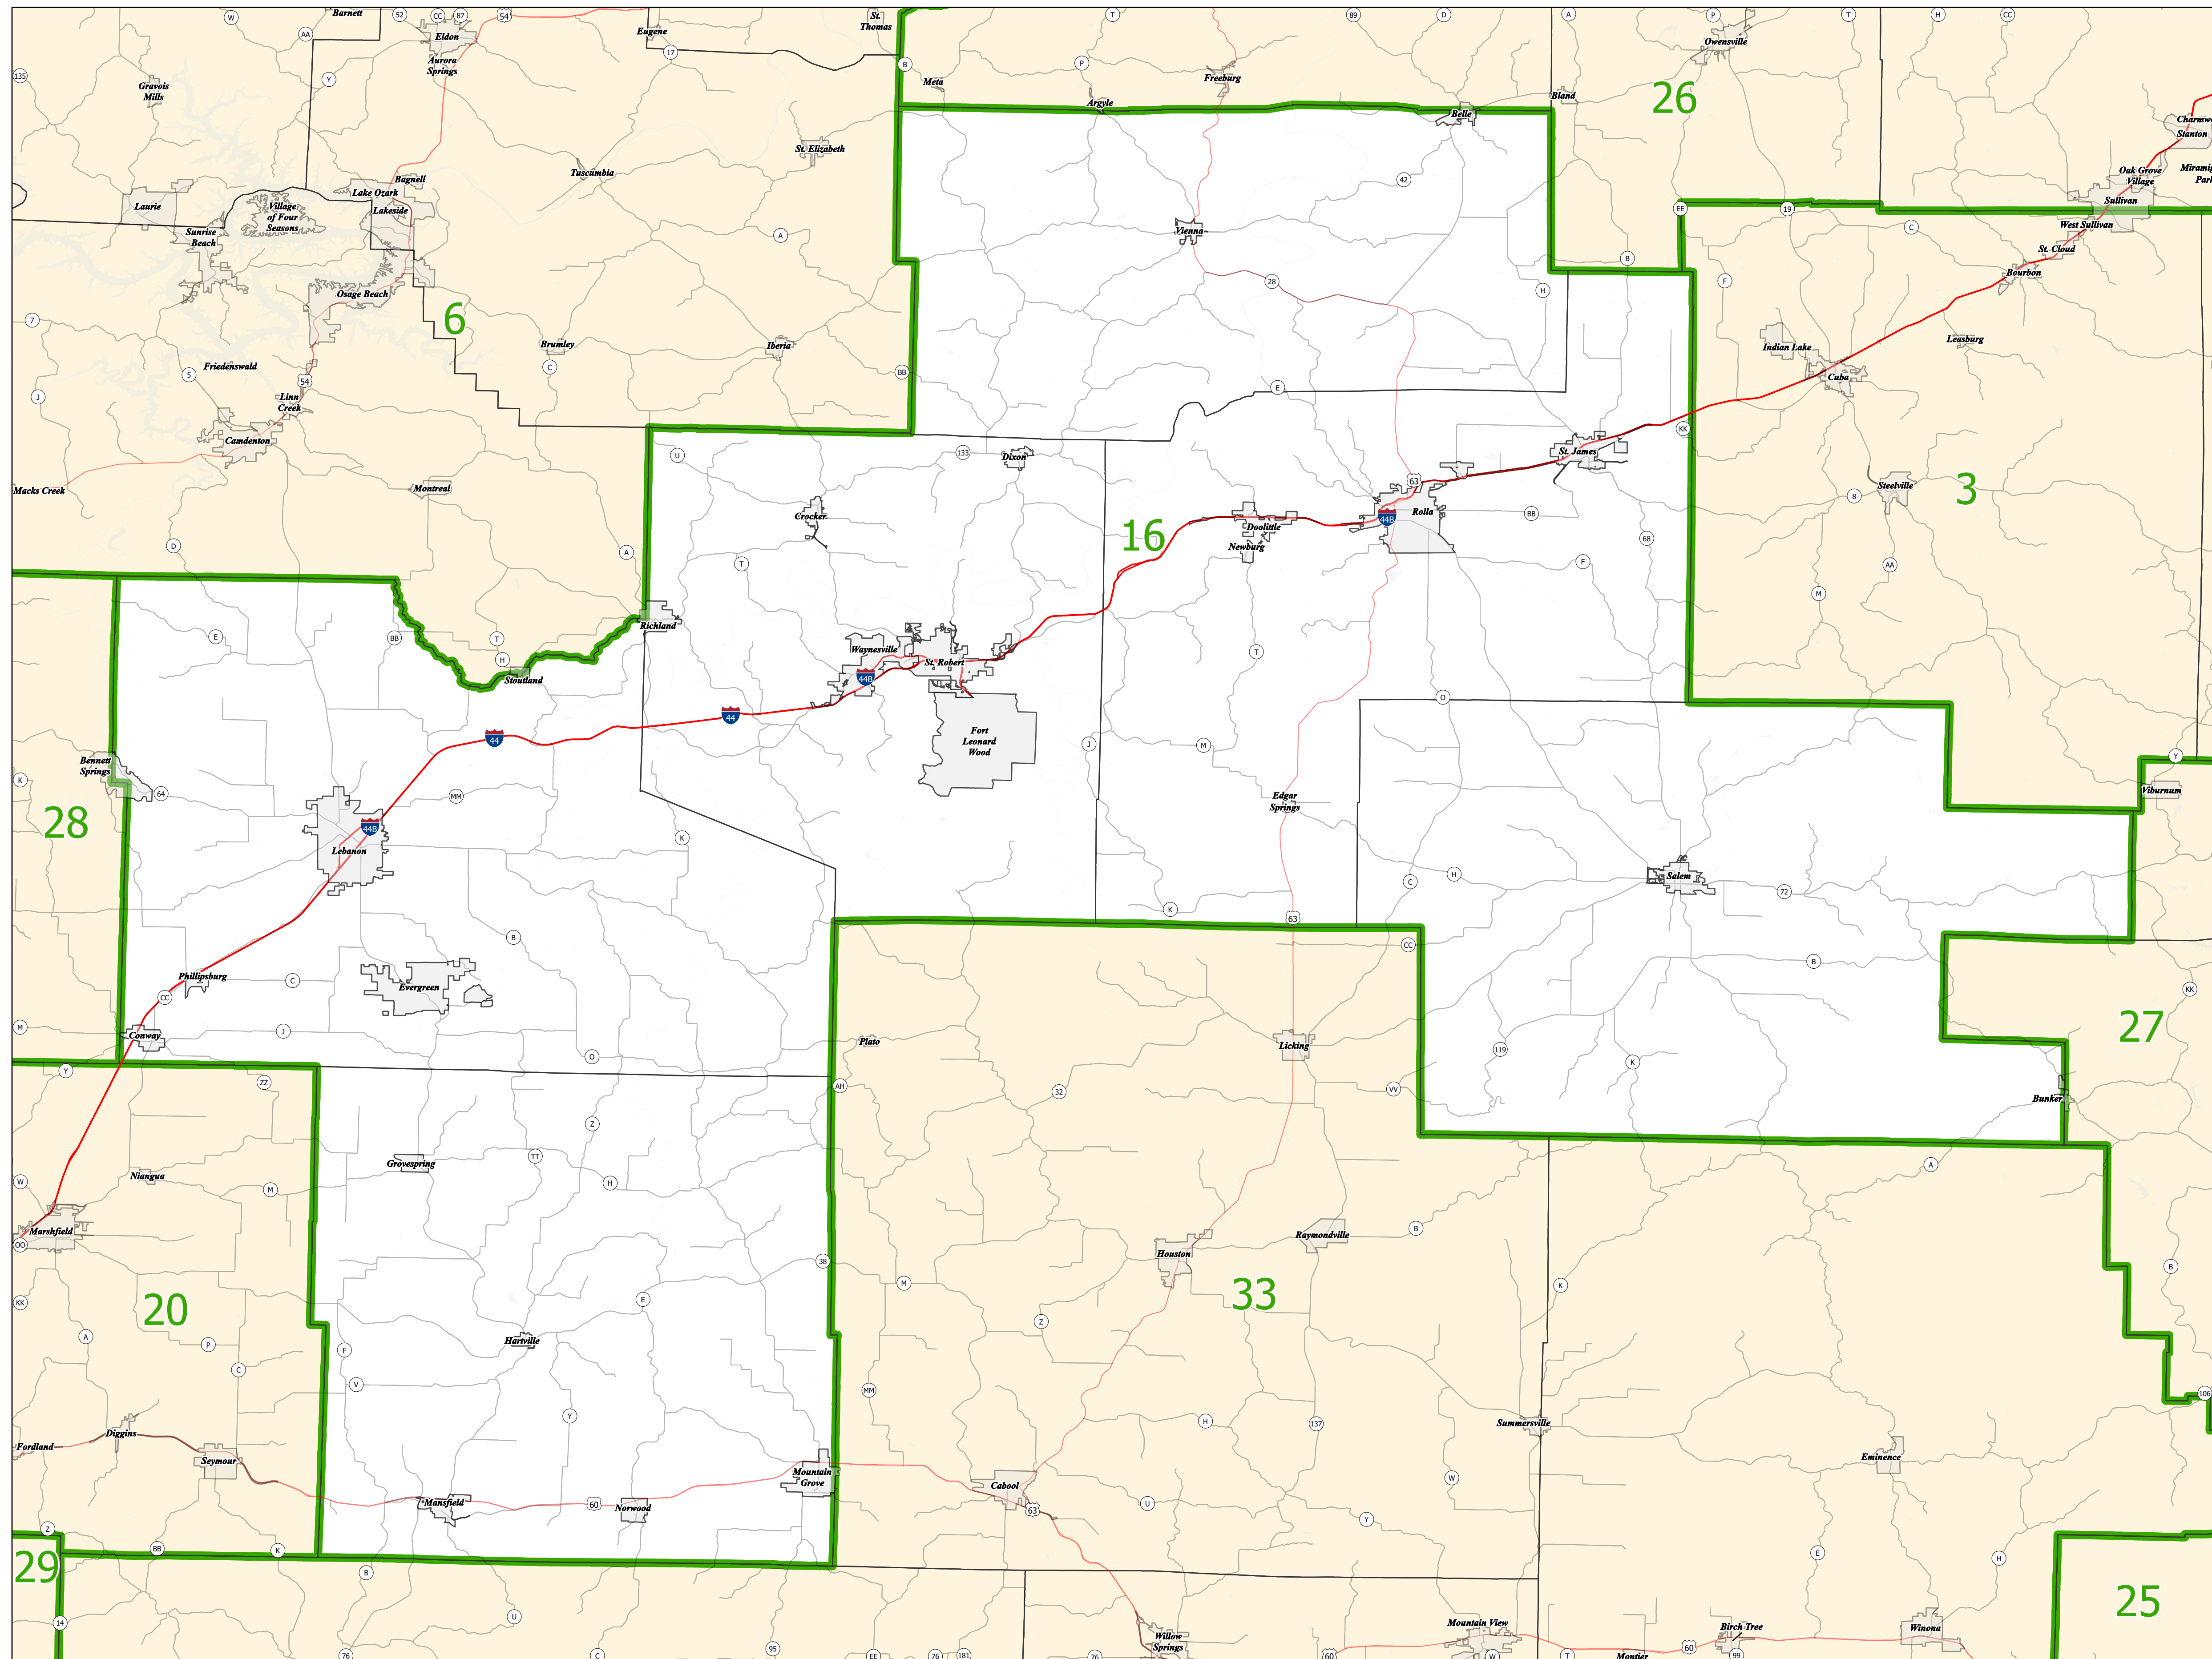

Missouri Senate District 16

Area of Interest

District Extent

* Includes Census Designated Places

Office of Administration
Redistricting Office