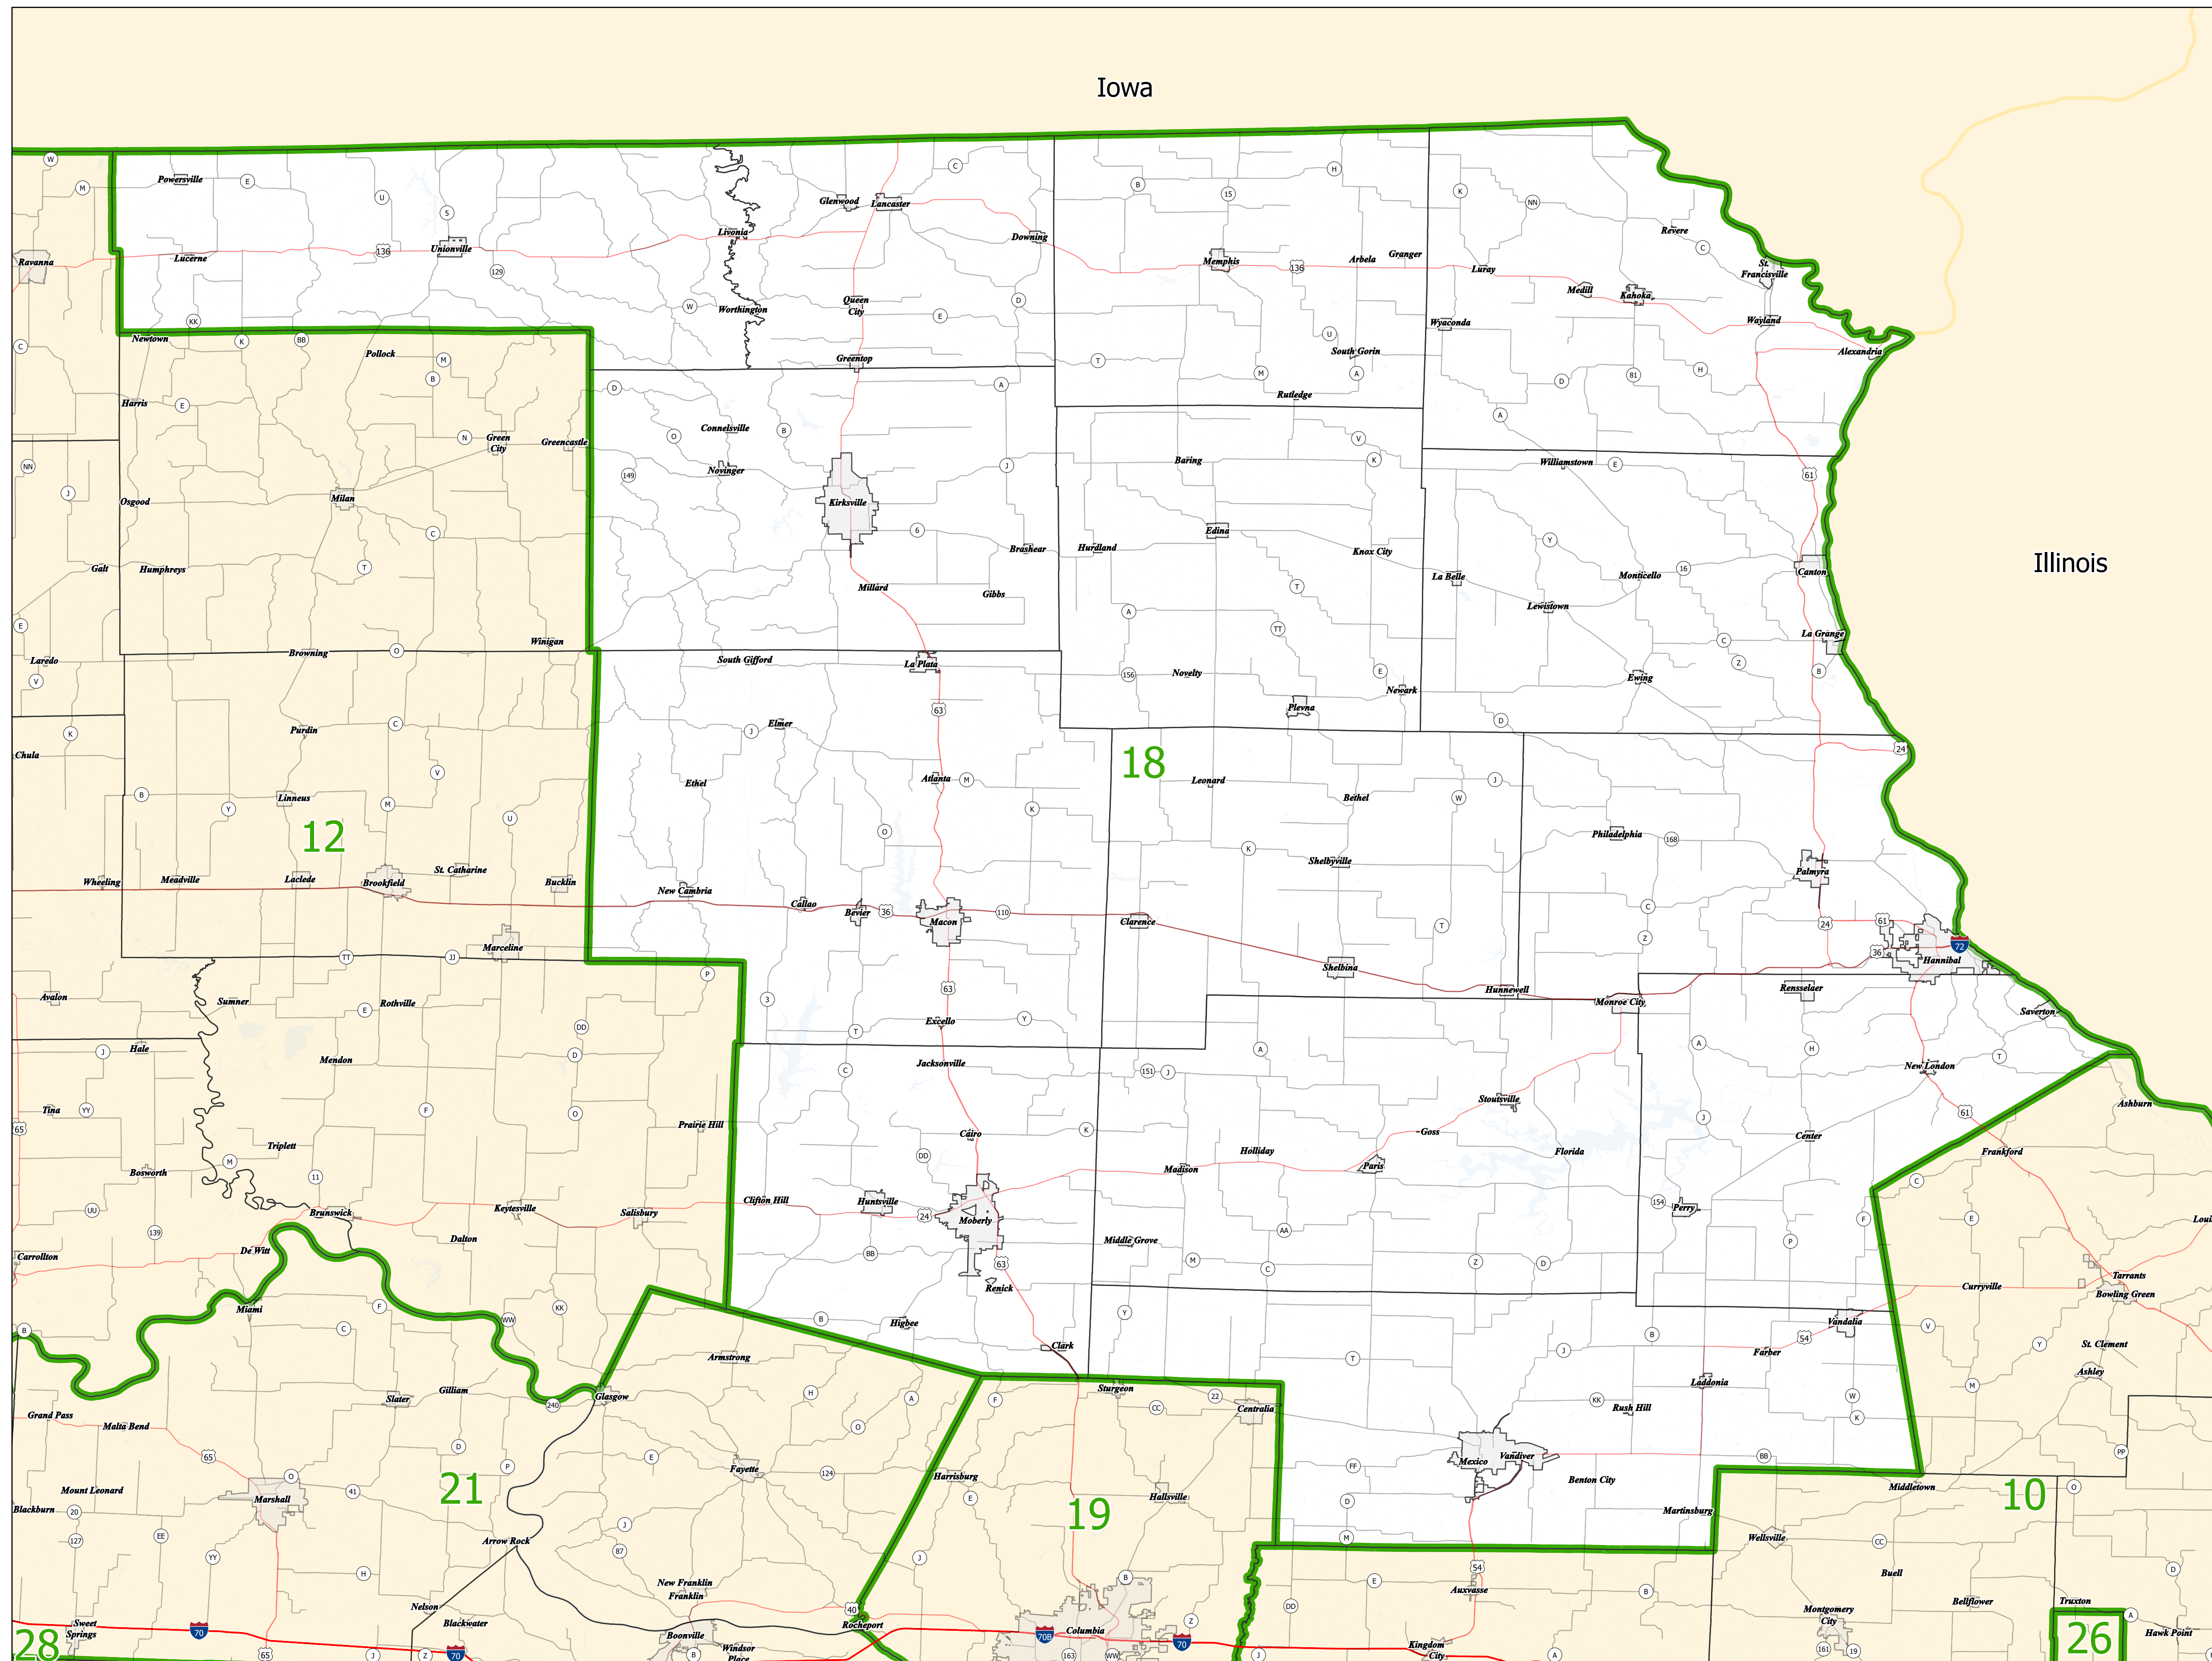

Missouri Senate District 18

Area of Interest

District Extent

- Senate Districts
- Areas outside of District
- Incorporated Places*
- Counties
- MO Highways
- U.S. Highways
- Interstates
- Roads

* Includes Census Designated Places

Office of Administration
Redistricting Office