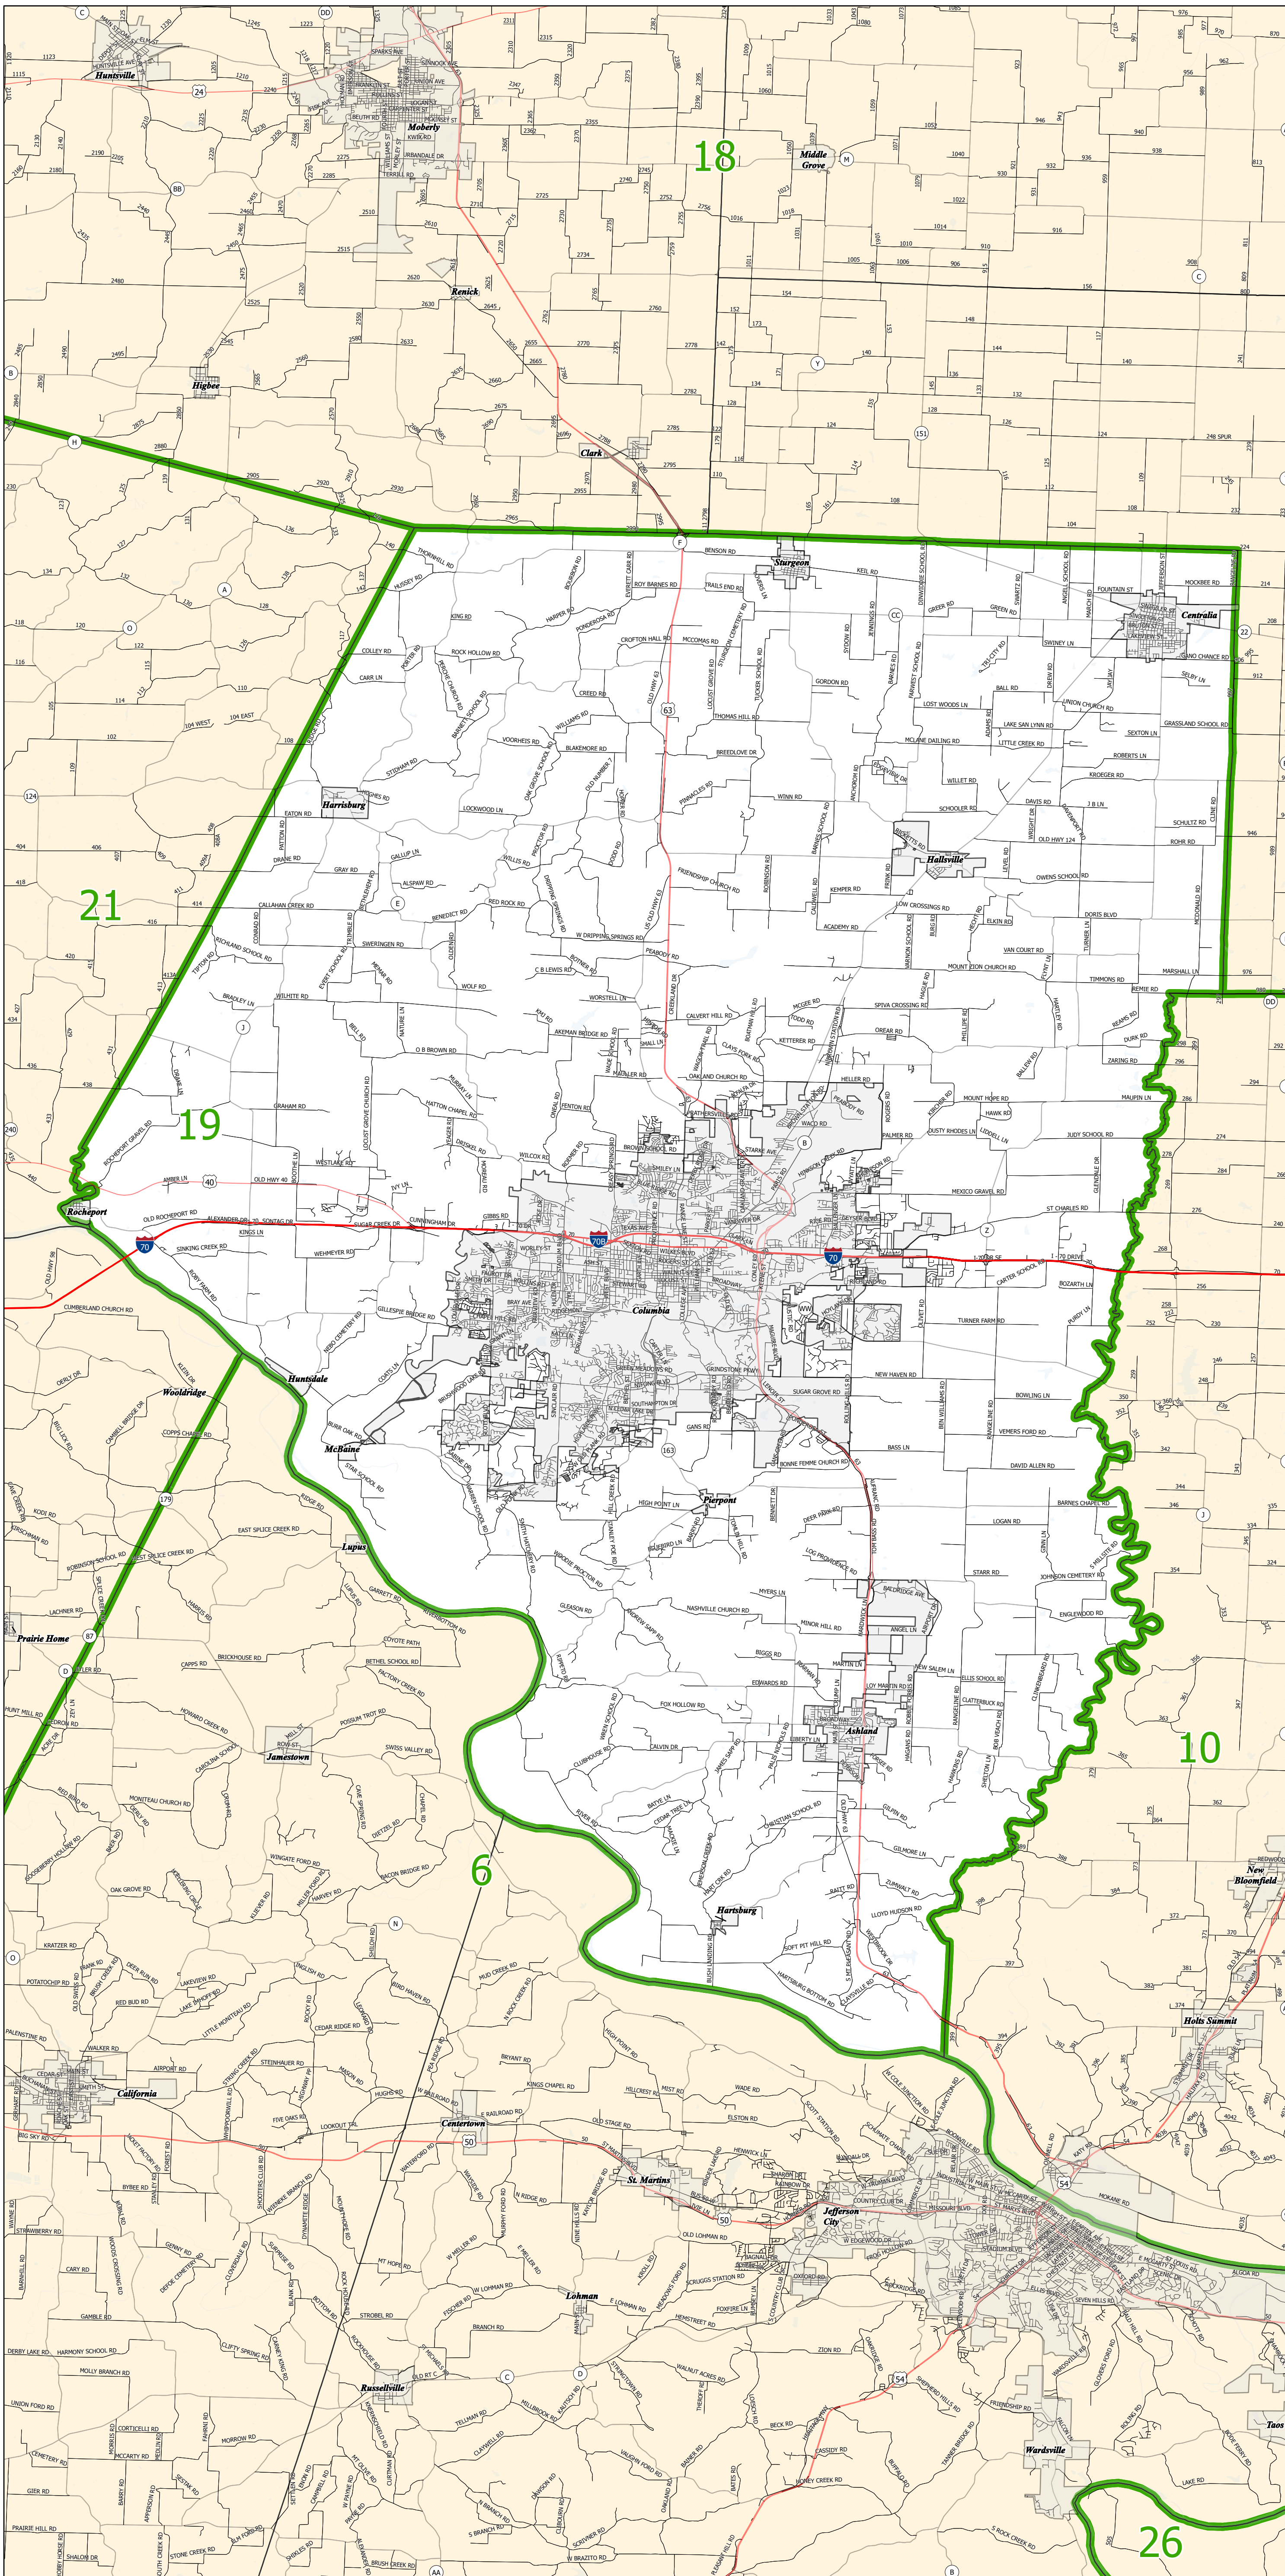

# Missouri Senate District 19

Area of Interest

District Extent

\* Includes Census Designated Places

Office of Administration  
Redistricting Office