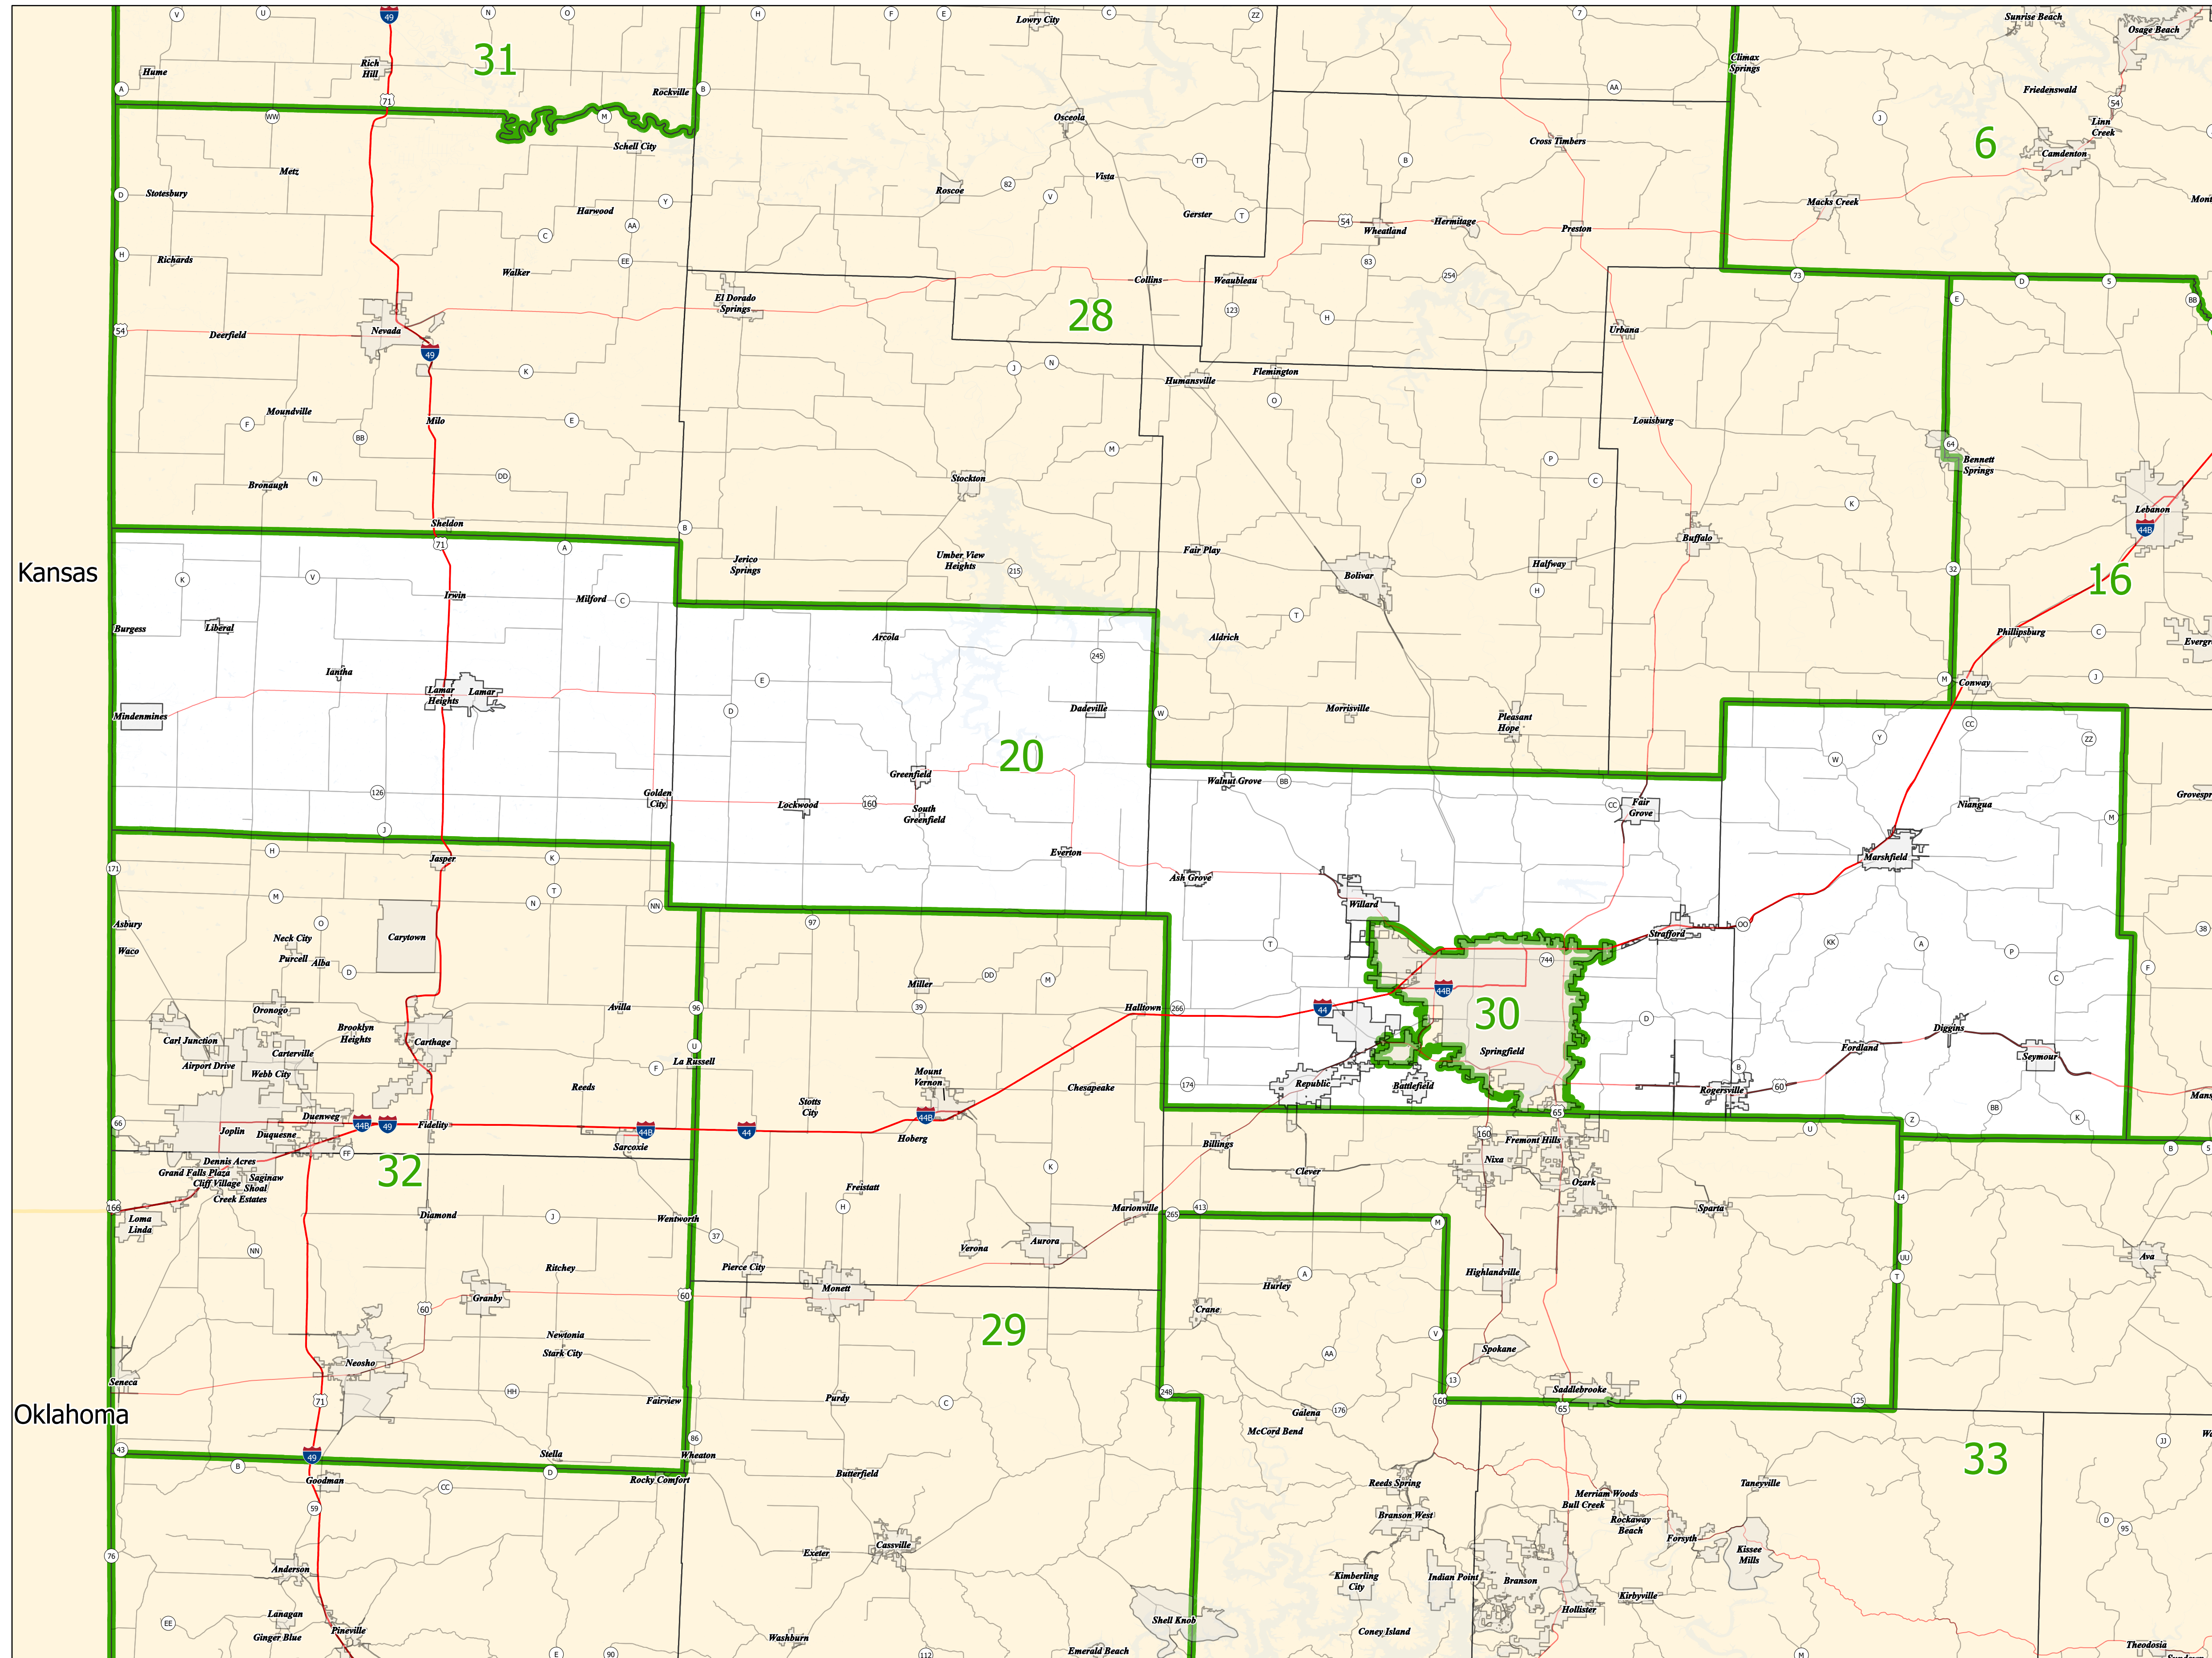

Missouri Senate District 20

Kansas

Oklahoma

Area of Interest

District Extent

- Senate Districts
- Areas outside of District
- Incorporated Places*
- Counties
- MO Highways
- U.S. Highways
- Interstates
- Roads

* Includes Census Designated Places

Office of Administration
Redistricting Office