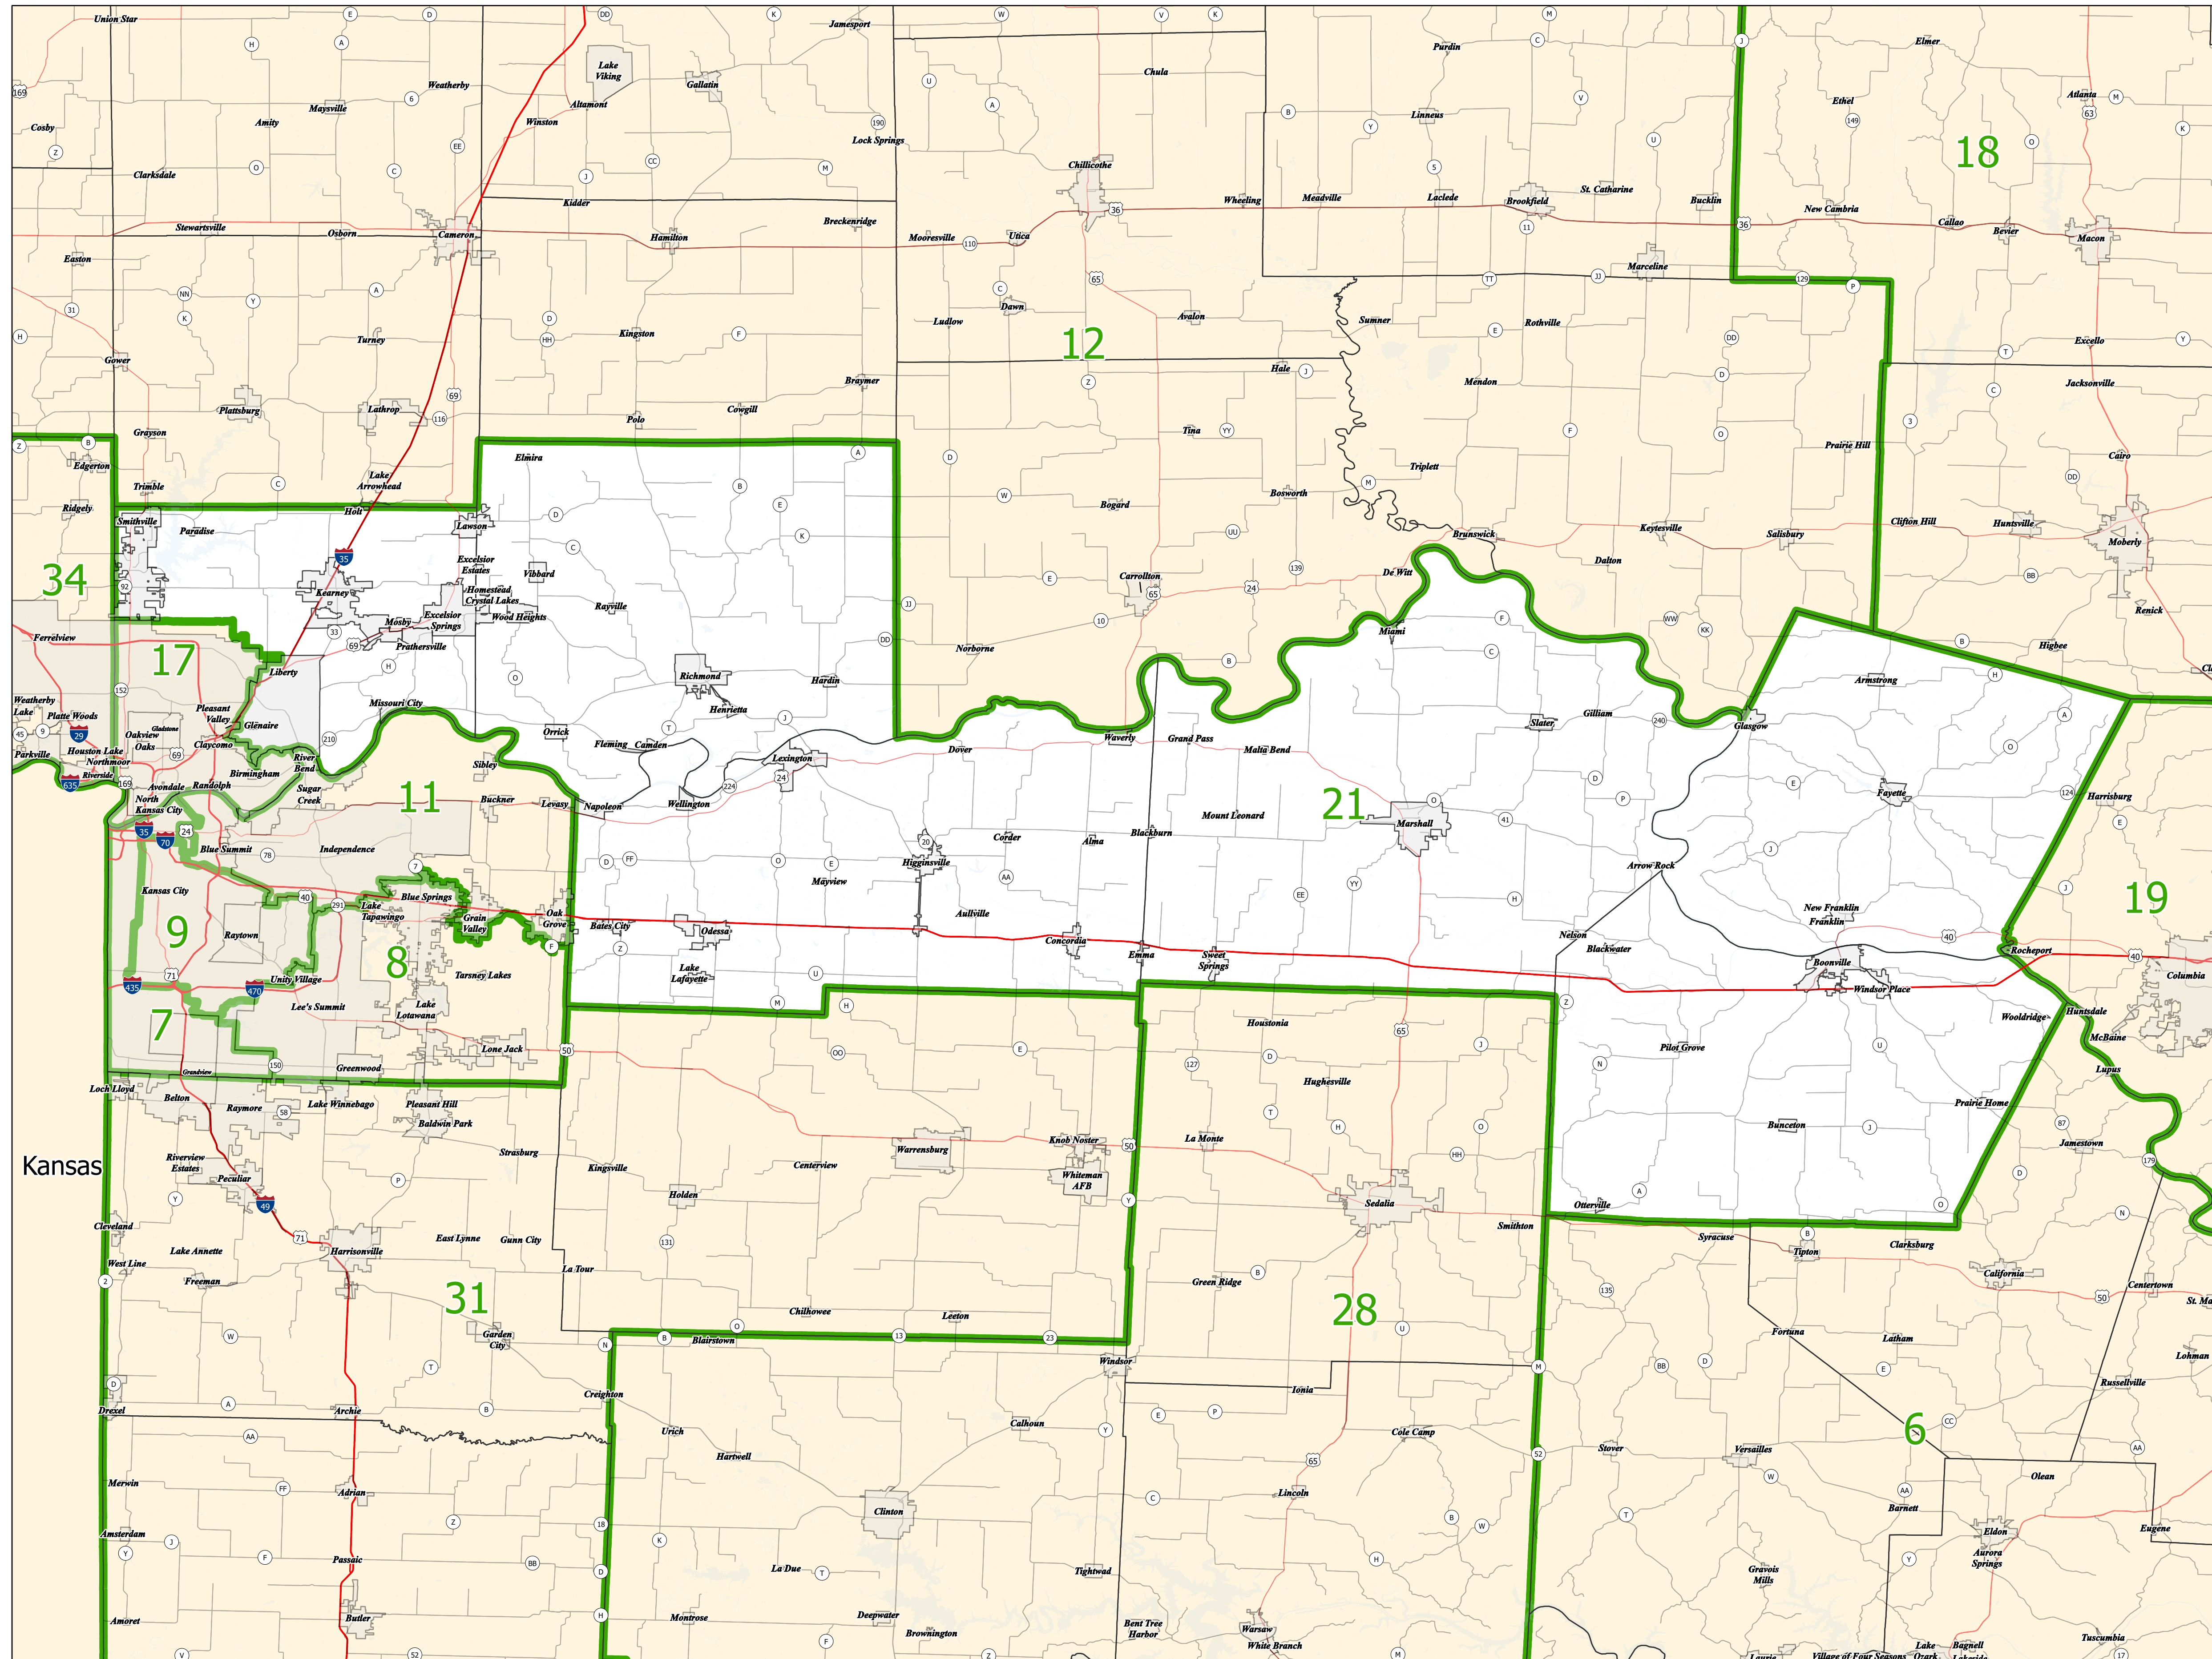

Missouri Senate District 21

Area of Interest

District Extent

* Includes Census Designated Places

Office of Administration
Redistricting Office