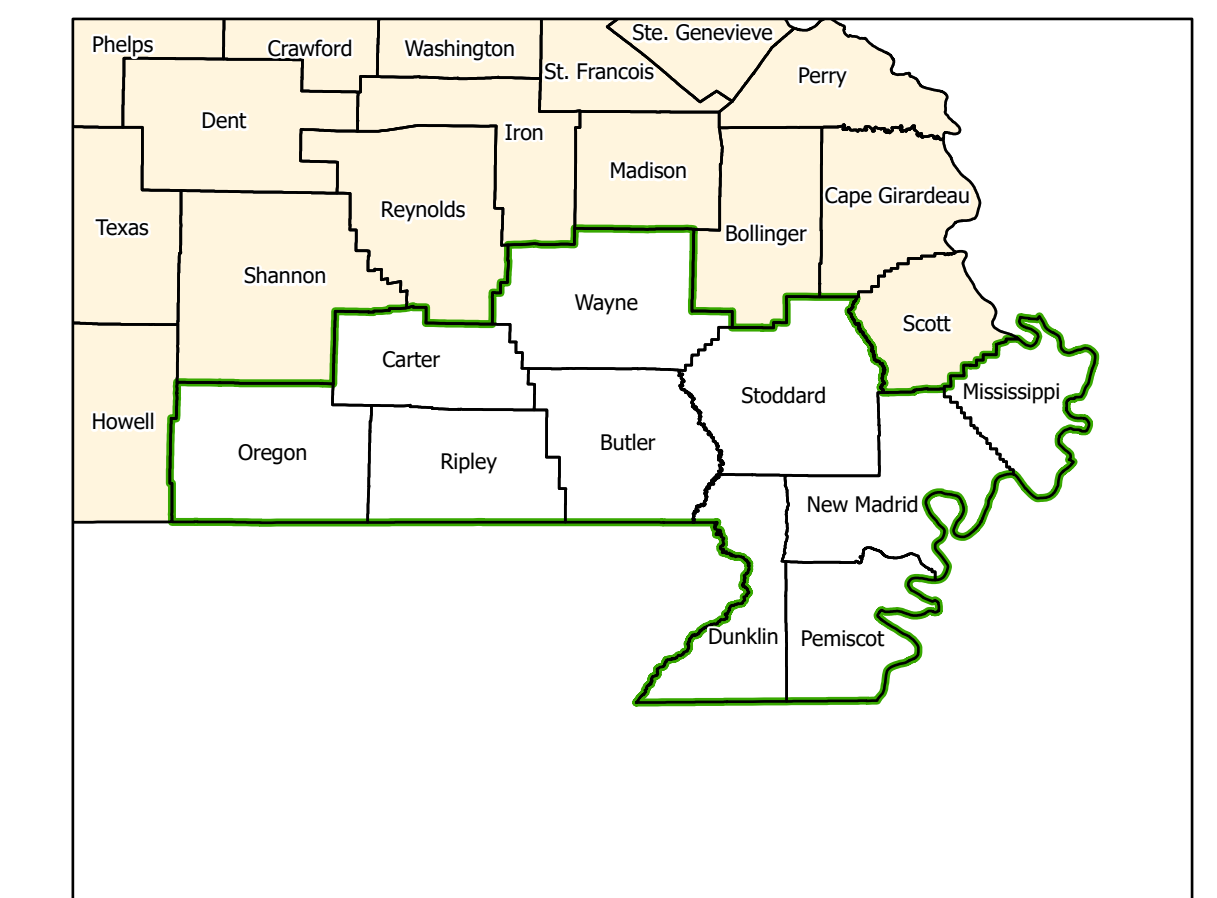

# Missouri Senate District 25

Area of Interest

District Extent

- Senate Districts
- Areas outside of District
- Incorporated Places\*
- Counties
- MO Highways
- U.S. Highways
- Interstates
- Roads

\* Includes Census Designated Places

Office of Administration  
Redistricting Office