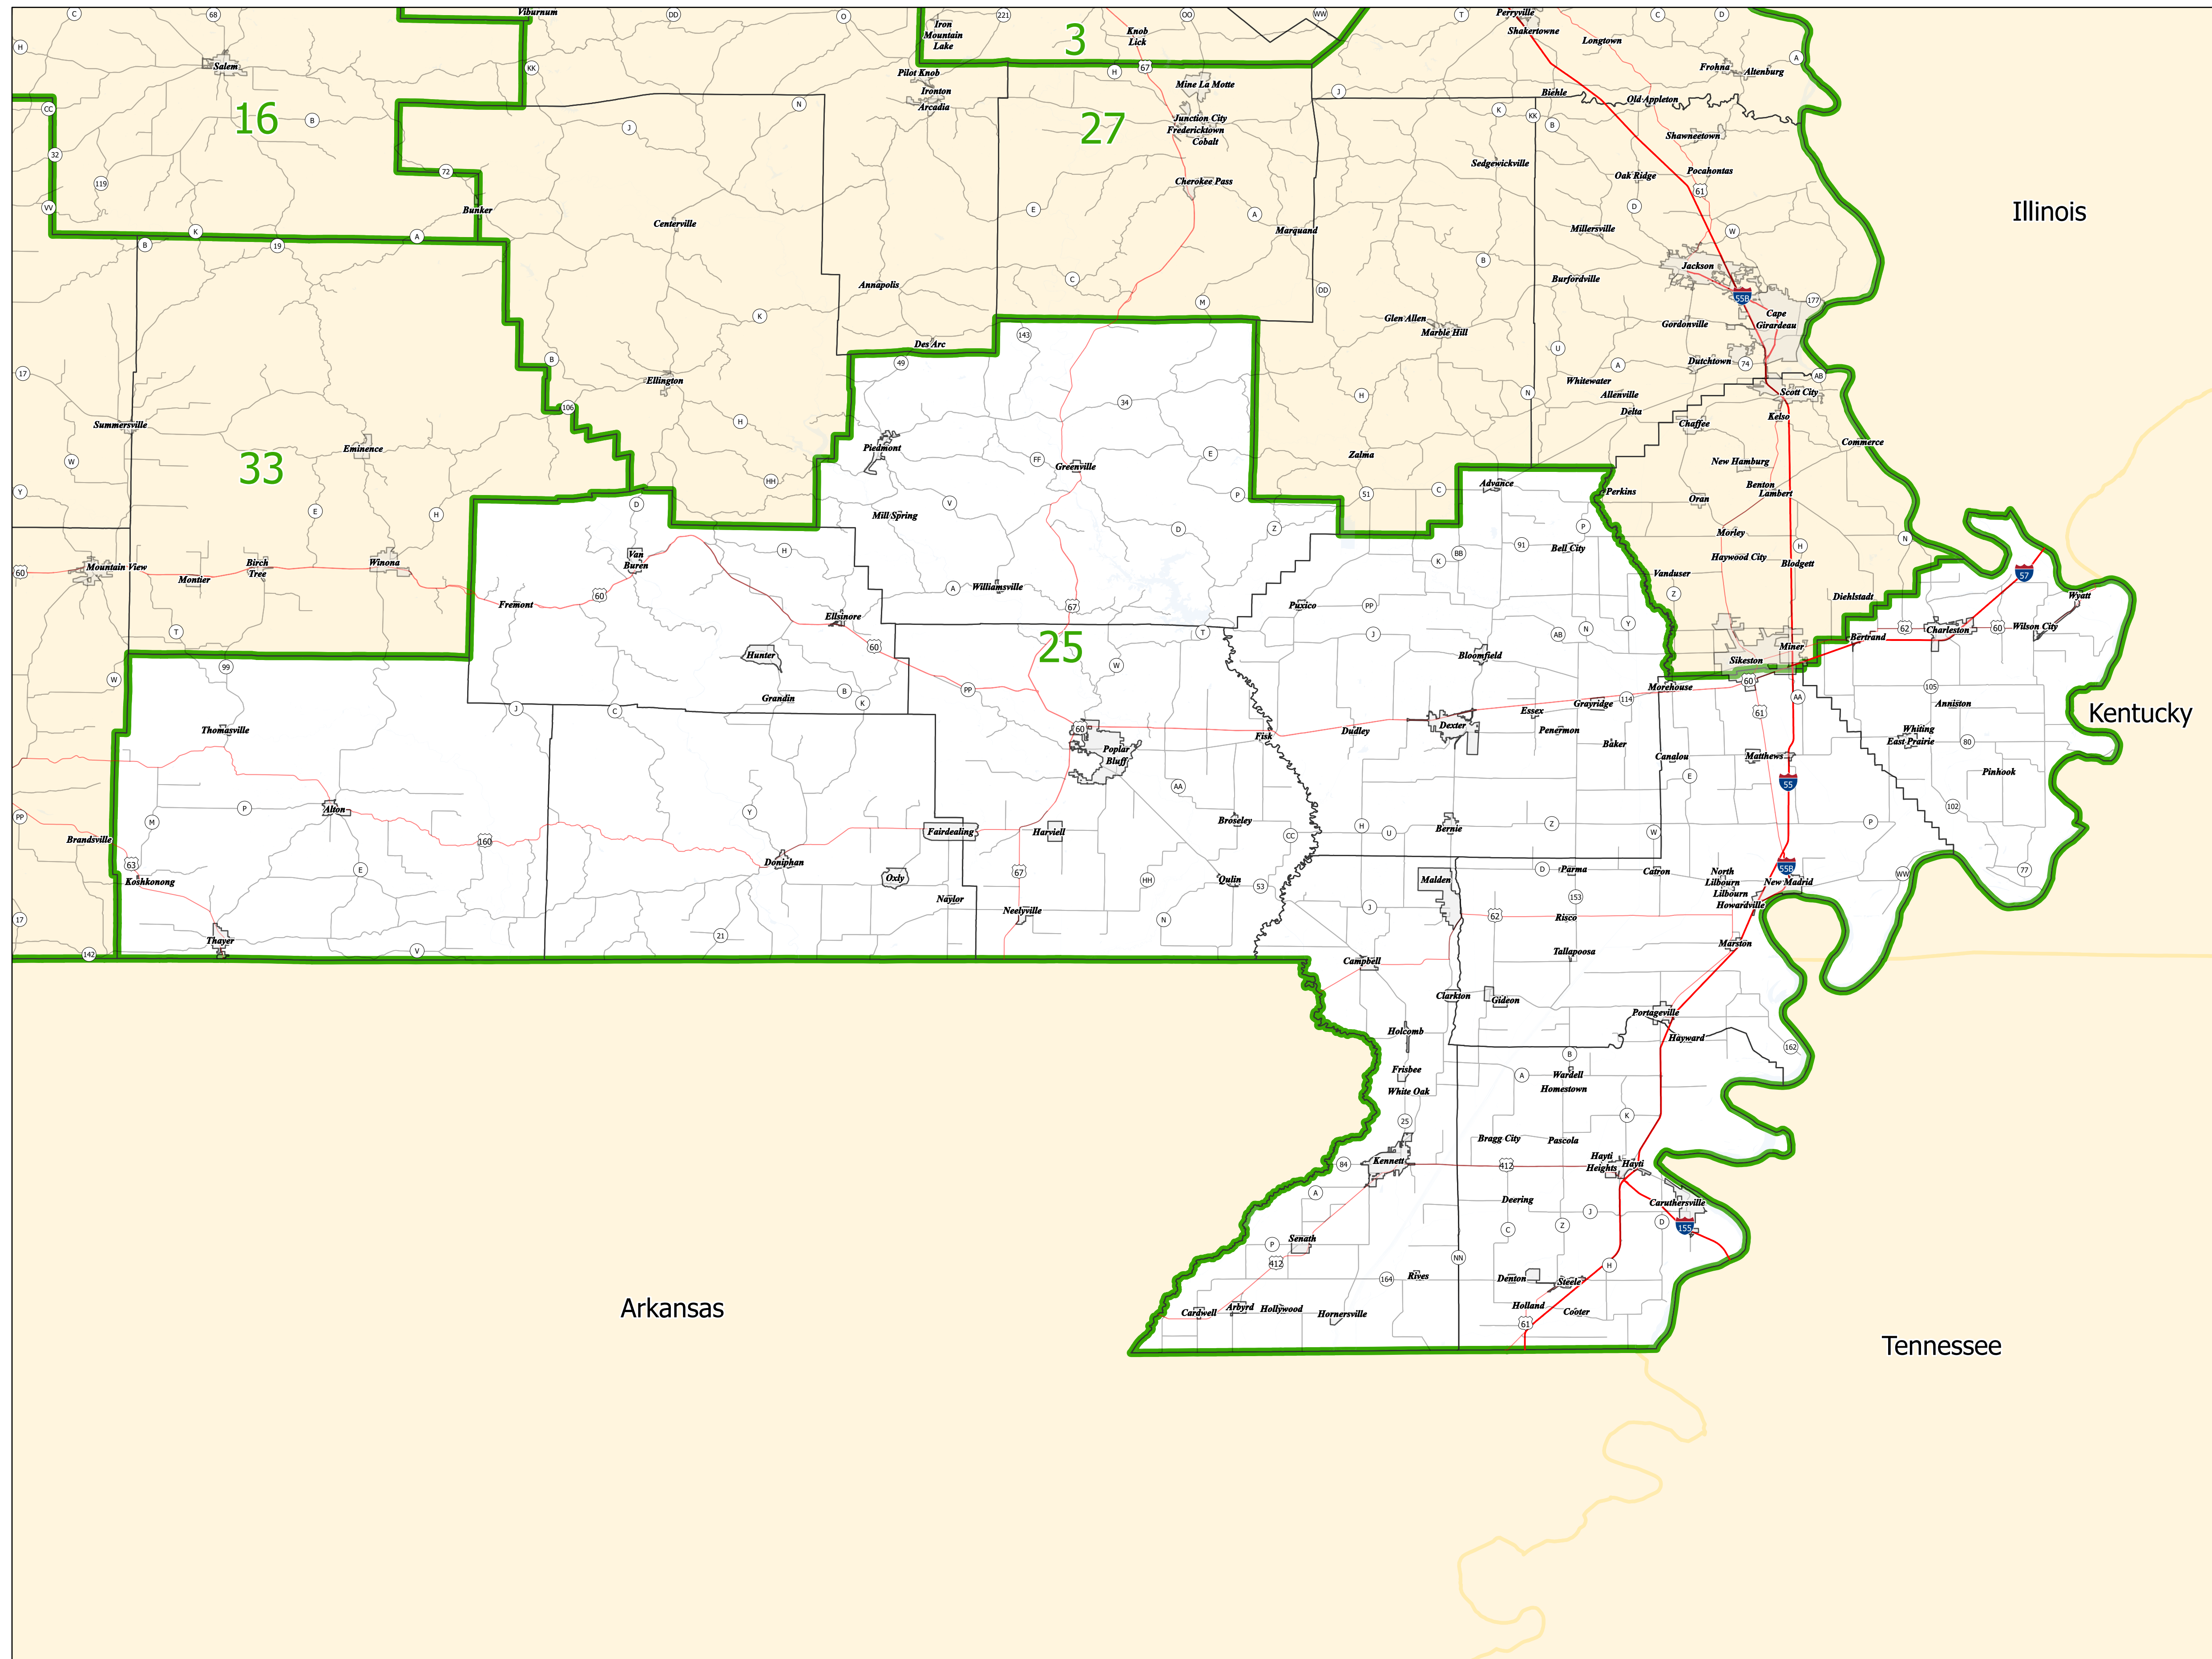

# Missouri Senate District 25

Area of Interest

District Extent

- Senate Districts
- Areas outside of District
- Incorporated Places\*
- Counties
- MO Highways
- U.S. Highways
- Interstates
- Roads

\* Includes Census Designated Places

Office of Administration  
Redistricting Office