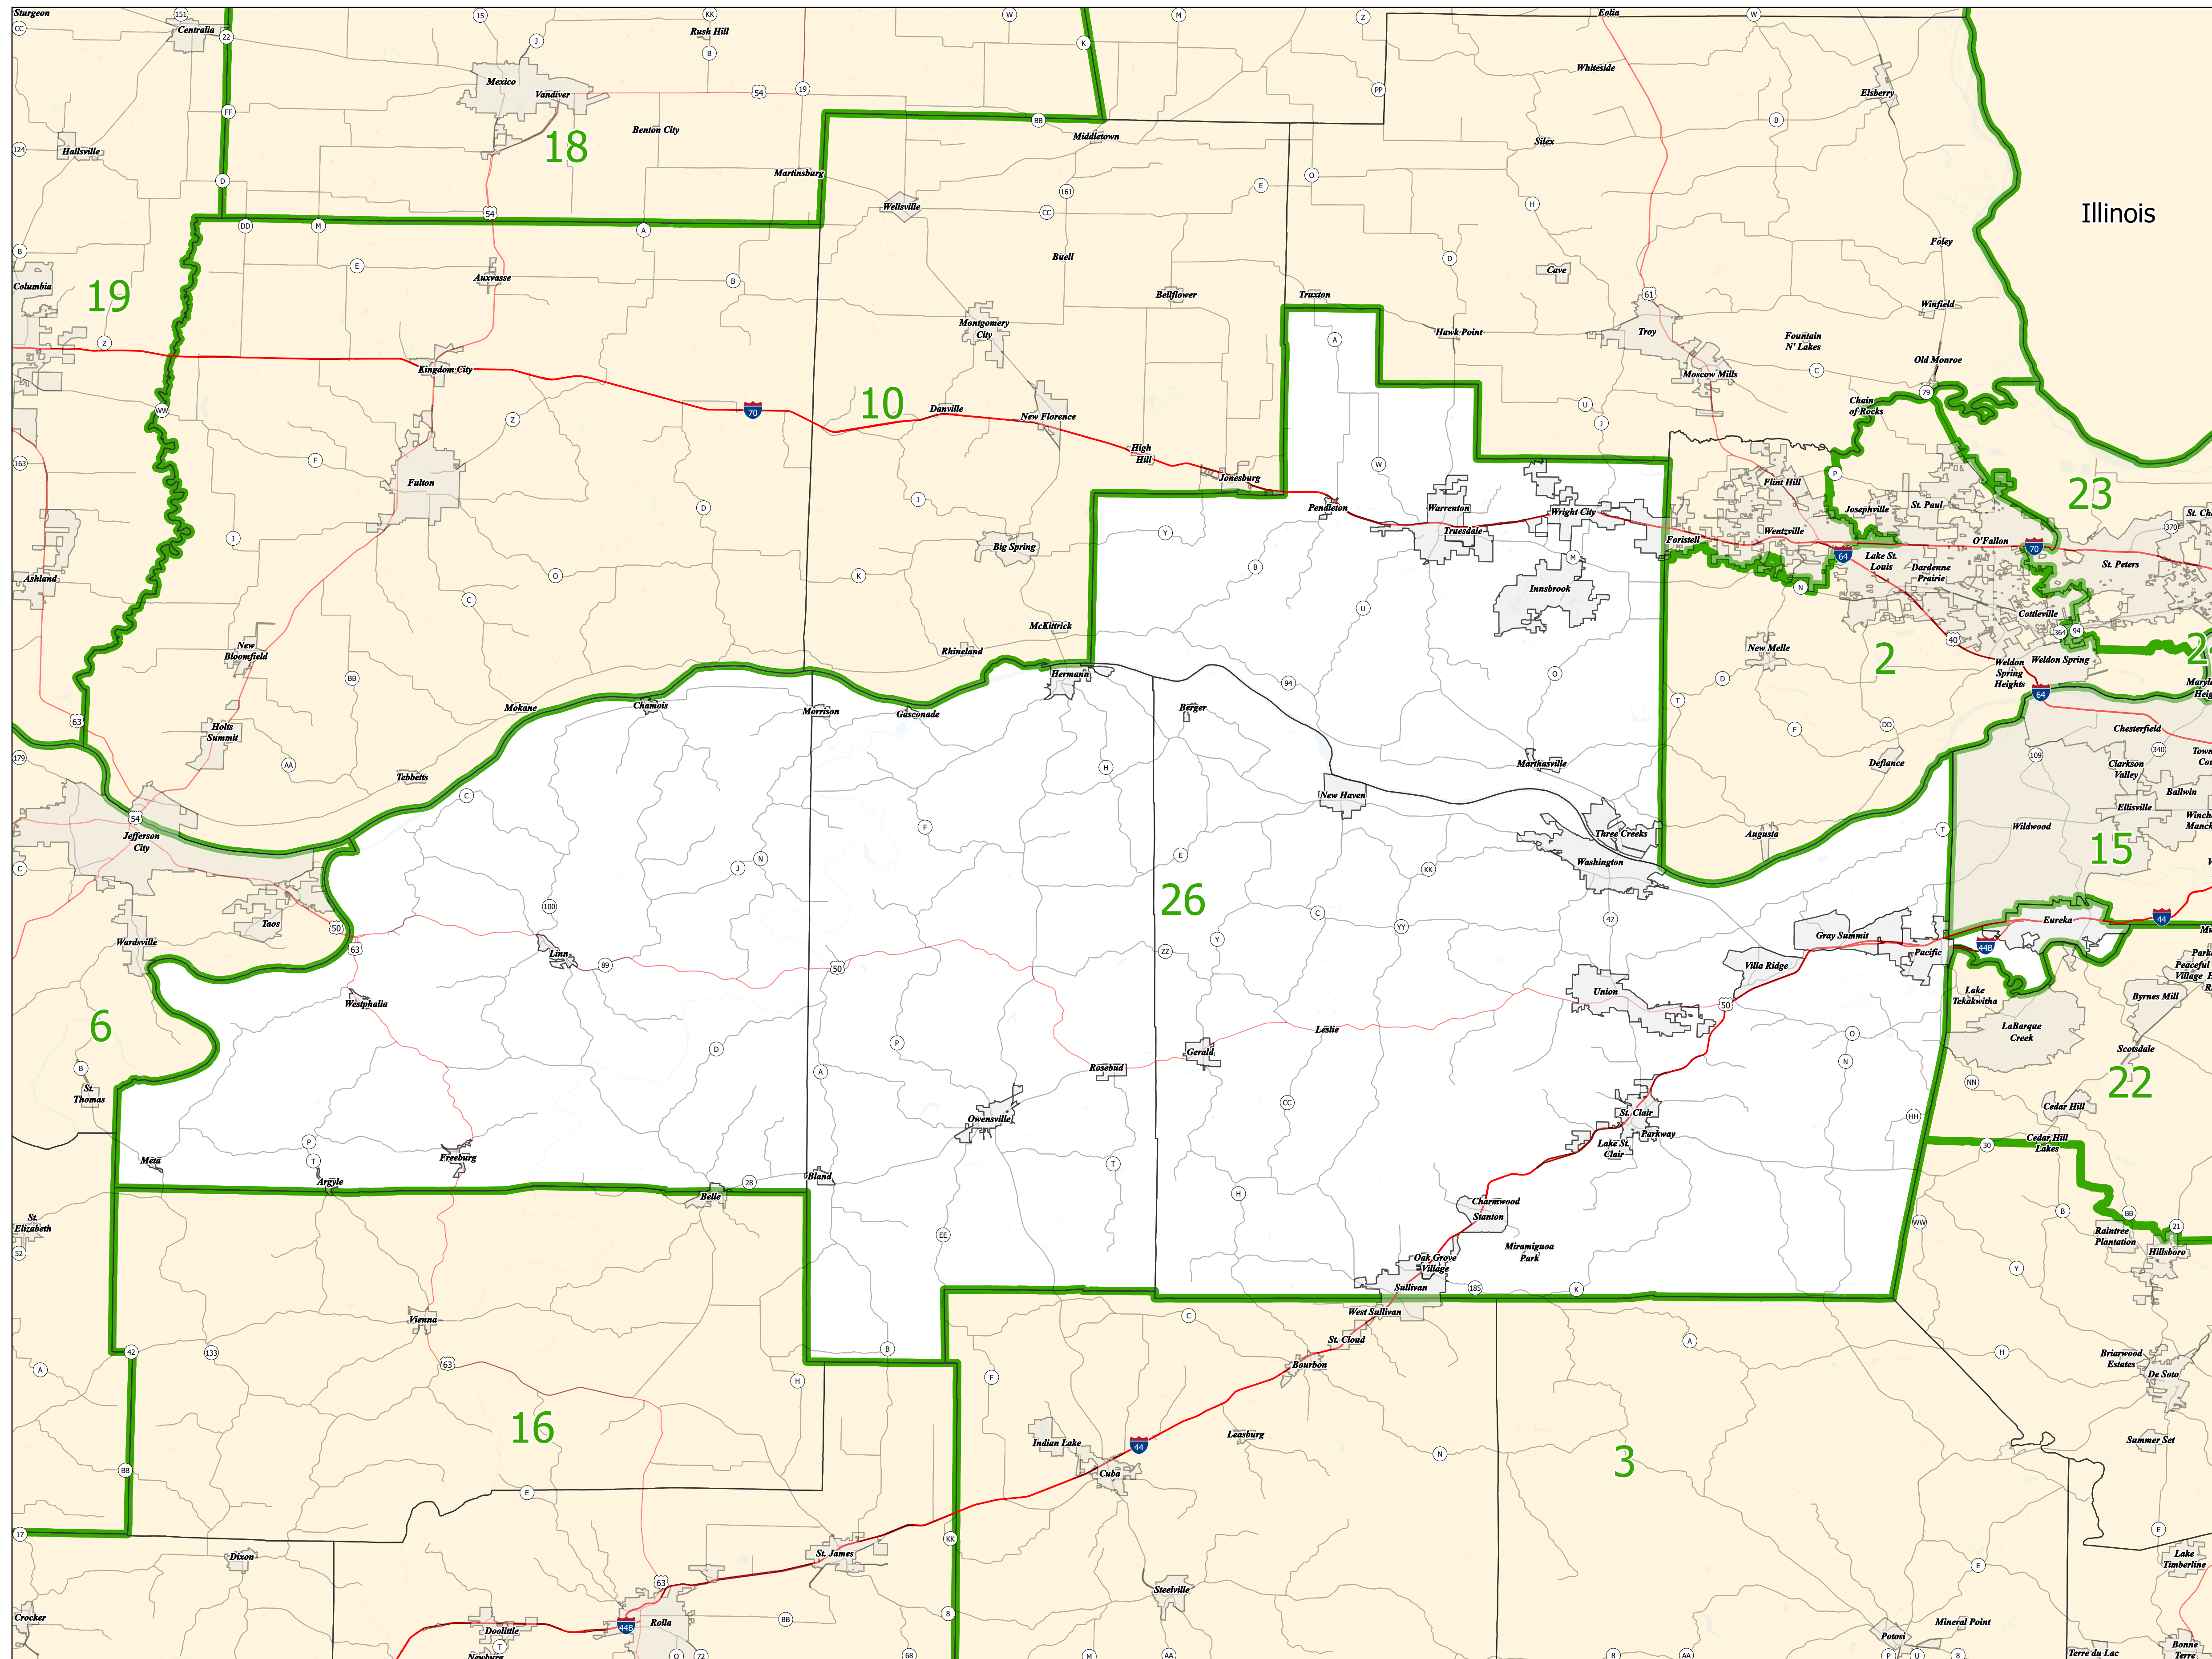

Missouri Senate District 26

Area of Interest

District Extent

- Senate Districts
- Areas outside of District
- Incorporated Places*
- Counties
- MO Highways
- U.S. Highways
- Interstates
- Roads

*Includes Census Designated Places

Office of Administration
Redistricting Office