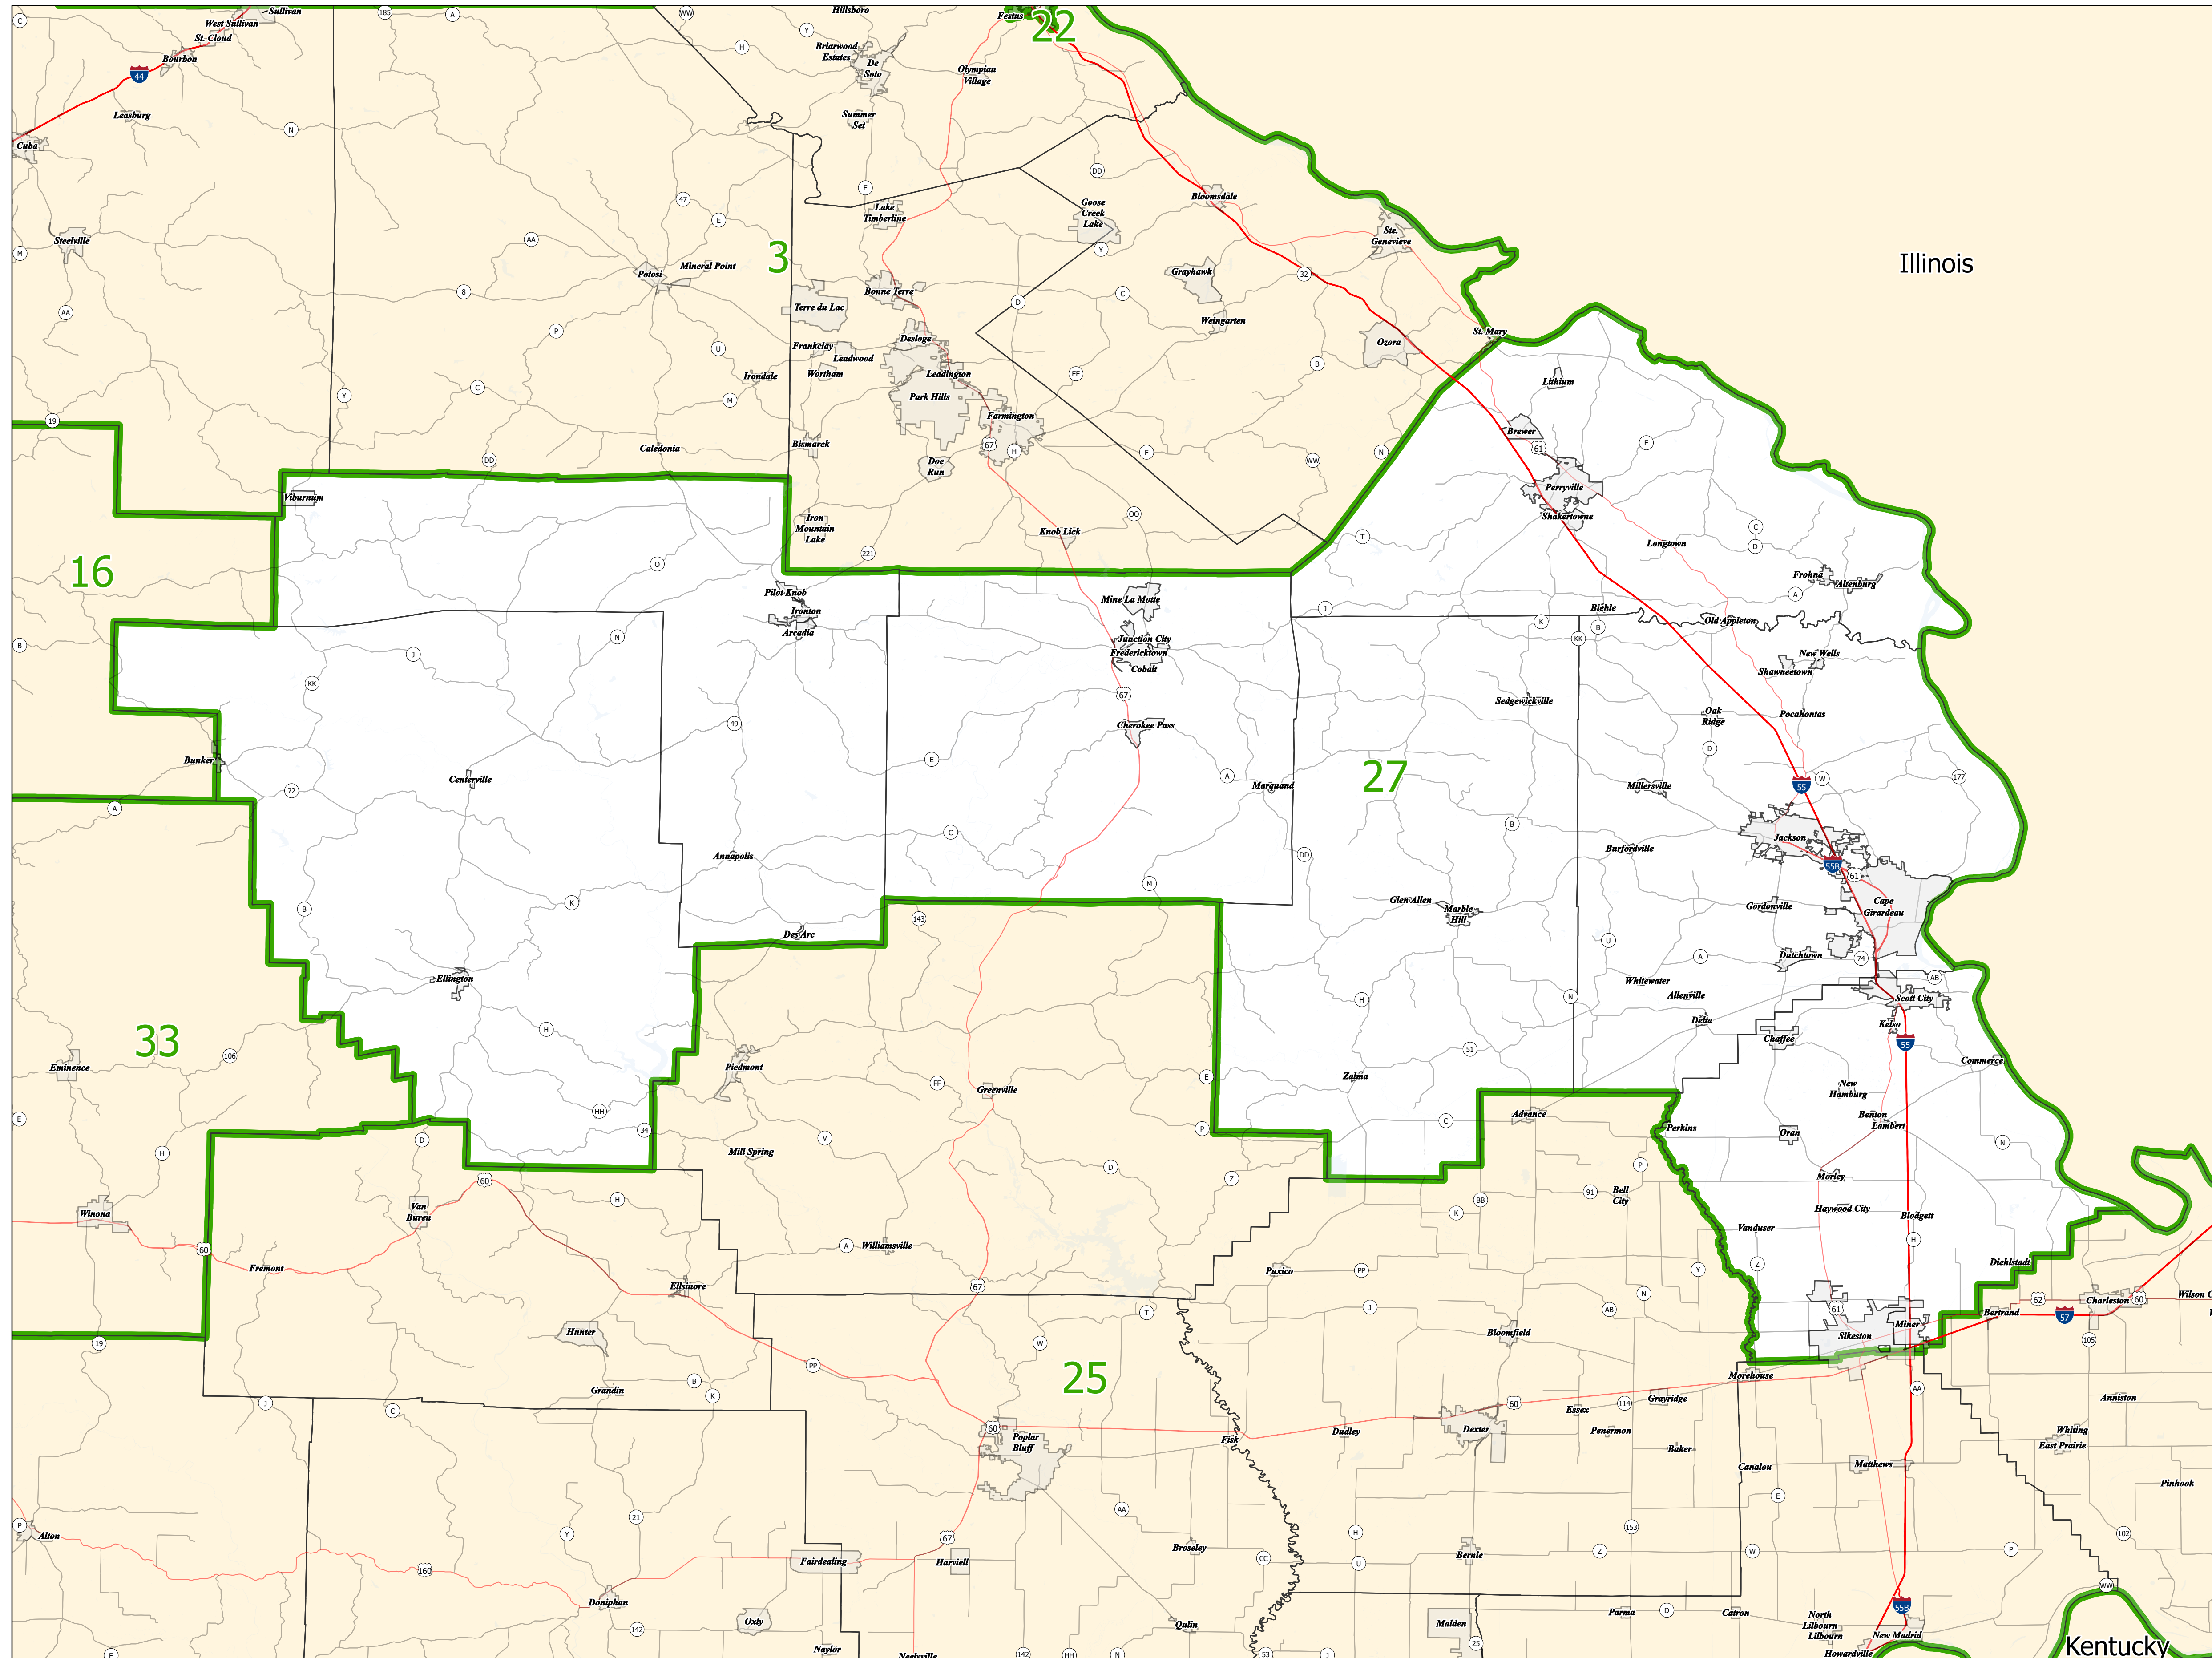

# Missouri Senate District 27

Area of Interest

District Extent

- Senate Districts
- Areas outside of District
- Incorporated Places\*
- Counties
- MO Highways
- U.S. Highways
- Interstates
- Roads

\* Includes Census Designated Places

Office of Administration  
Redistricting Office