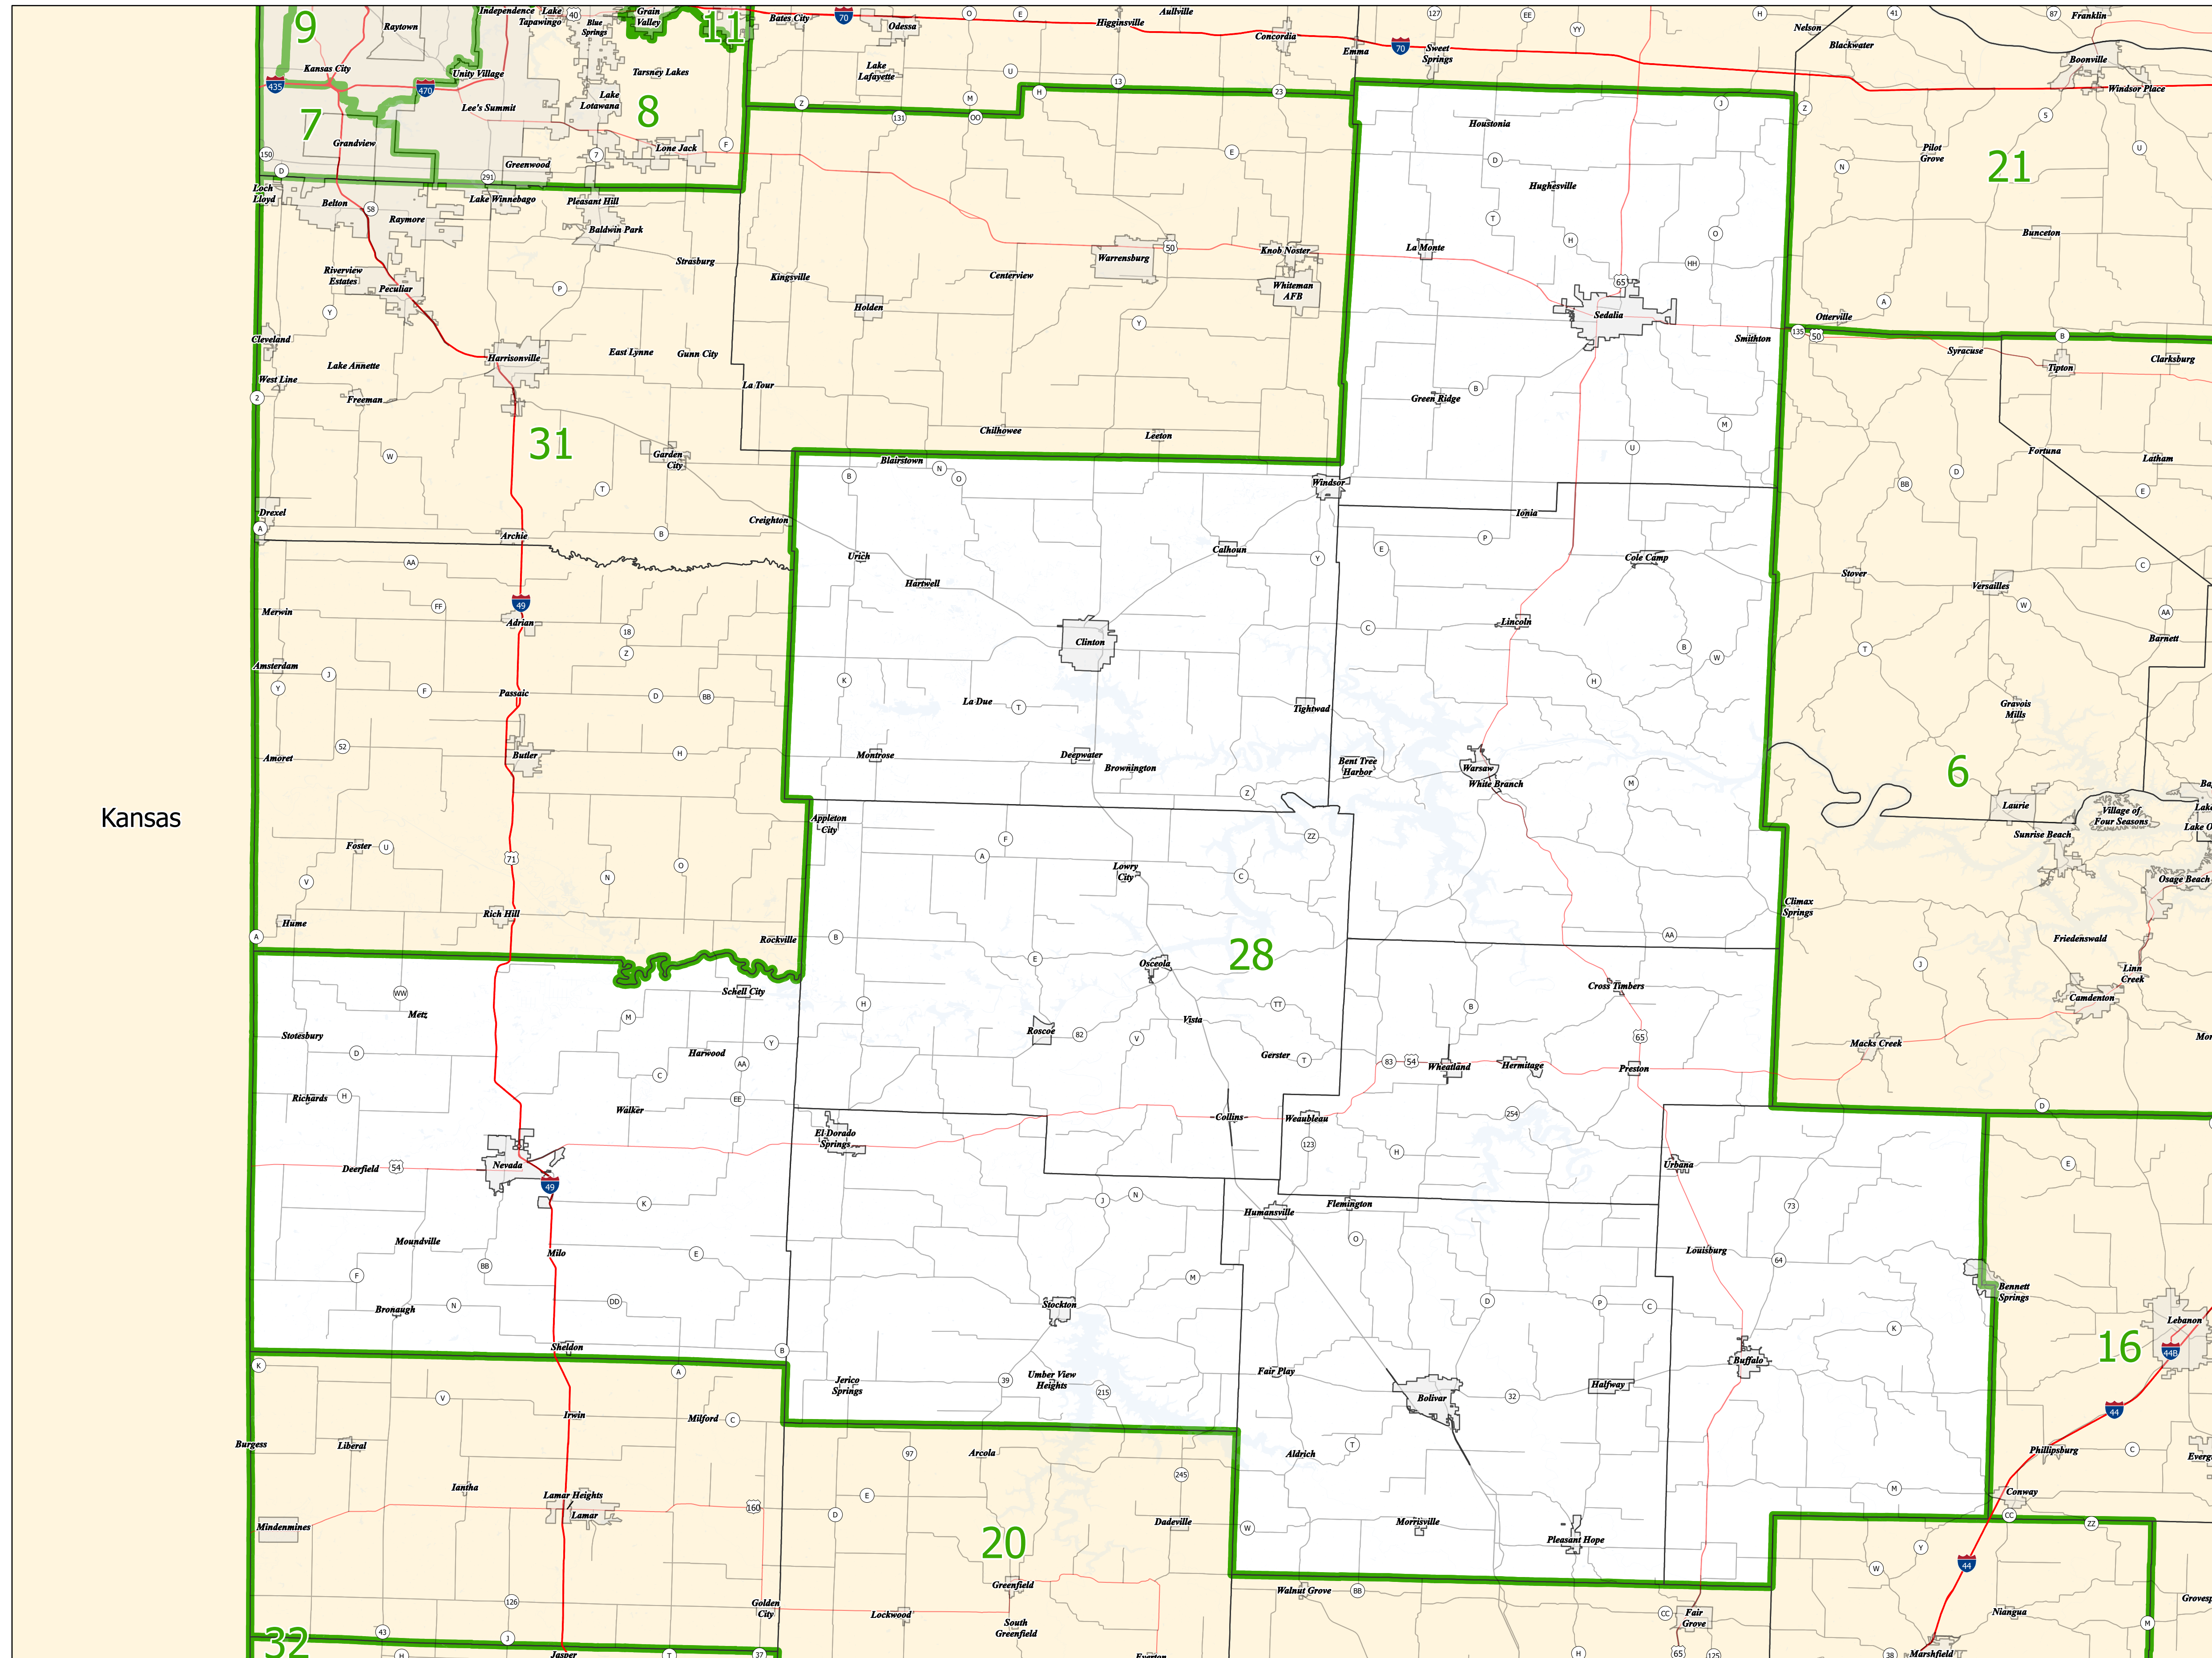

Missouri Senate District 28

Kansas

Area of Interest

District Extent

- Senate Districts
- Areas outside of District
- Incorporated Places*
- Counties
- MO Highways
- U.S. Highways
- Interstates
- Roads

* Includes Census Designated Places

Office of Administration
Redistricting Office