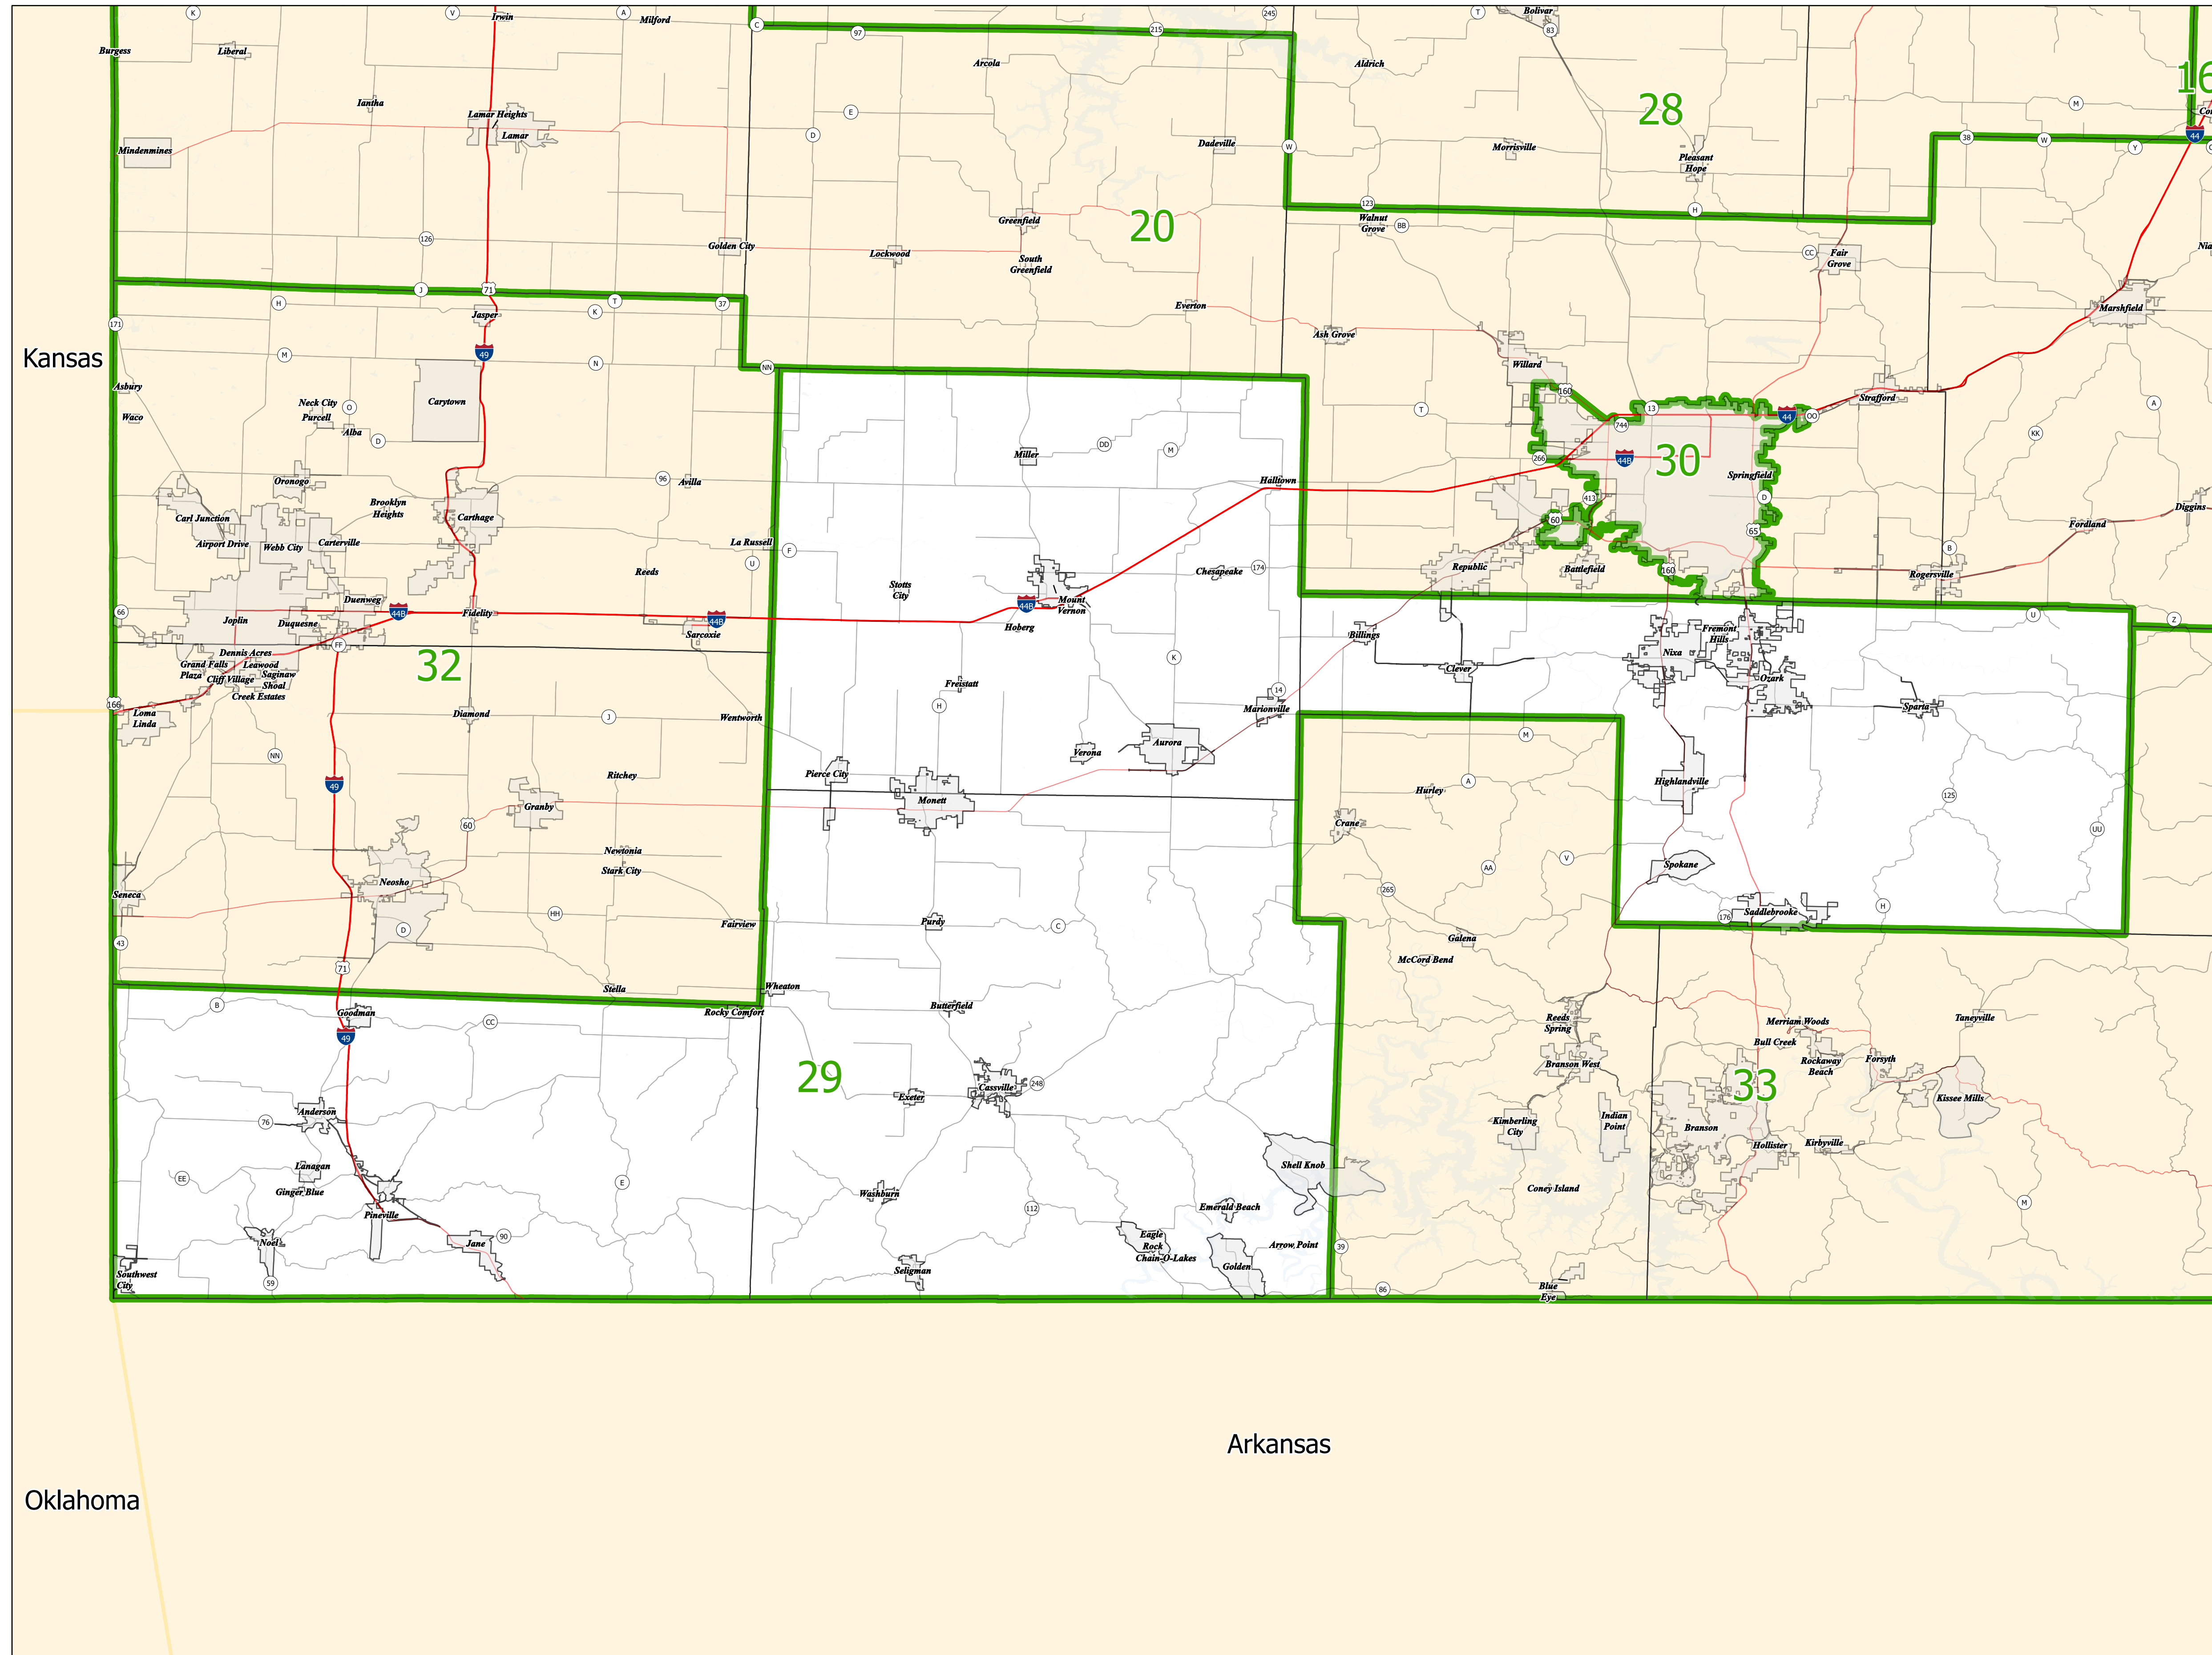

# Missouri Senate District 29

Area of Interest

District Extent

- Senate Districts
- Areas outside of District
- Incorporated Places\*
- Counties
- MO Highways
- U.S. Highways
- Interstates
- Roads

\* Includes Census Designated Places

Office of Administration  
Redistricting Office