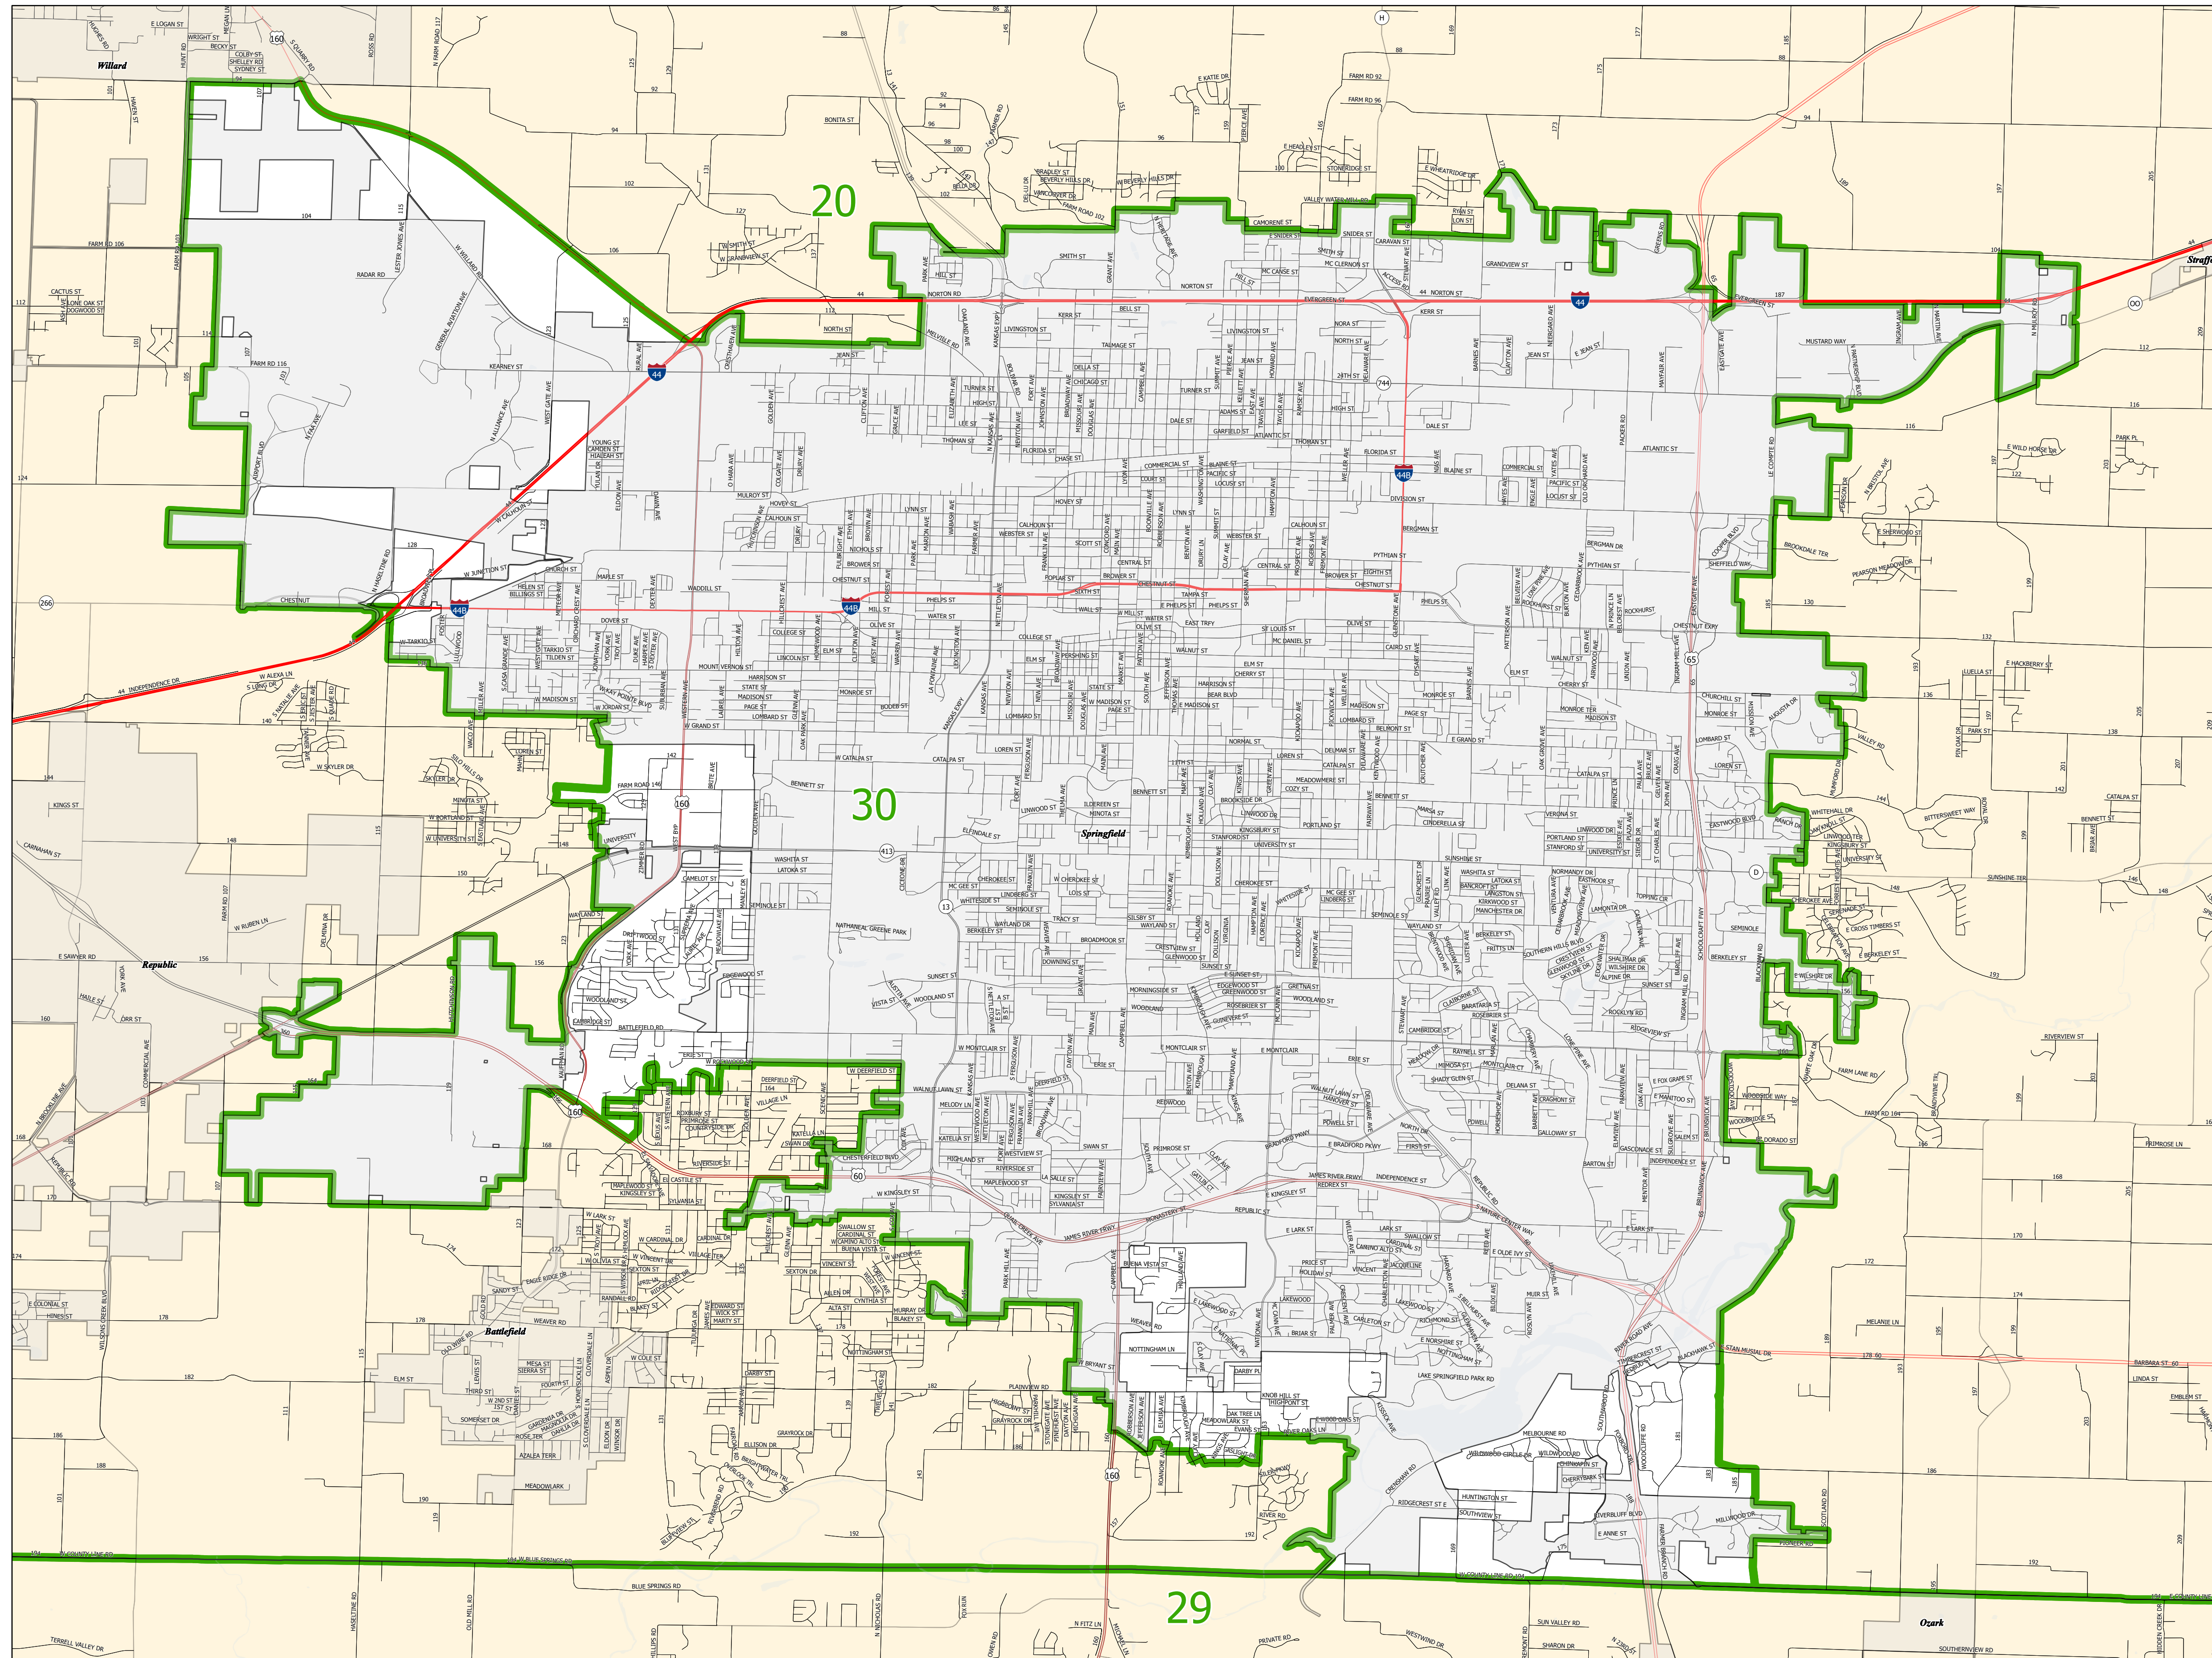

# Missouri Senate District 30

Area of Interest

District Extent

- ▬ Senate Districts
- Areas outside of District
- Incorporated Places\*
- Counties
- MO Highways
- U.S. Highways
- Interstates
- Roads

\* Includes Census Designated Places

Office of Administration  
Redistricting Office