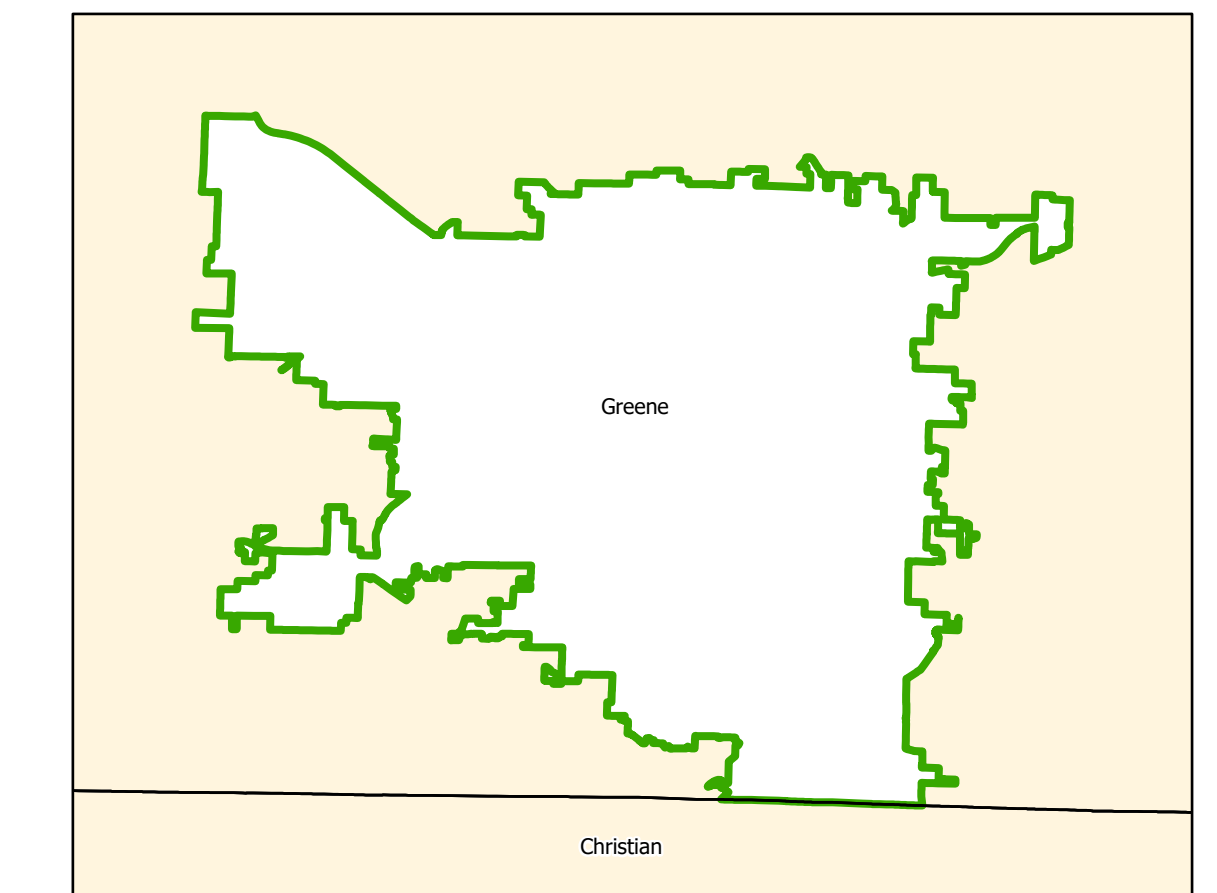

# Missouri Senate District 30

Area of Interest

District Extent

- ▬ Senate Districts
- Areas outside of District
- Incorporated Places\*
- Counties
- MO Highways
- U.S. Highways
- Interstates
- Roads

\* Includes Census Designated Places

Office of Administration  
Redistricting Office