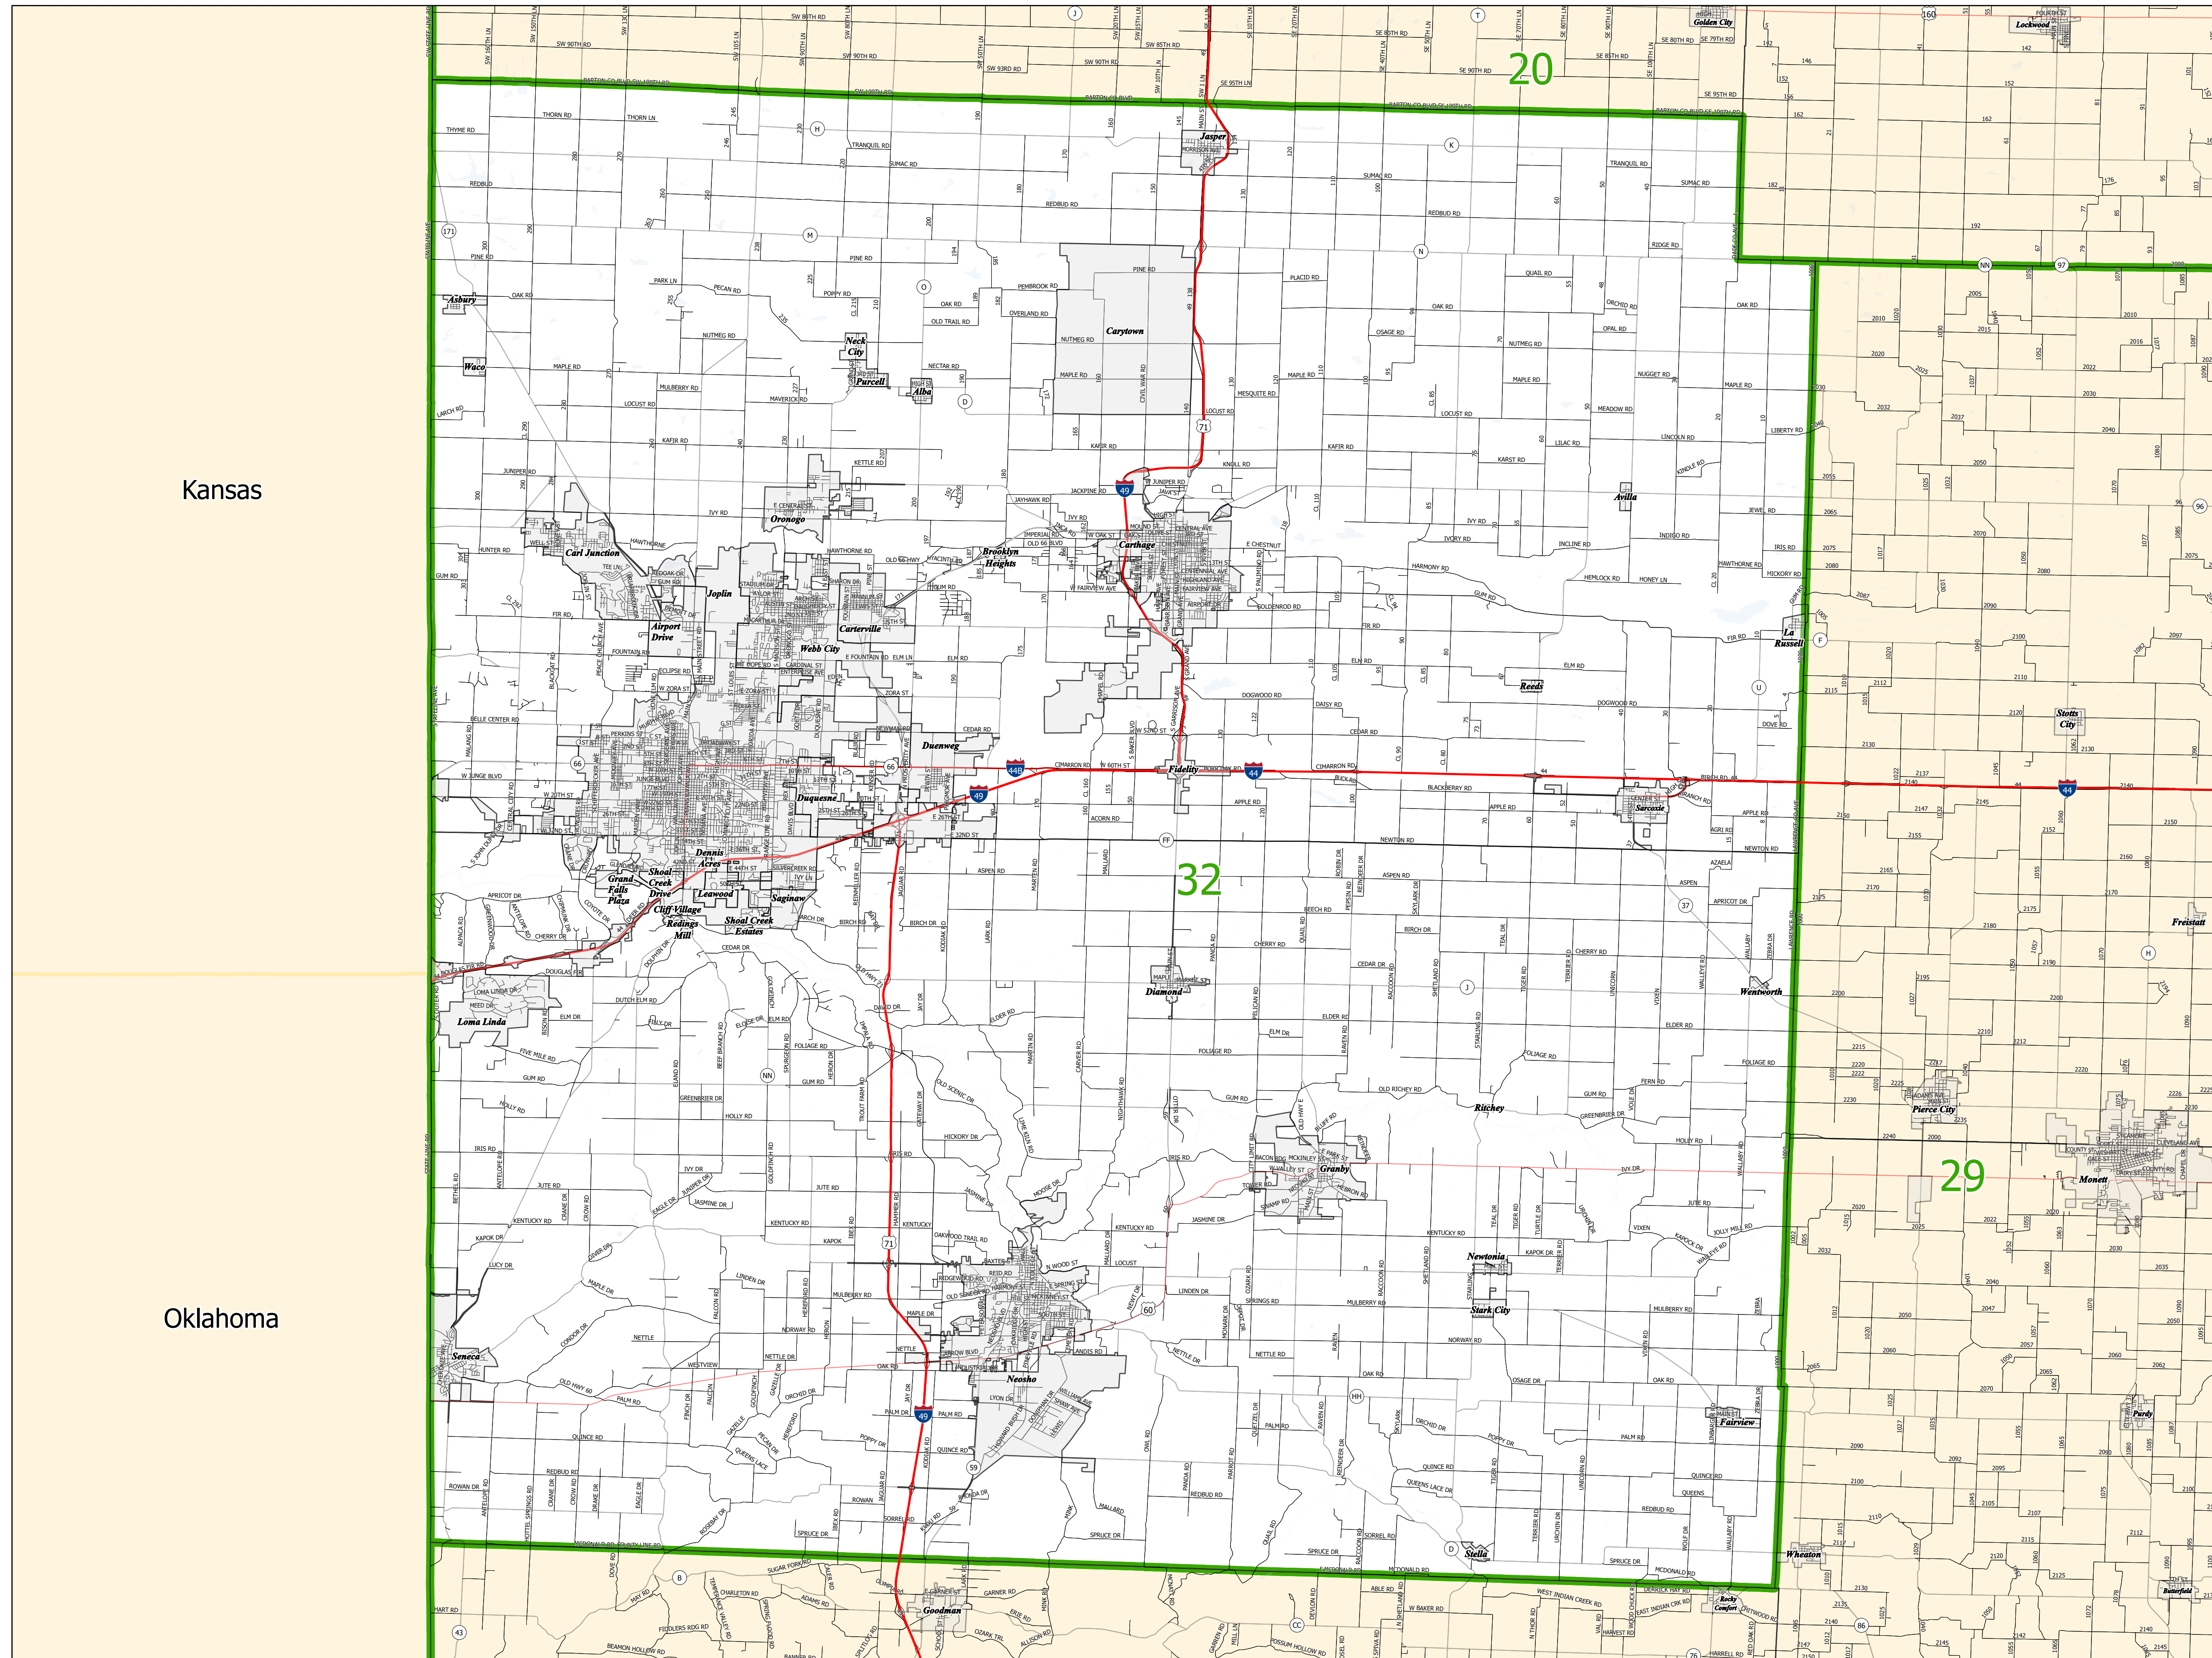

Missouri Senate District 32

Area of Interest

District Extent

- ▬ Senate Districts
- Areas outside of District
- Incorporated Places*
- Counties
- MO Highways
- U.S. Highways
- Interstates
- Roads

* Includes Census Designated Places

Office of Administration
Redistricting Office