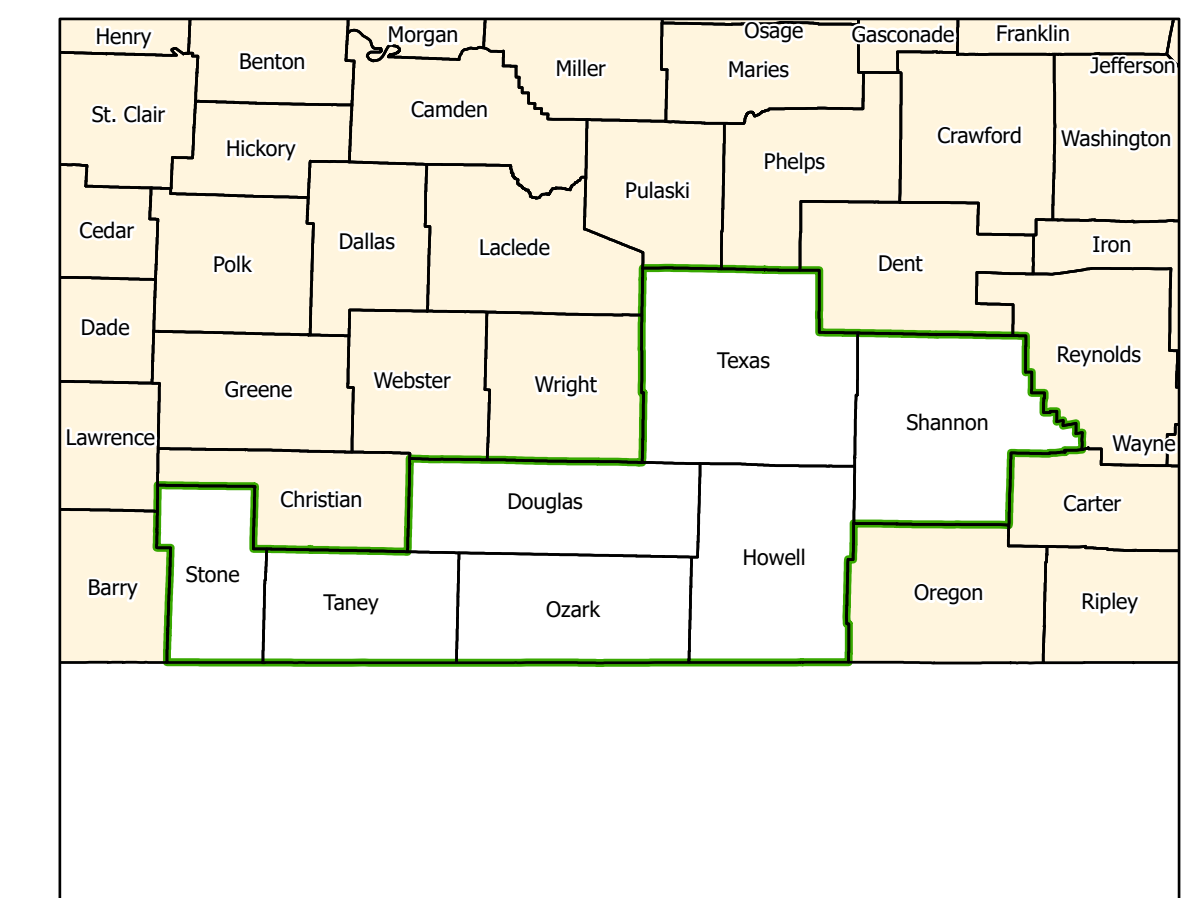

# Missouri Senate District 33

Area of Interest

District Extent

\* Includes Census Designated Places

Office of Administration  
Redistricting Office

Arkansas