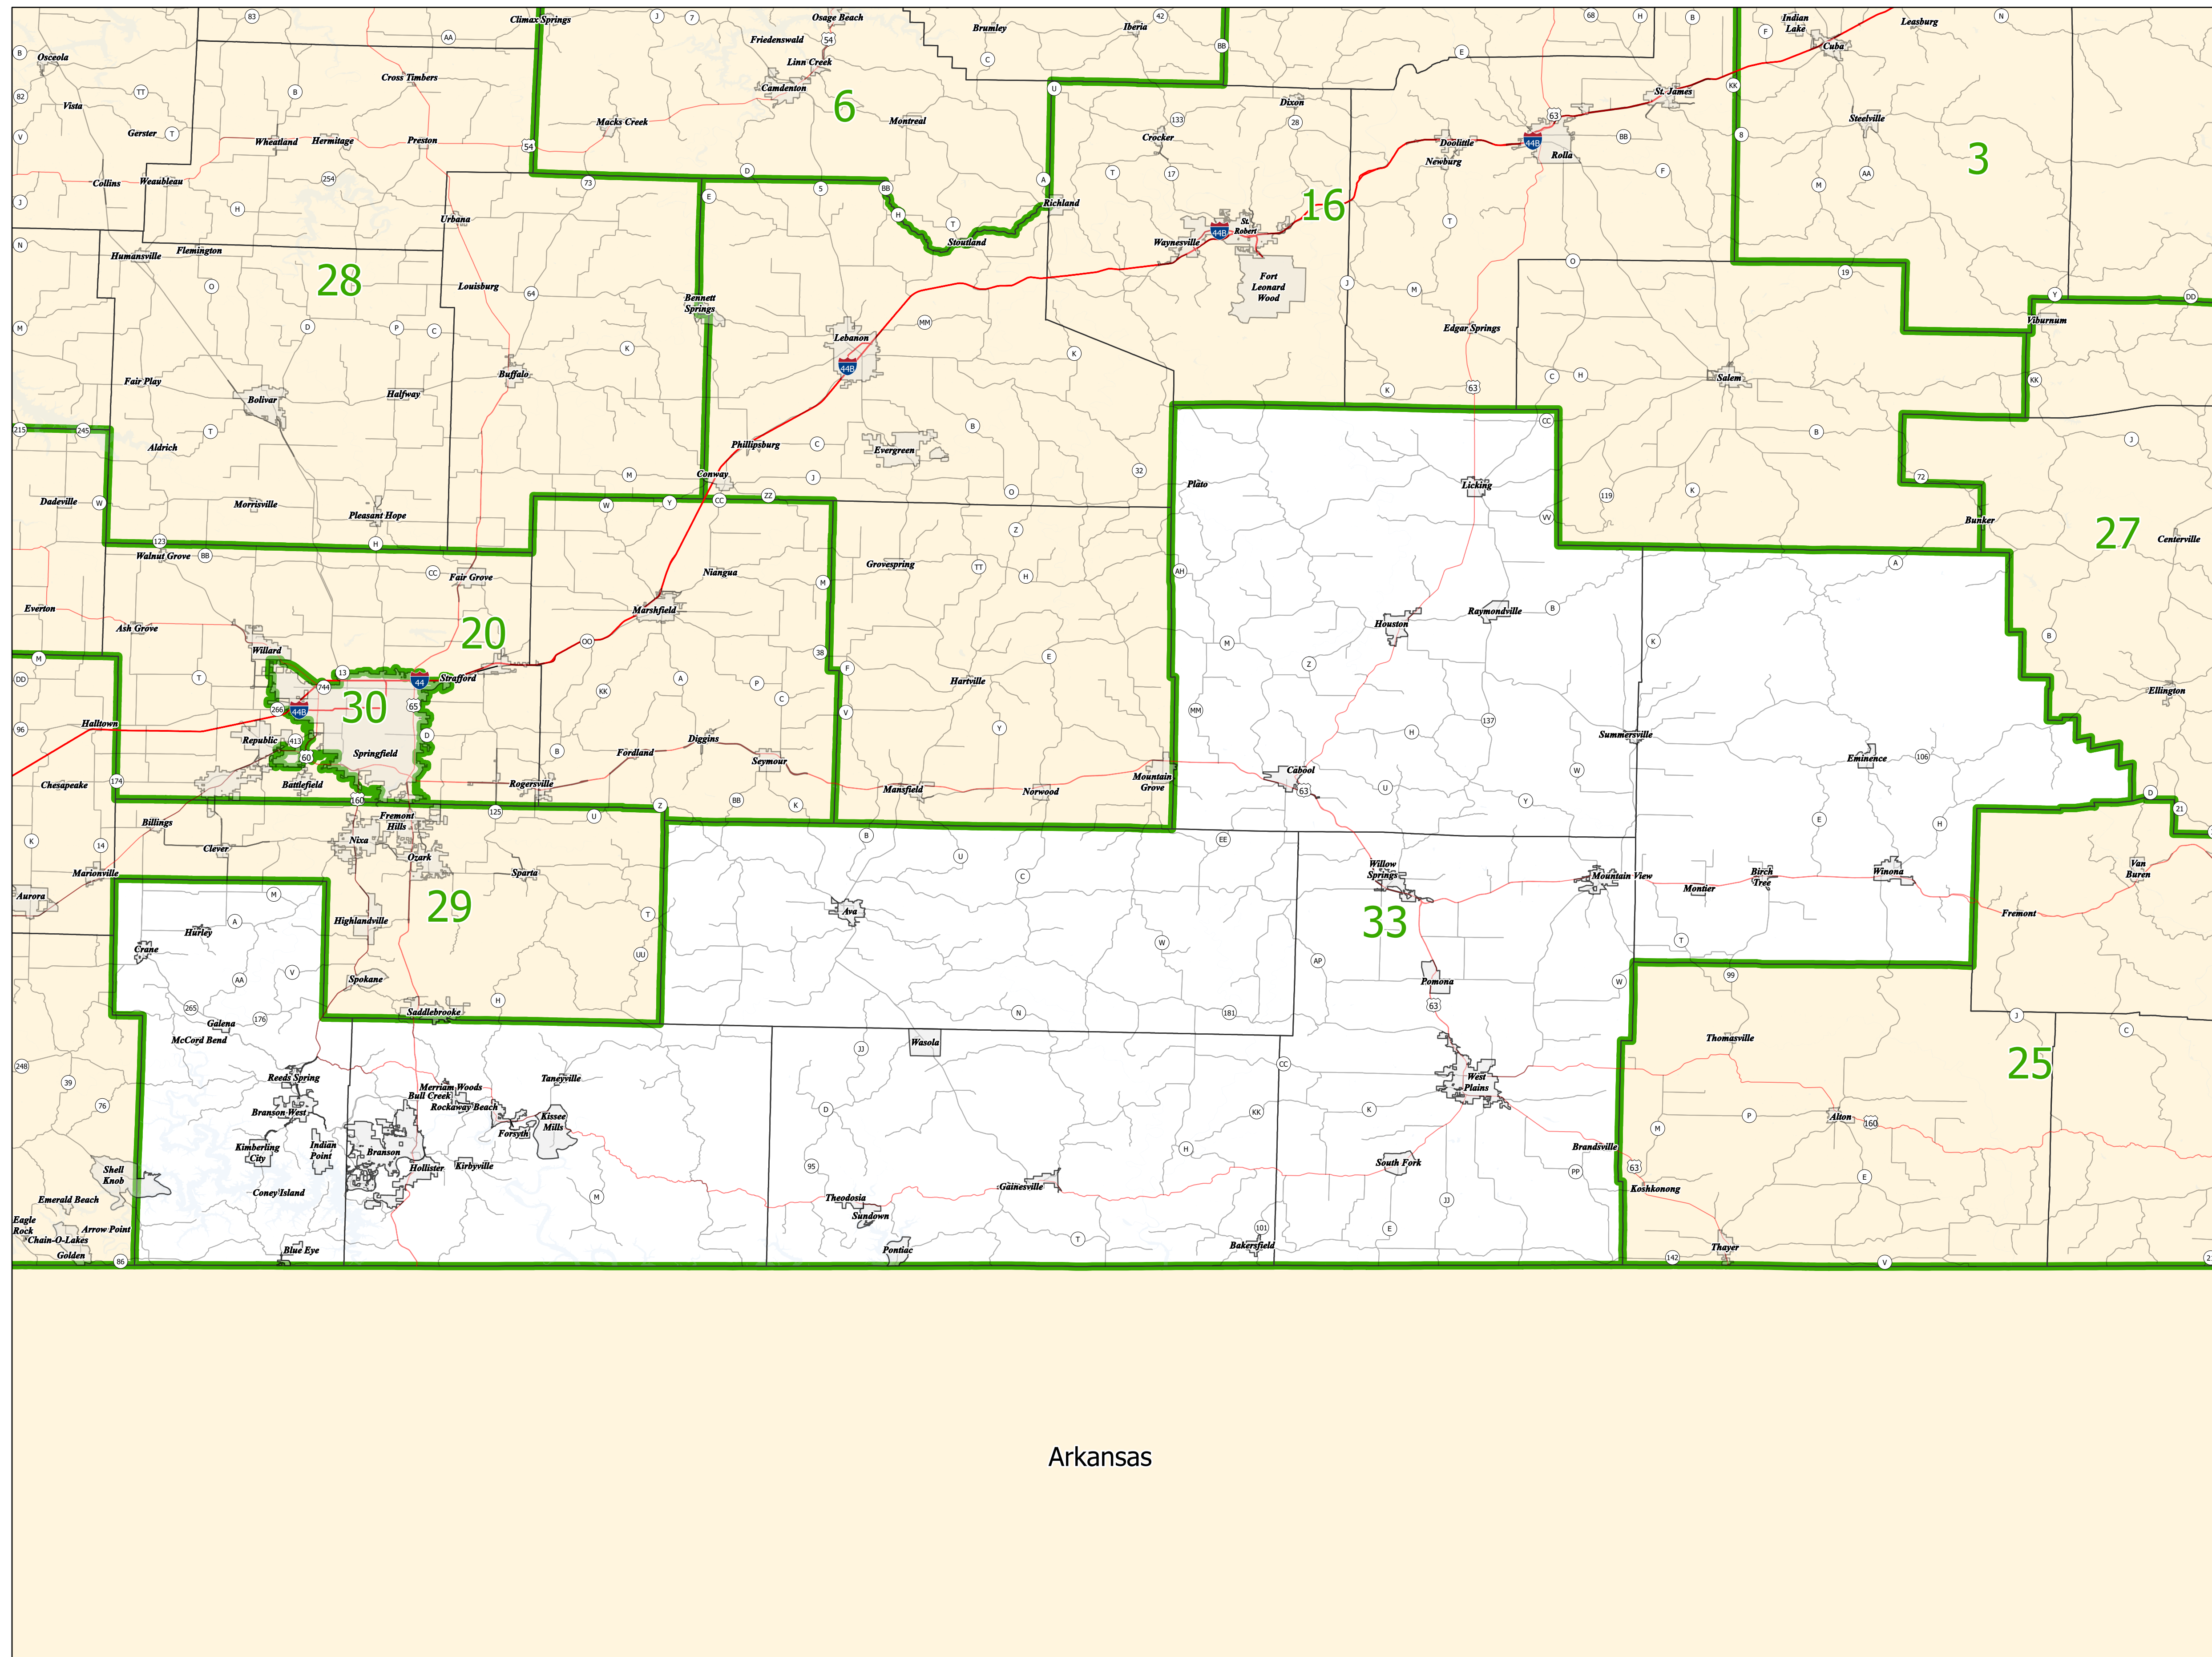

# Missouri Senate District 33

Area of Interest

District Extent

\* Includes Census Designated Places

Office of Administration  
Redistricting Office

Arkansas