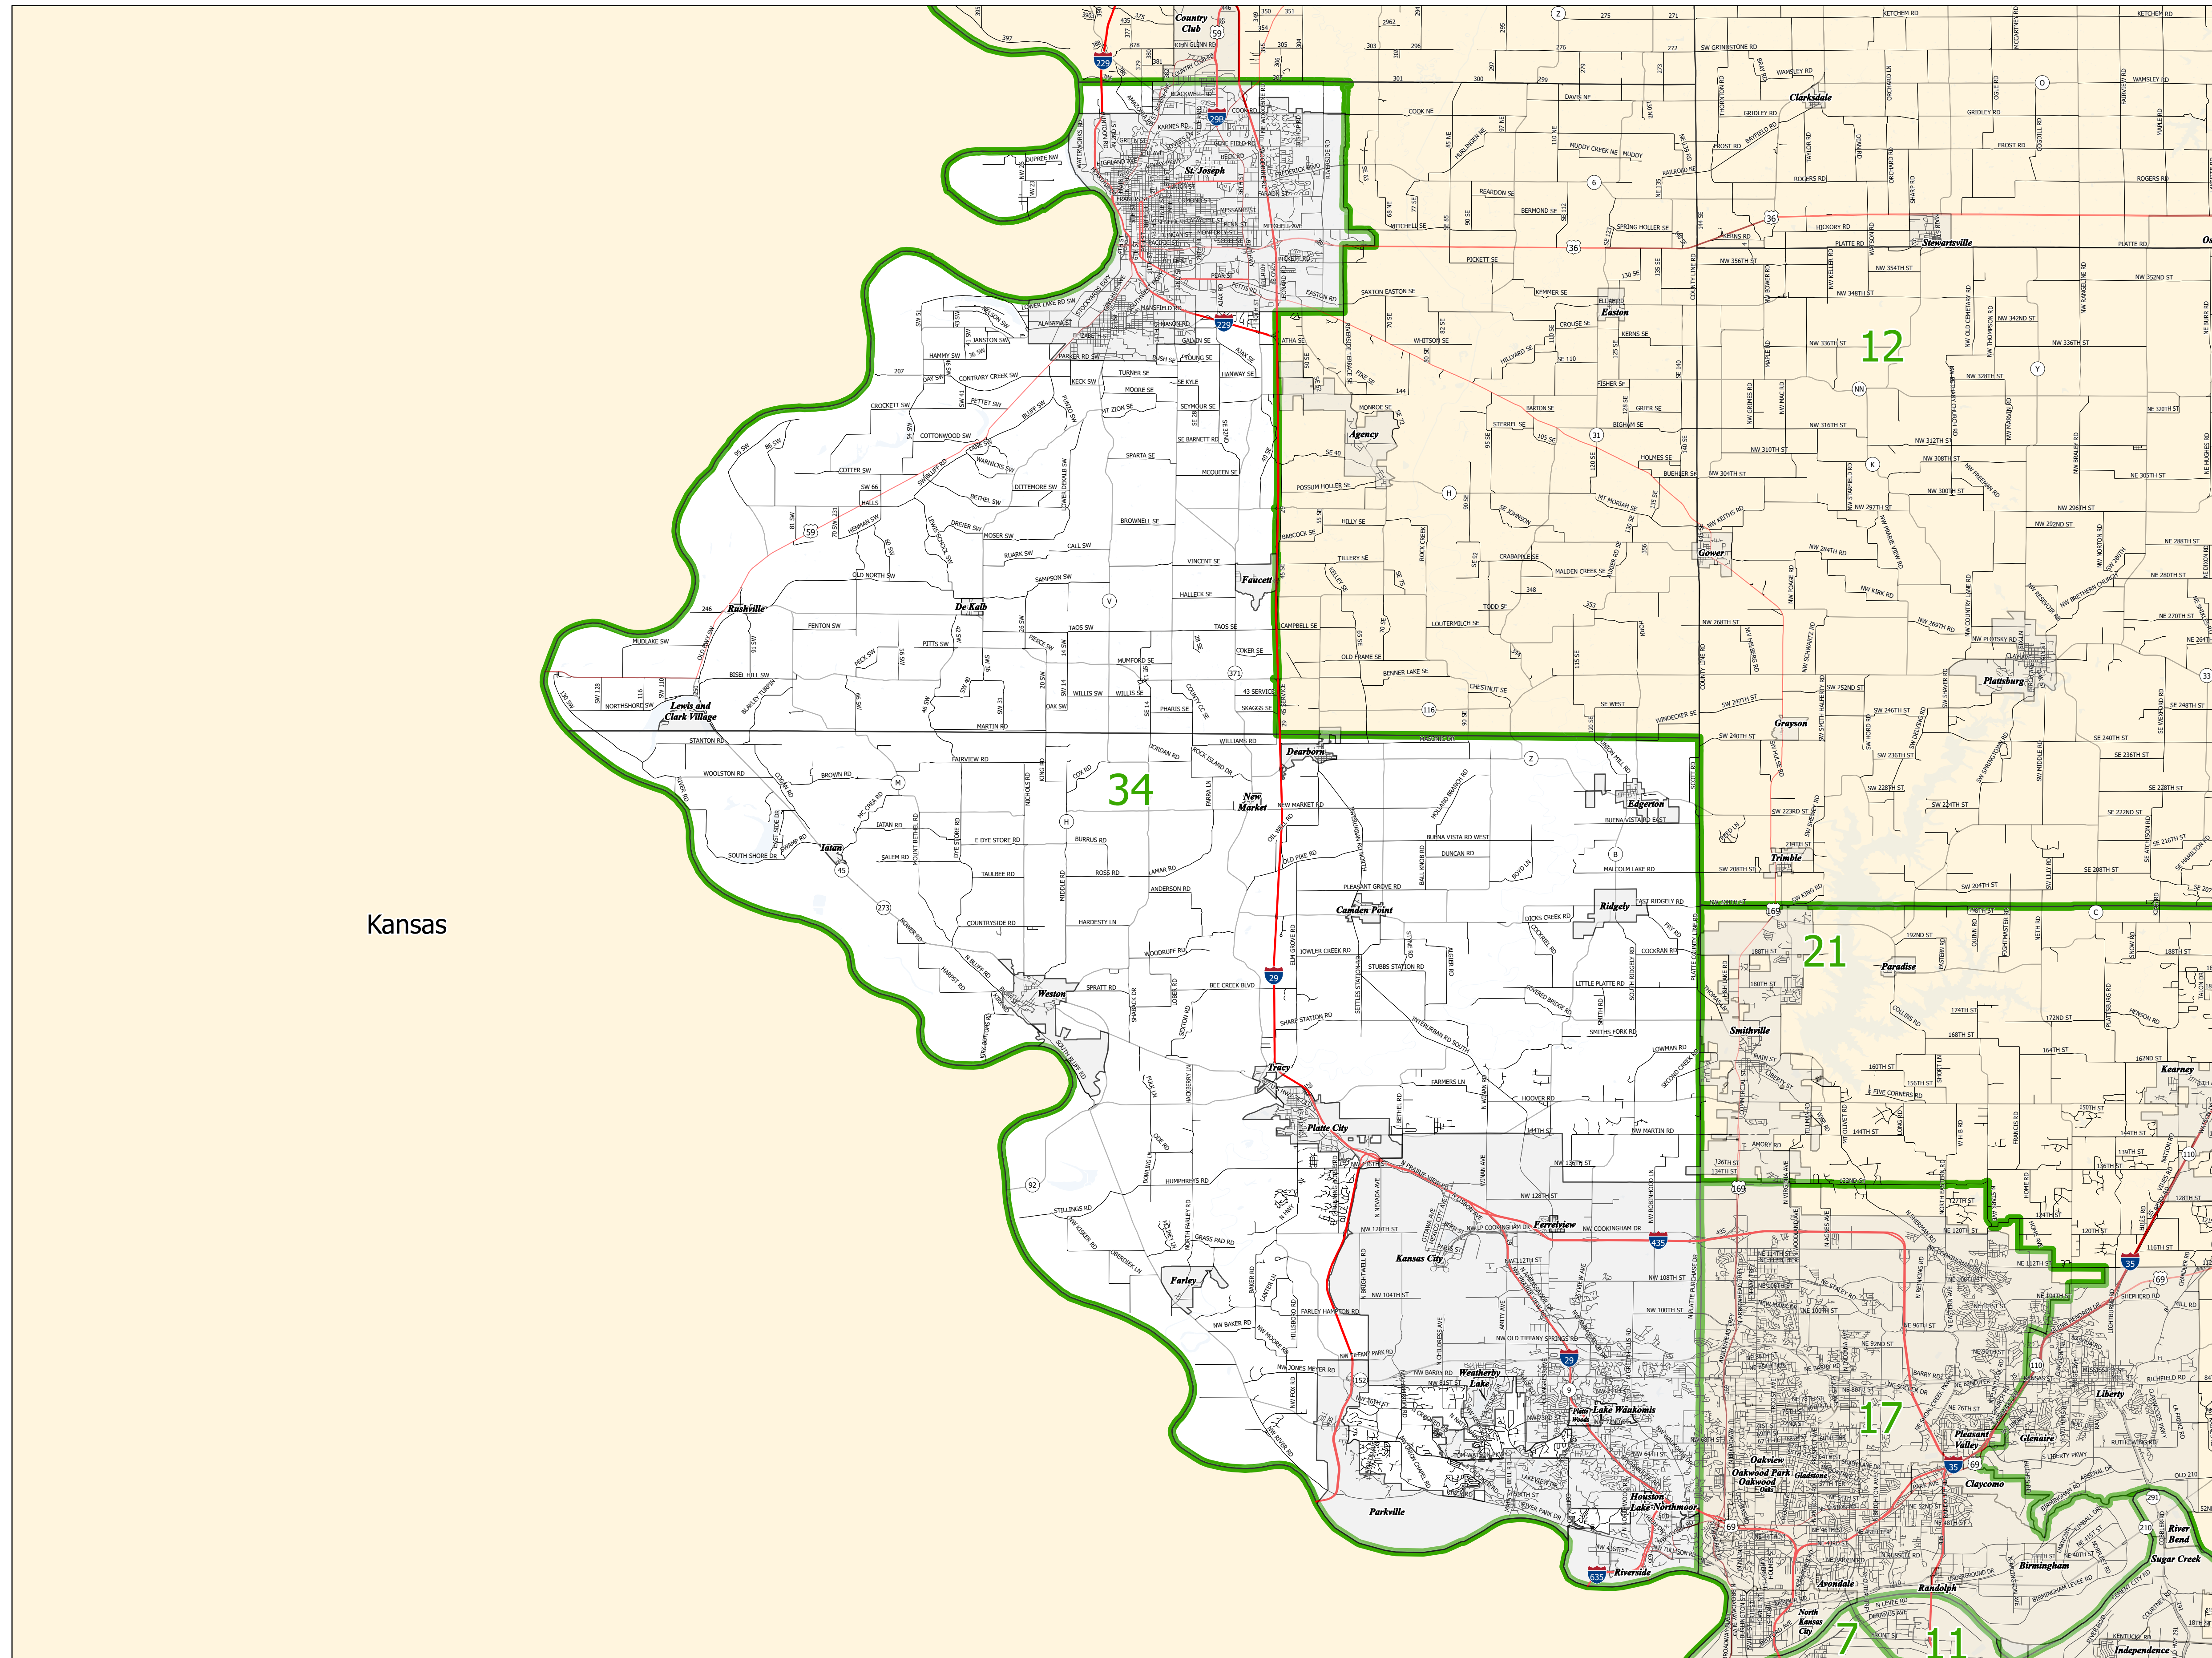

# Missouri Senate District 34

Kansas

Area of Interest

District Extent

- Senate Districts
- Areas outside of District
- Incorporated Places\*
- Counties
- MO Highways
- U.S. Highways
- Interstates
- Roads

\* Includes Census Designated Places

Office of Administration  
Redistricting Office