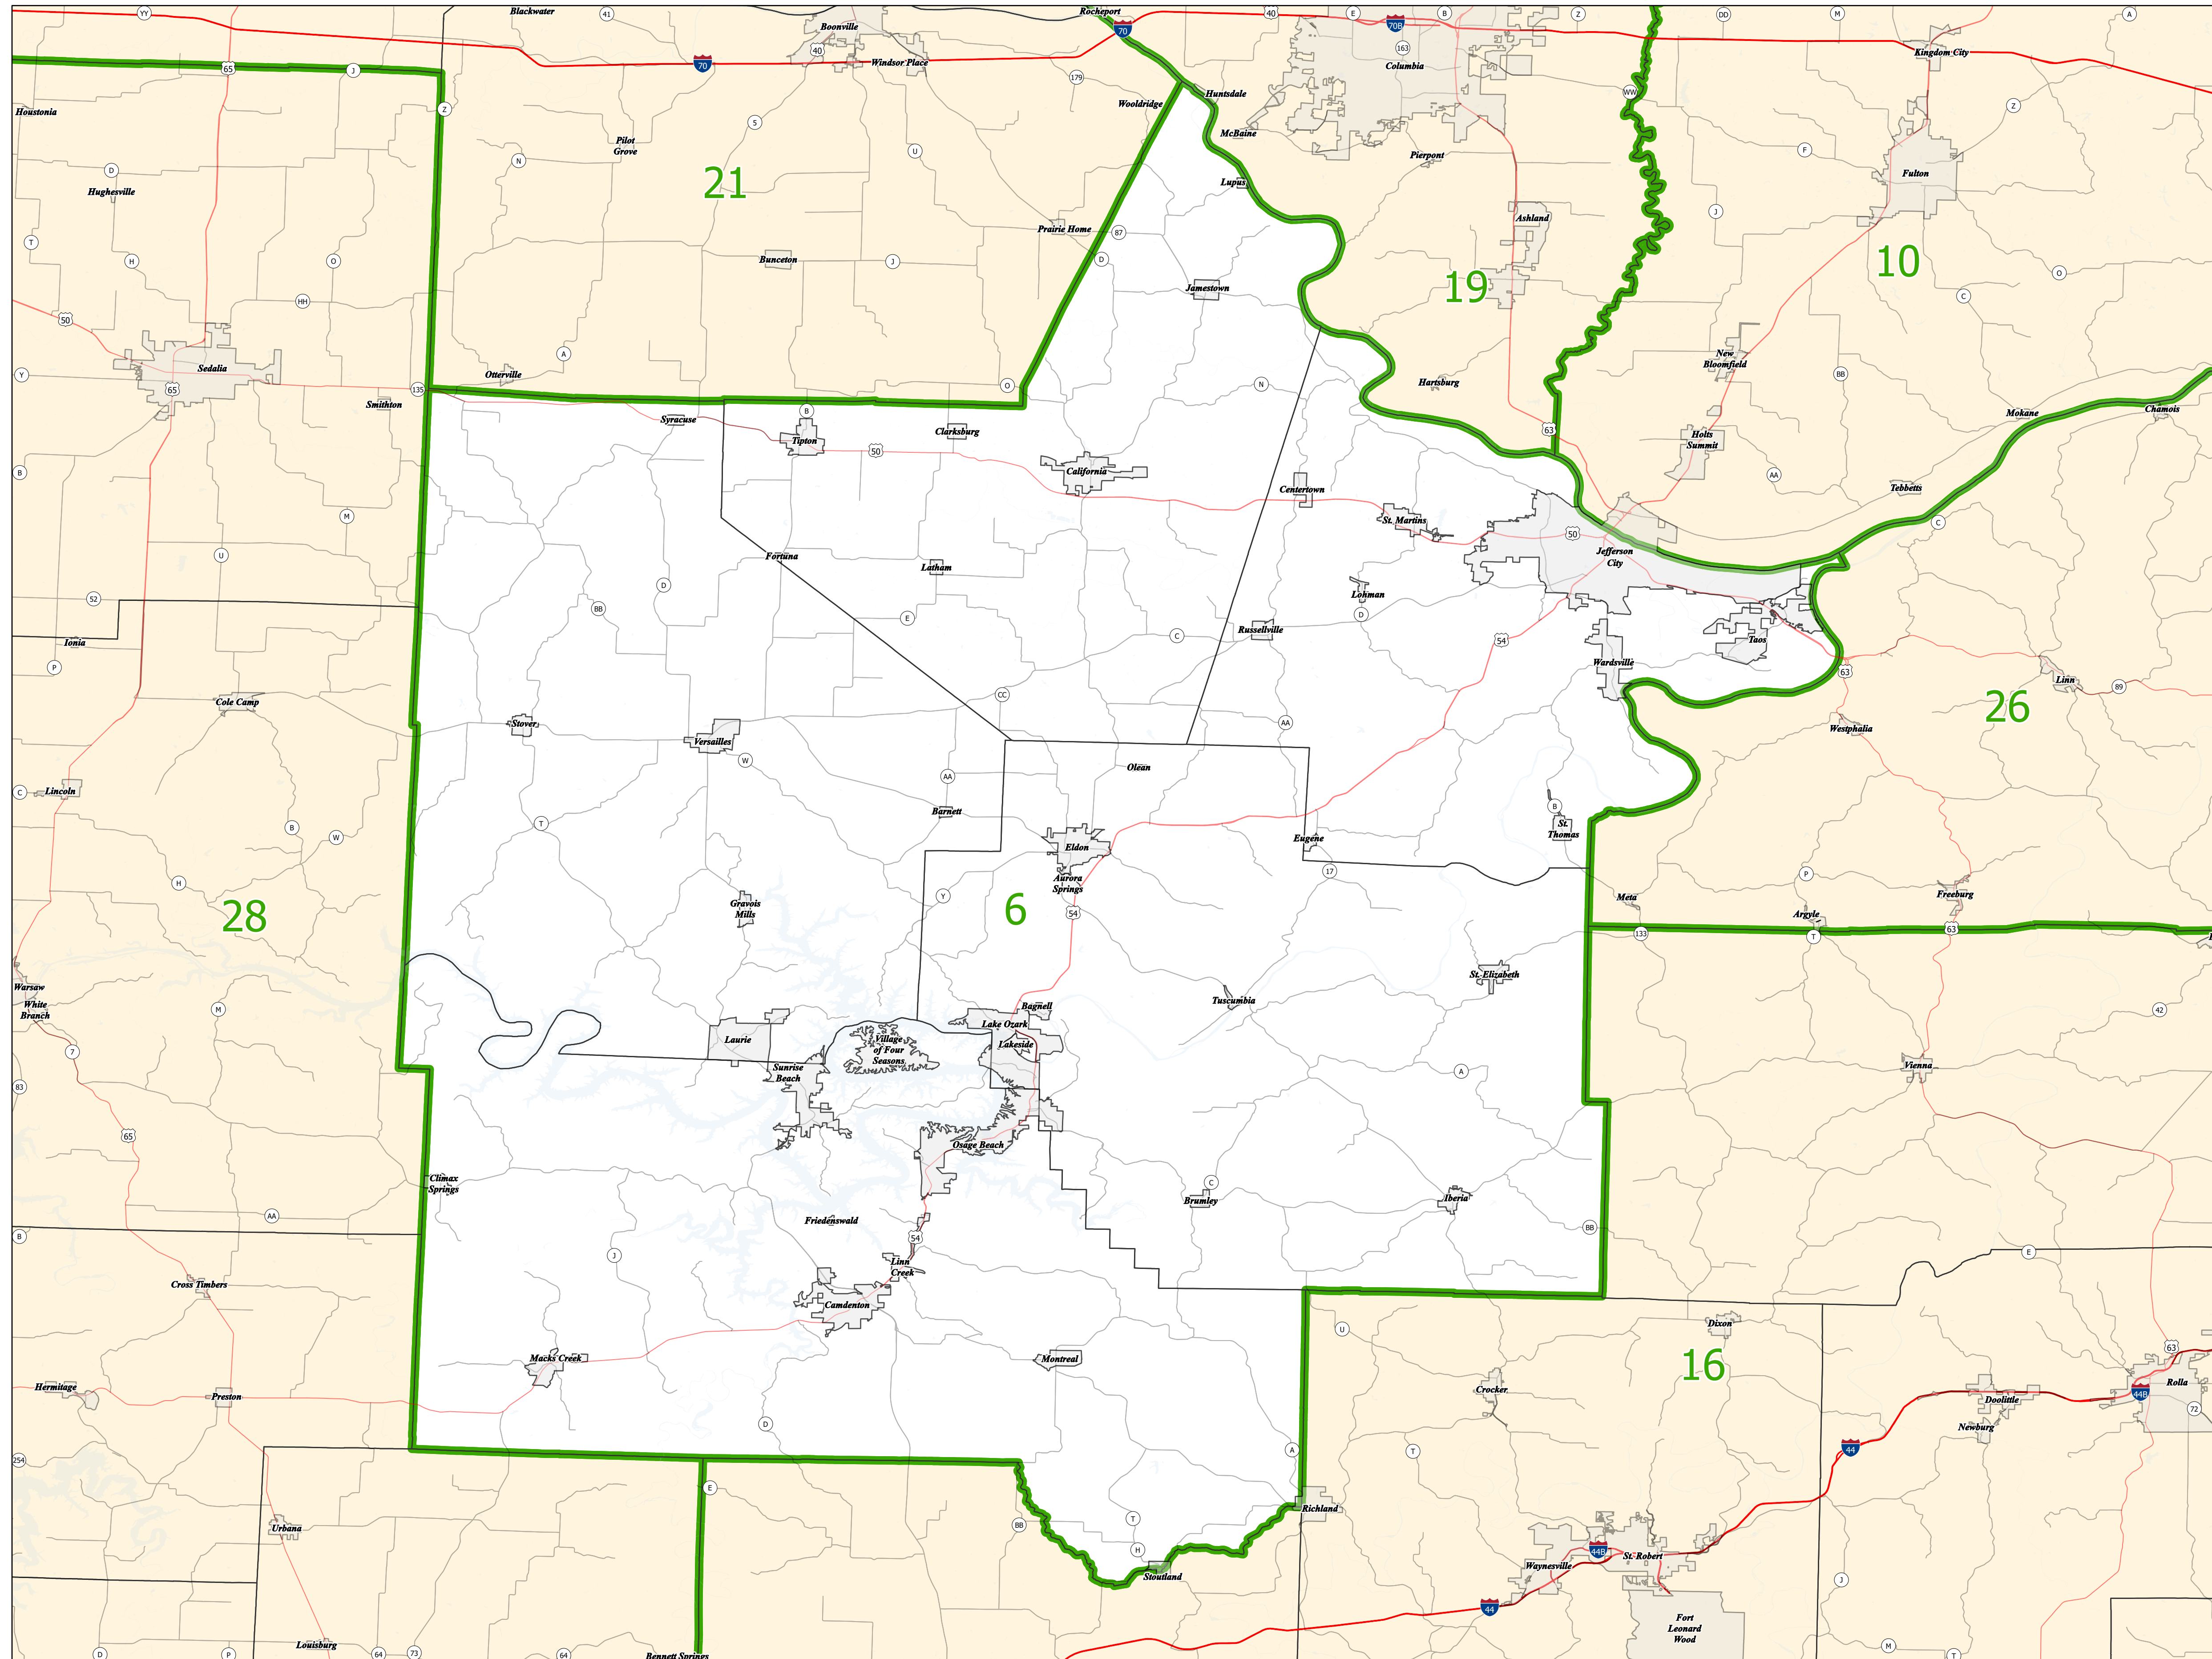

# Missouri Senate District 6

Area of Interest

District Extent

- ▬ Senate Districts
- Areas outside of District
- Incorporated Places\*
- Counties
- MO Highways
- U.S. Highways
- Interstates
- Roads

\* Includes Census Designated Places

Office of Administration  
Redistricting Office