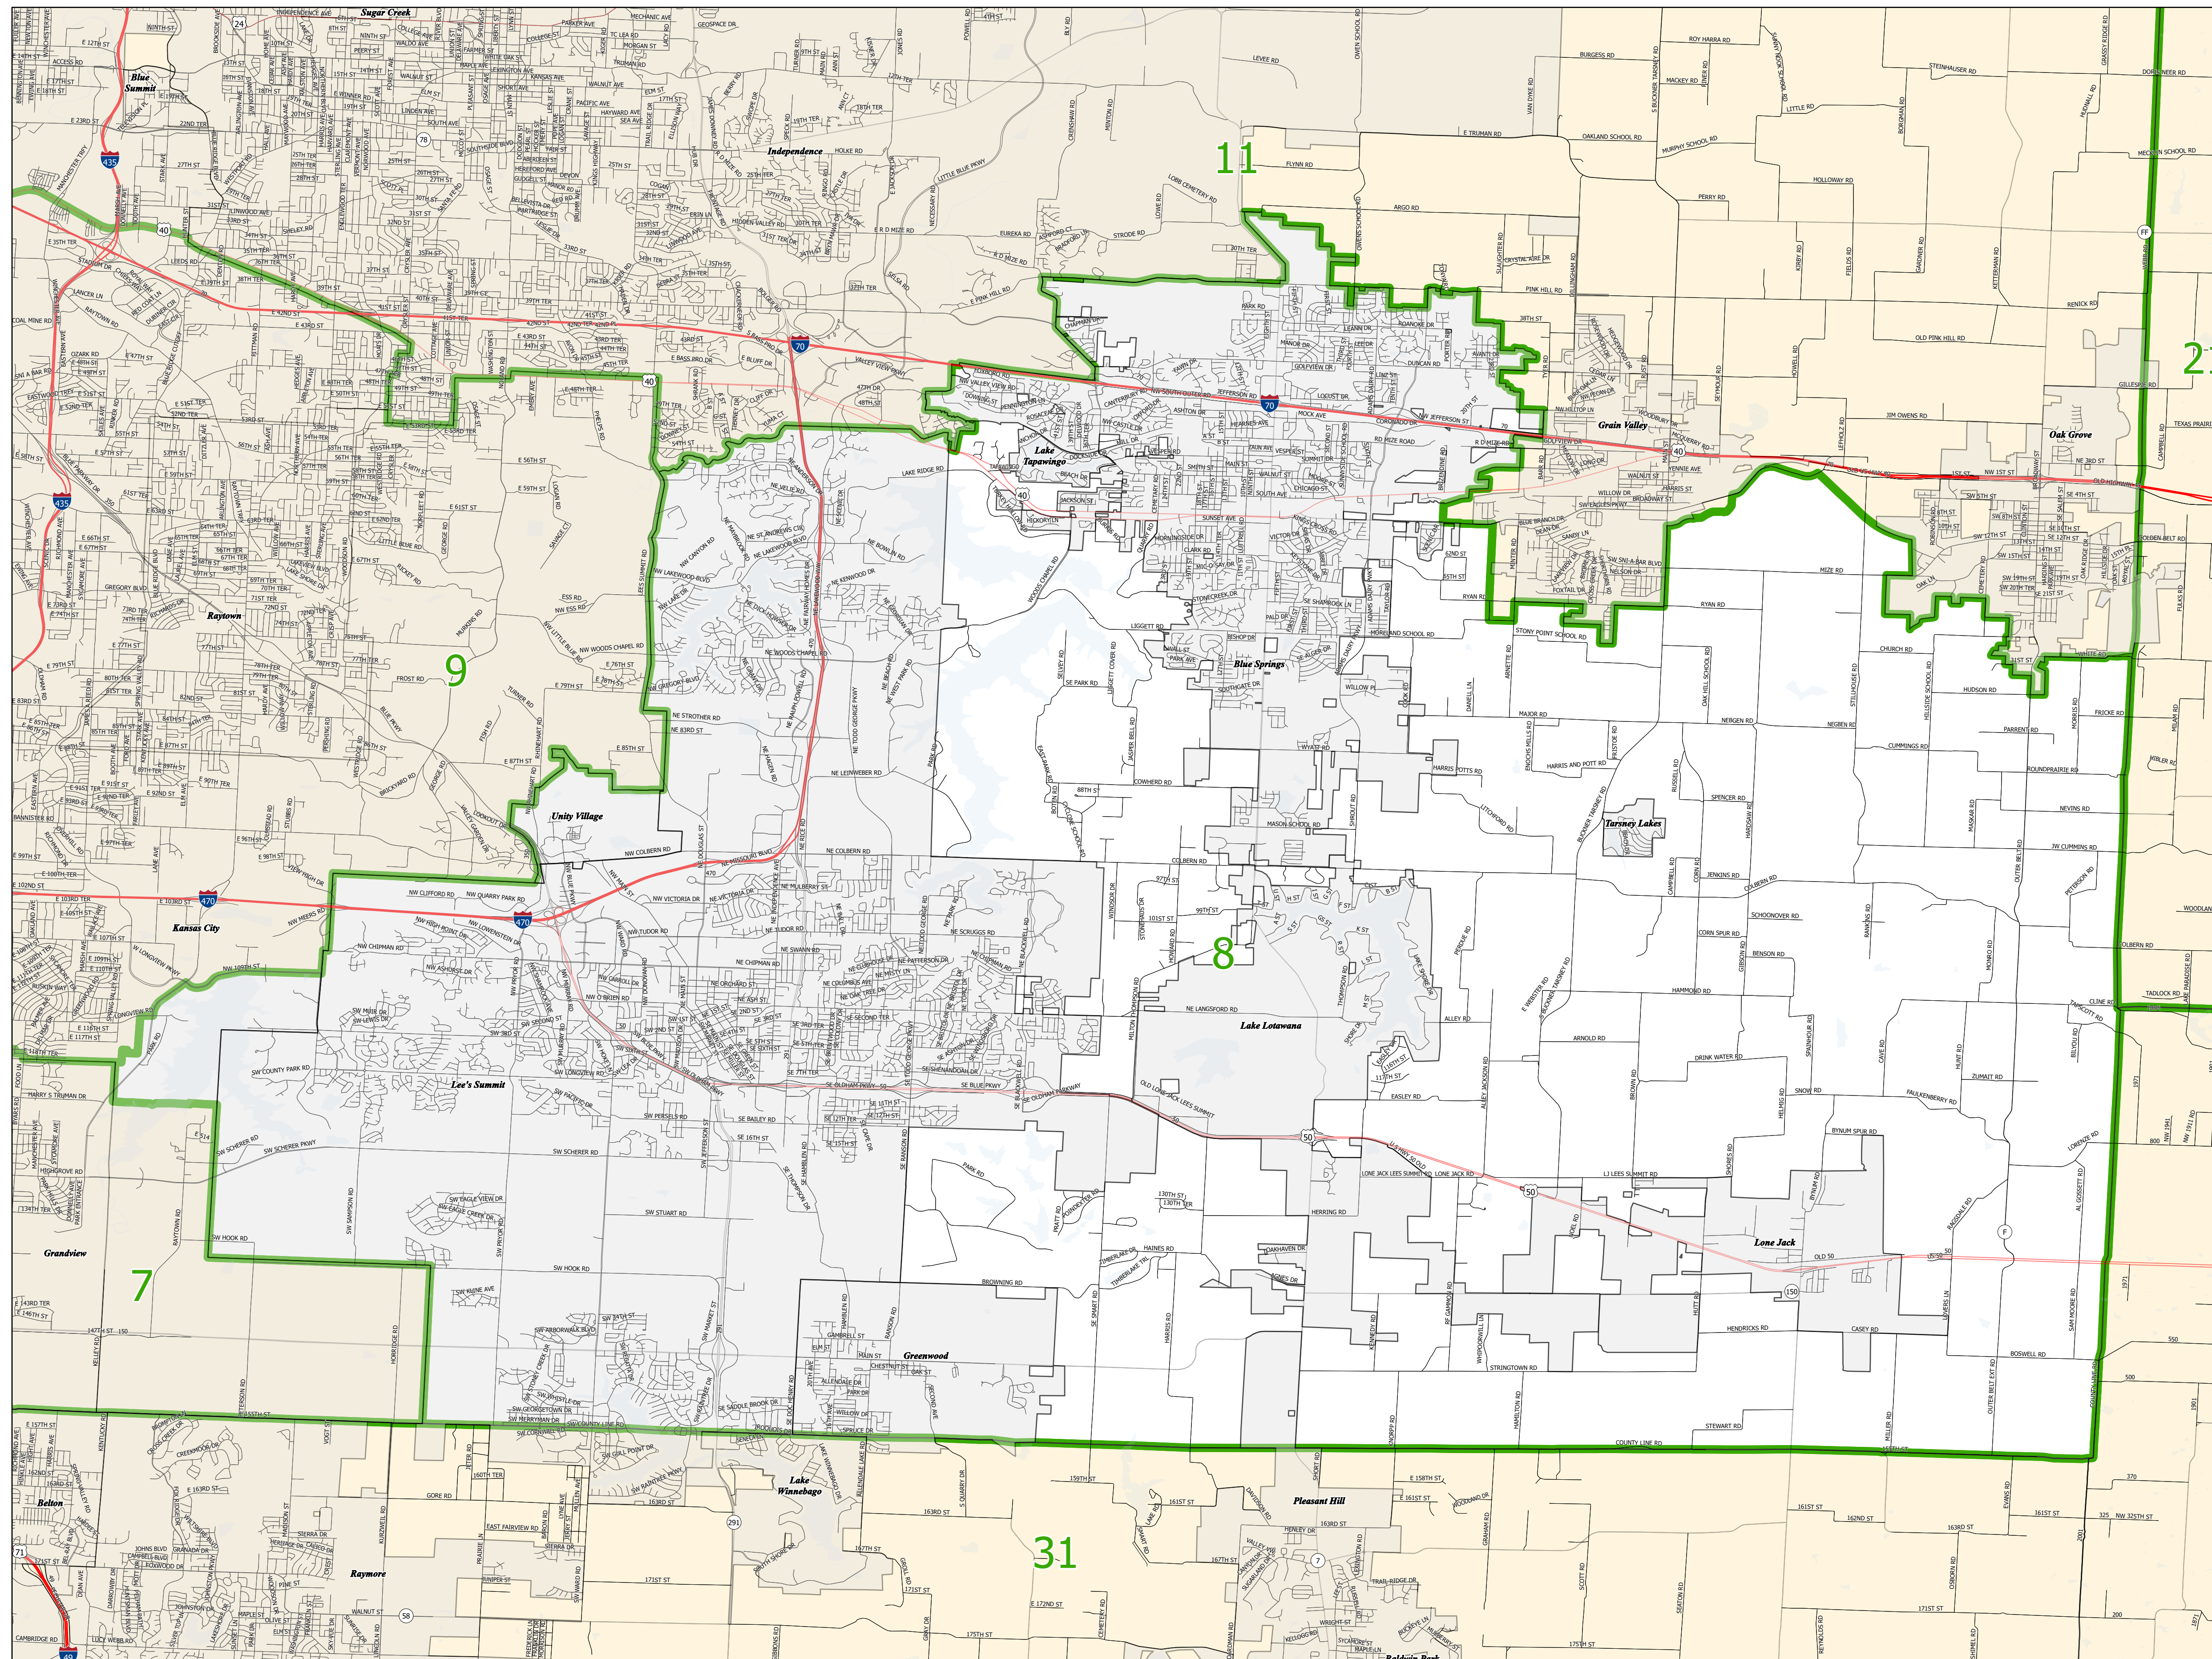

# Missouri Senate District 8

Area of Interest

District Extent

- ▬ Senate Districts
- Areas outside of District
- Incorporated Places\*
- Counties
- 99 MO Highways
- 99 U.S. Highways
- 99 Interstates
- Roads

\* Includes Census Designated Places

Office of Administration  
Redistricting Office