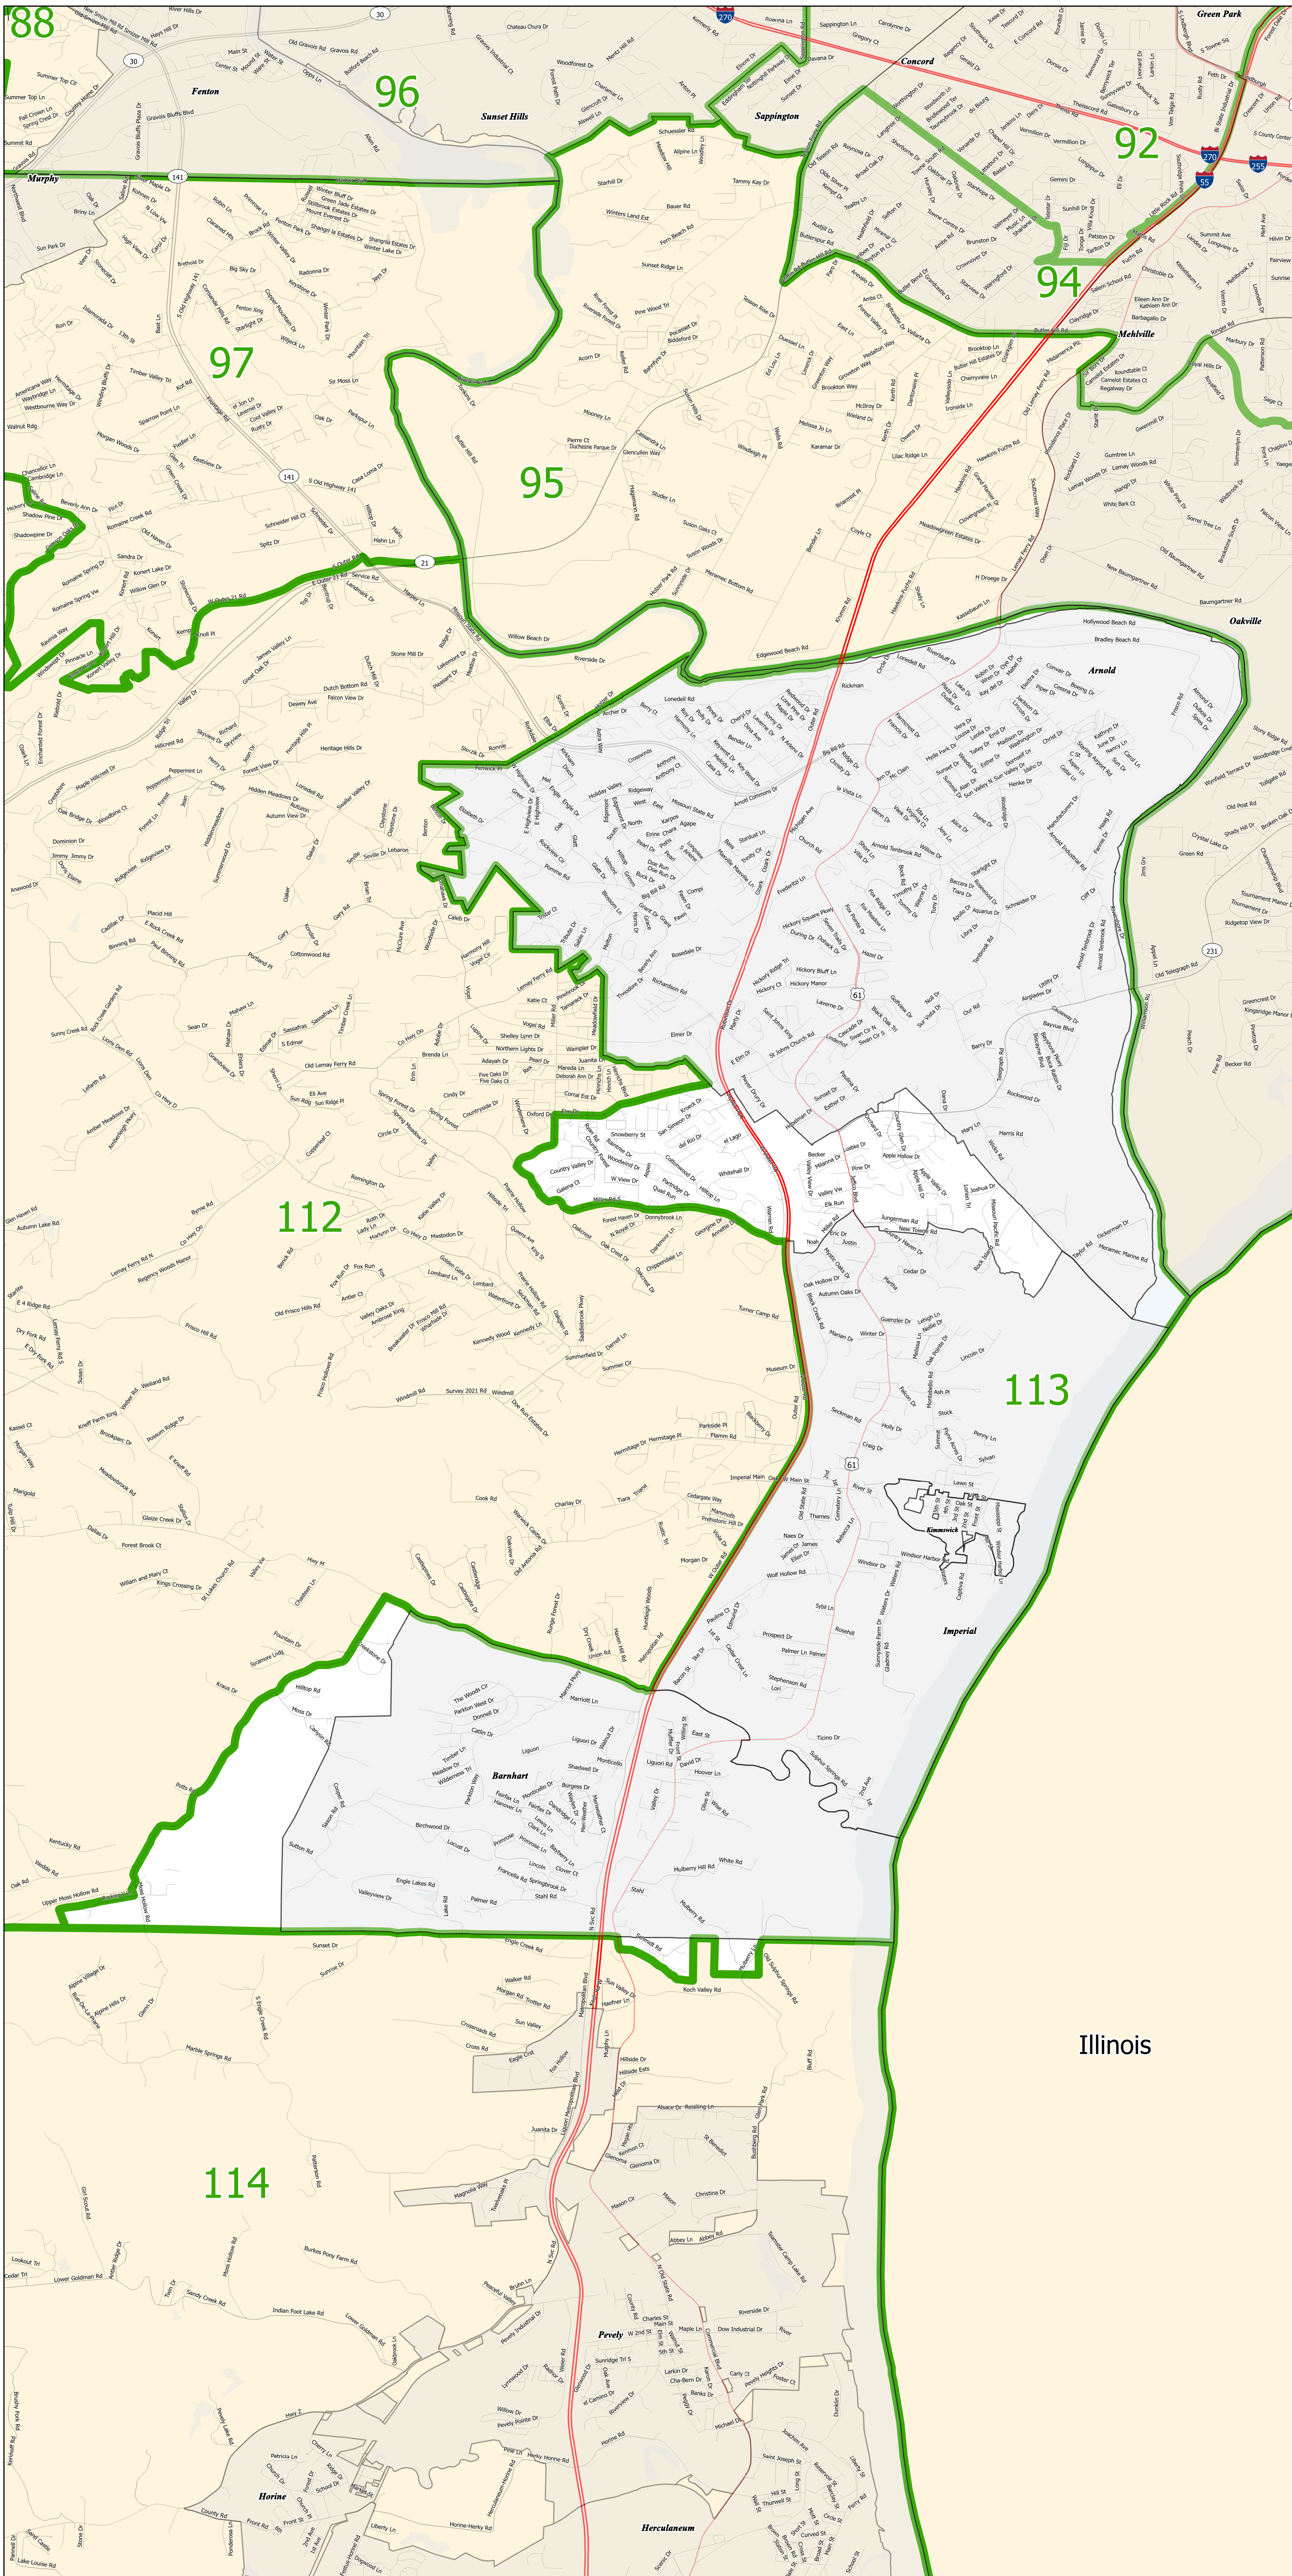

Missouri House District 113

Area of Interest

District 113

* Includes Census Designated Places

Office of Administration
Redistricting Office