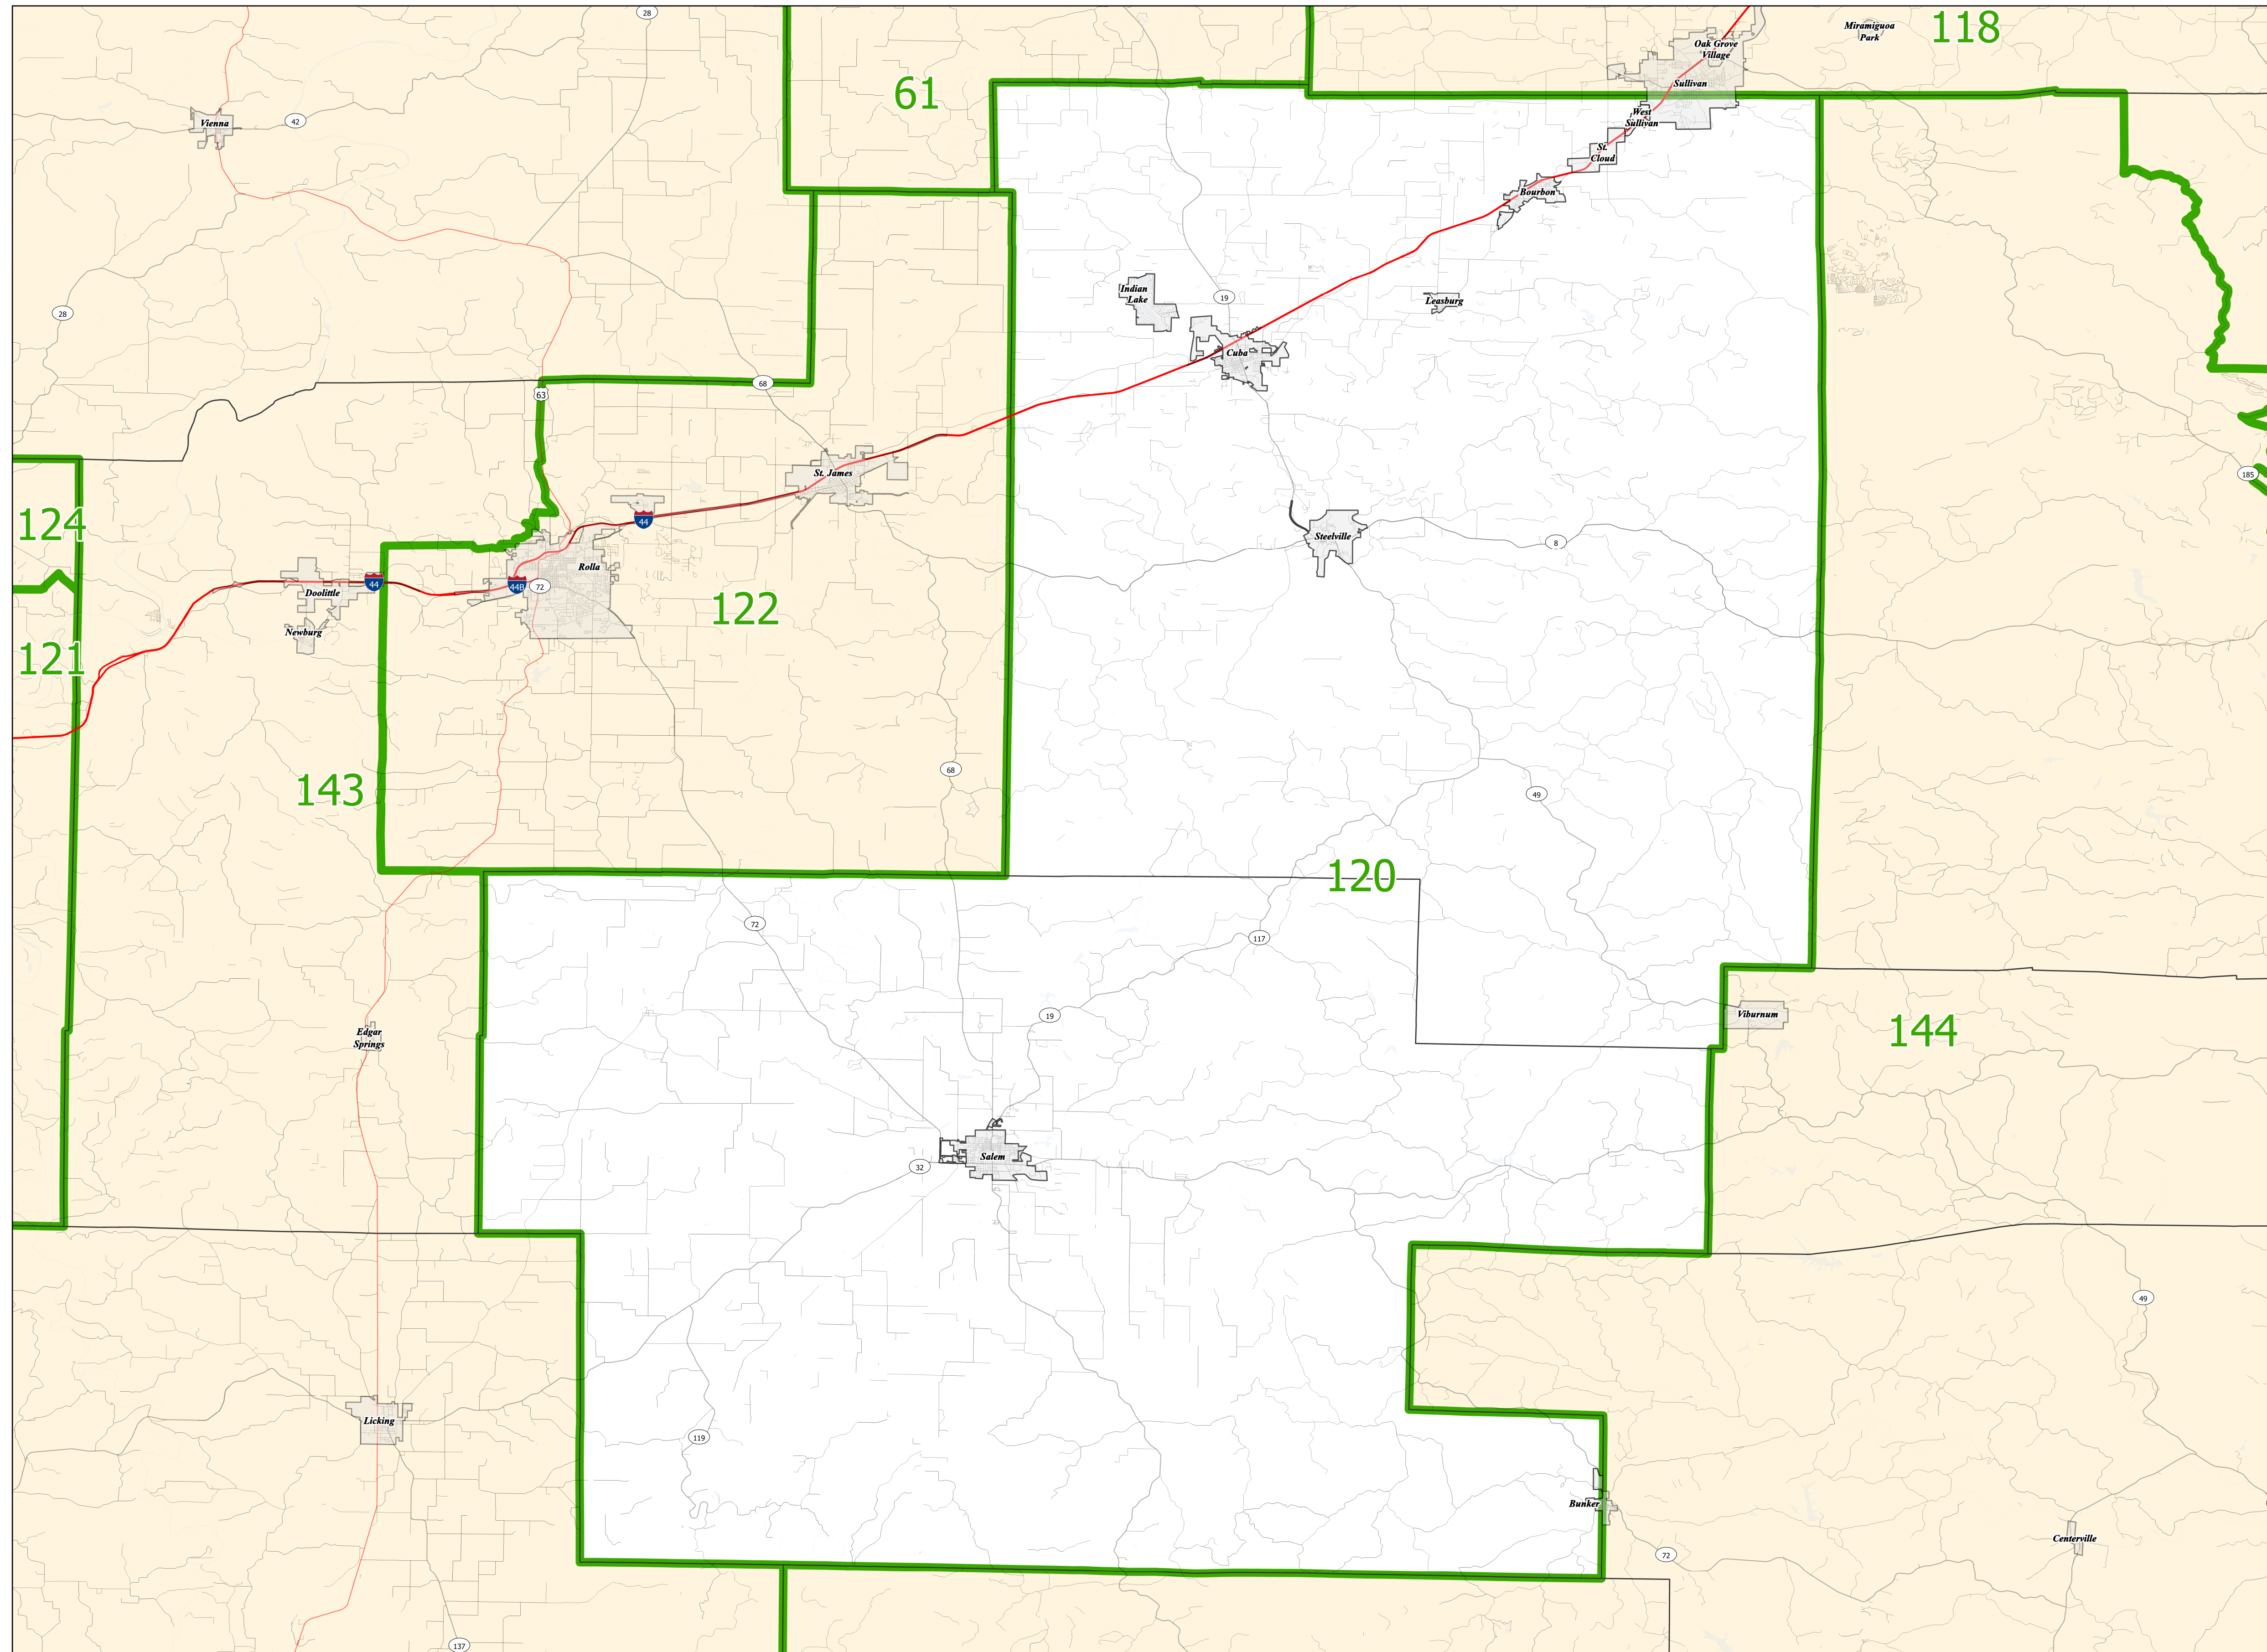

# Missouri House District 120

Area of Interest

District Extent

\* Includes Census Designated Places

Office of Administration  
Redistricting Office