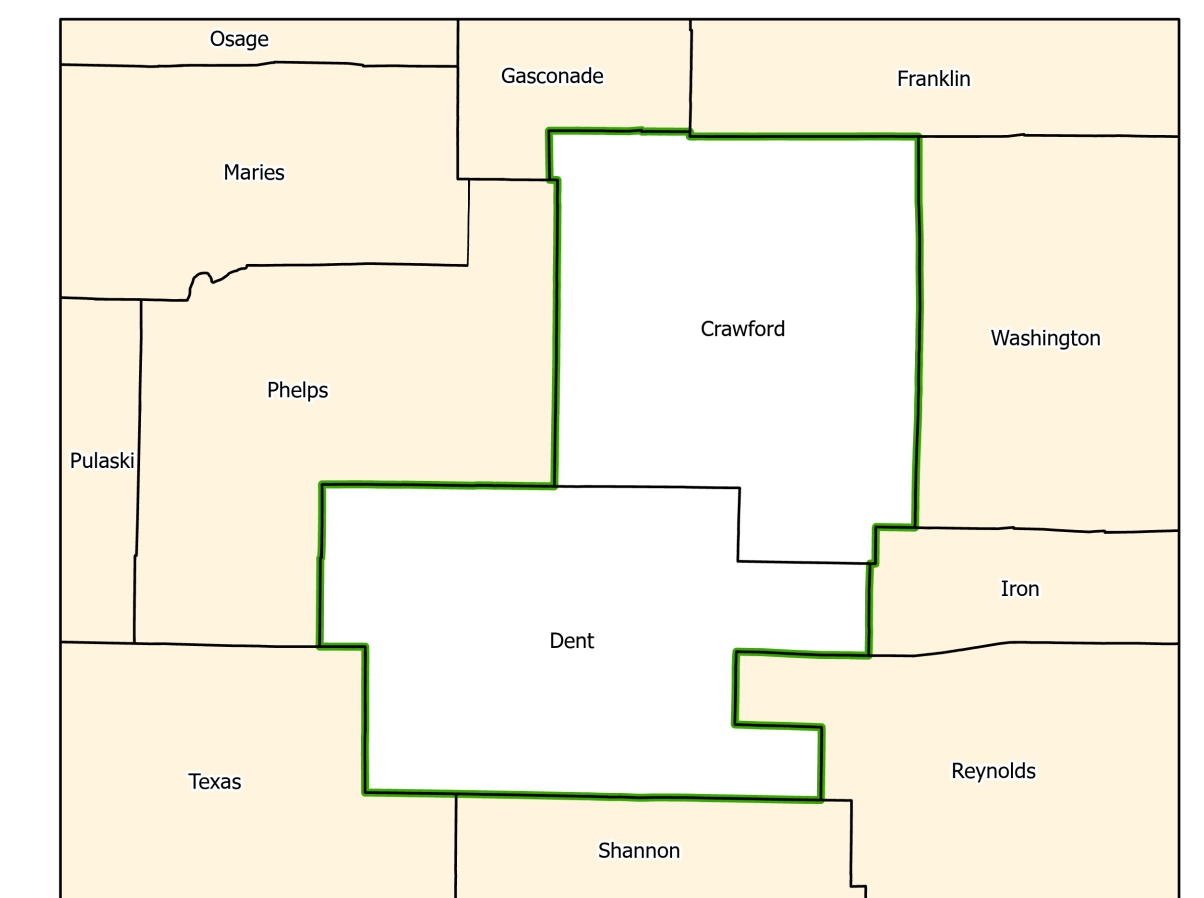

# Missouri House District 120

Area of Interest

District Extent

\* Includes Census Designated Places

Office of Administration  
Redistricting Office