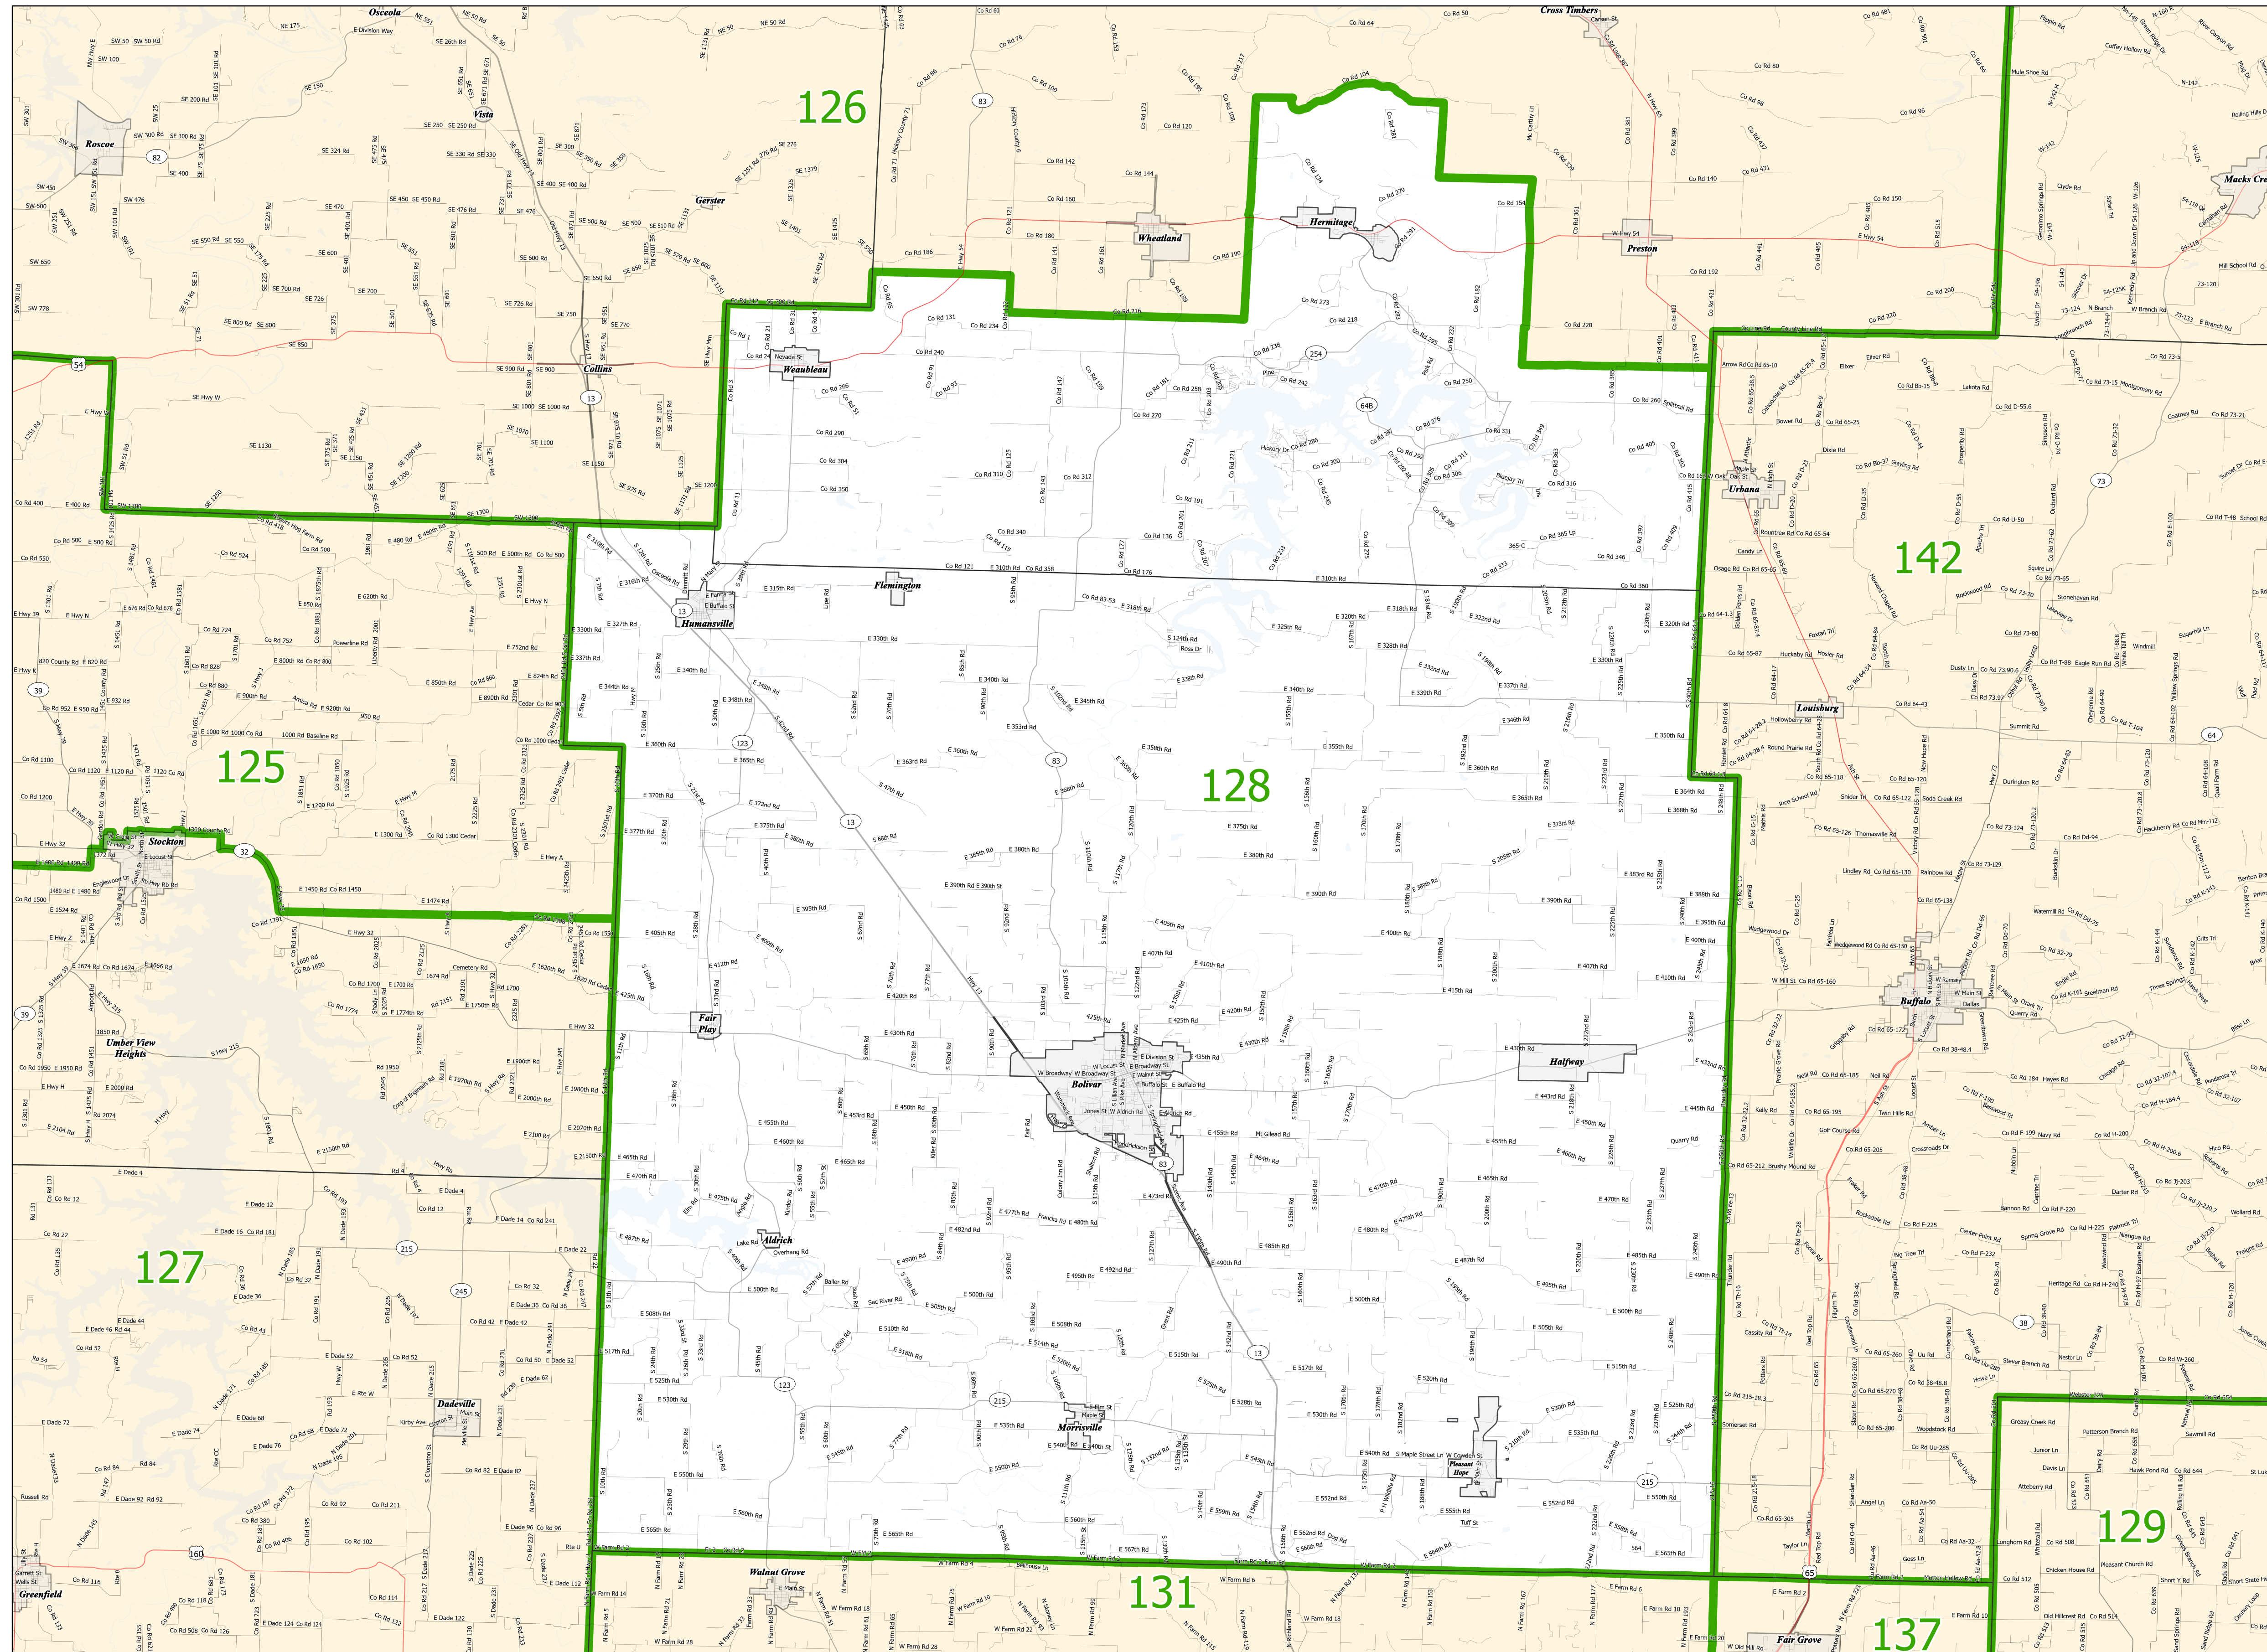

# Missouri House District 128

Area of Interest

District Extent

- House Districts
- Areas outside of District
- Incorporated Places\*
- Counties
- M.O. Highways
- U.S. Highways
- Interstates
- Roads

\* Includes Census Designated Places

Office of Administration  
Redistricting Office