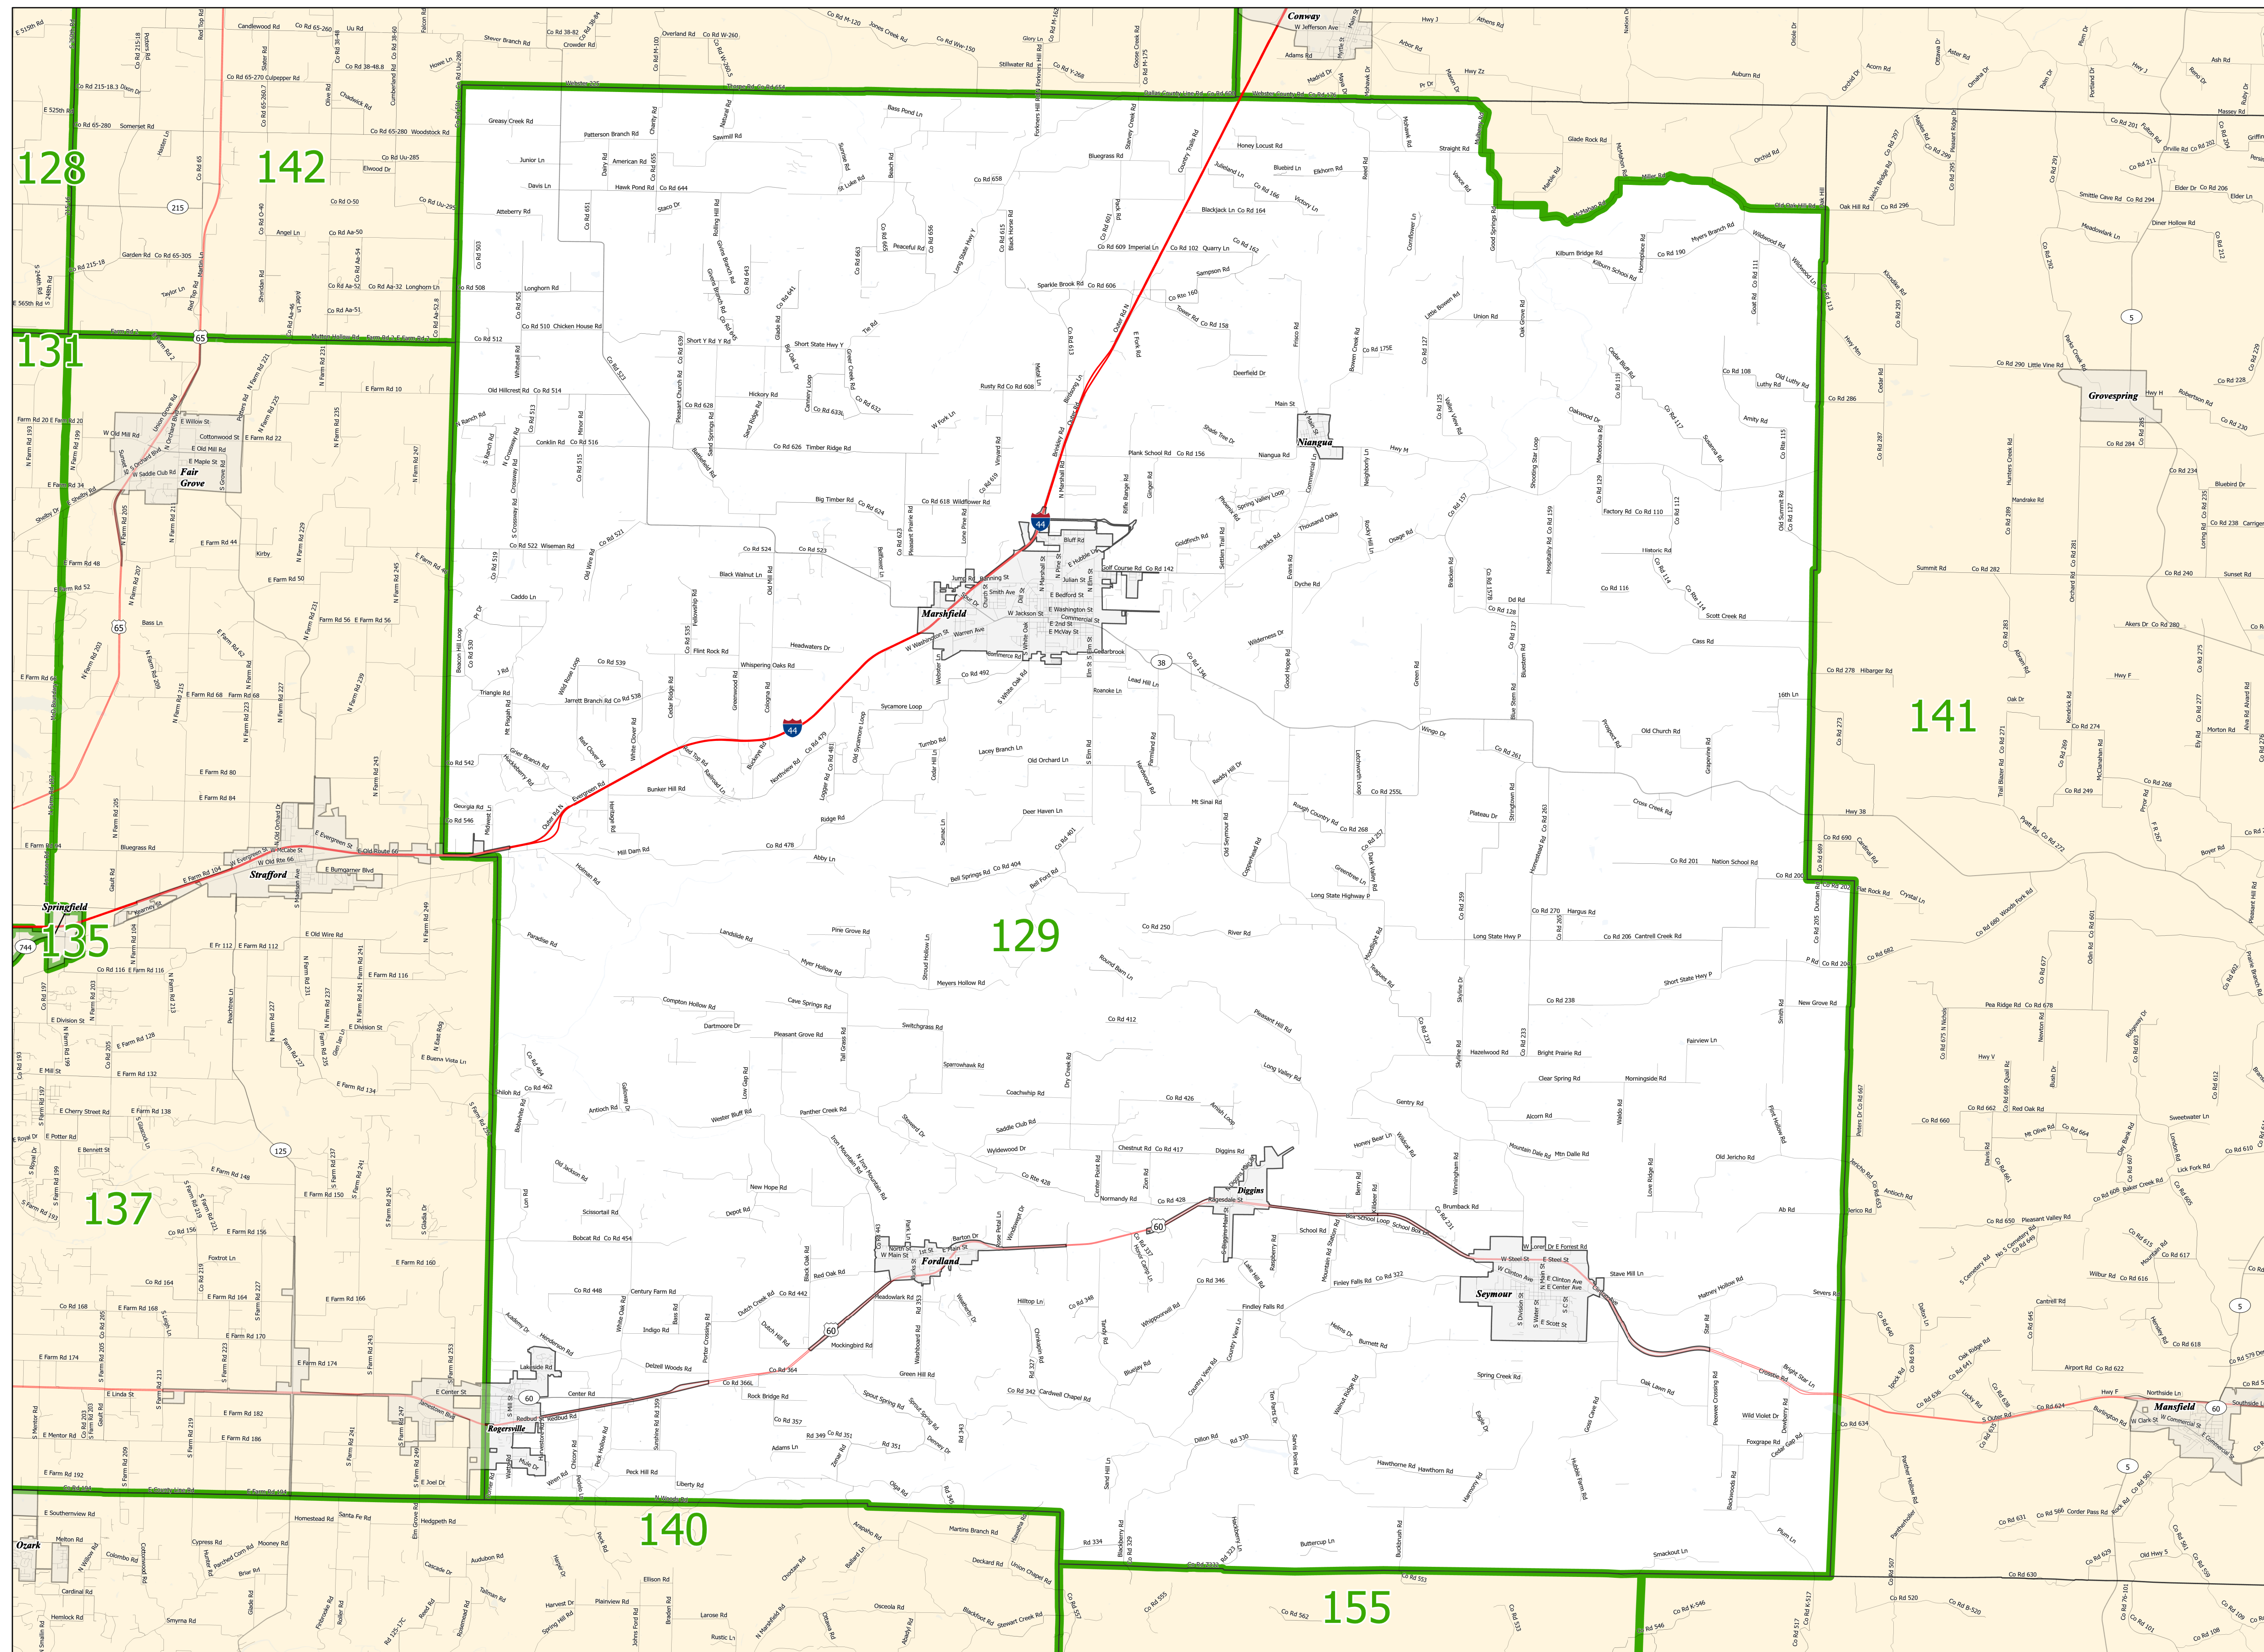

Missouri House District 129

Area of Interest

District Extent

* Includes Census Designated Places

Office of Administration
Redistricting Office