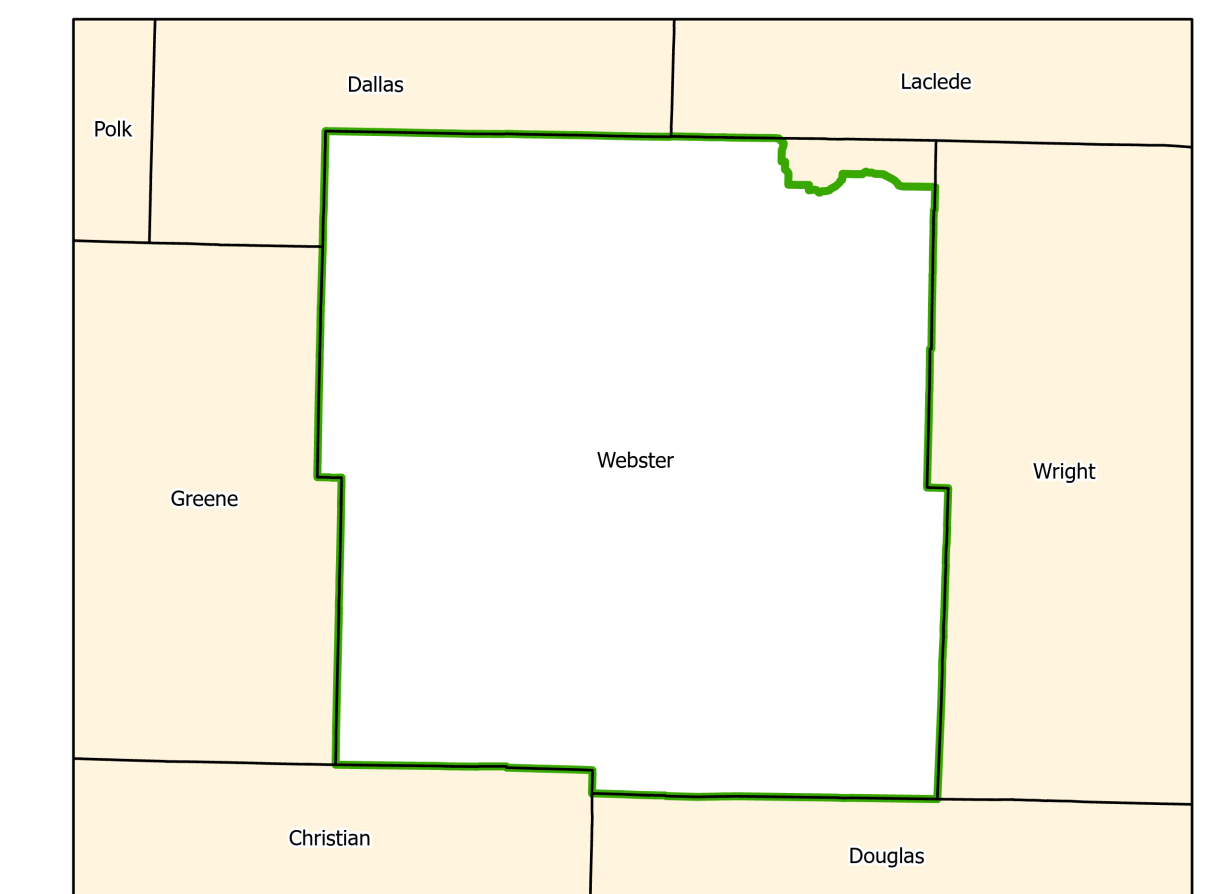

Missouri House District 129

Area of Interest

District Extent

* Includes Census Designated Places

Office of Administration
Redistricting Office