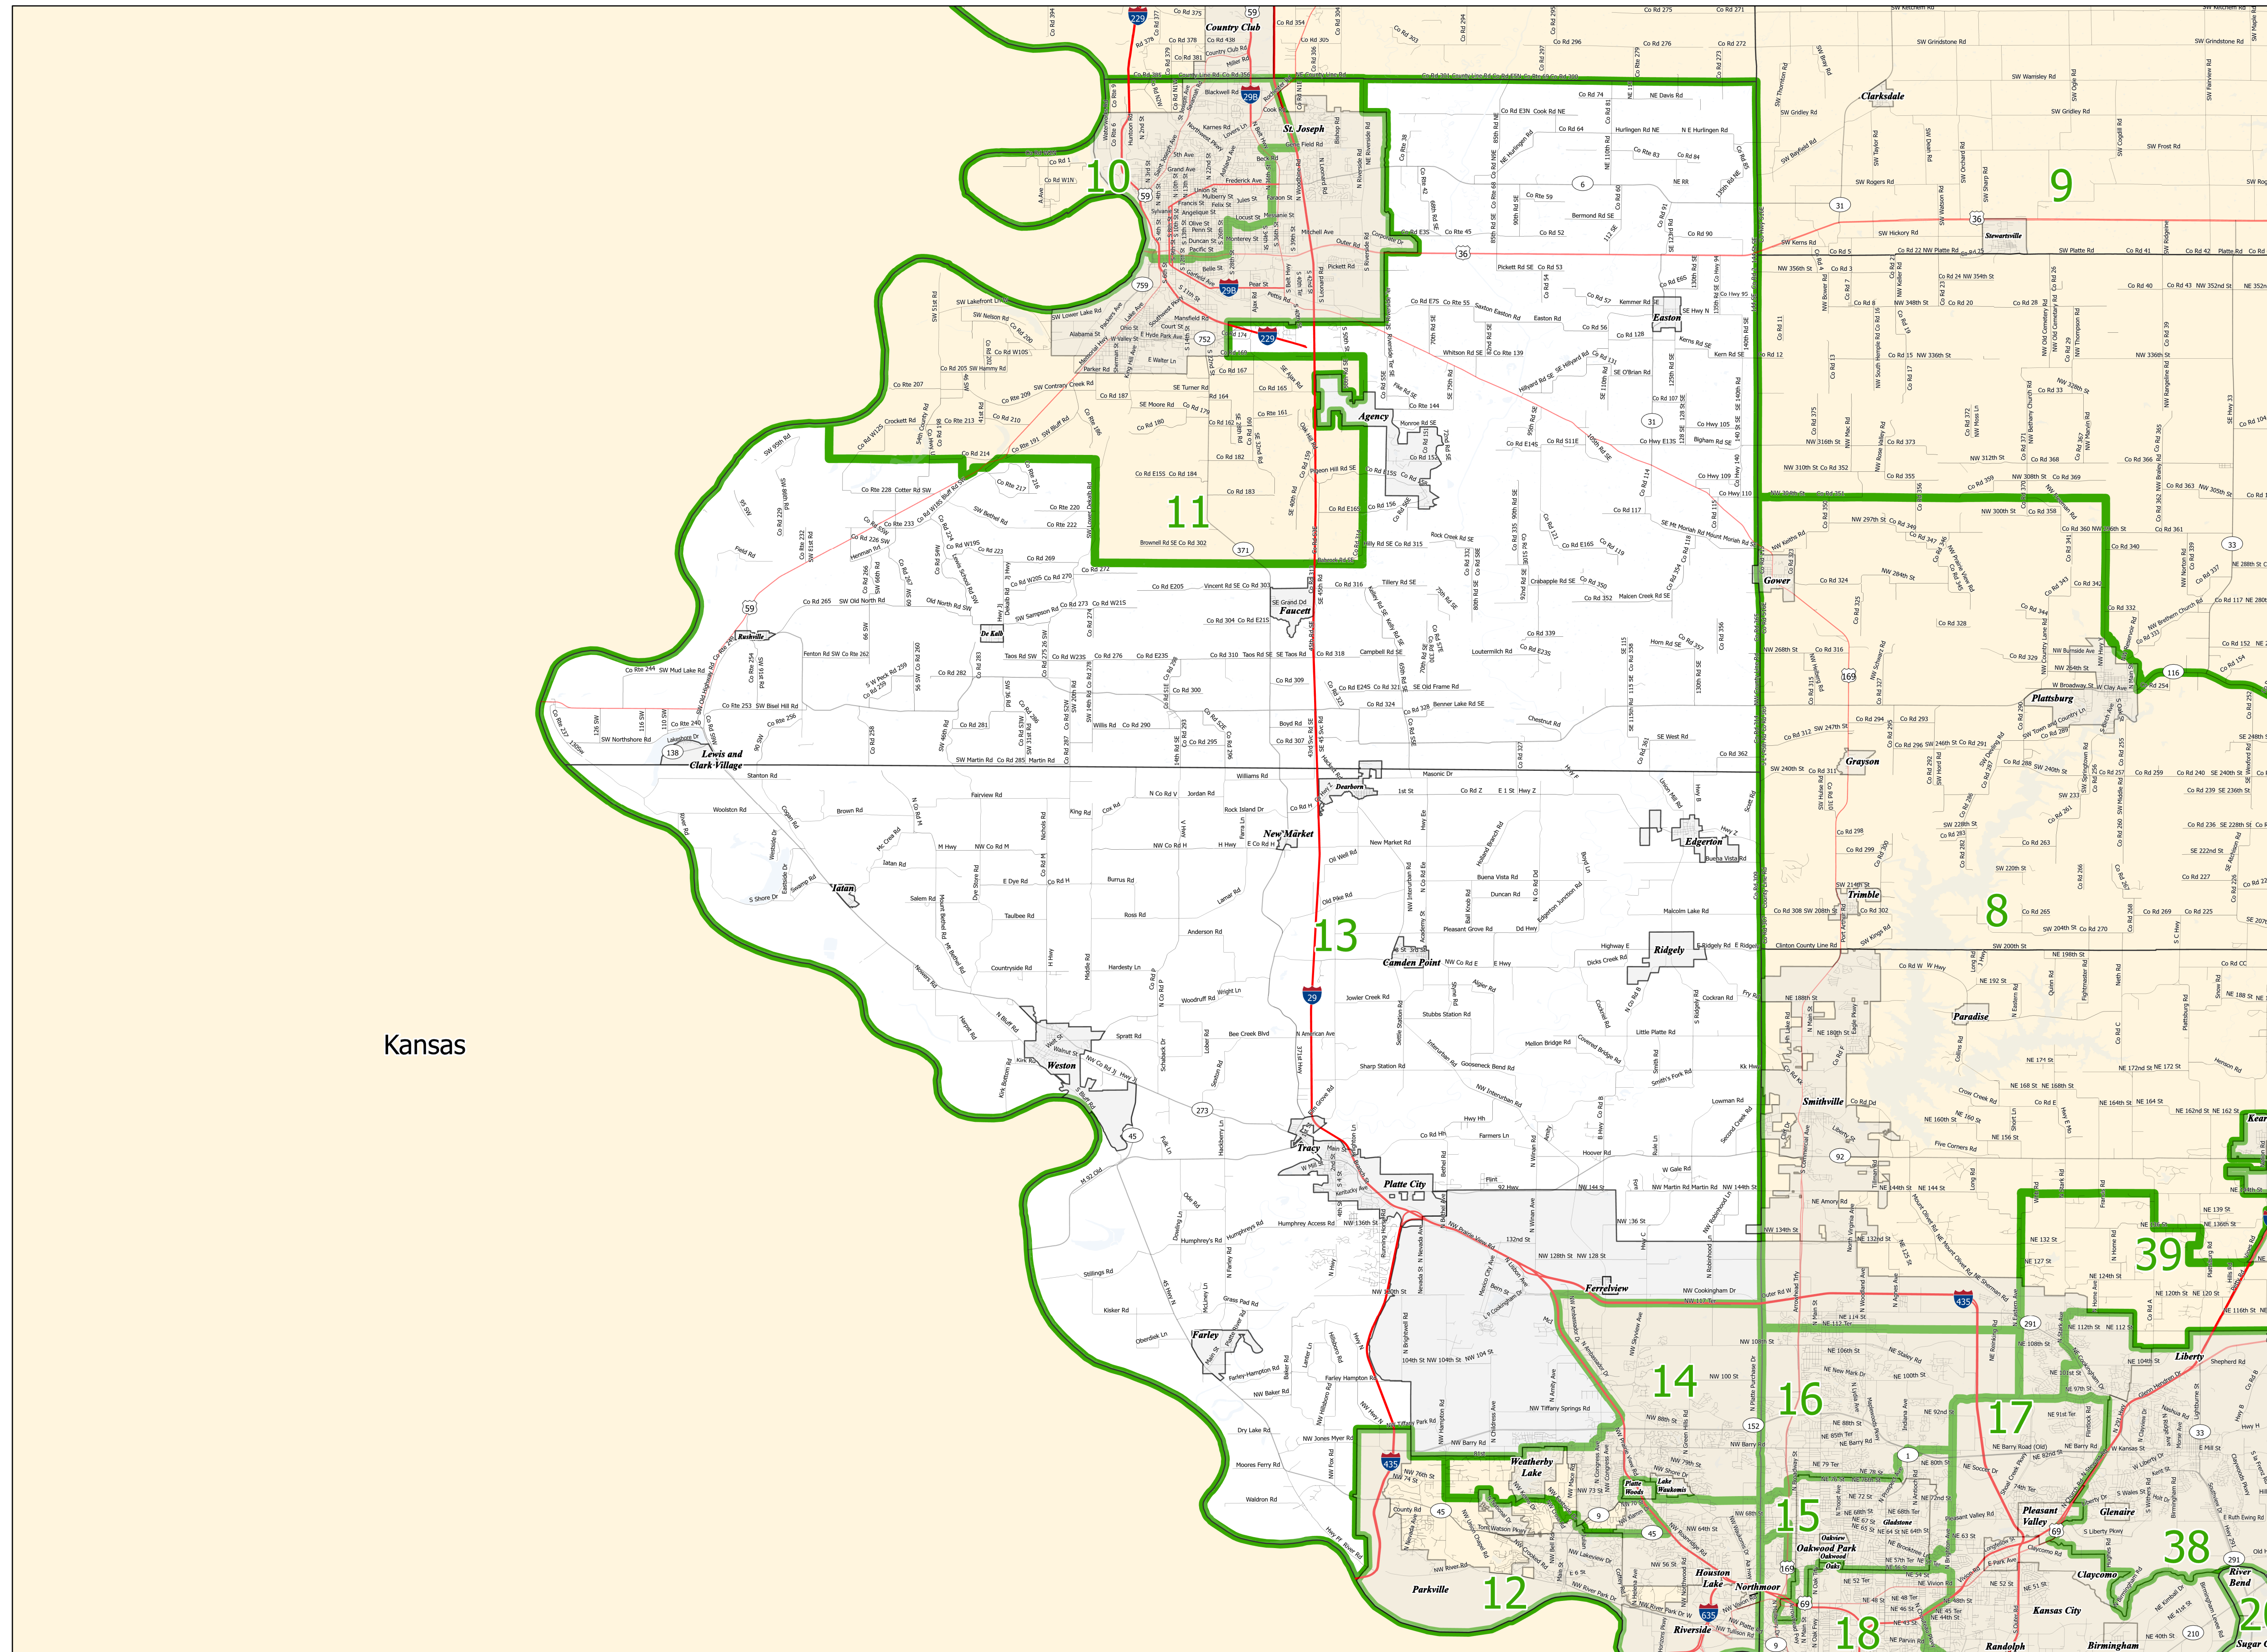

# Missouri House District 13

Kansas

Area of Interest

District Extent

- House Districts
- Areas outside of District
- Incorporated Places\*
- Counties
- M.O. Highways
- U.S. Highways
- Interstates
- Roads

\* Includes Census Designated Places

Office of Administration  
Redistricting Office