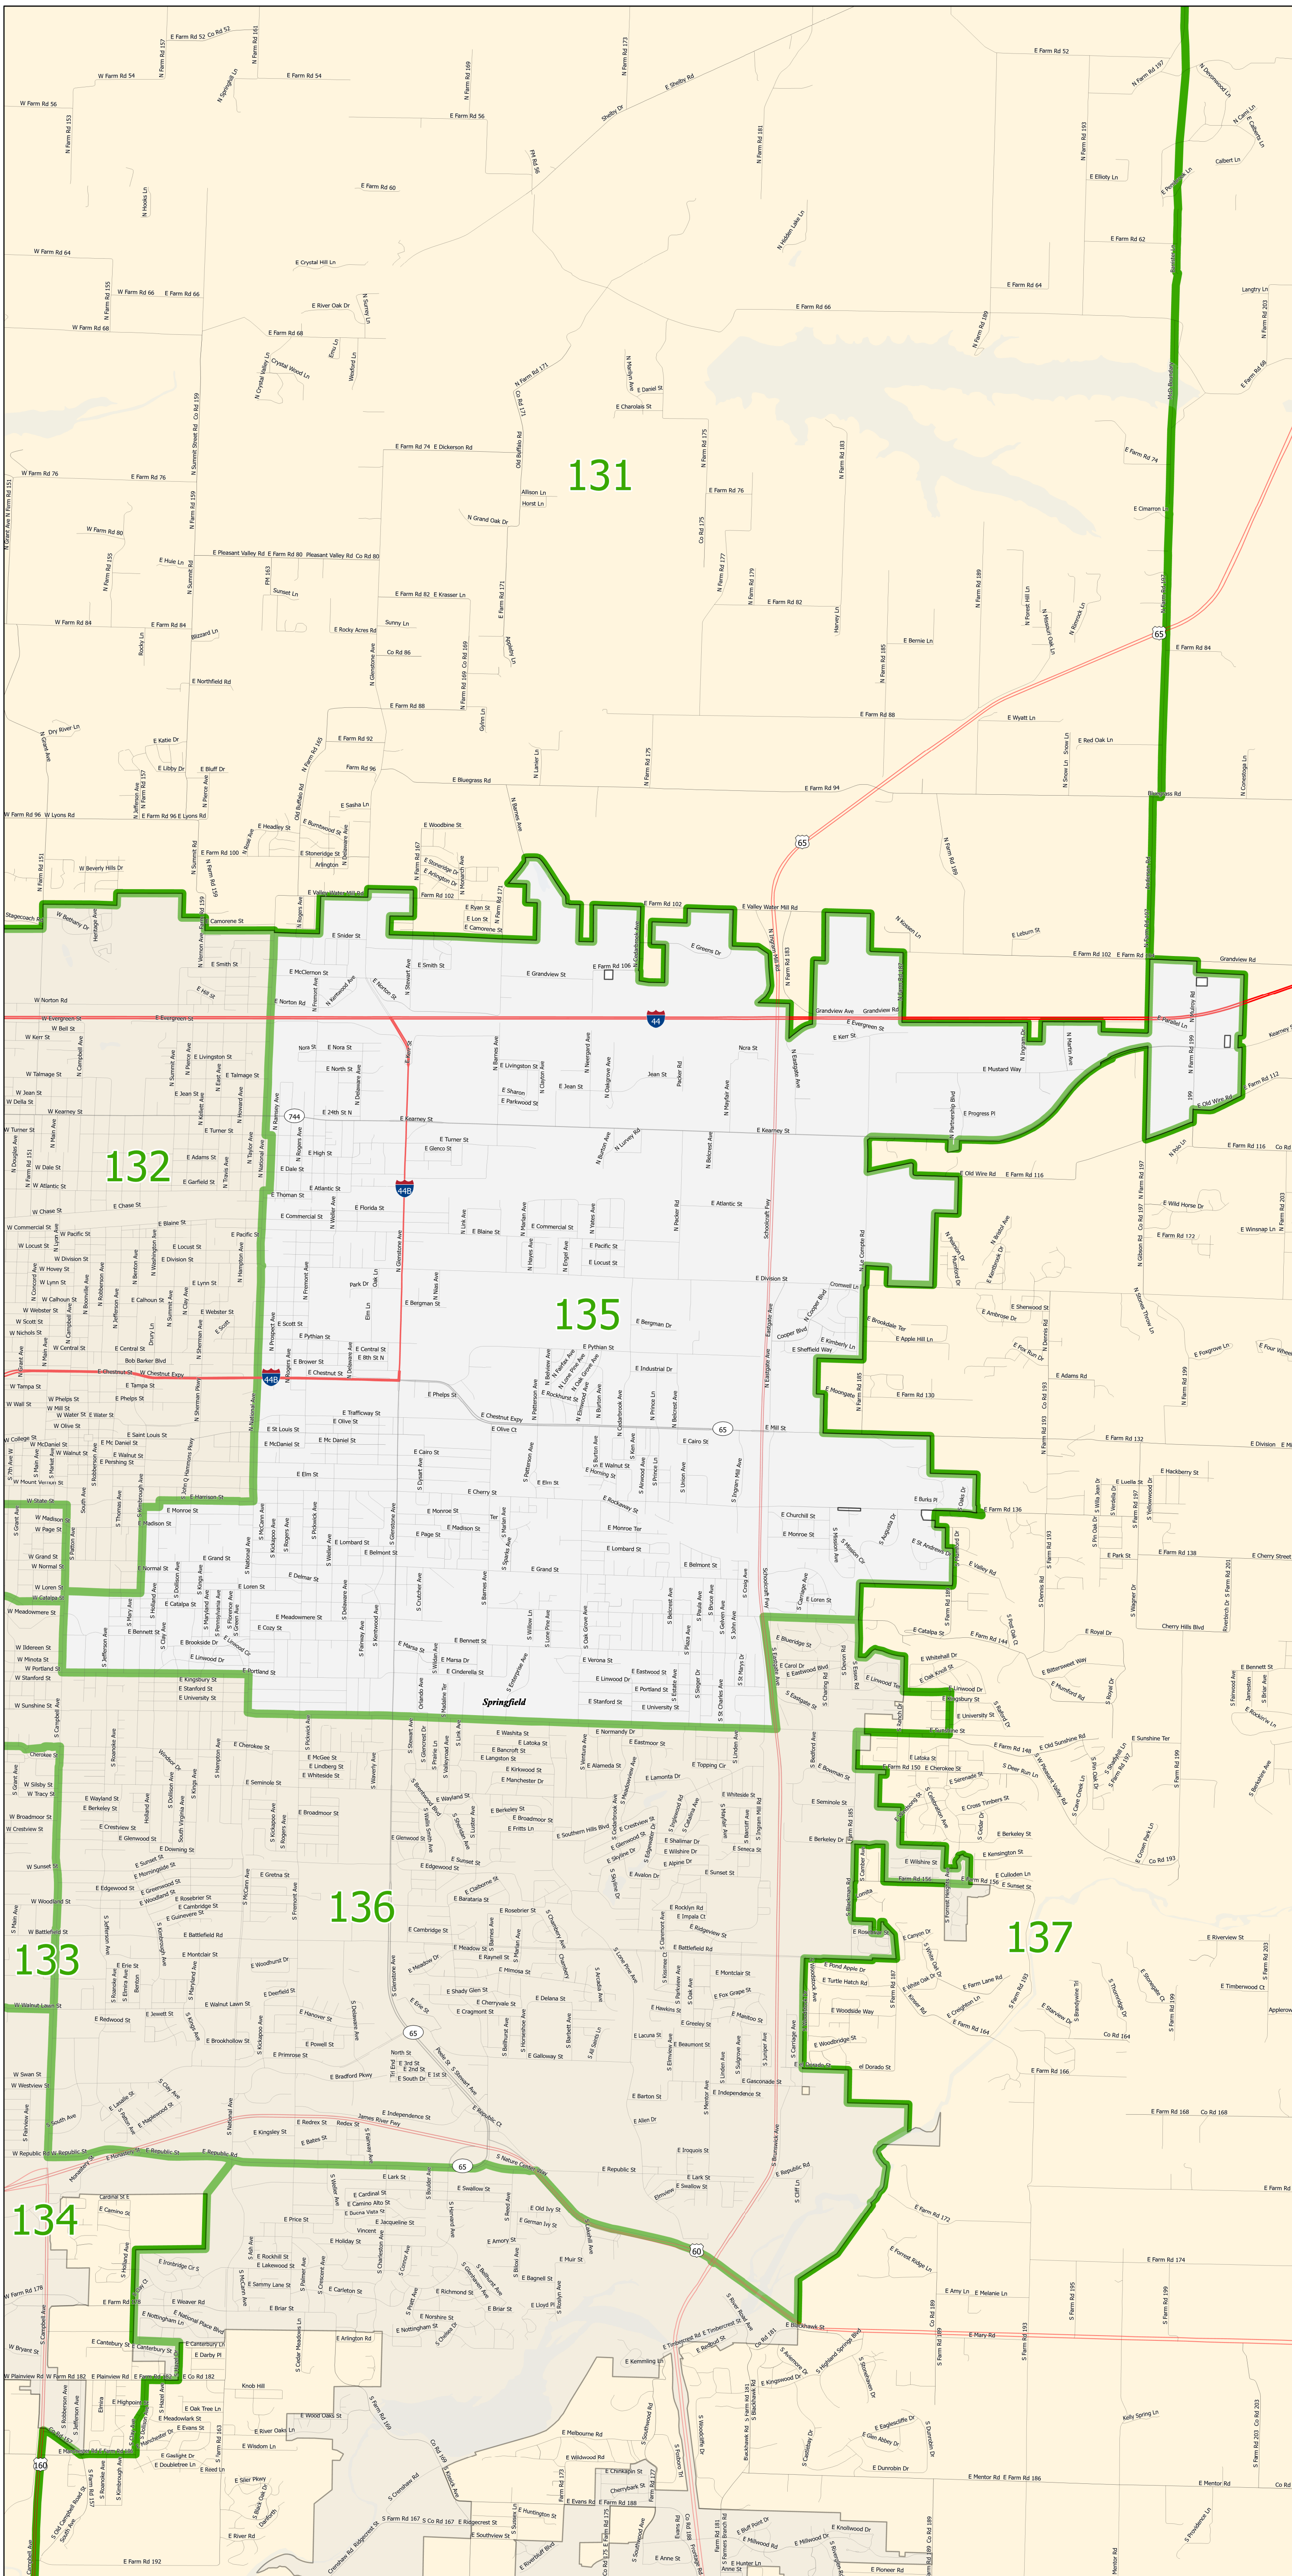

# Missouri House District 135

Area of Interest

District 135

\* Includes Census Designated Place

Office of Administration  
Redistricting Office