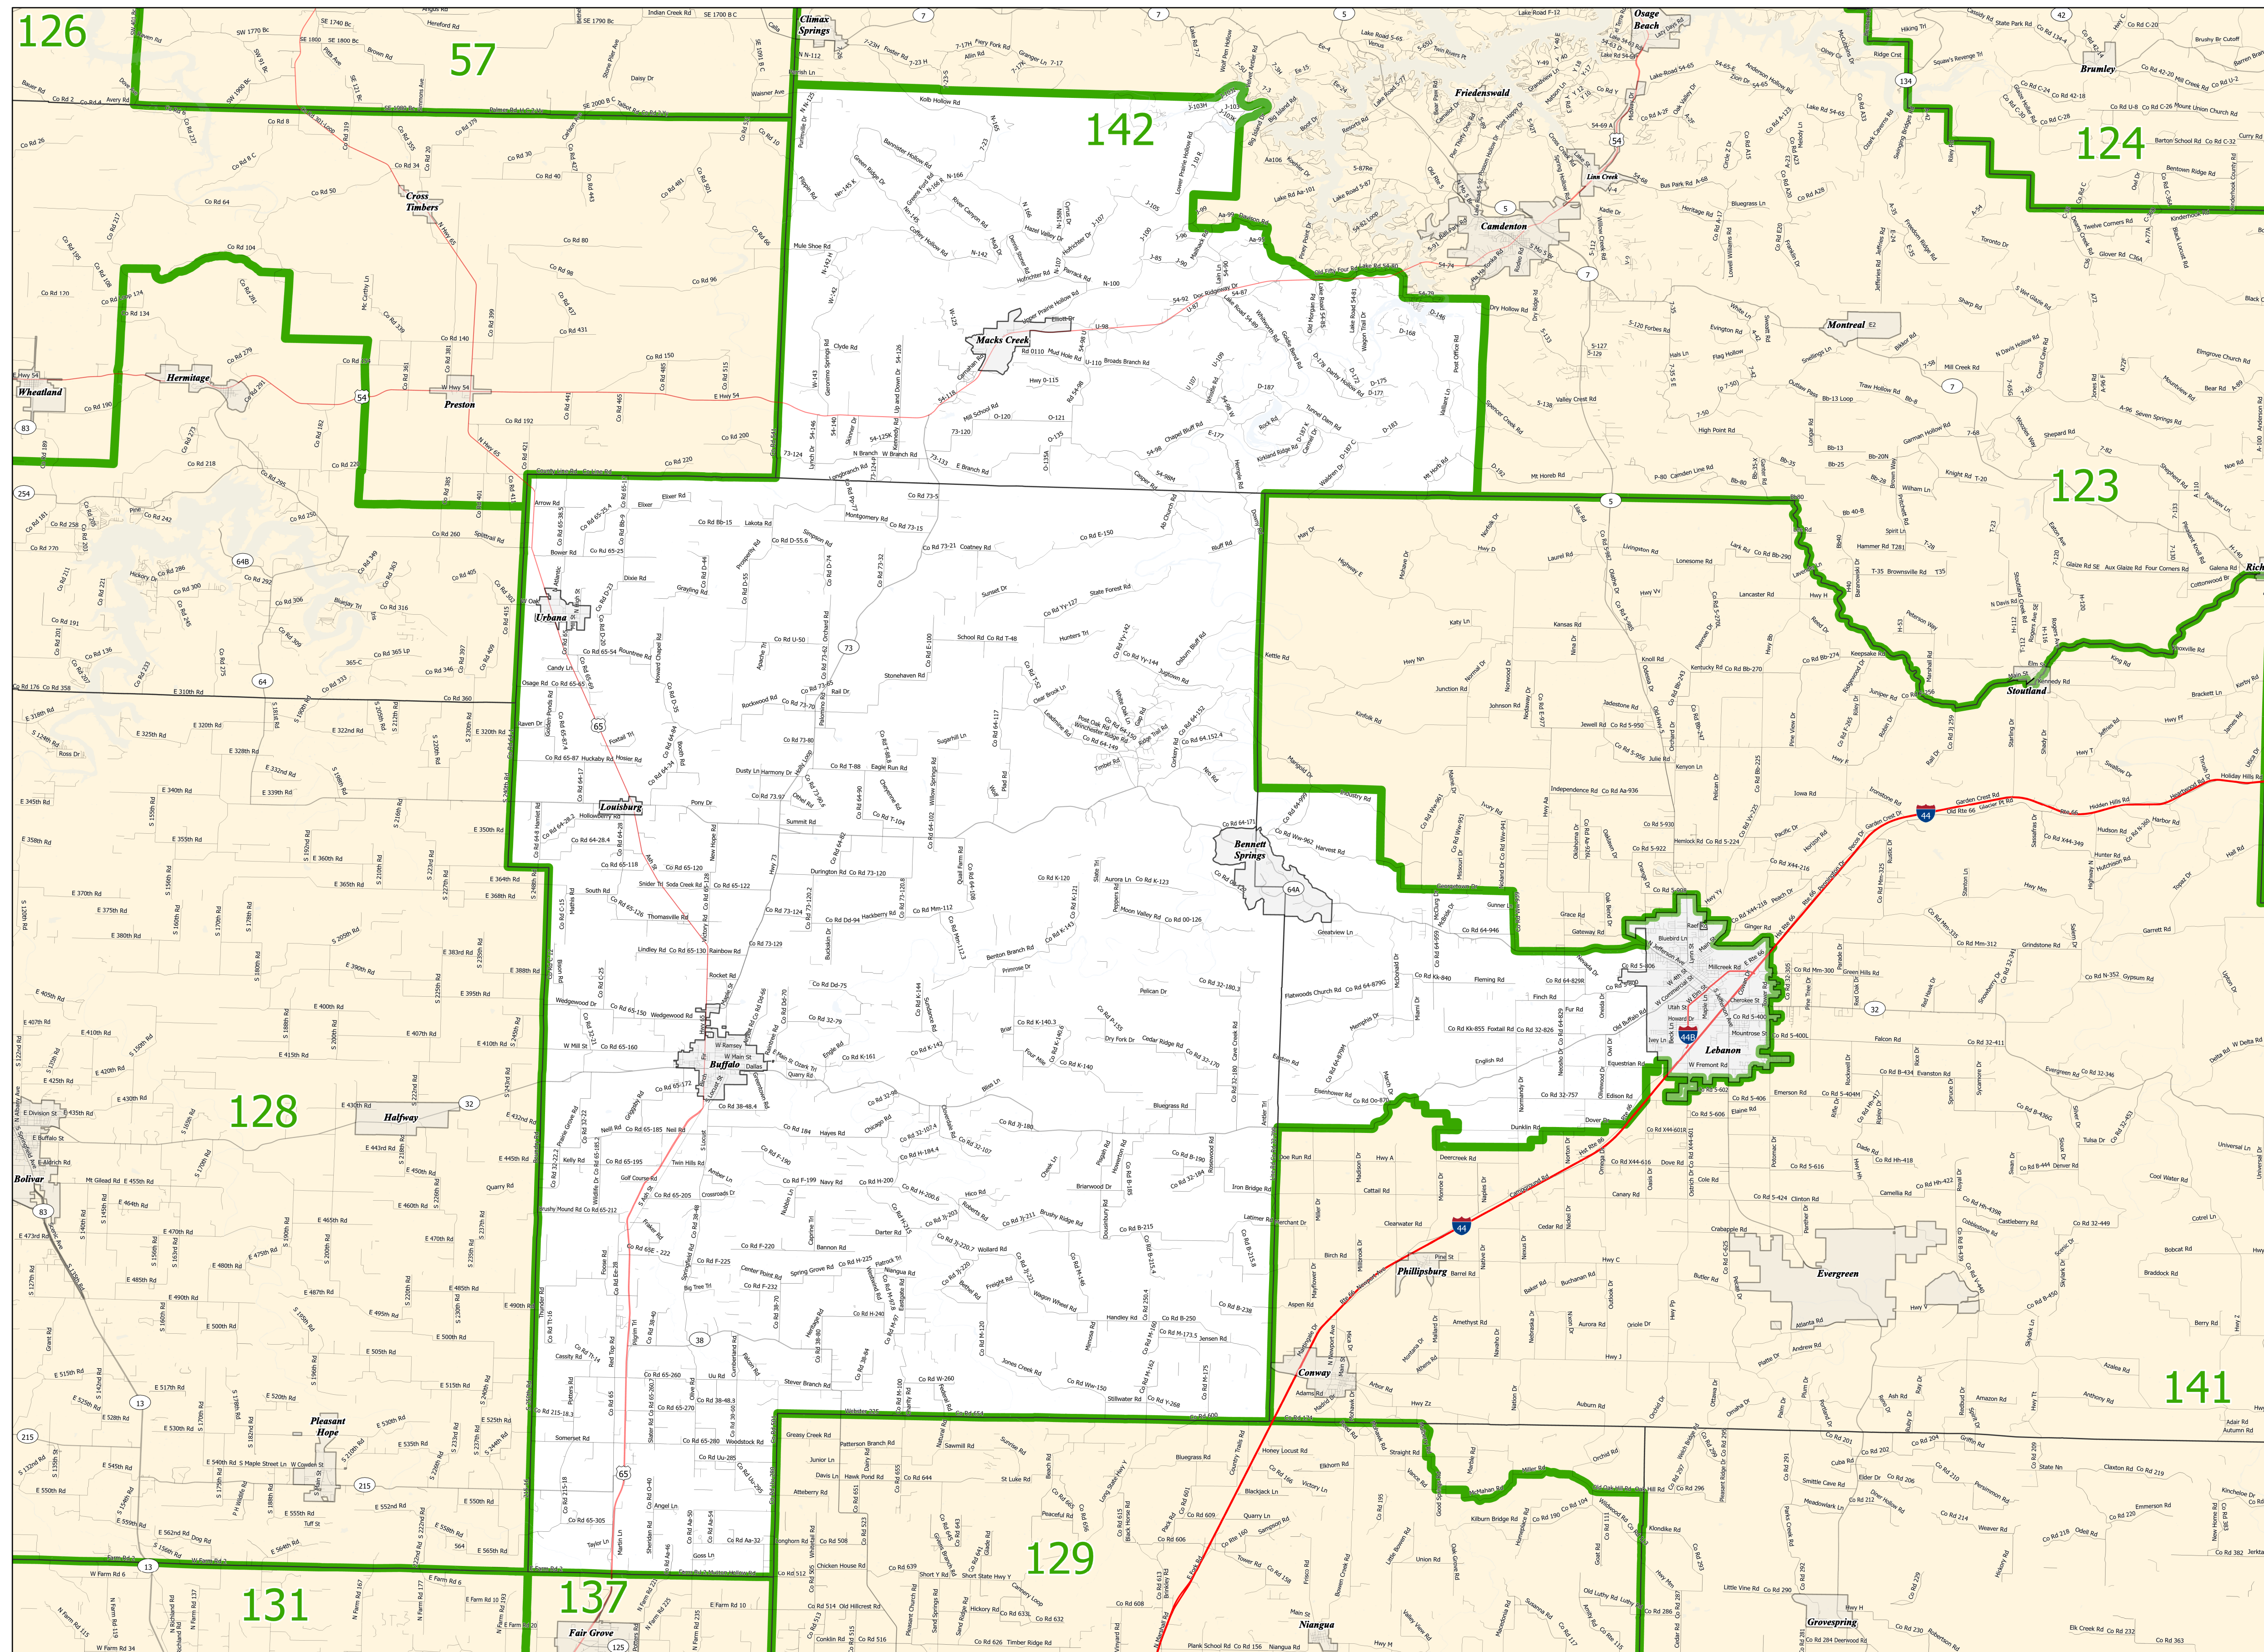

Missouri House District 142

Area of Interest

District Extent

* Includes Census Designated Places

Office of Administration
Redistricting Office