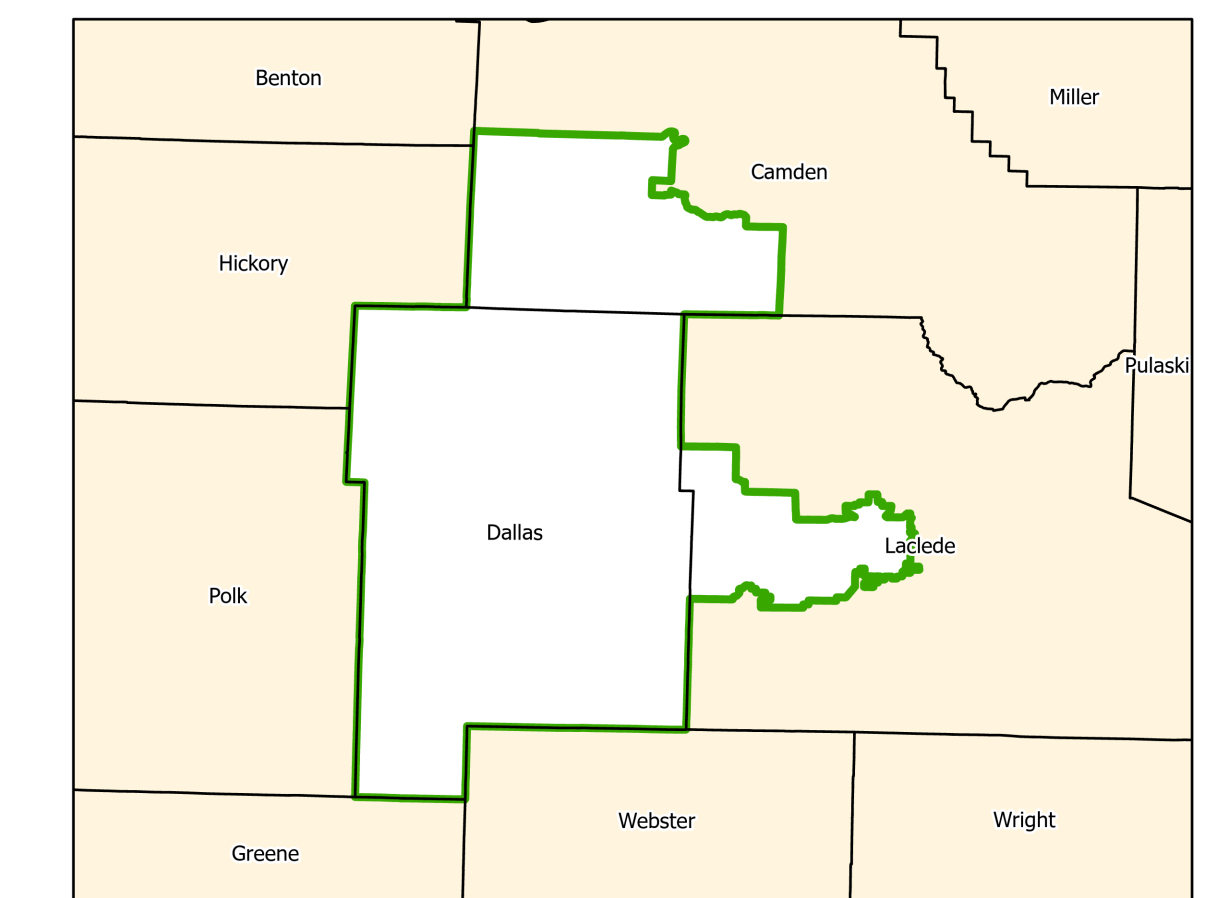

Missouri House District 142

Area of Interest

District Extent

* Includes Census Designated Places

Office of Administration
Redistricting Office