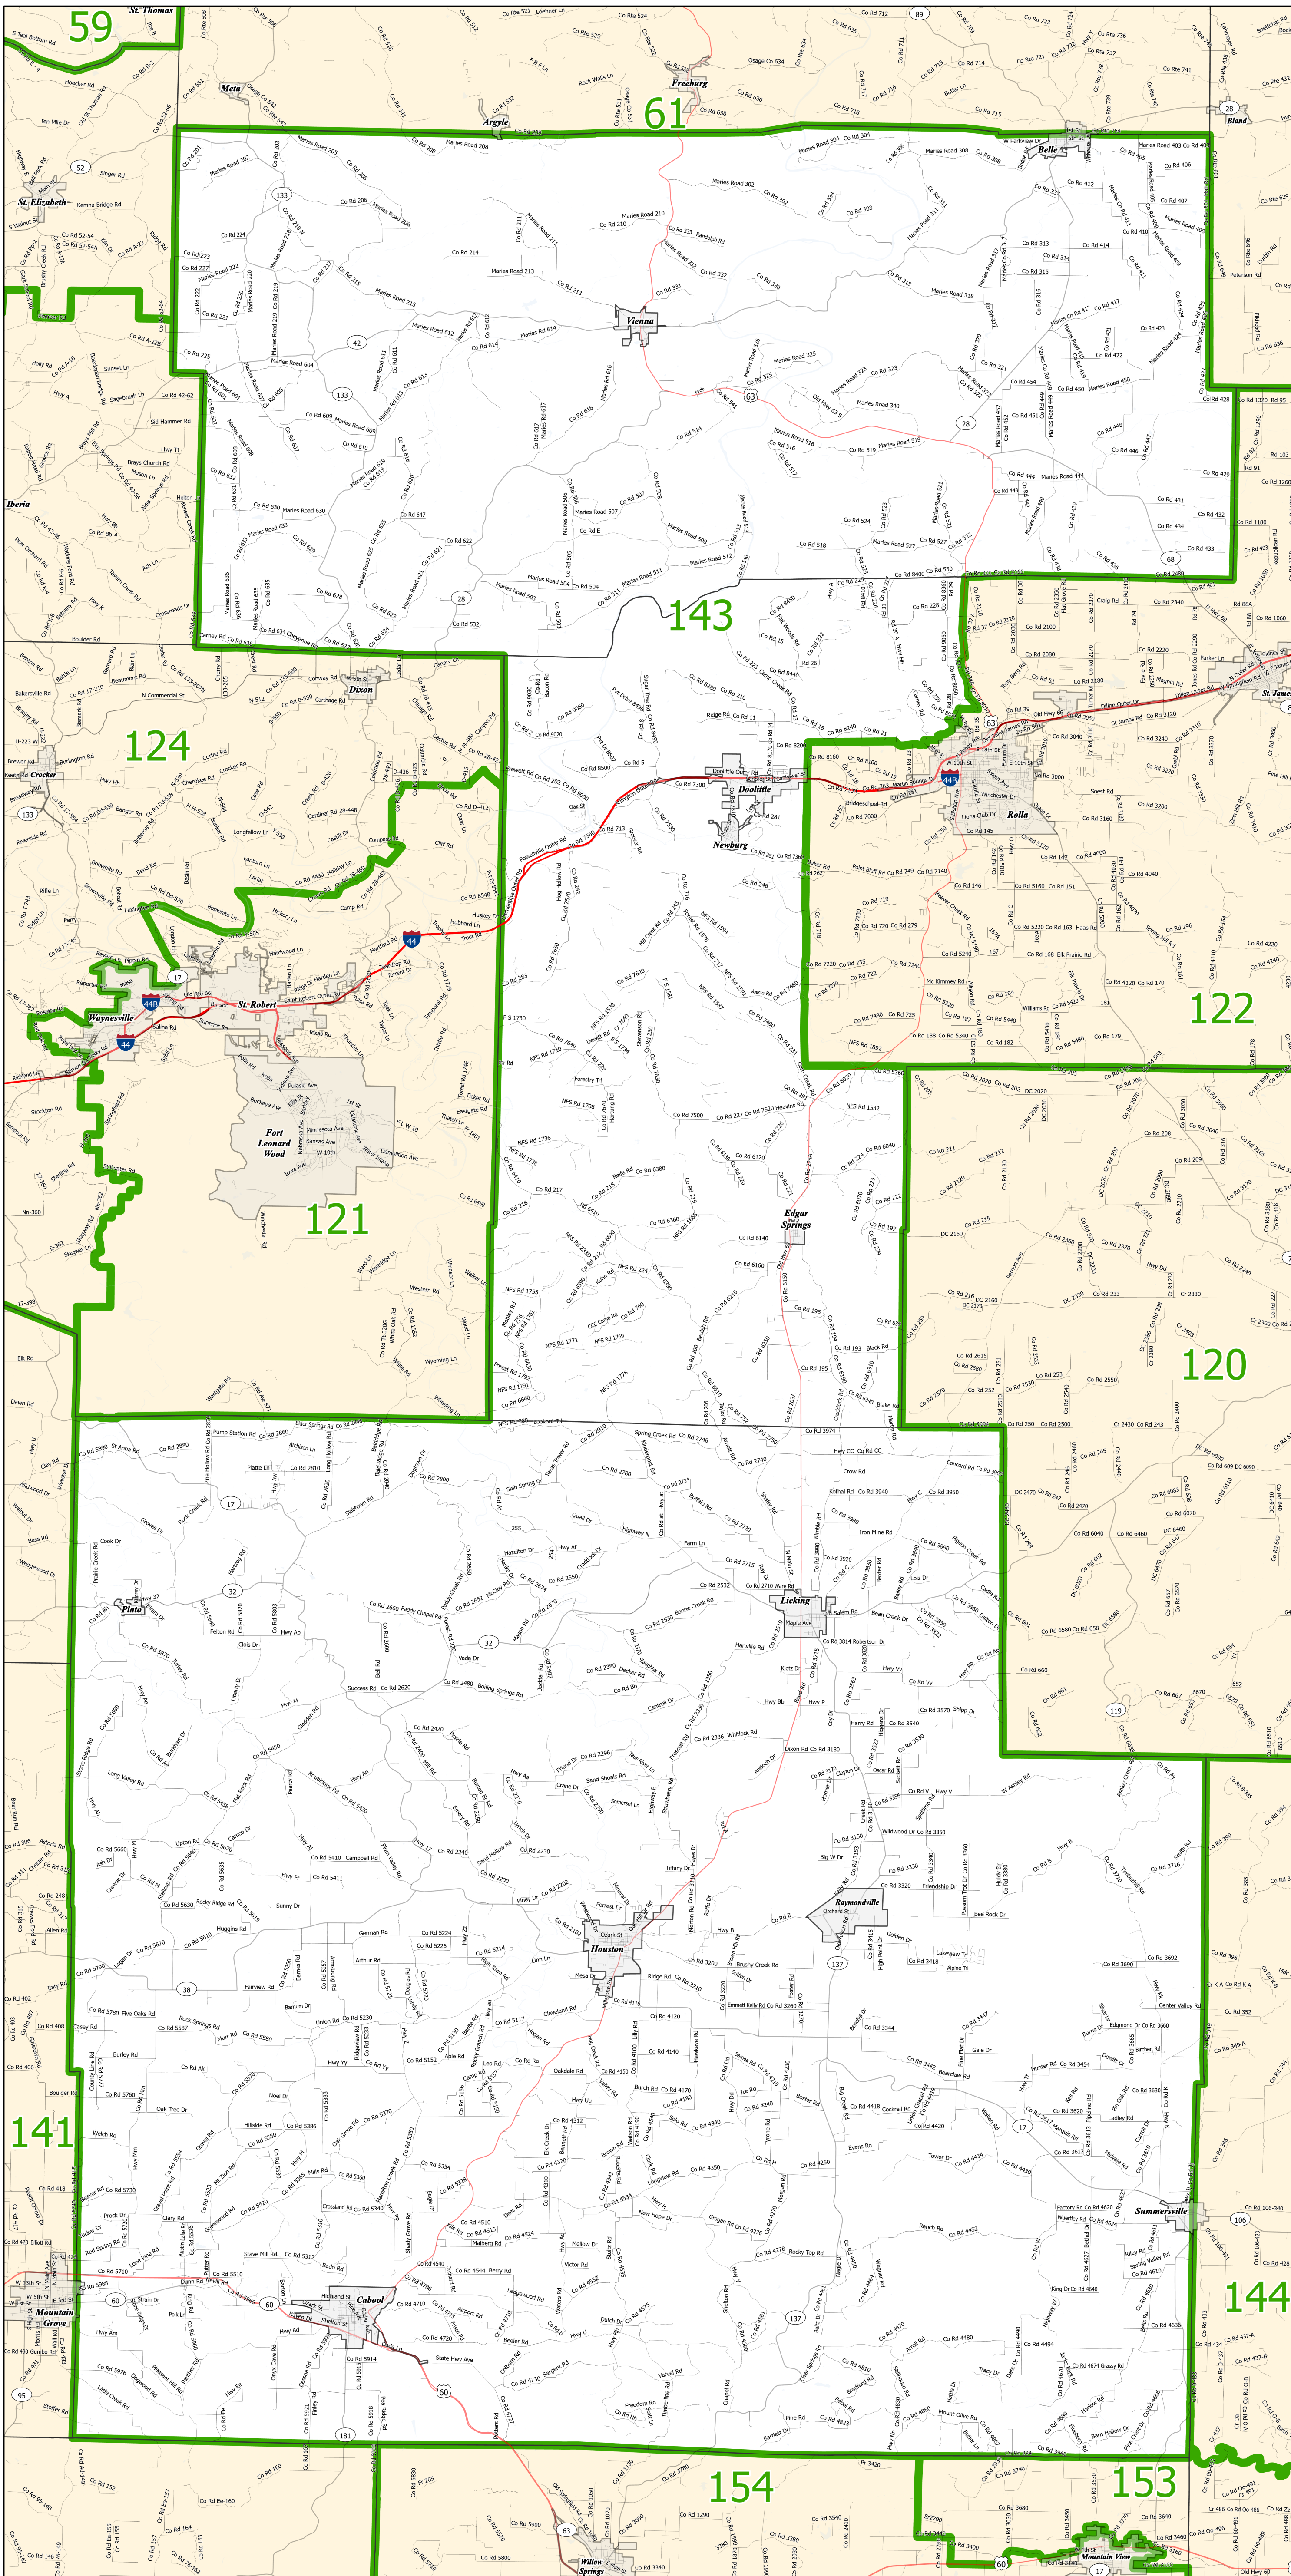

# Missouri House District 143

Area of Interest

District 143

\* Includes Census Designated Place

Office of Administration  
Redistricting Office