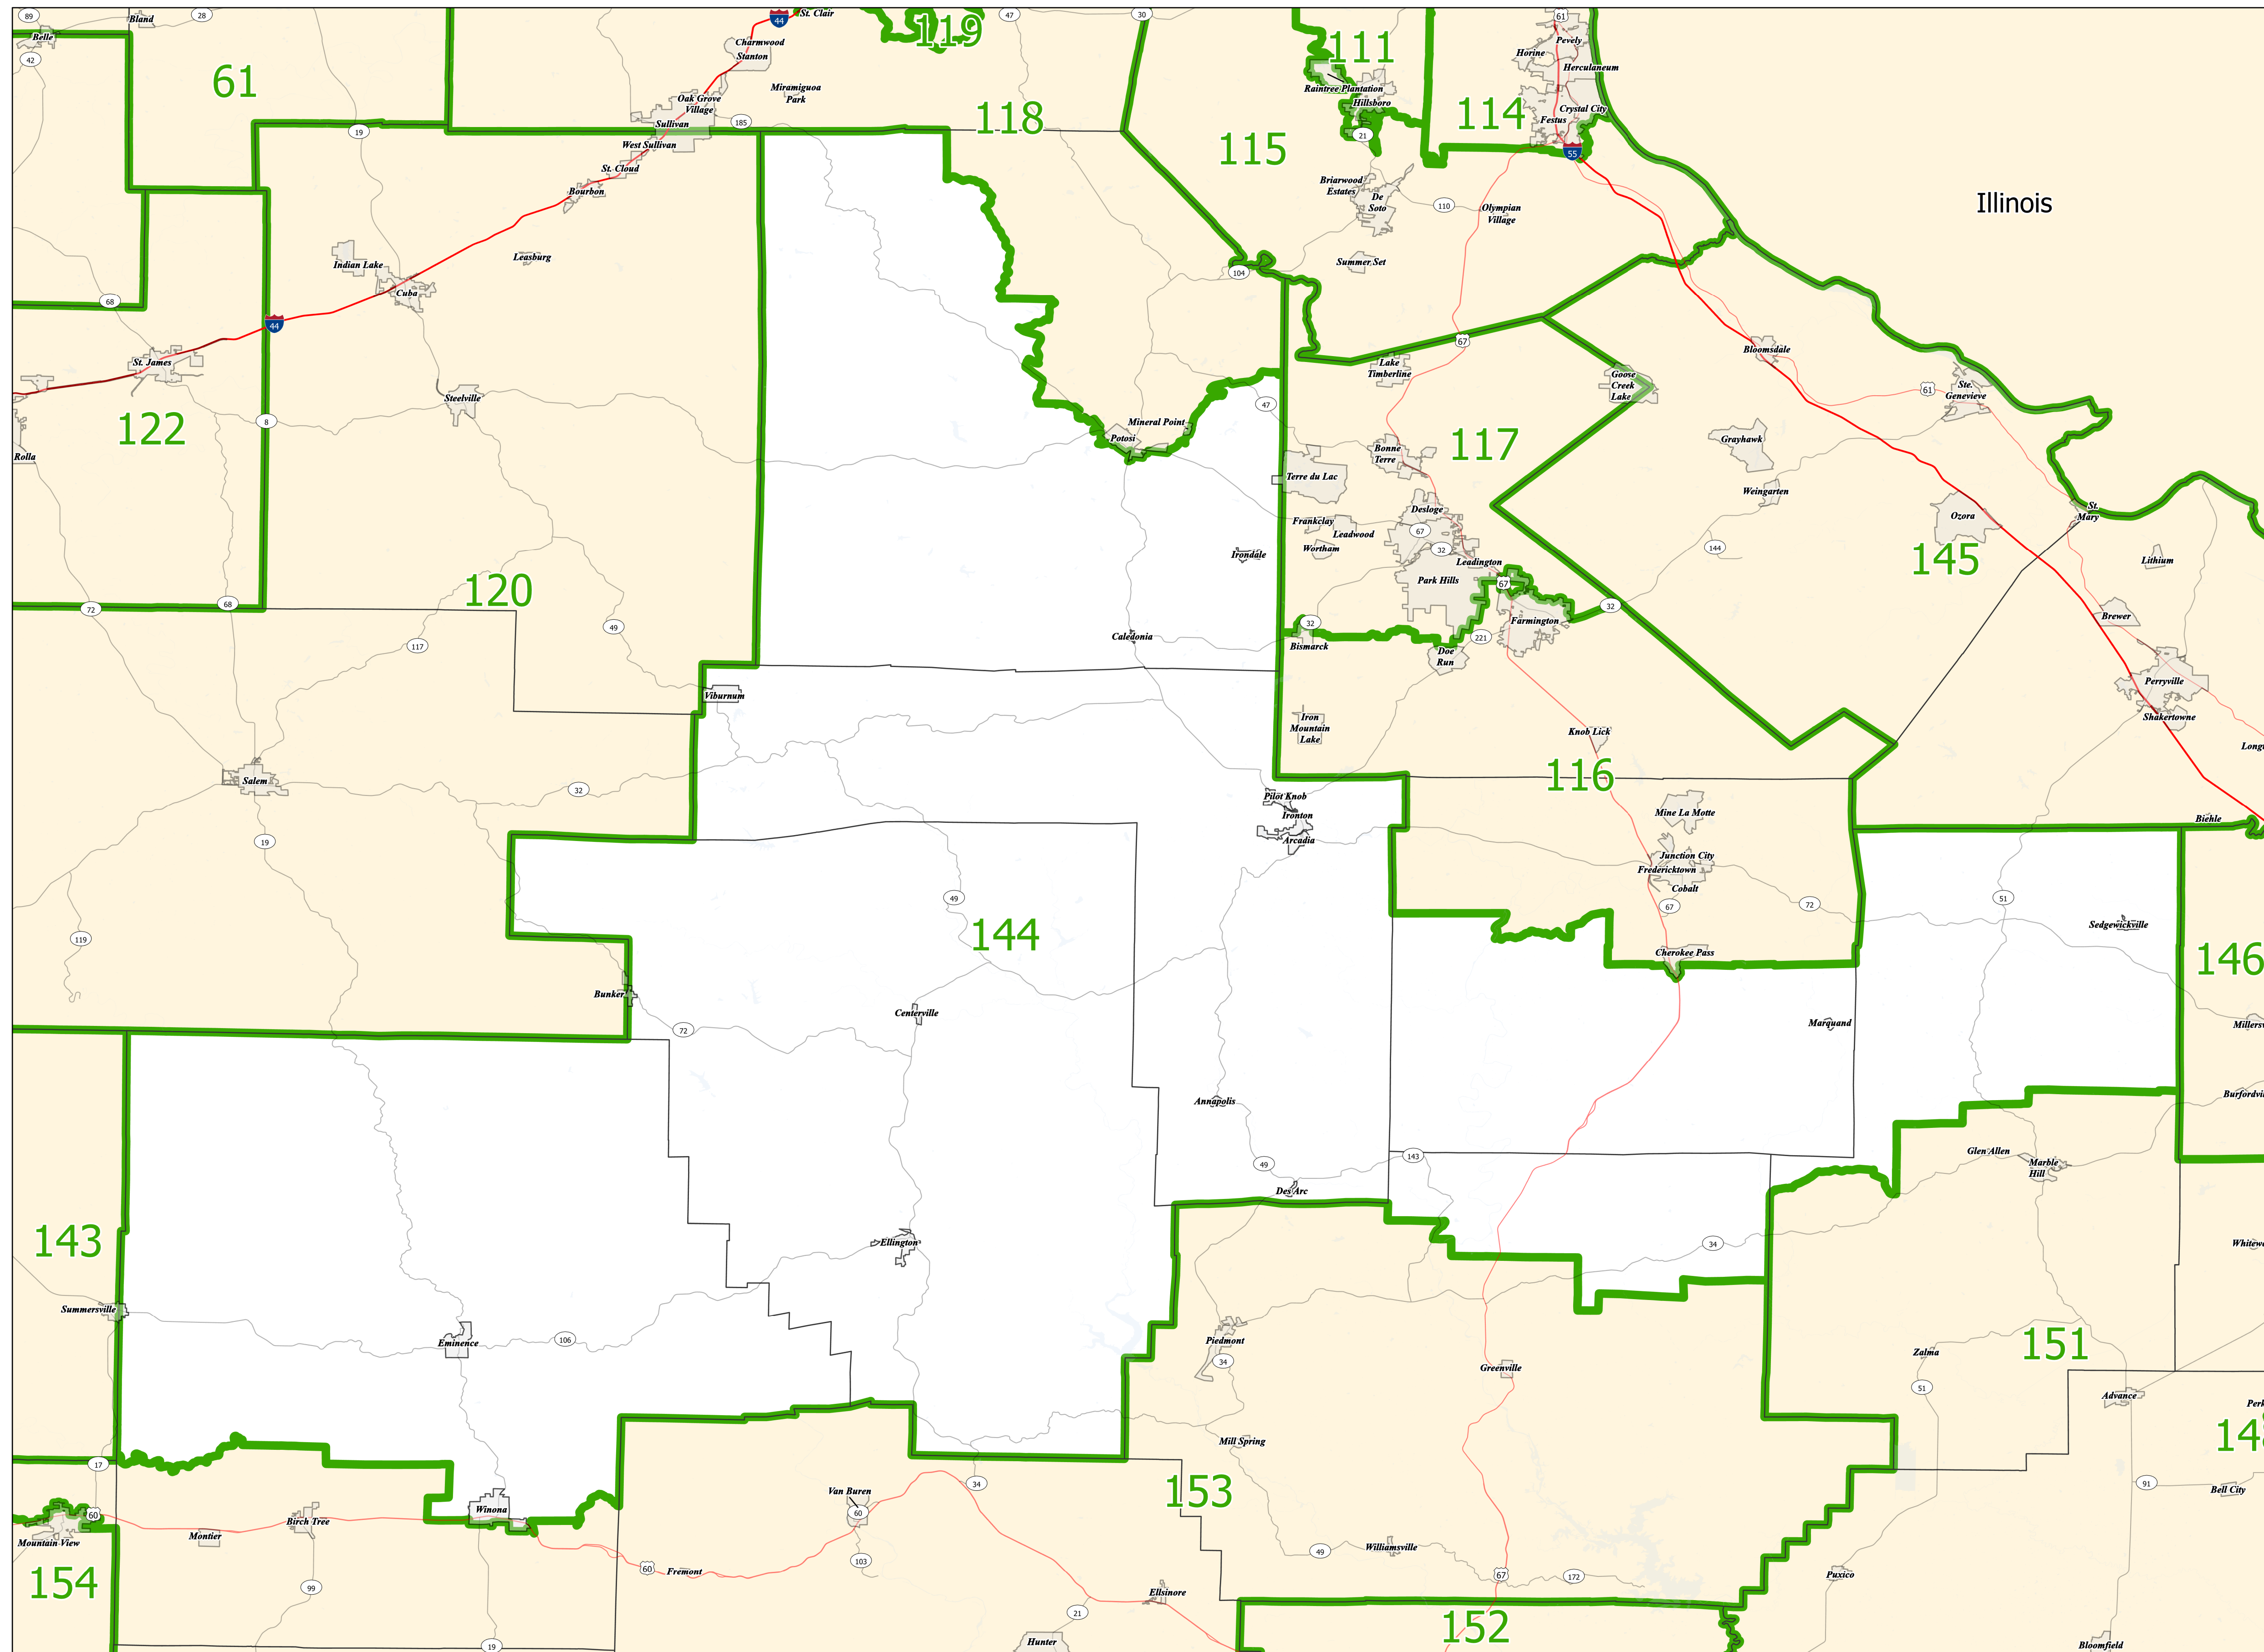

Missouri House District 144

Area of Interest

District Extent

- House Districts
- Areas outside of District
- Incorporated Places*
- Counties
- M.O. Highways
- U.S. Highways
- Interstates
- Roads

* Includes Census Designated Places

Office of Administration
Redistricting Office