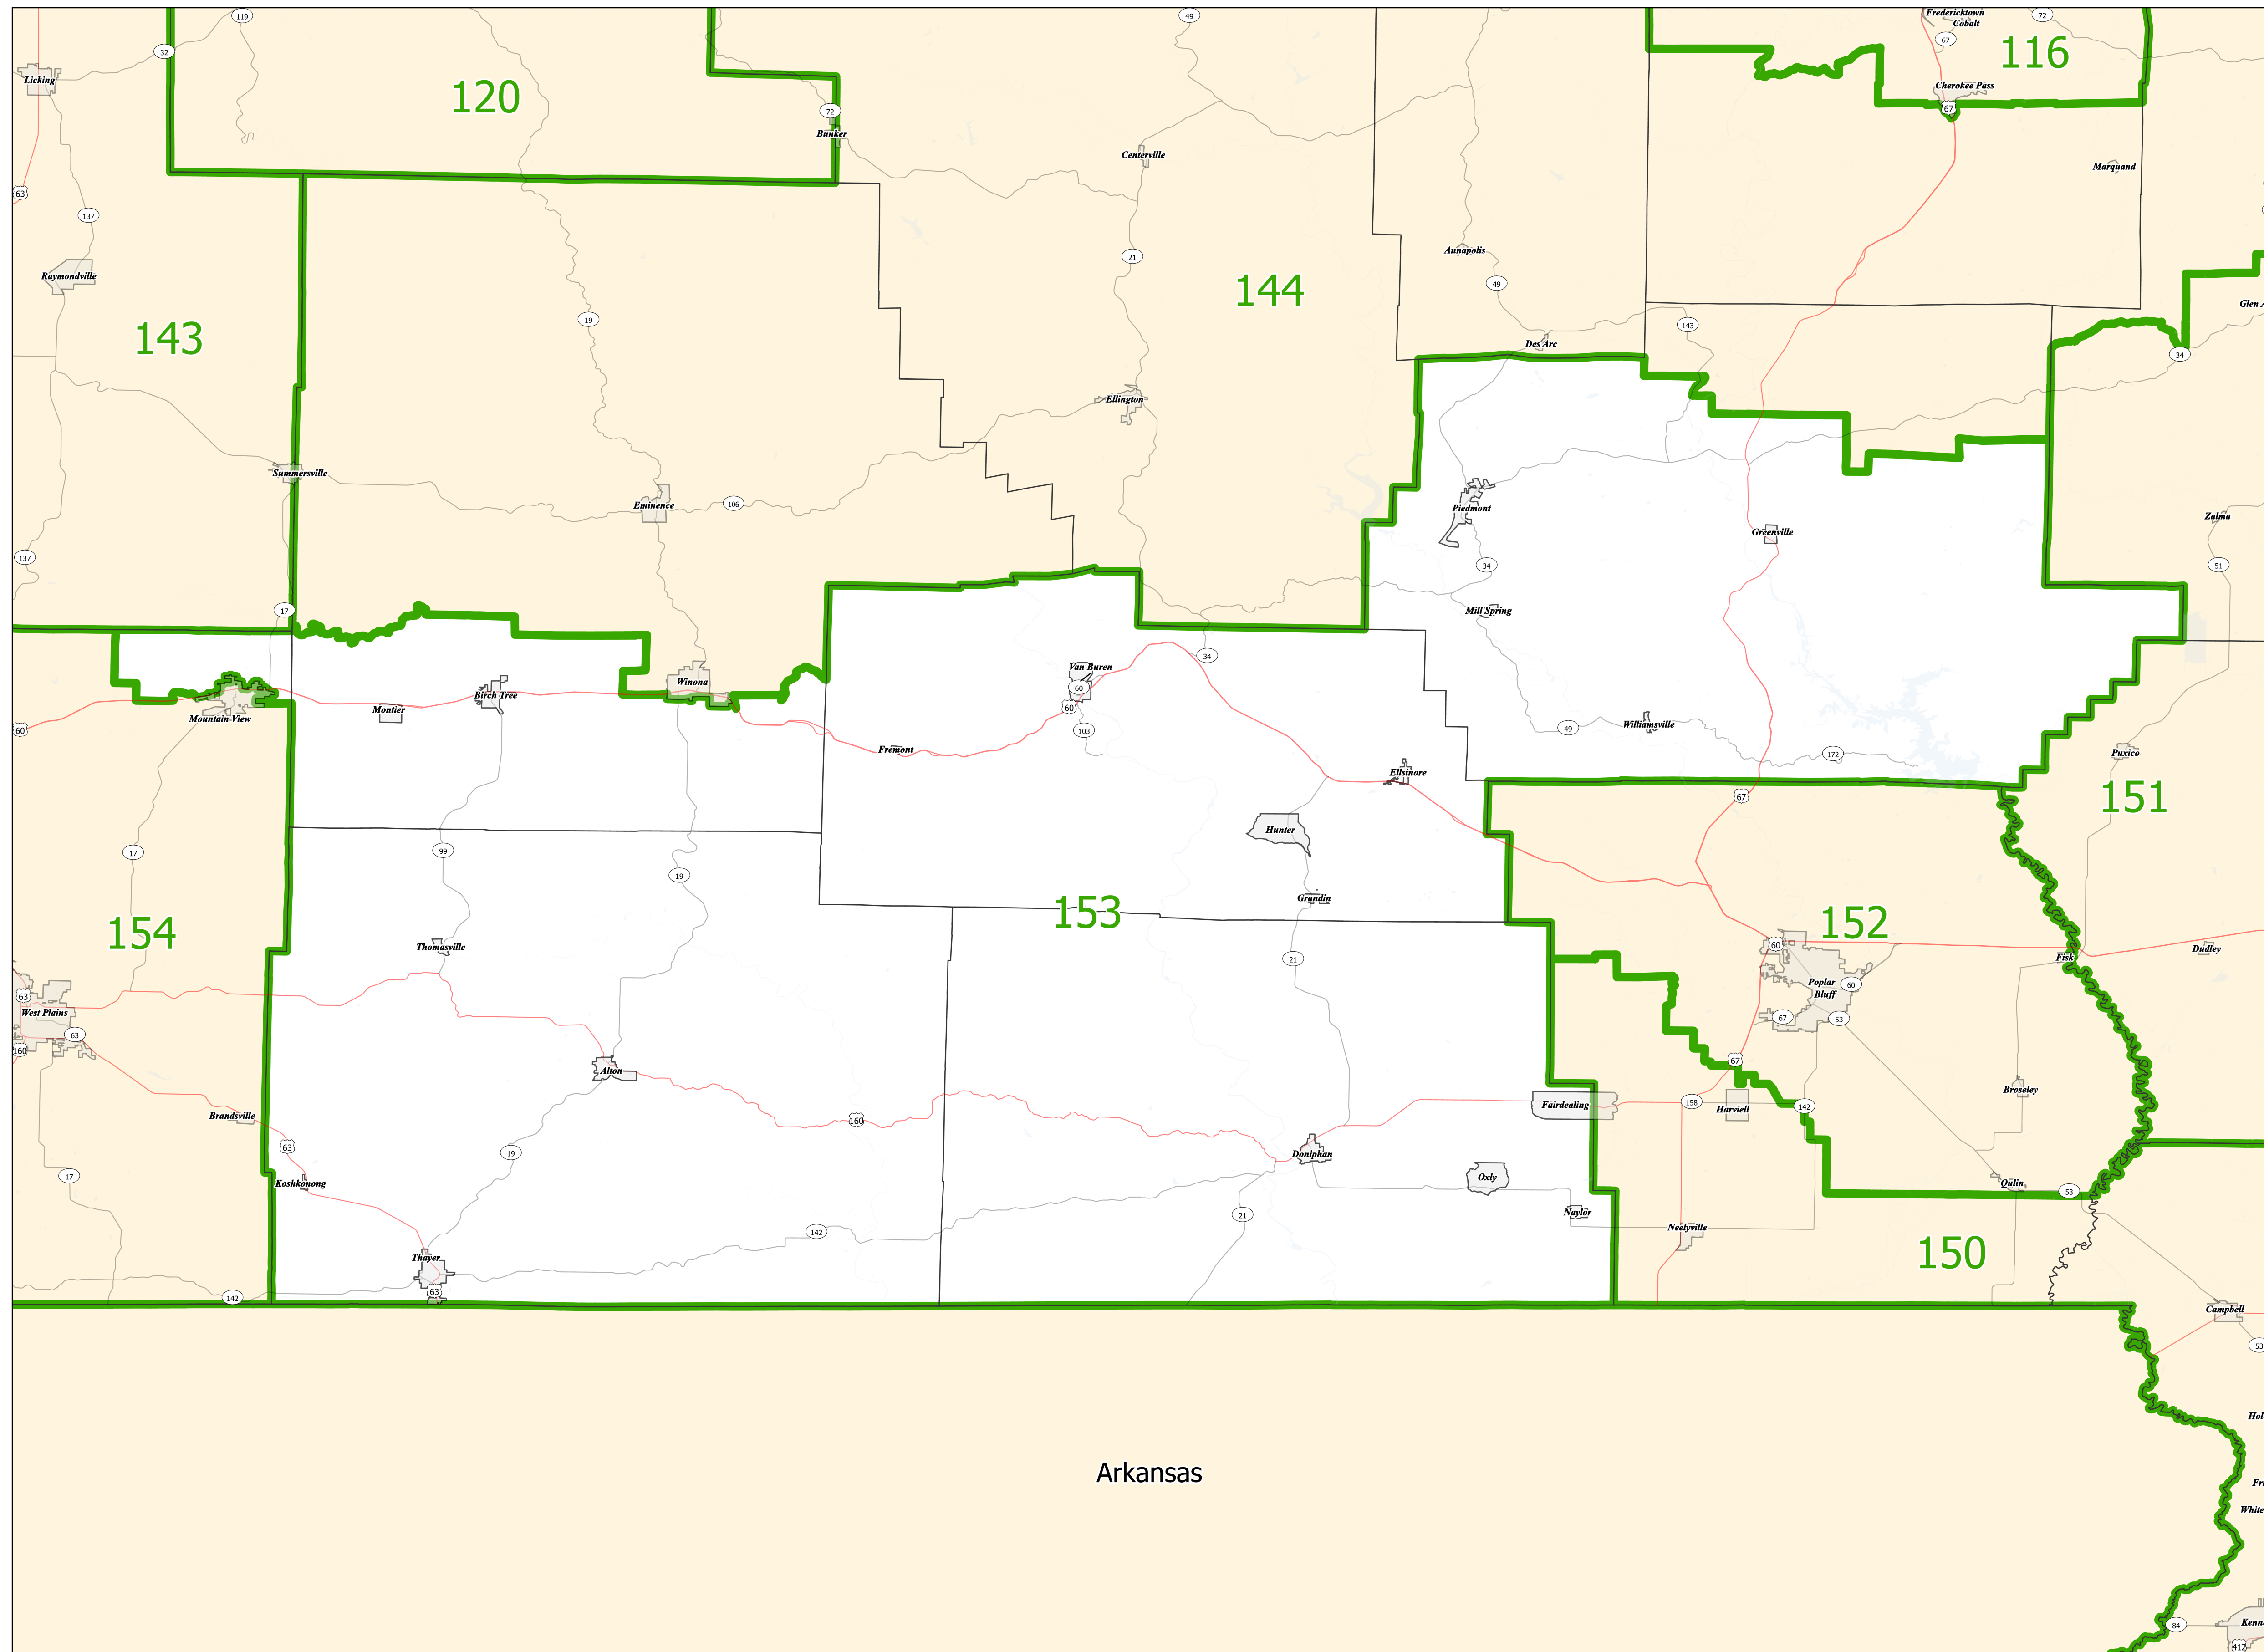

Missouri House District 153

Area of Interest

District Extent

- House Districts
- Areas outside of District
- Incorporated Places*
- Counties
- M.O. Highways
- U.S. Highways
- Interstates
- Roads

* Includes Census Designated Places

Office of Administration
Redistricting Office