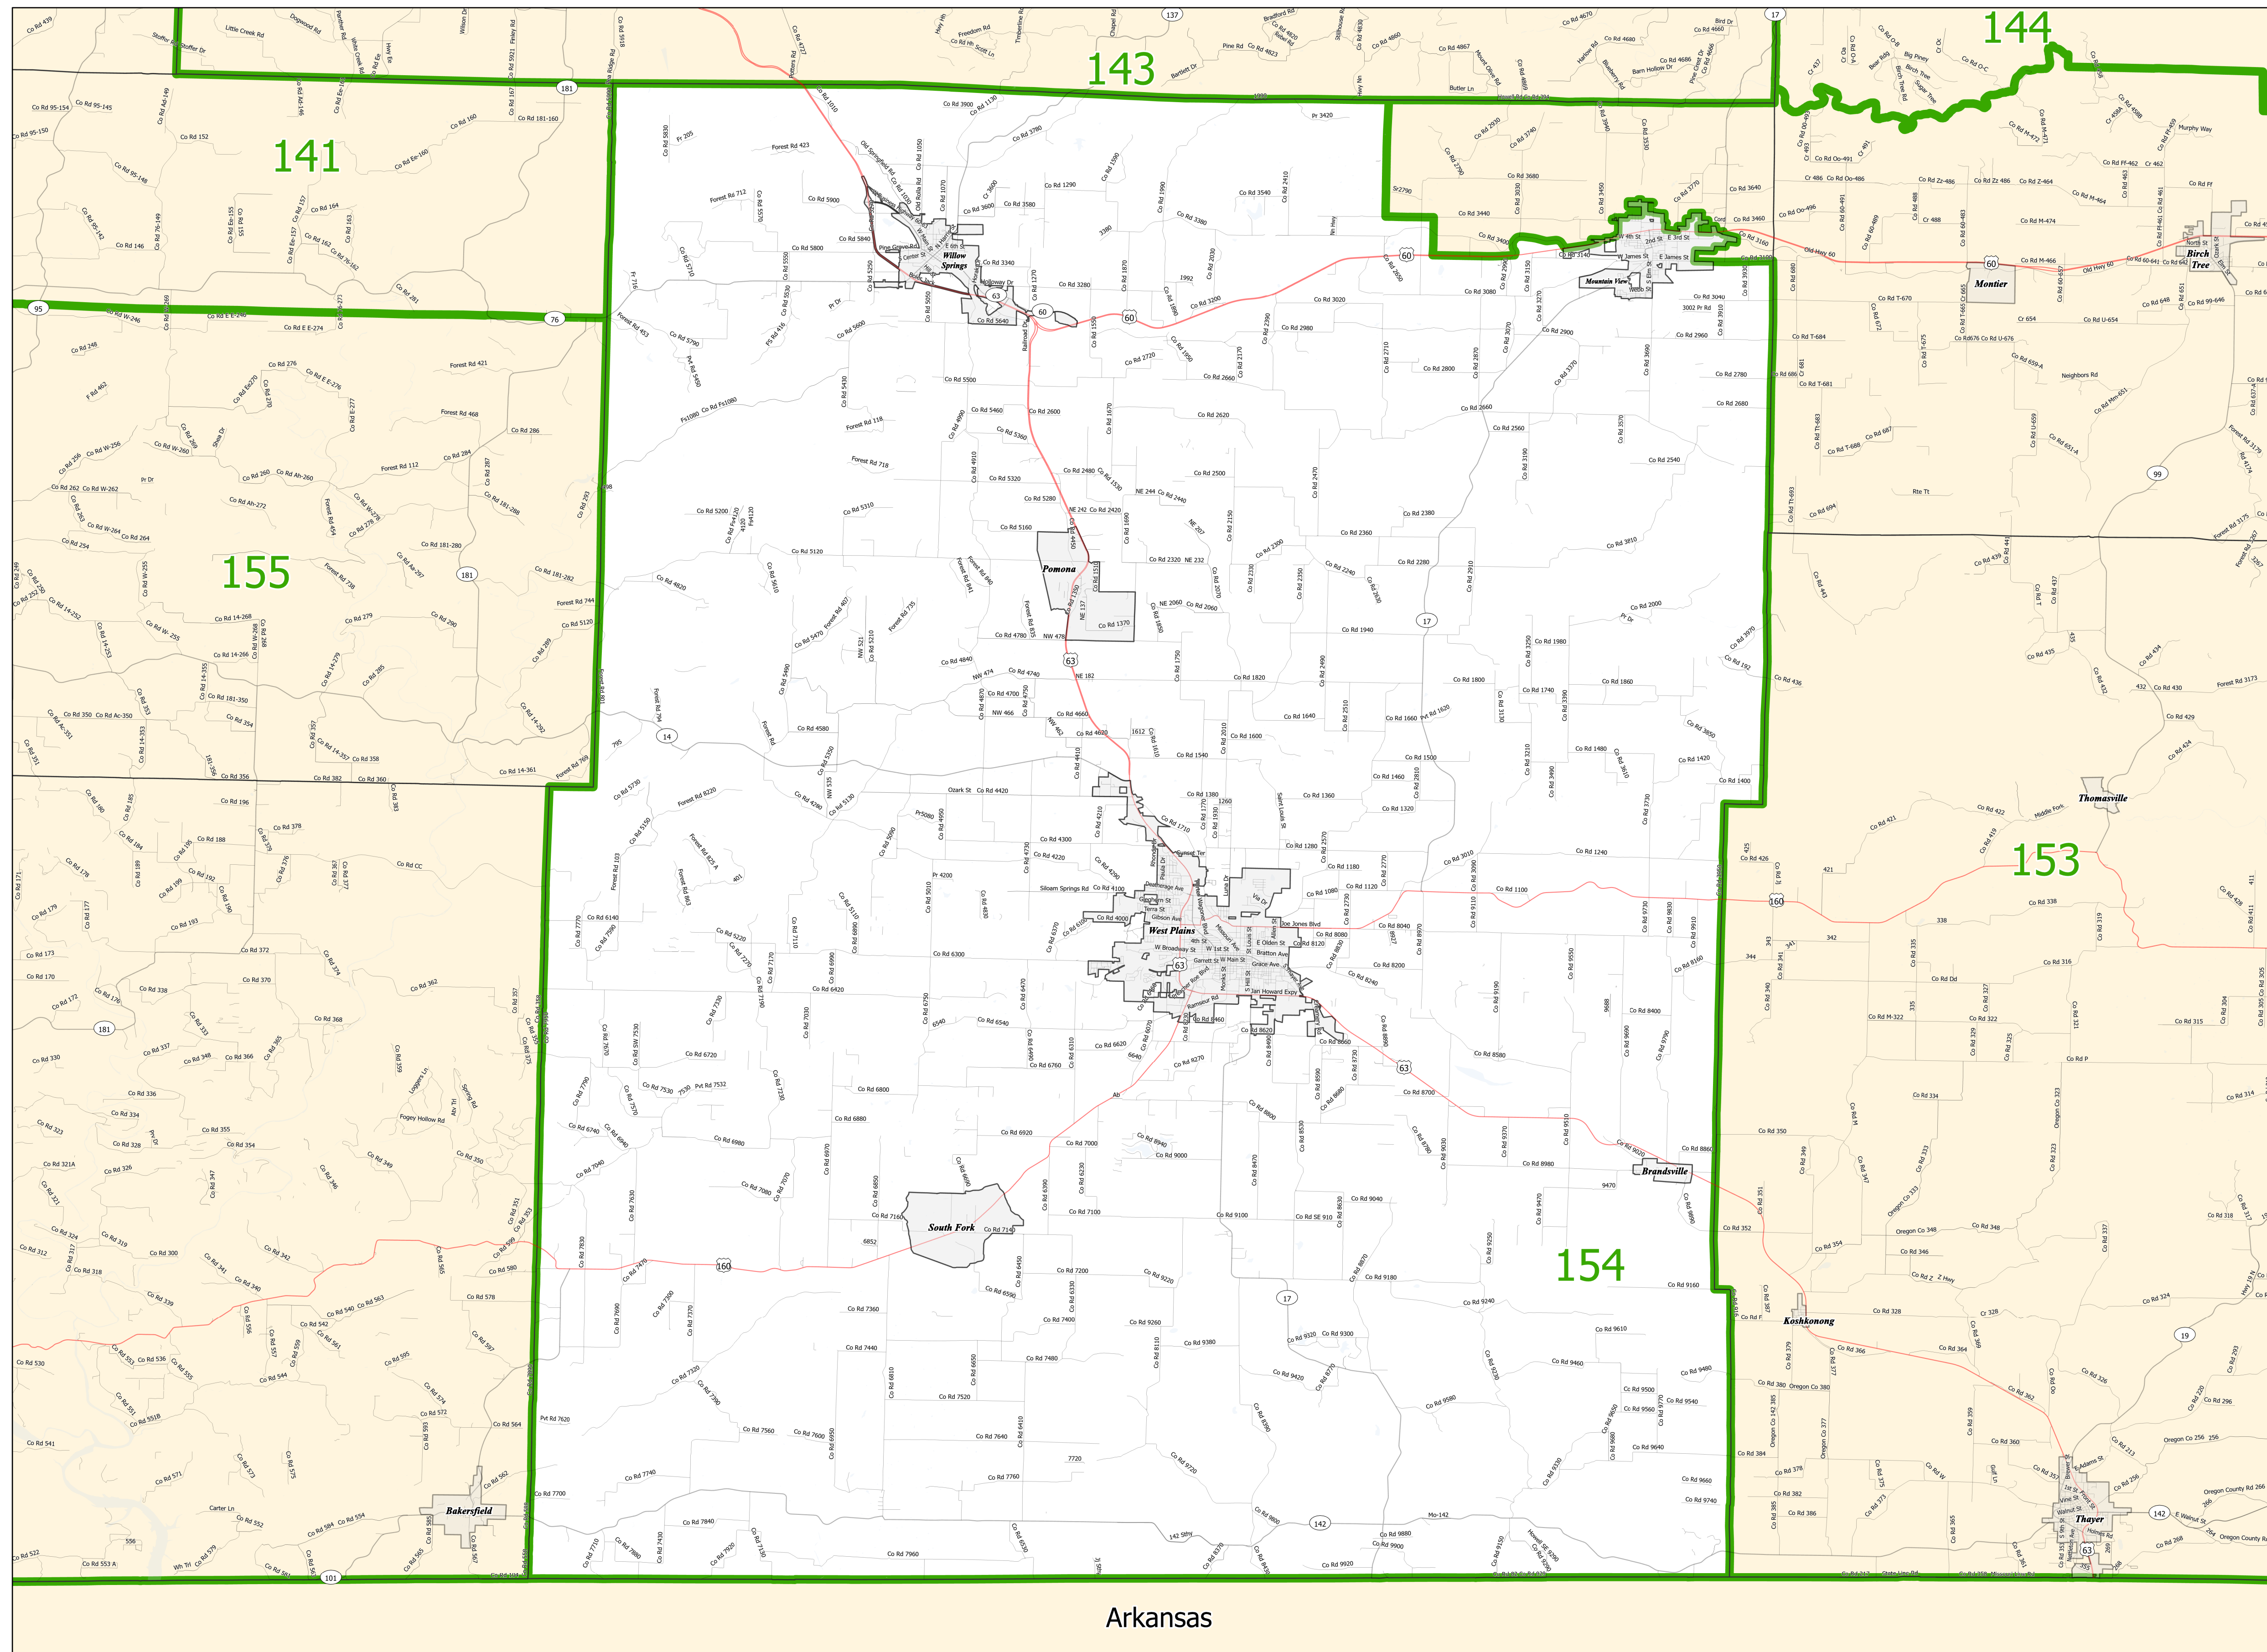

Missouri House District 154

* Includes Census Designated Places

Office of Administration
Redistricting Office