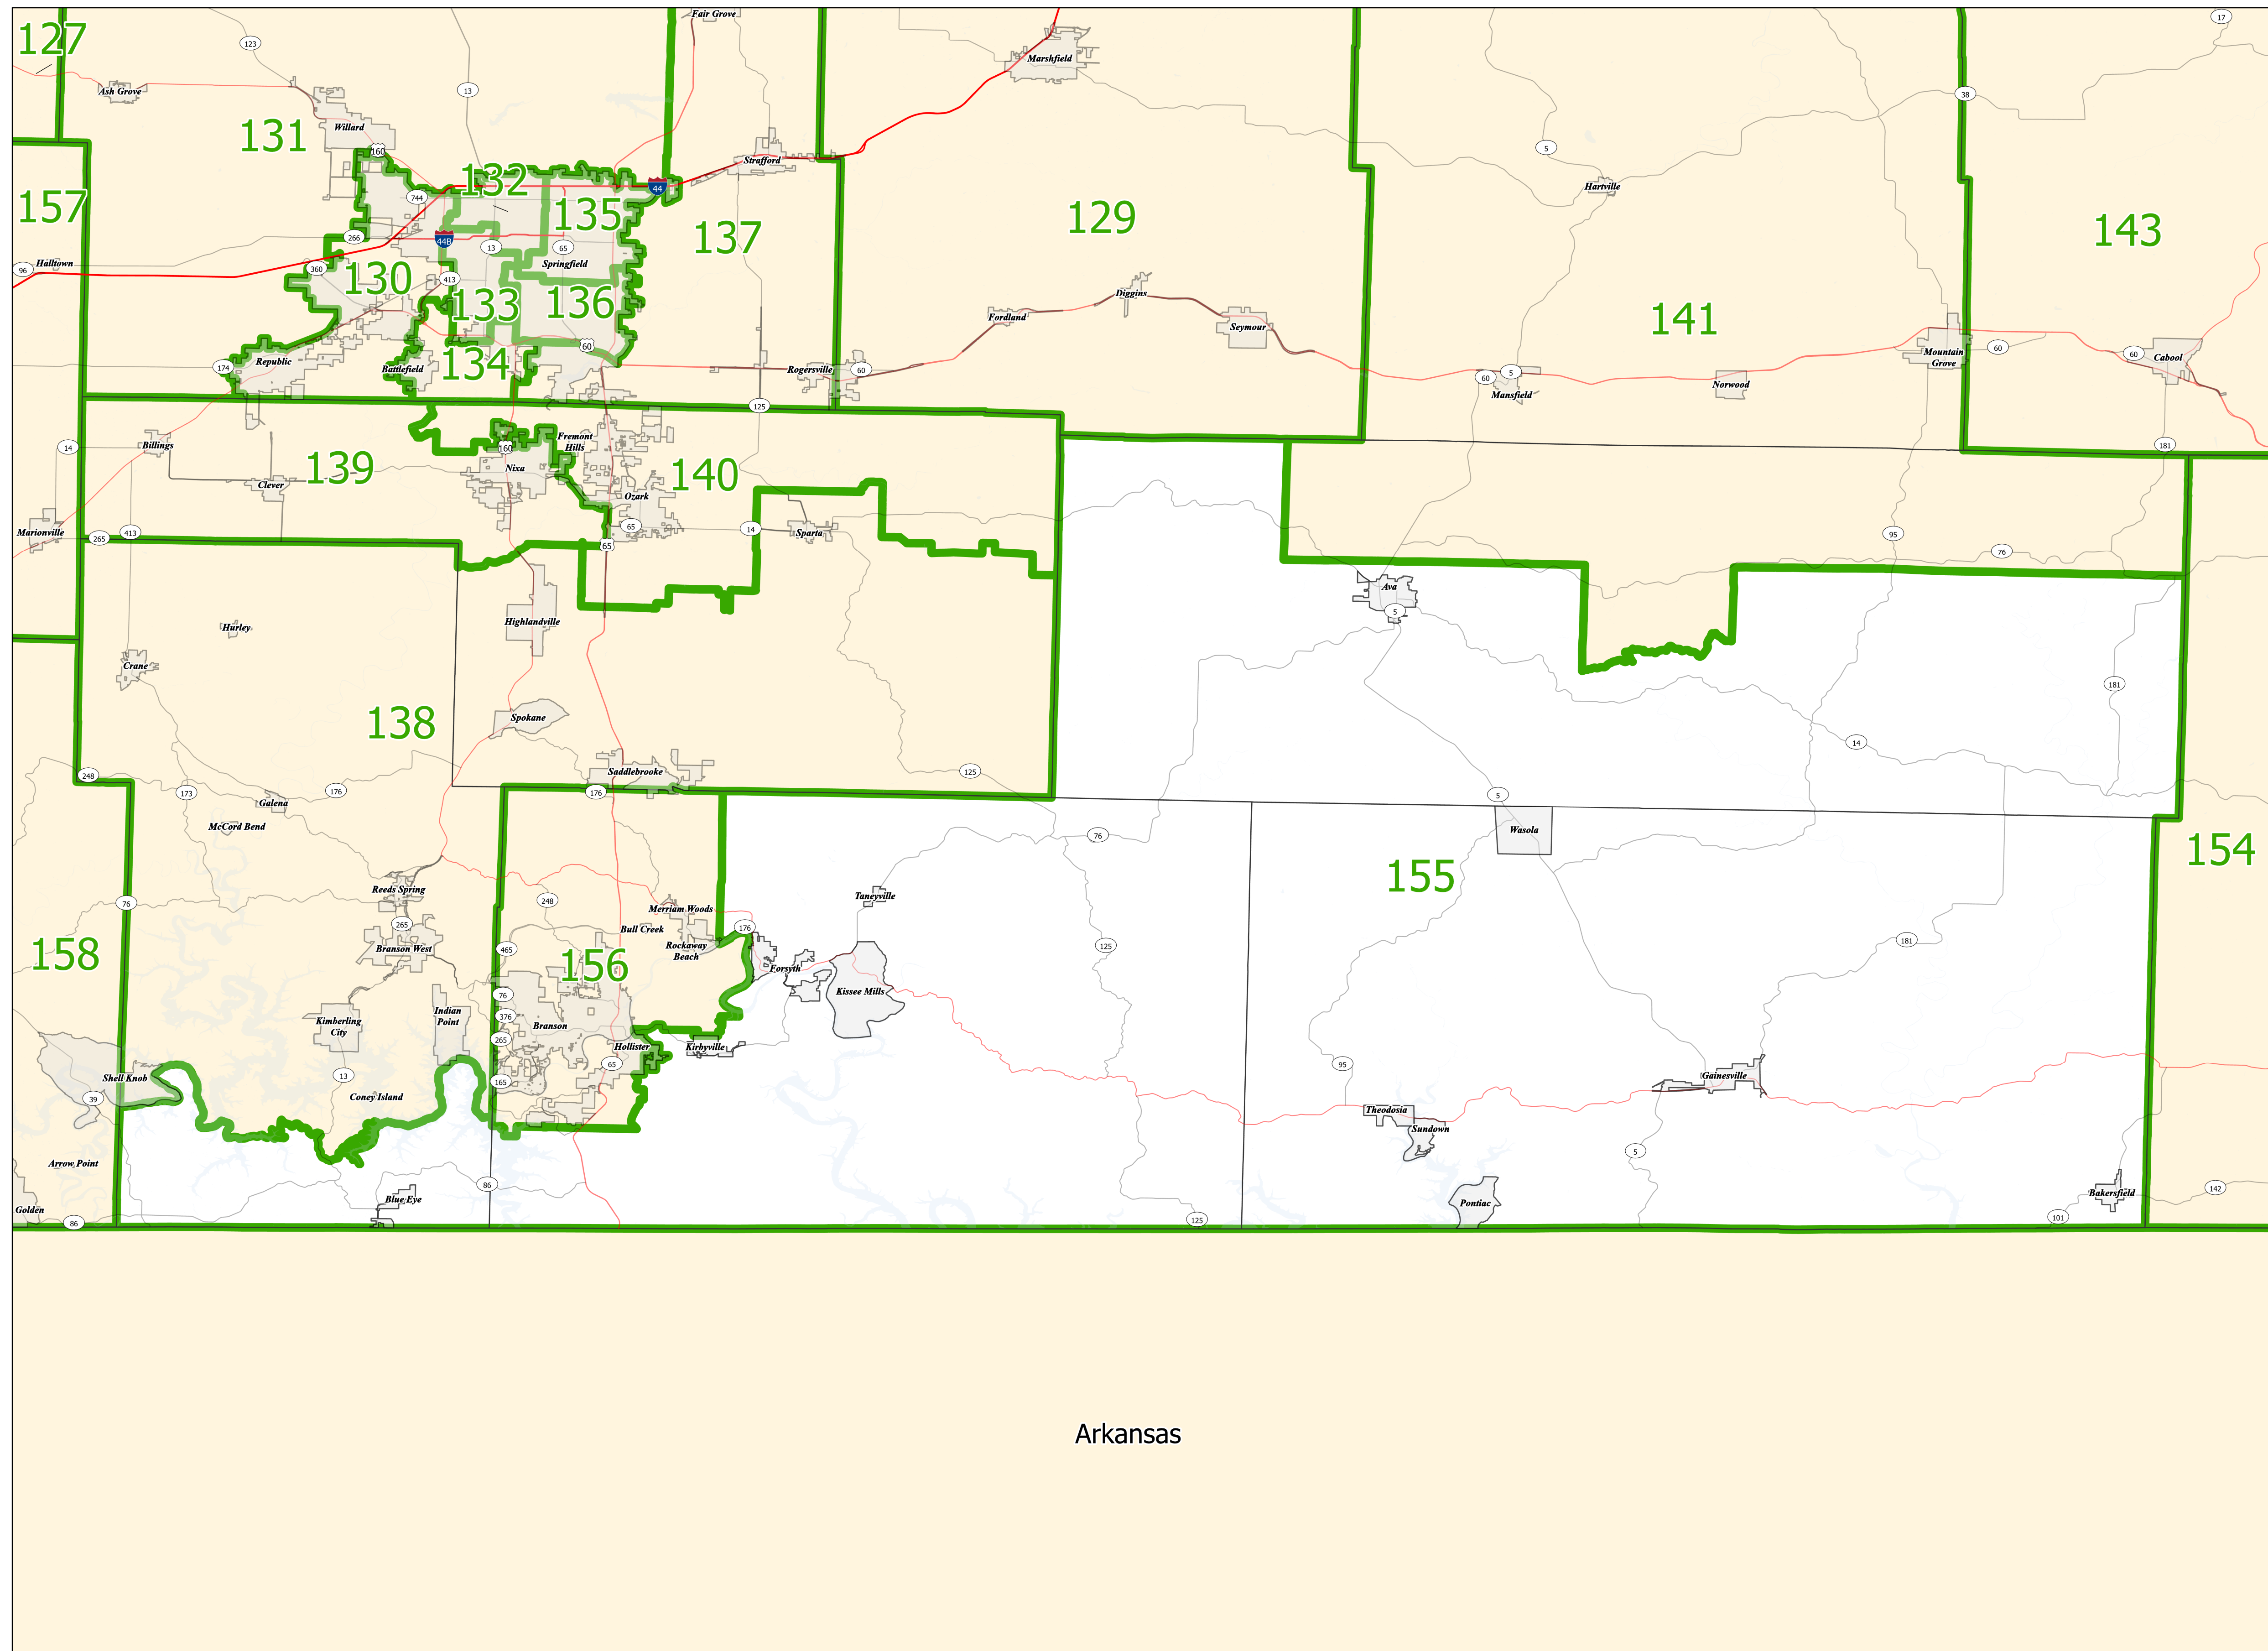

Missouri House District 155

Area of Interest

District Extent

- House Districts
- Areas outside of District
- Incorporated Places*
- Counties
- M.O. Highways
- U.S. Highways
- Interstates
- Roads

* Includes Census Designated Places

Office of Administration
Redistricting Office

Arkansas