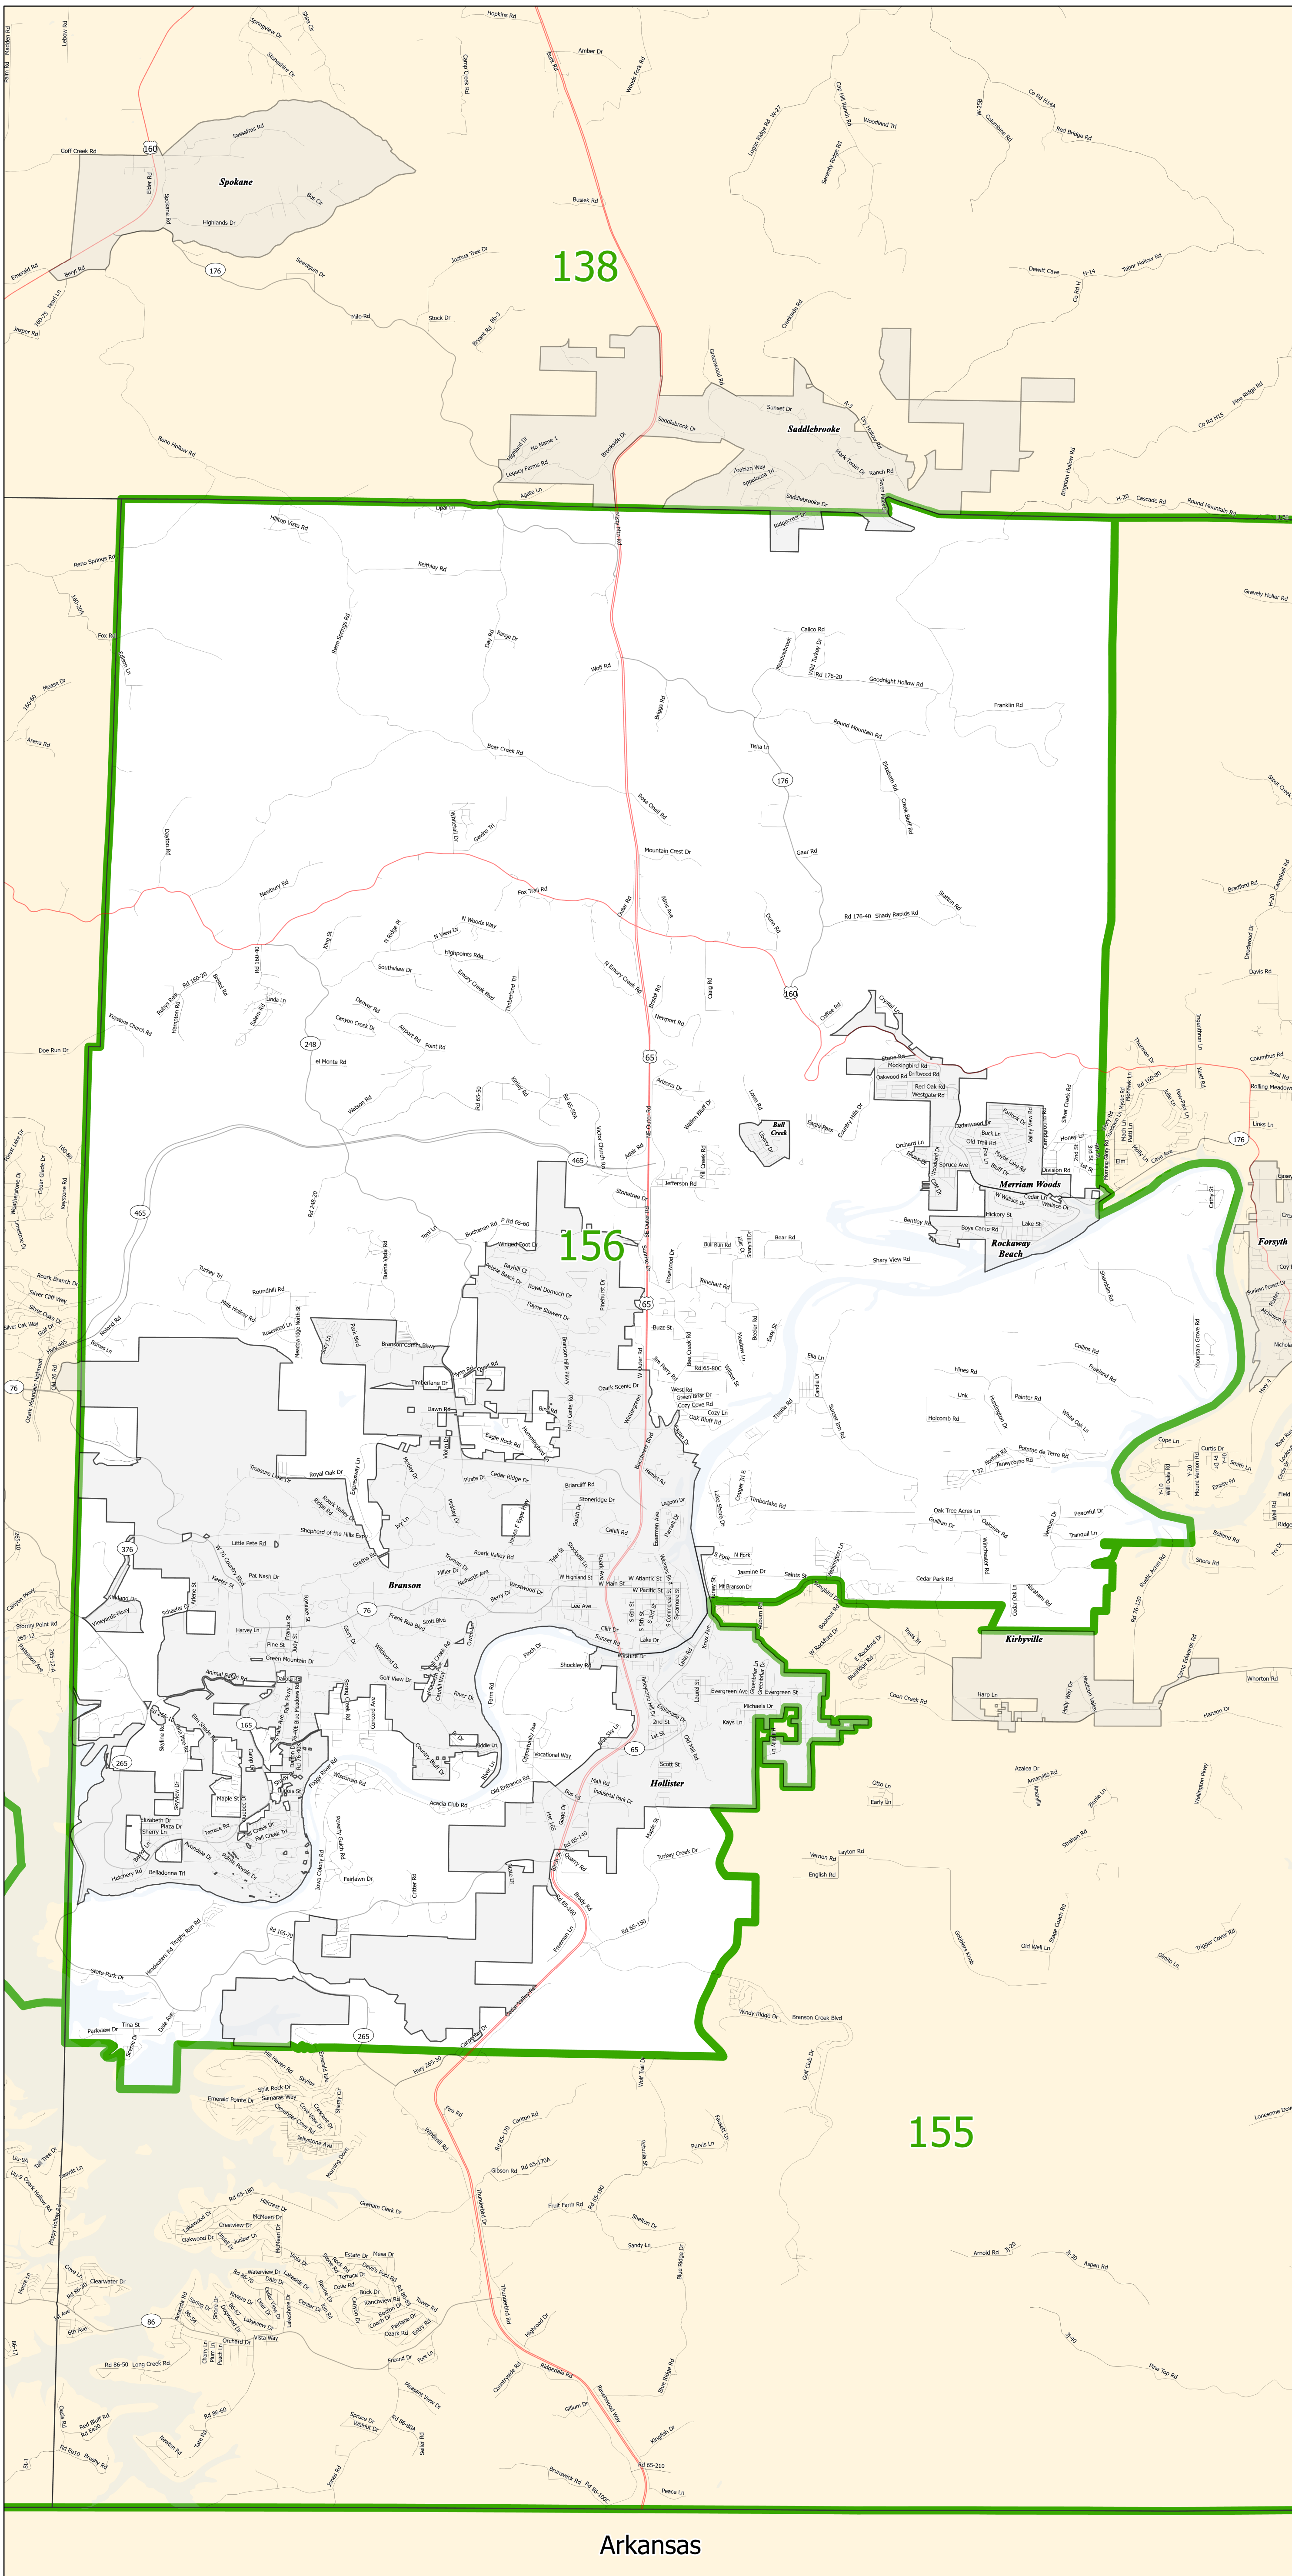

Missouri House District 156

Area of Interest

District 156

* Includes Census Designated Places

Office of Administration
Redistricting Office