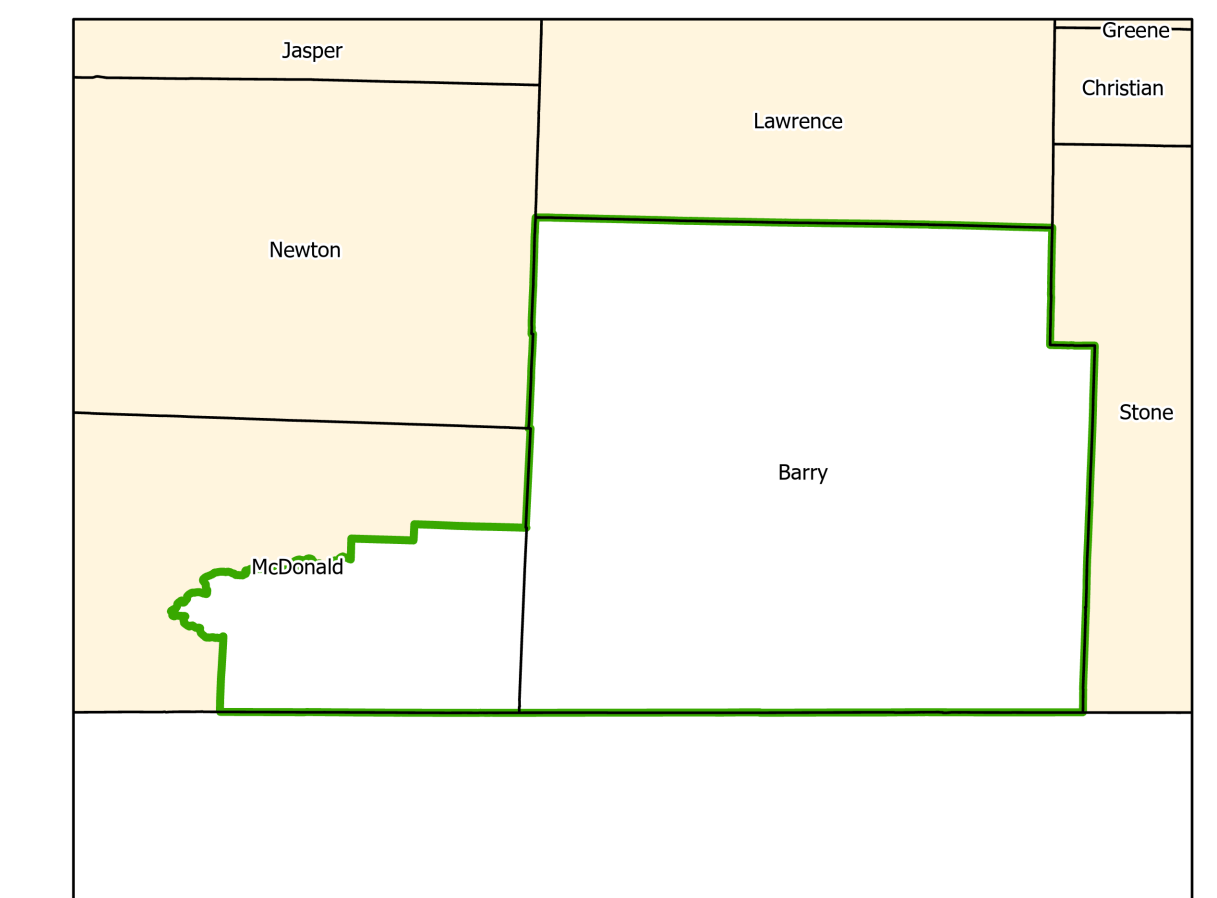

Missouri House District 158

Area of Interest

District Extent

* Includes Census Designated Places

Office of Administration
Redistricting Office

Arkansas