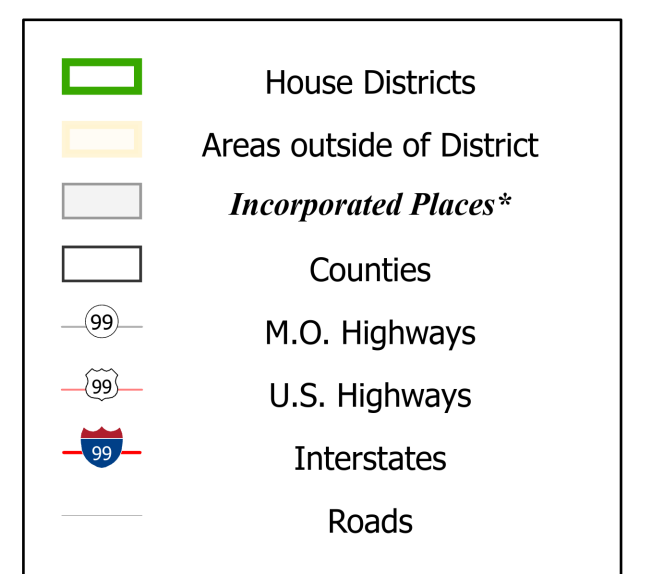

Missouri House District 158

Area of Interest

District Extent

* Includes Census Designated Places

Office of Administration
Redistricting Office

Arkansas