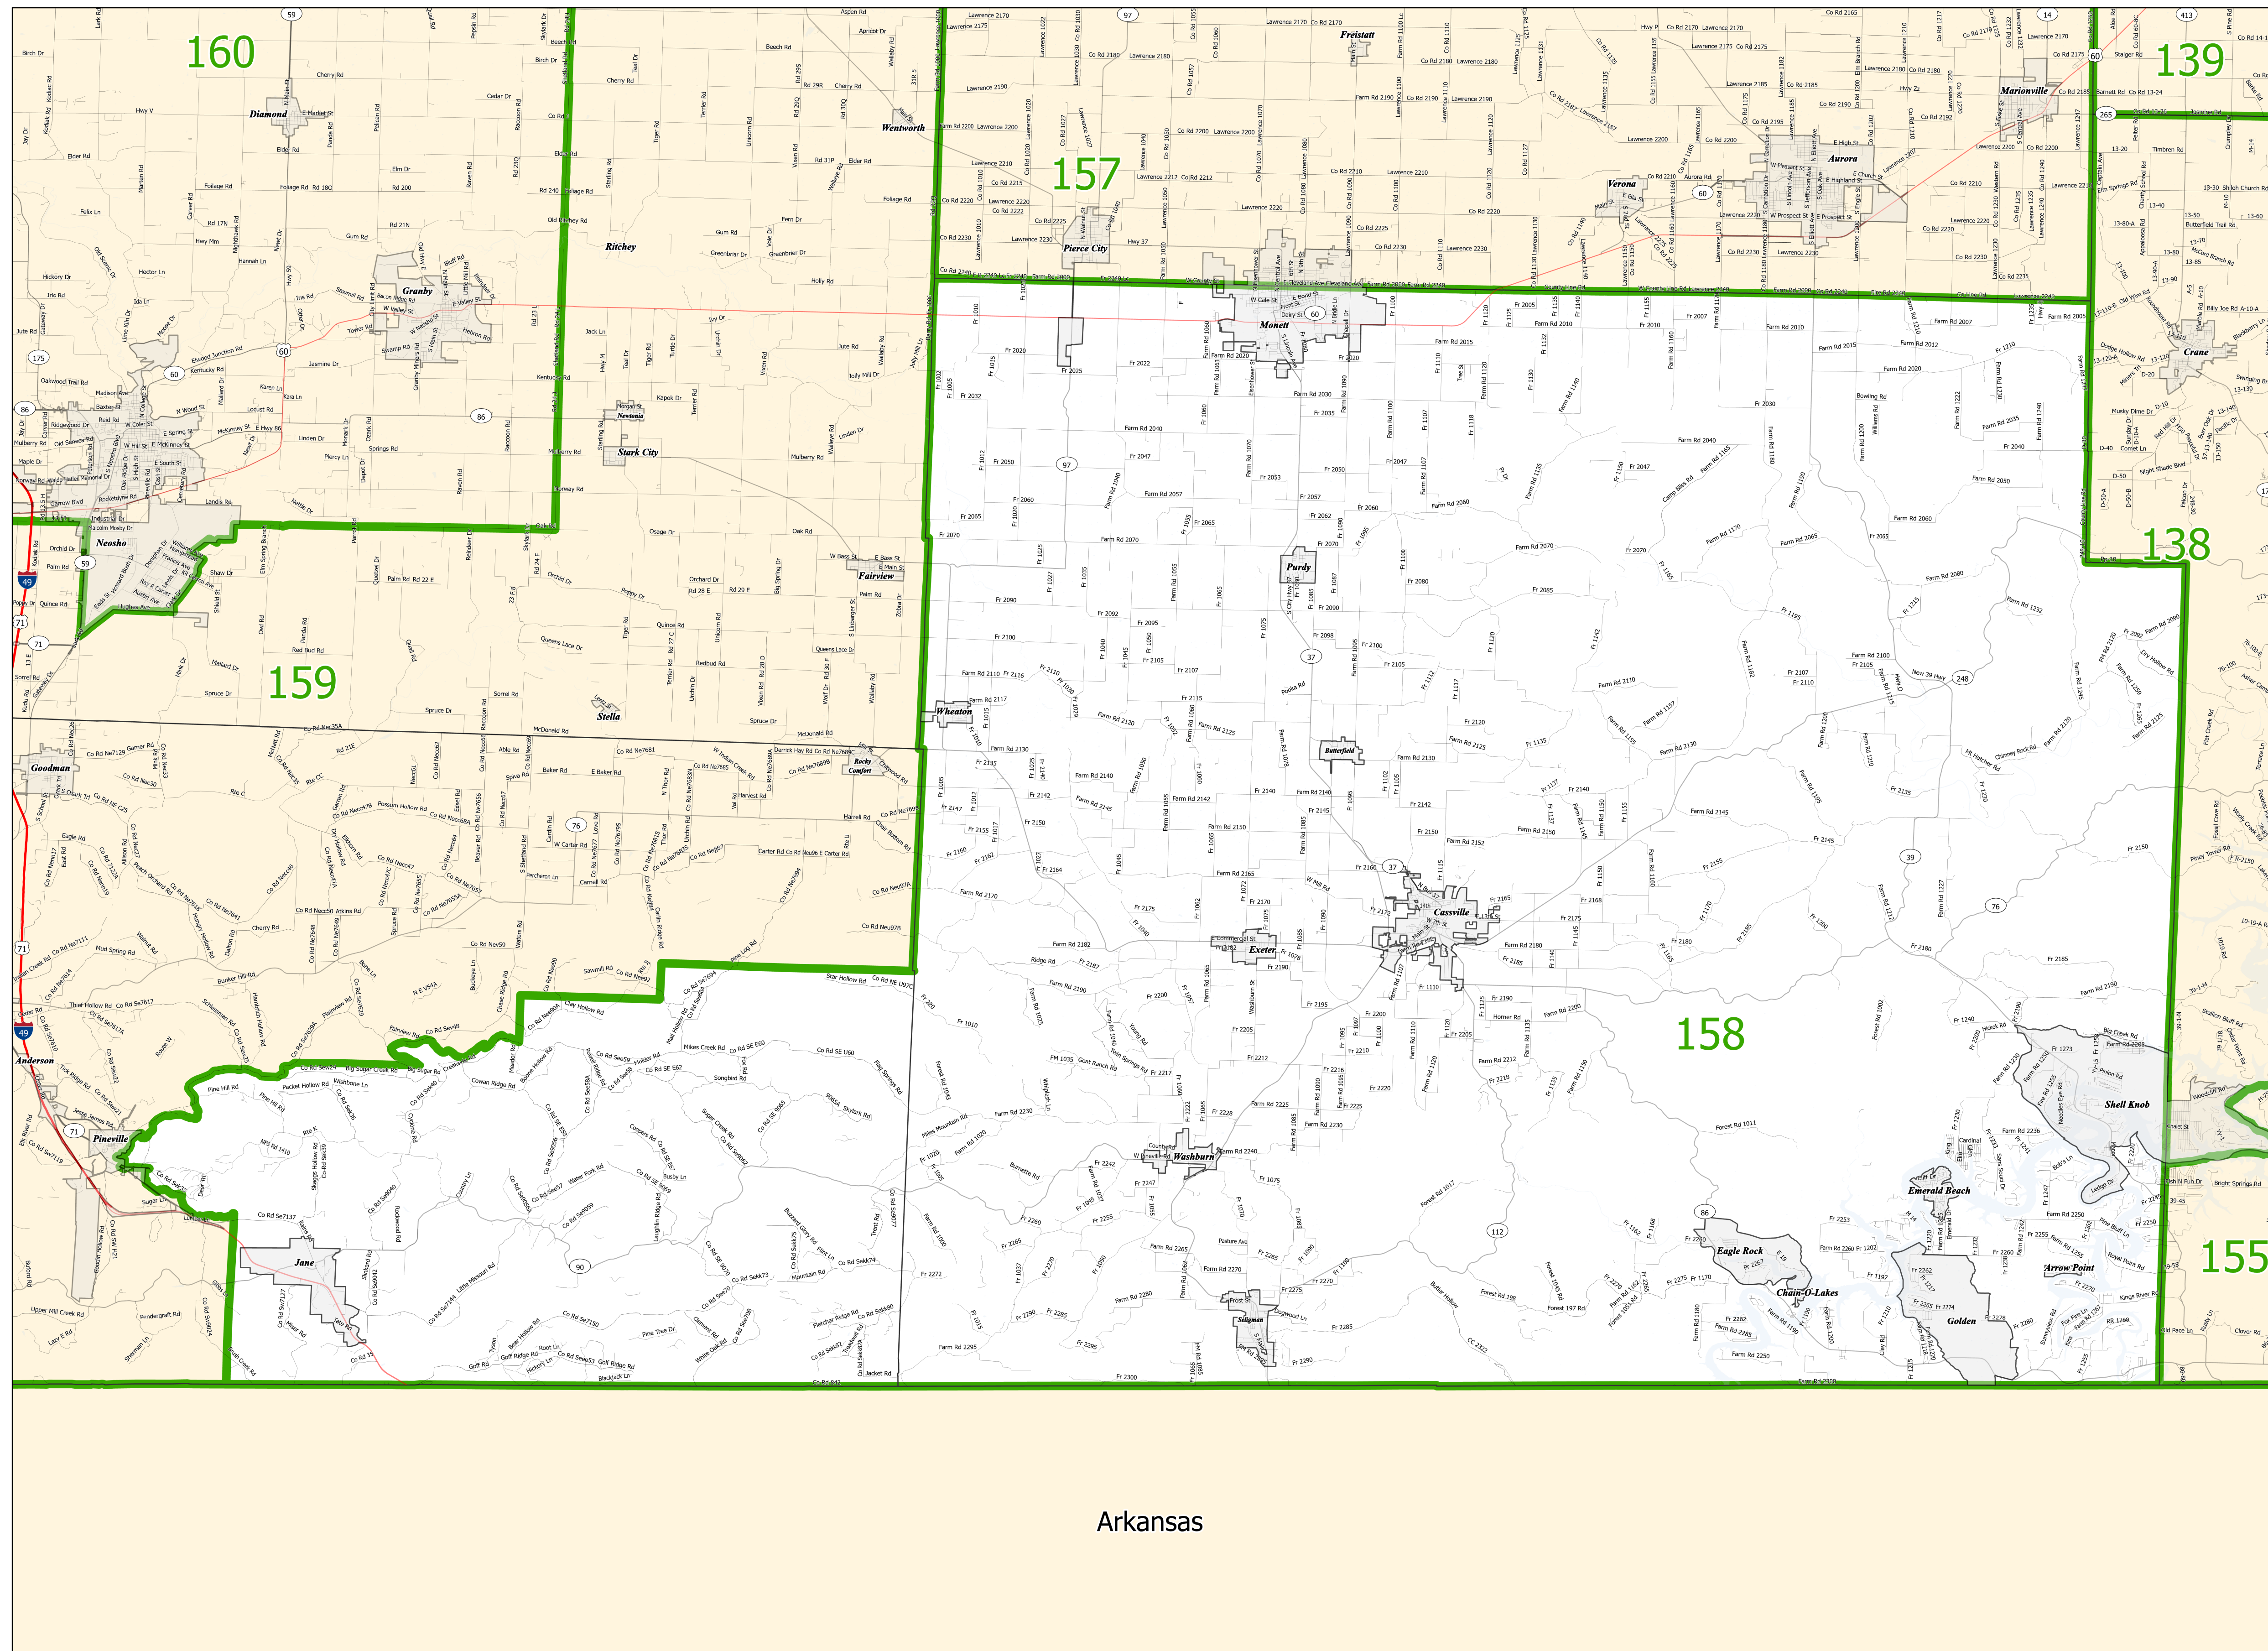

Missouri House District 158

Area of Interest

District Extent

* Includes Census Designated Places

Office of Administration
Redistricting Office

Arkansas