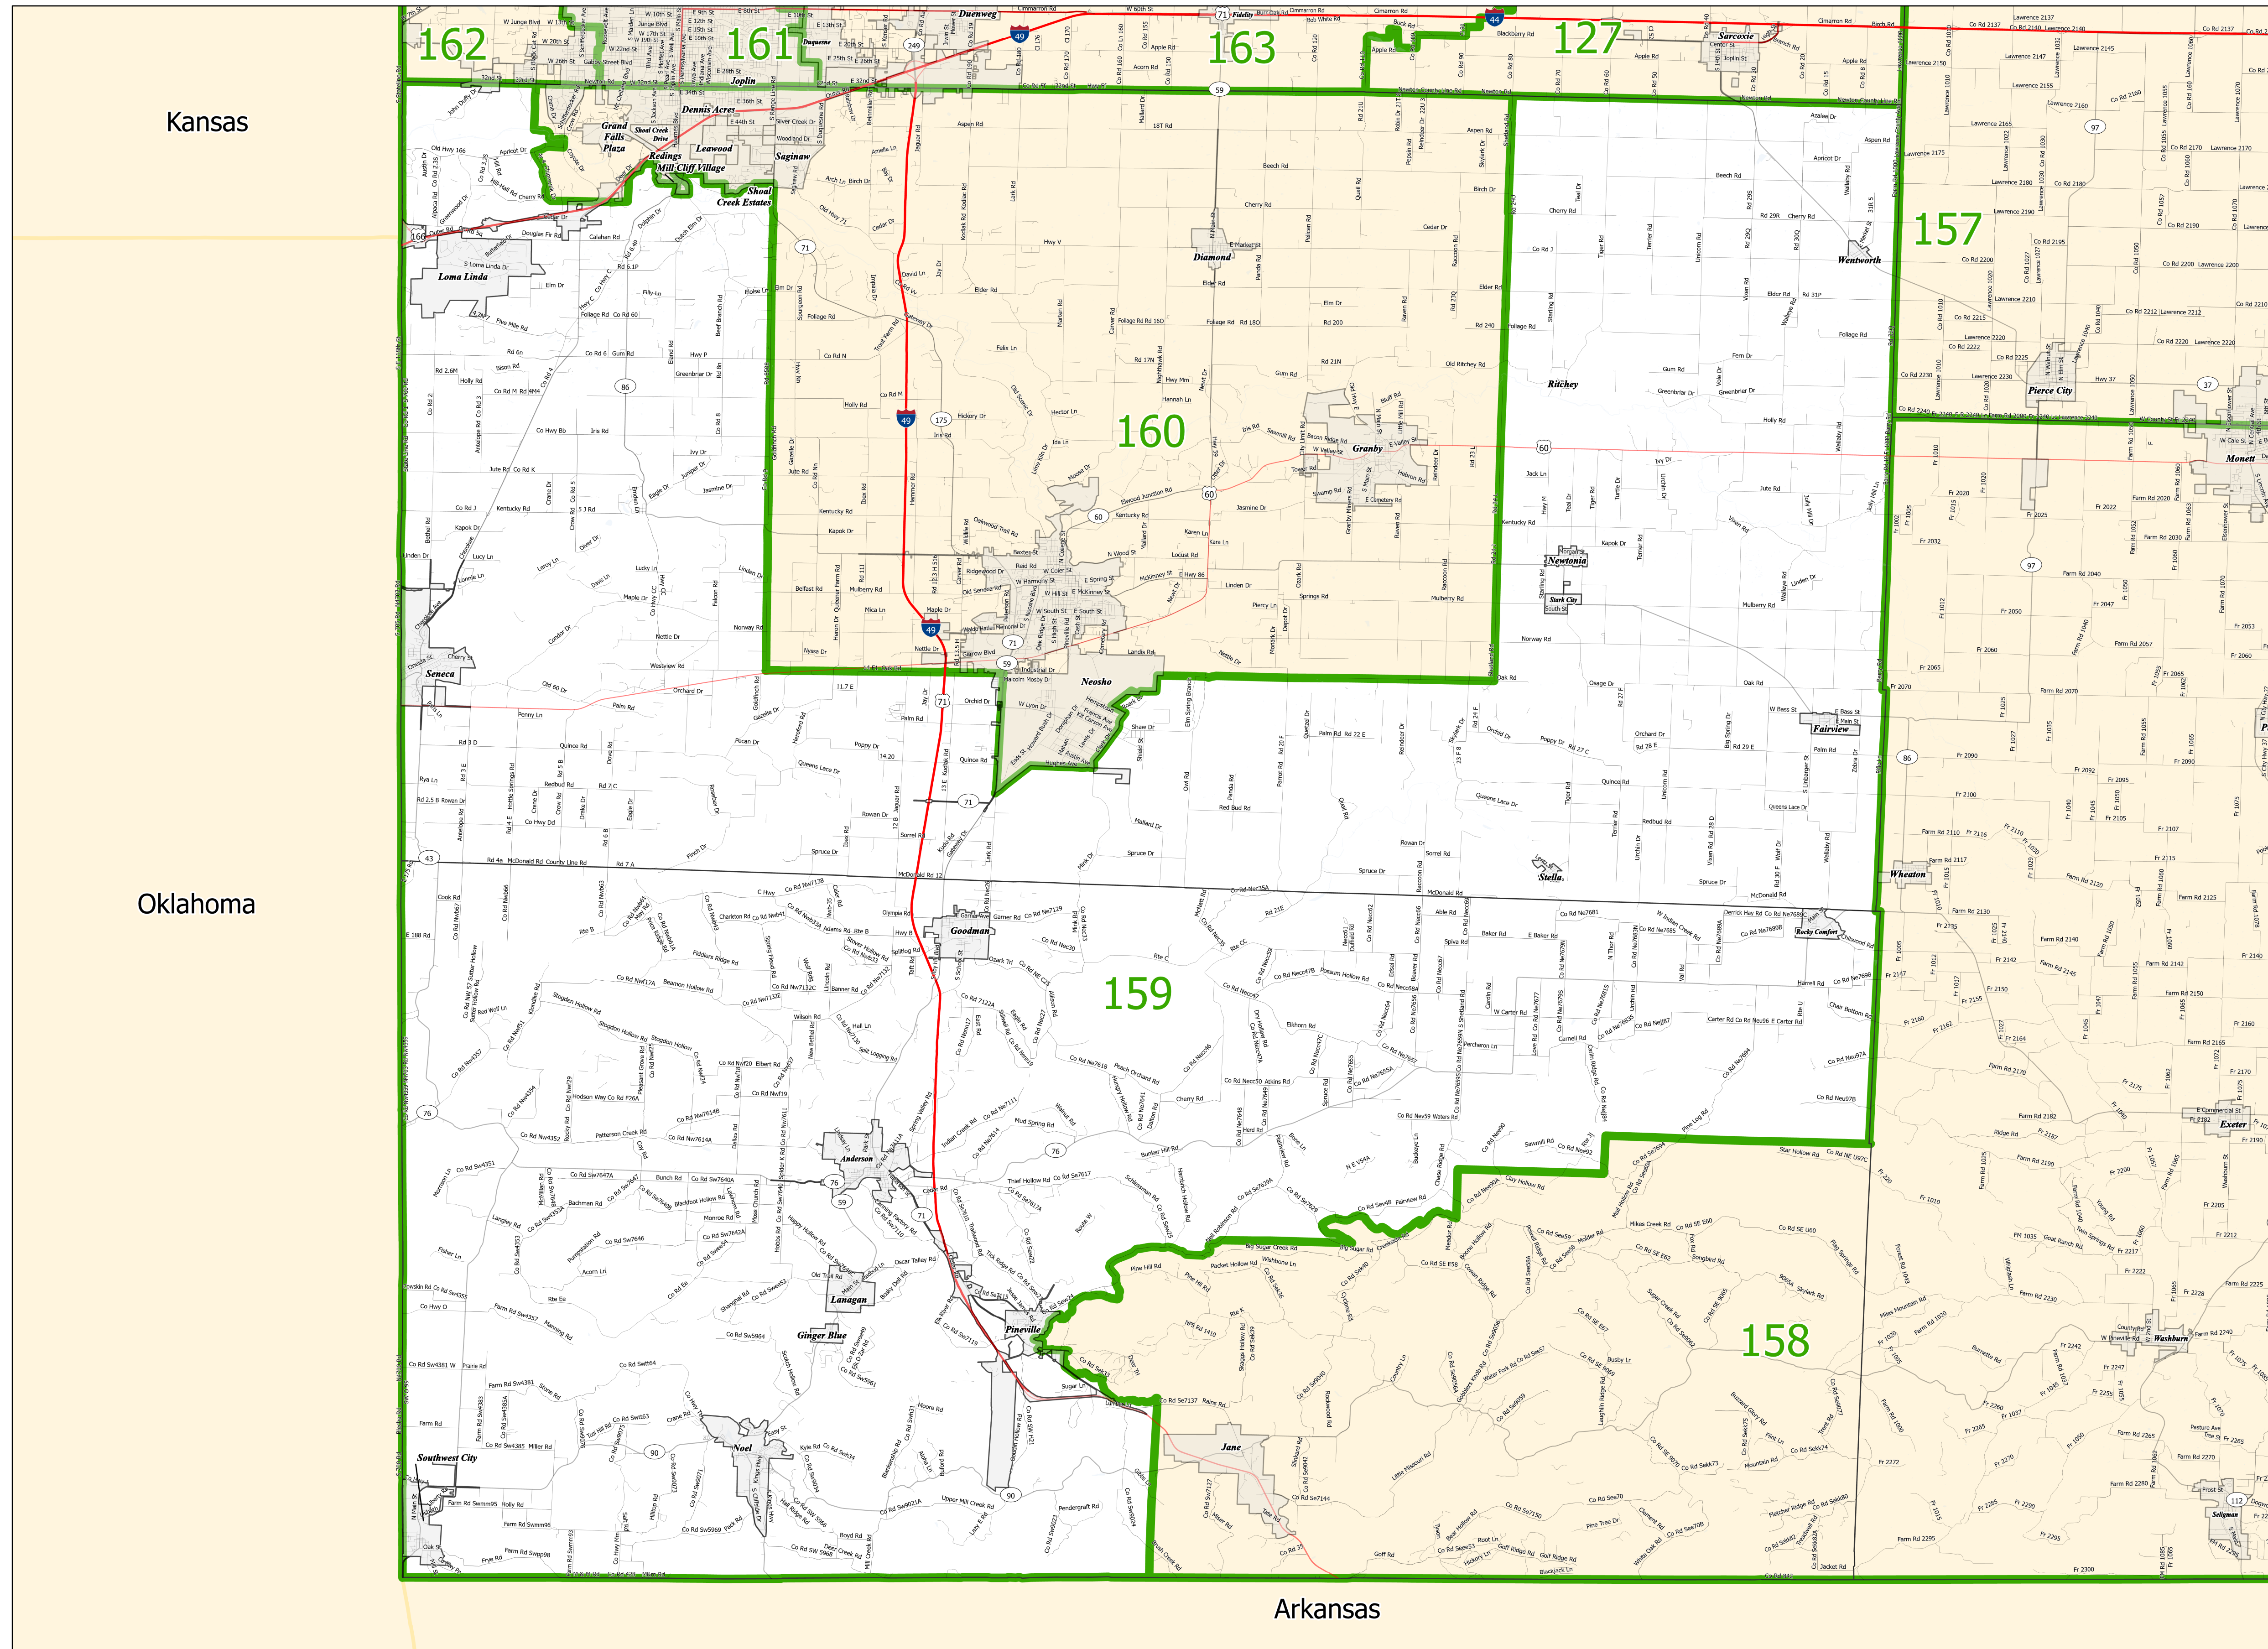

Missouri House District 159

Area of Interest

District Extent

- House Districts
- Areas outside of District
- Incorporated Places*
- Counties
- M.O. Highways
- U.S. Highways
- Interstates
- Roads

* Includes Census Designated Places

Office of Administration
Redistricting Office