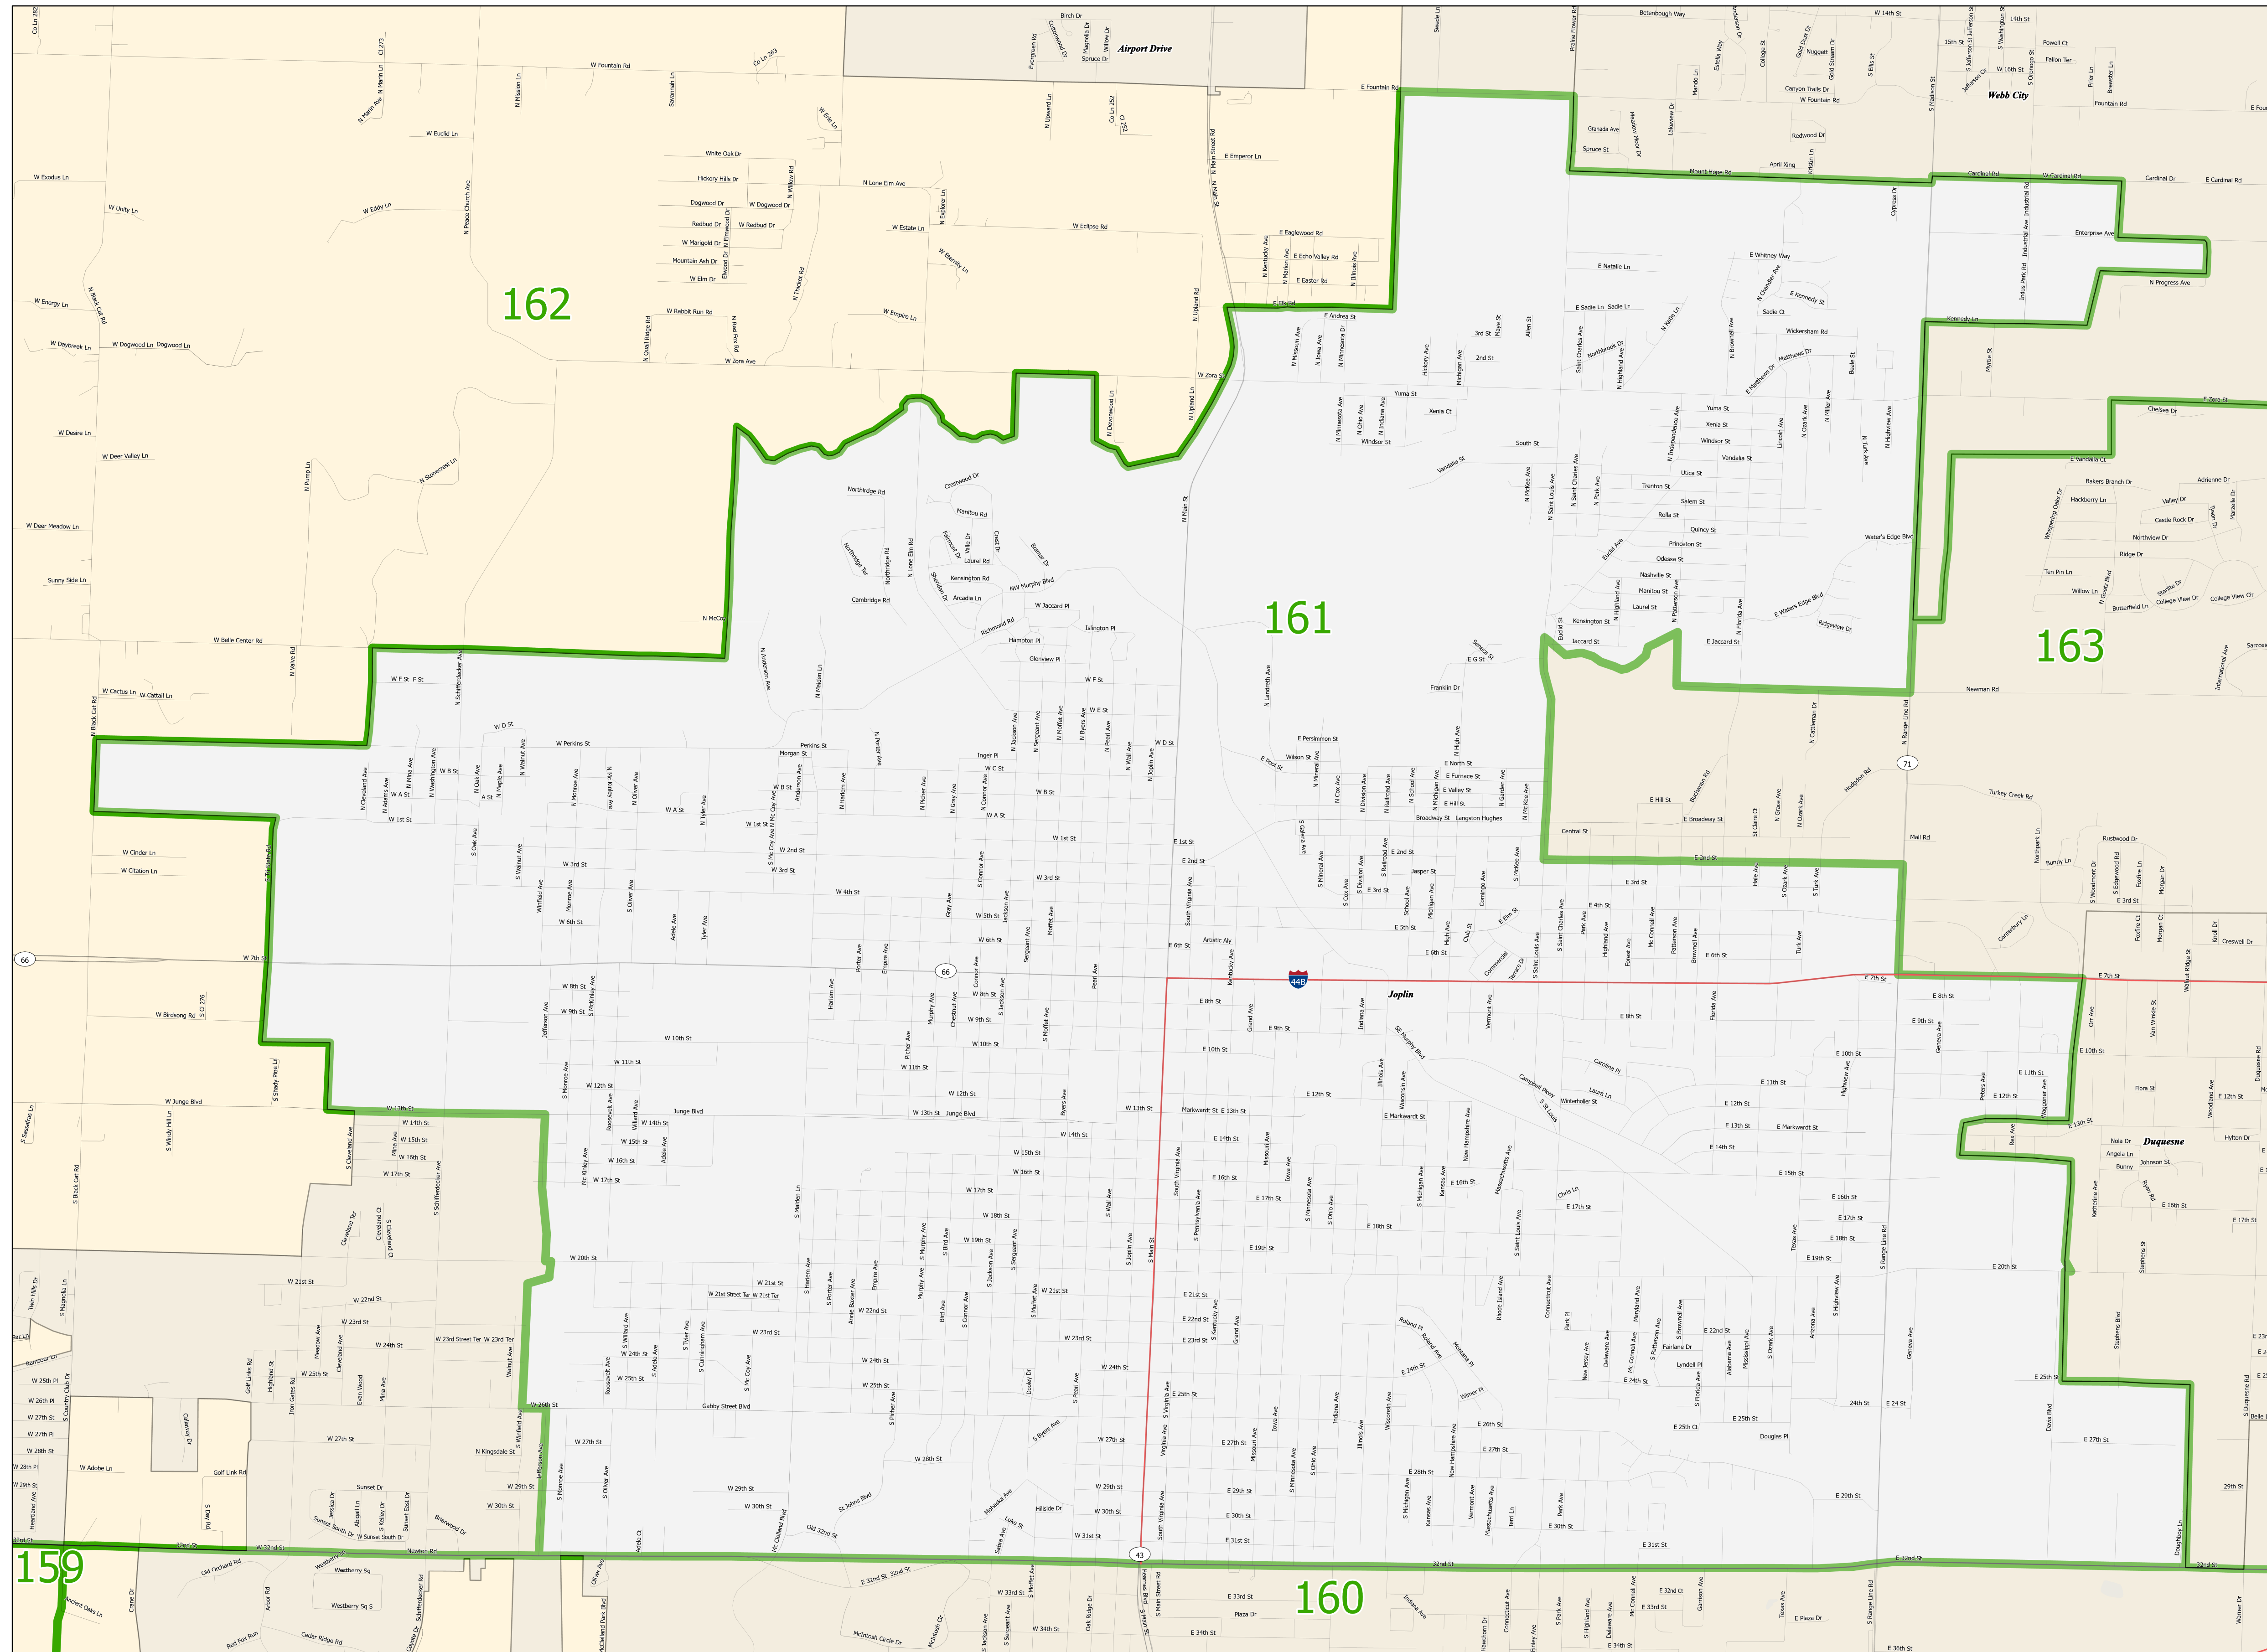

# Missouri House District 161

Area of Interest

District Extent

- House Districts
- Areas outside of District
- Incorporated Places\*
- Counties
- M.O. Highways
- U.S. Highways
- Interstates
- Roads

\* Includes Census Designated Places

Office of Administration  
Redistricting Office