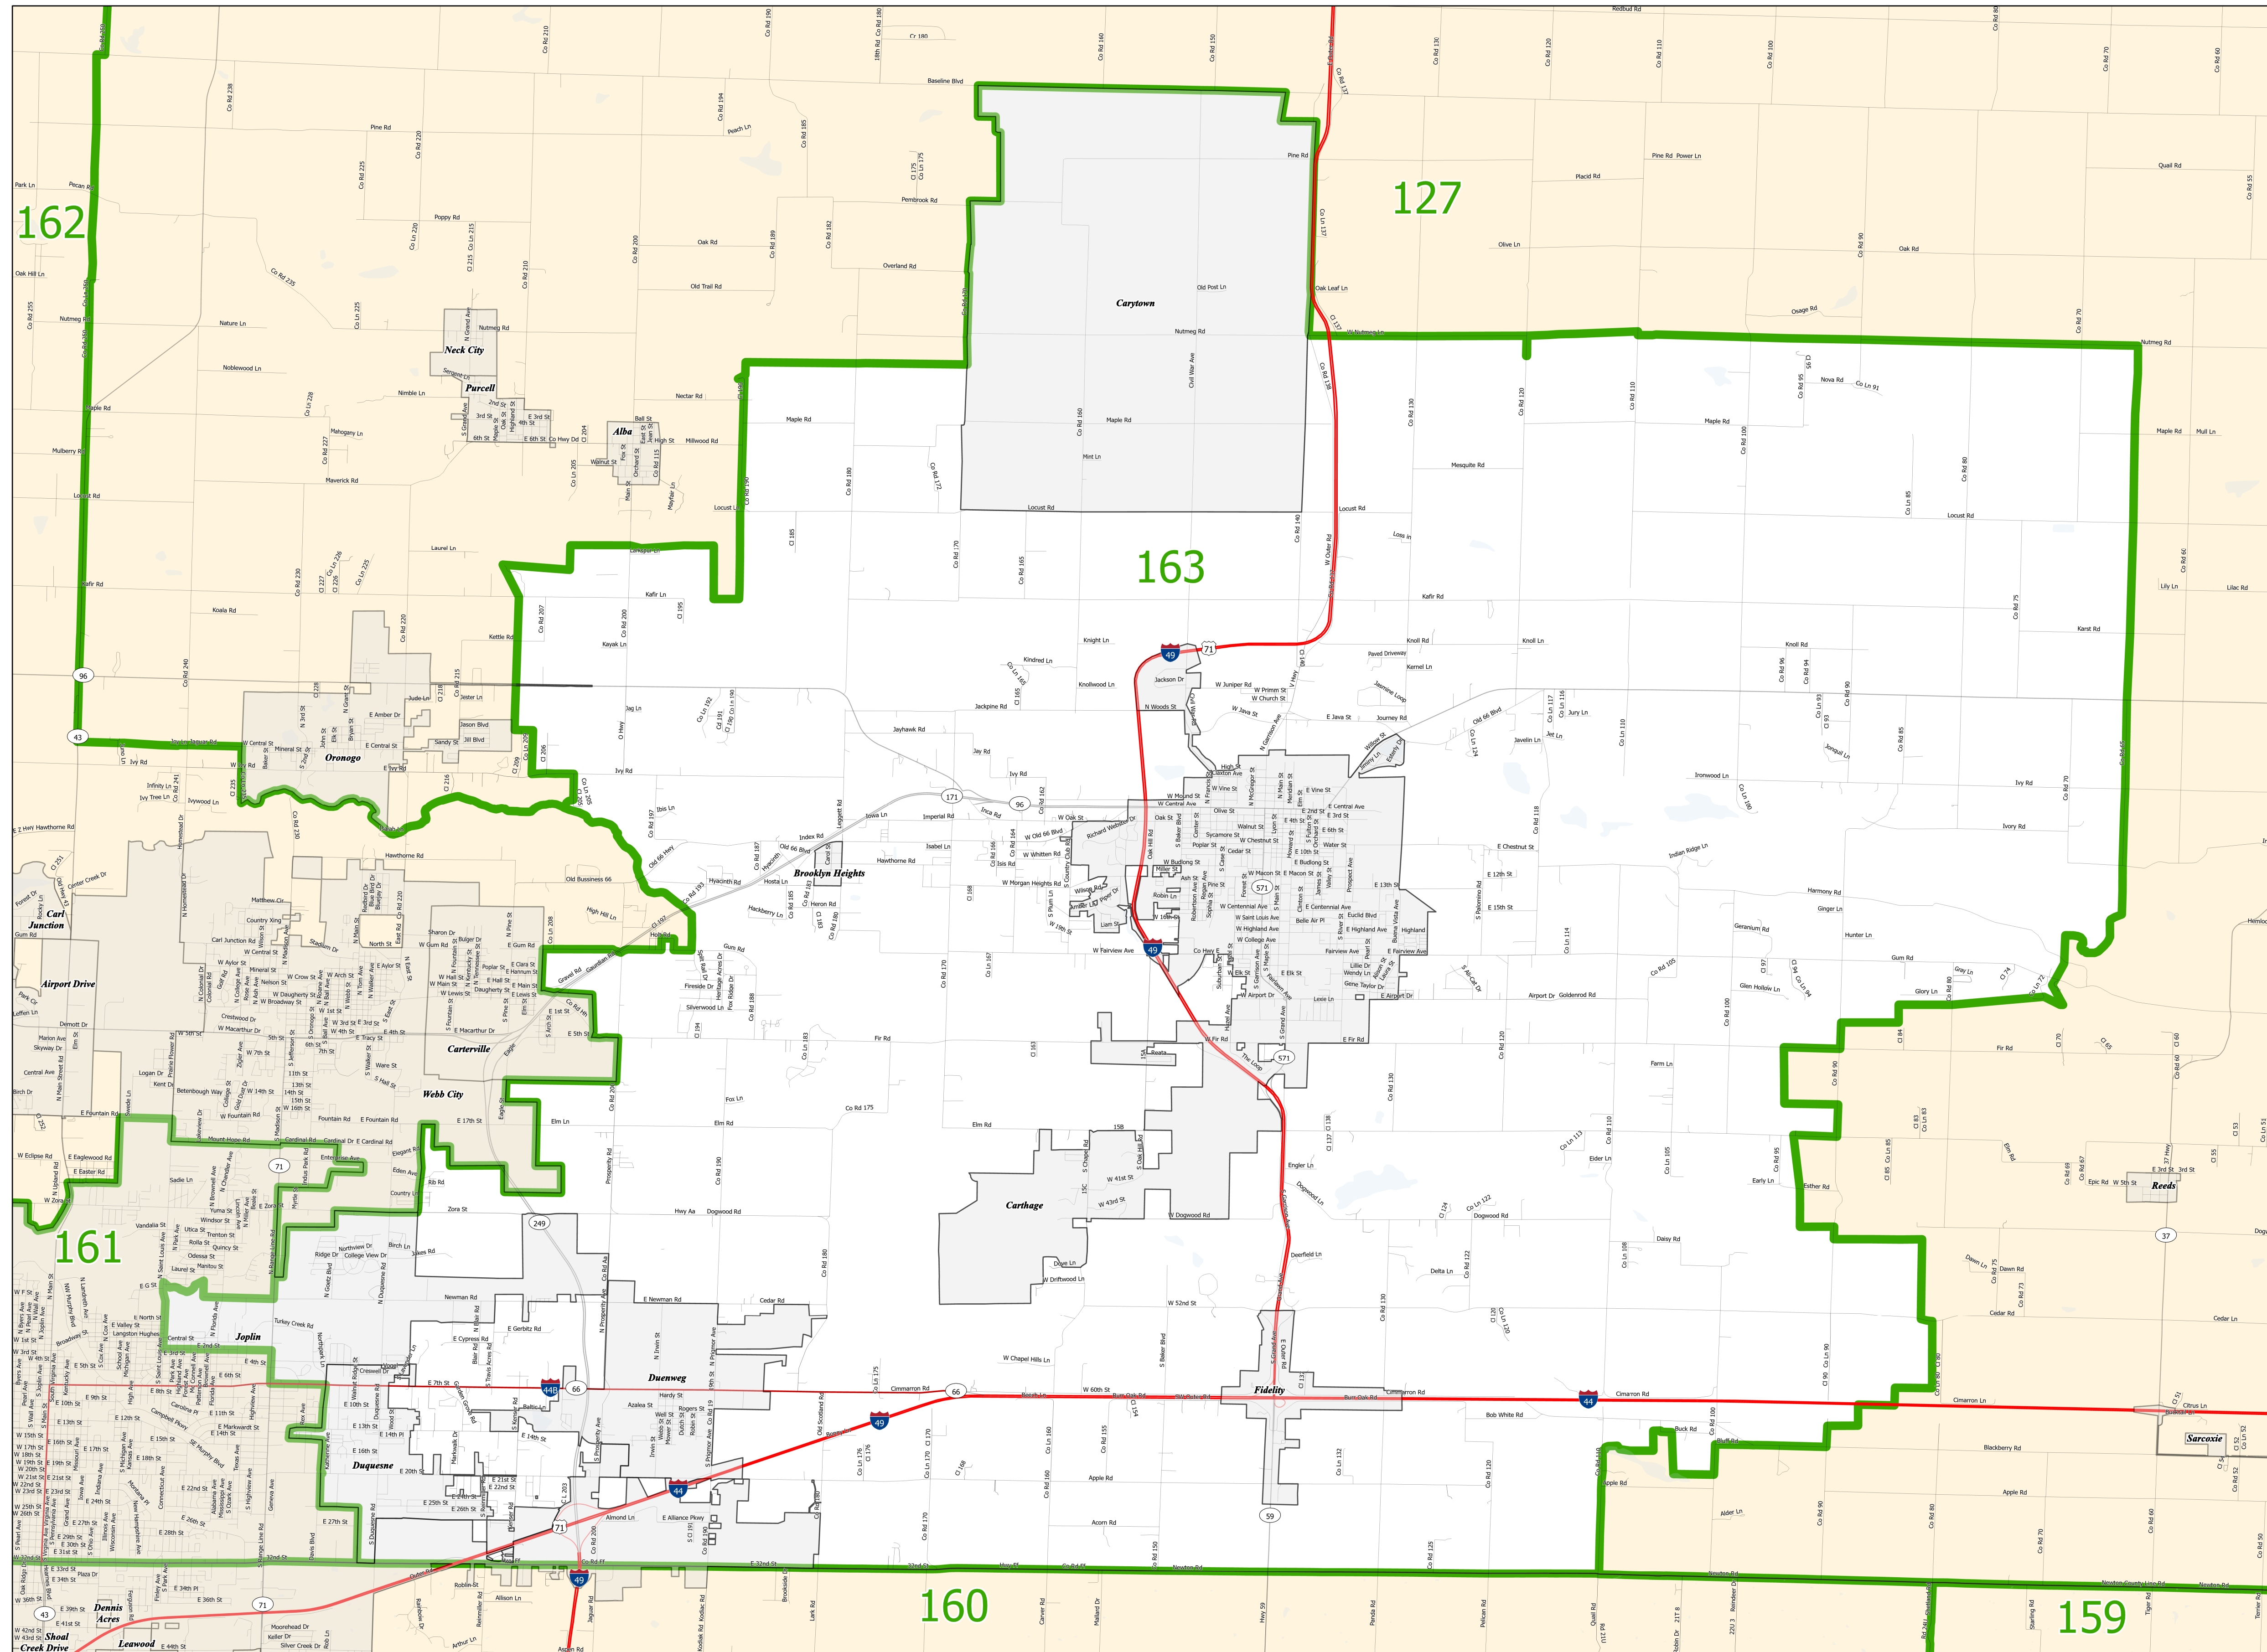

# Missouri House District 163

Area of Interest

District Extent

- House Districts
- Areas outside of District
- Incorporated Places\*
- Counties
- M.O. Highways
- U.S. Highways
- Interstates
- Roads

\* Includes Census Designated Places

Office of Administration  
Redistricting Office