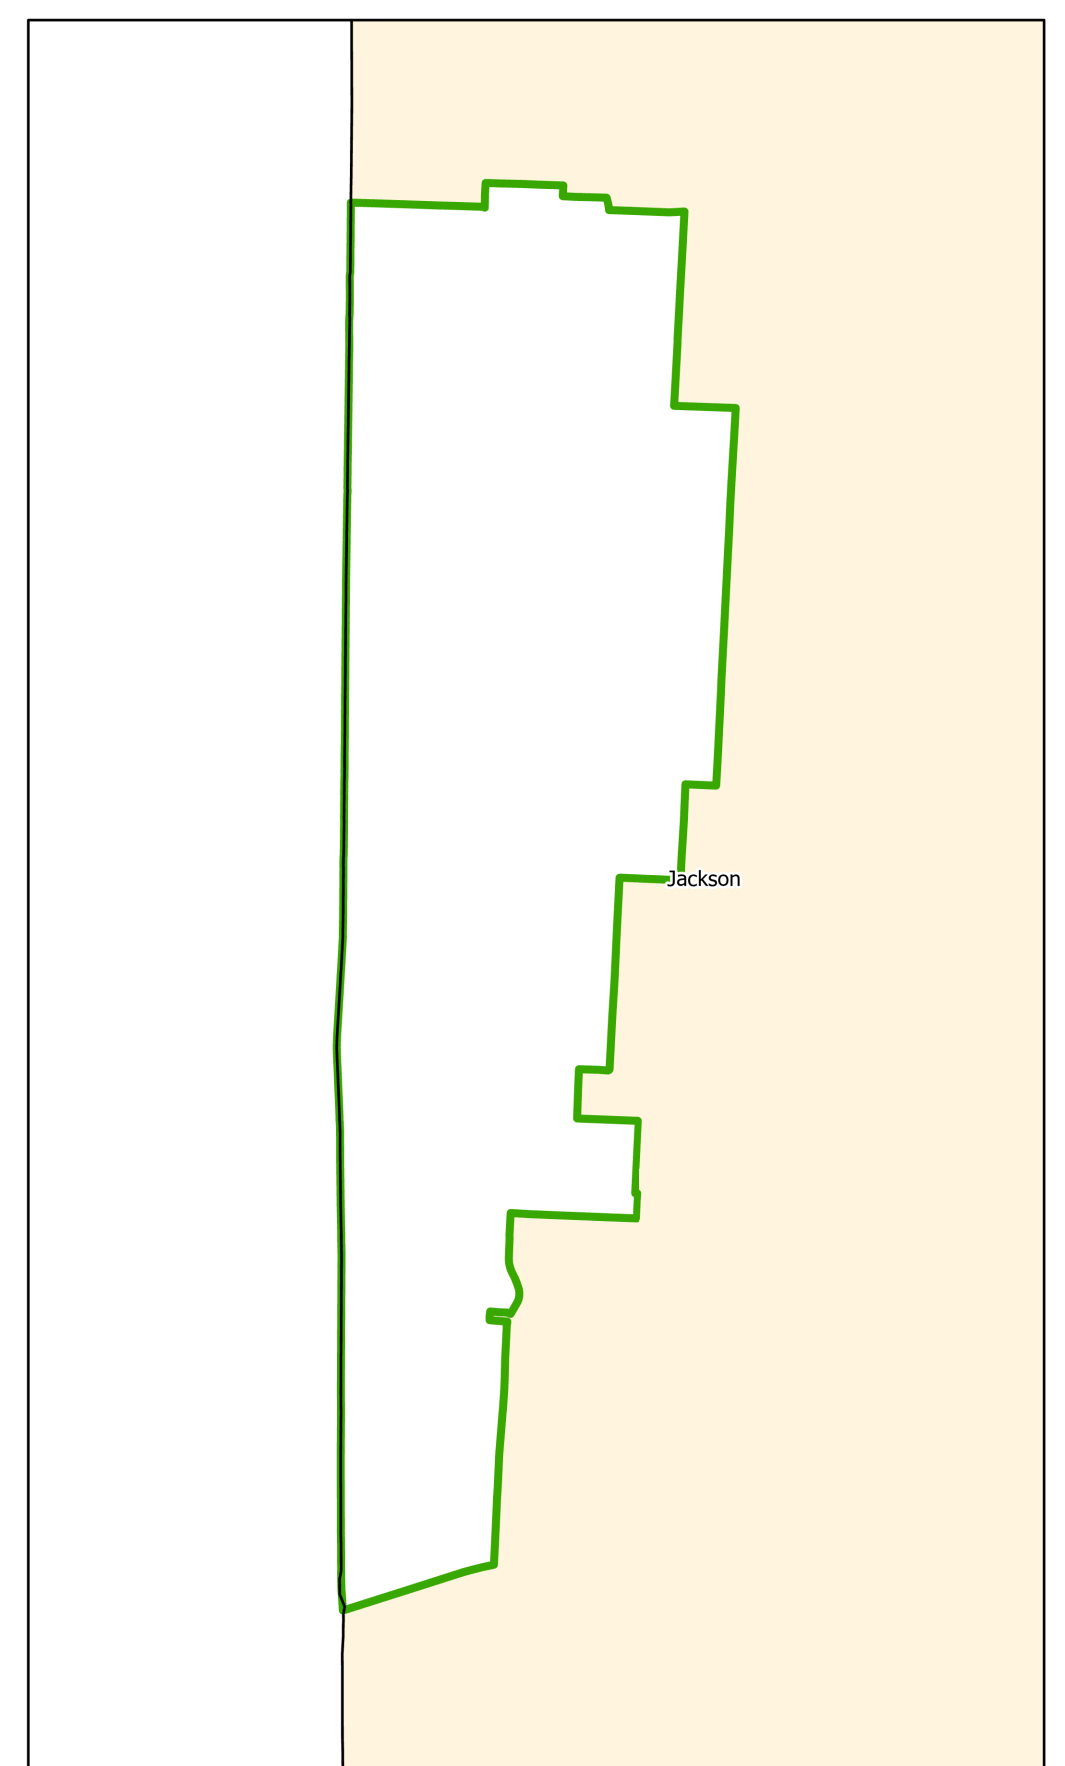

Missouri House District 25

Area of Interest

District 25

Kansas

Kansas City

Jackson

* Includes Census Designated Places

Office of Administration
Redistricting Office