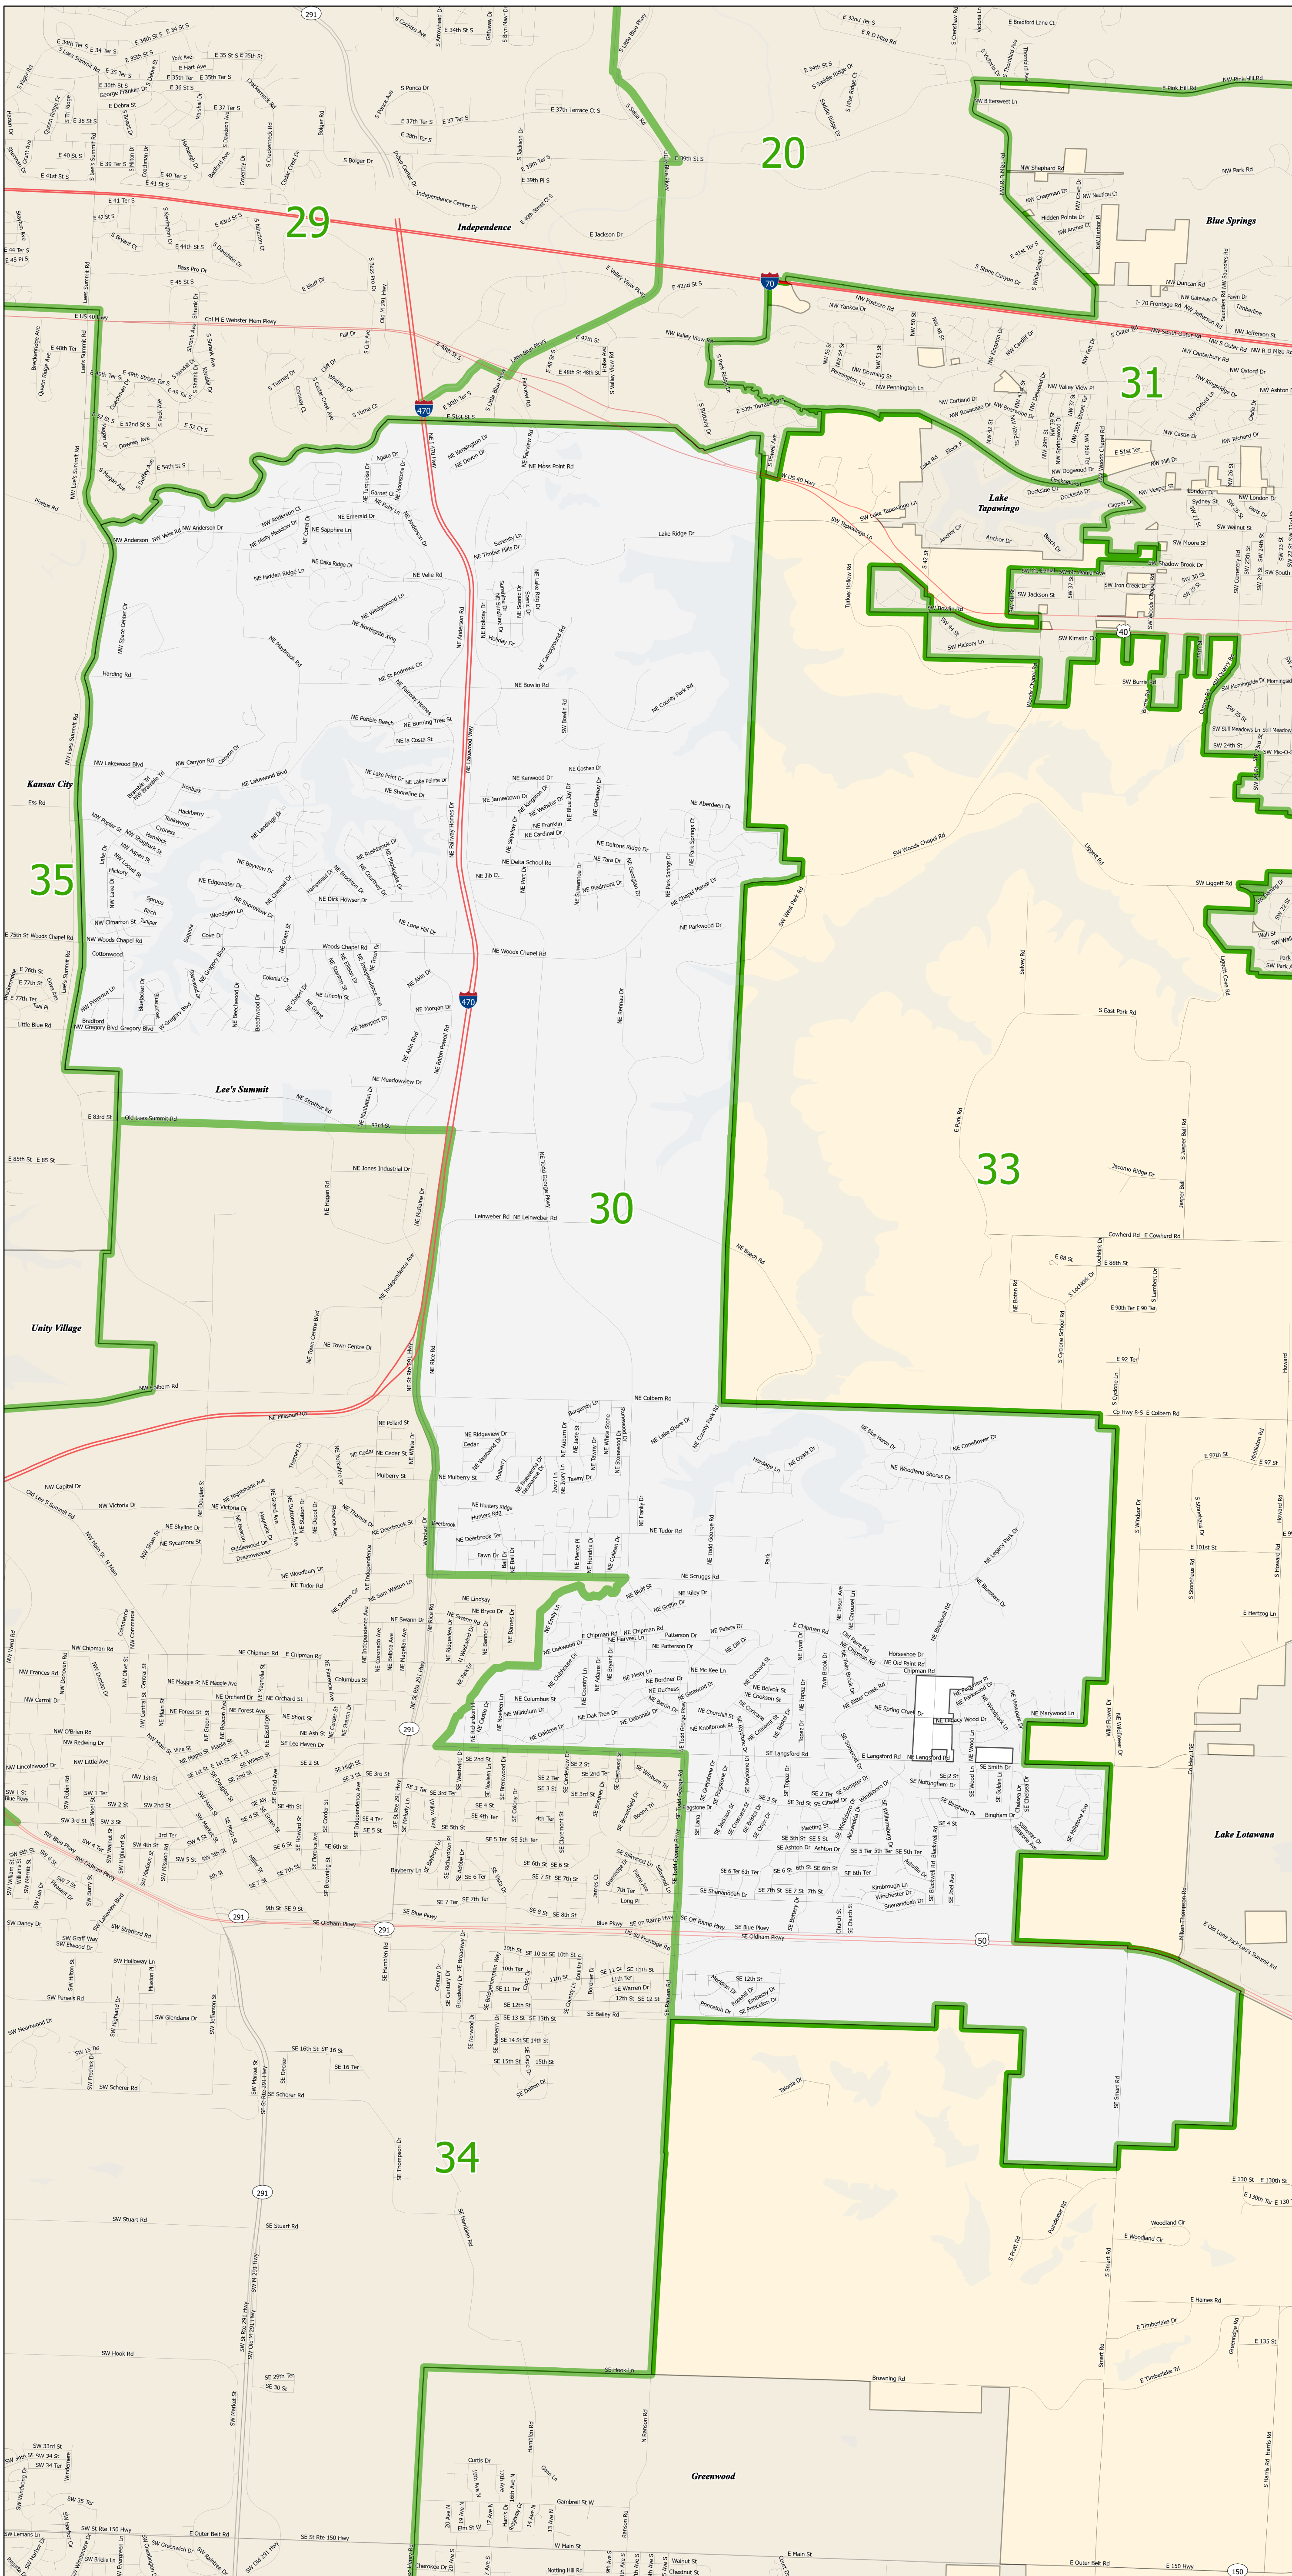

Missouri House District 30

Area of Interest

District 30

* Includes Census Designated Places

Office of Administration
Redistricting Office