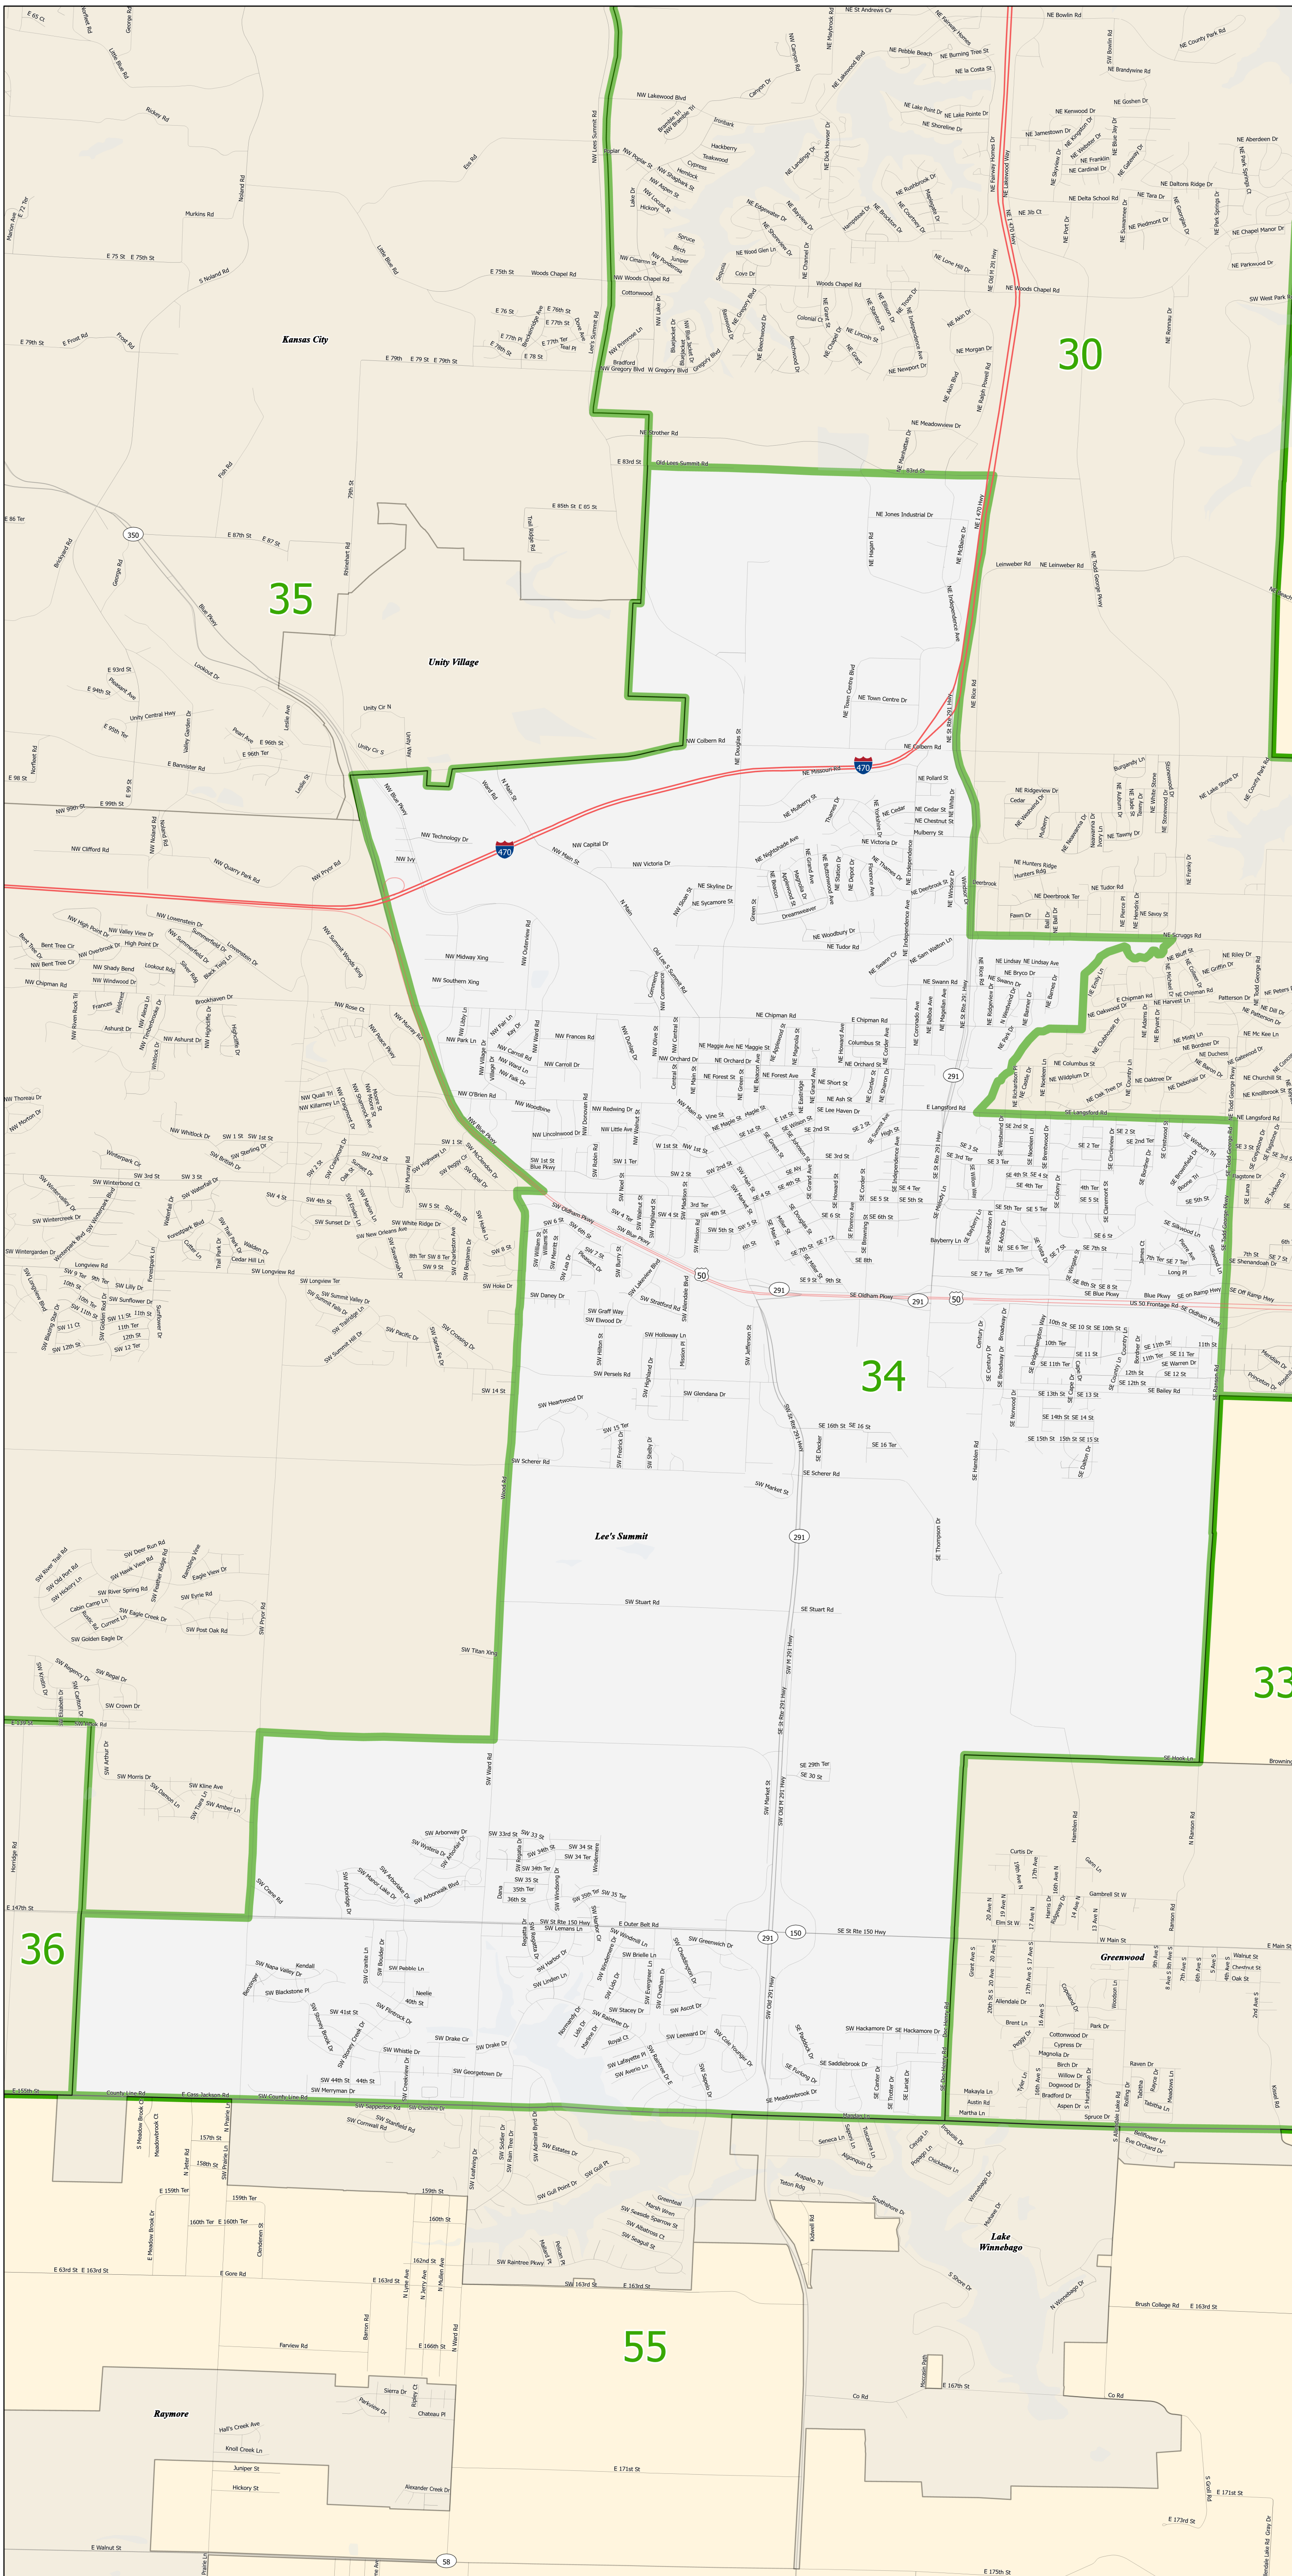

# Missouri House District 34

Area of Interest

District 34

\* Includes Census Designated Places

Office of Administration  
Redistricting Office