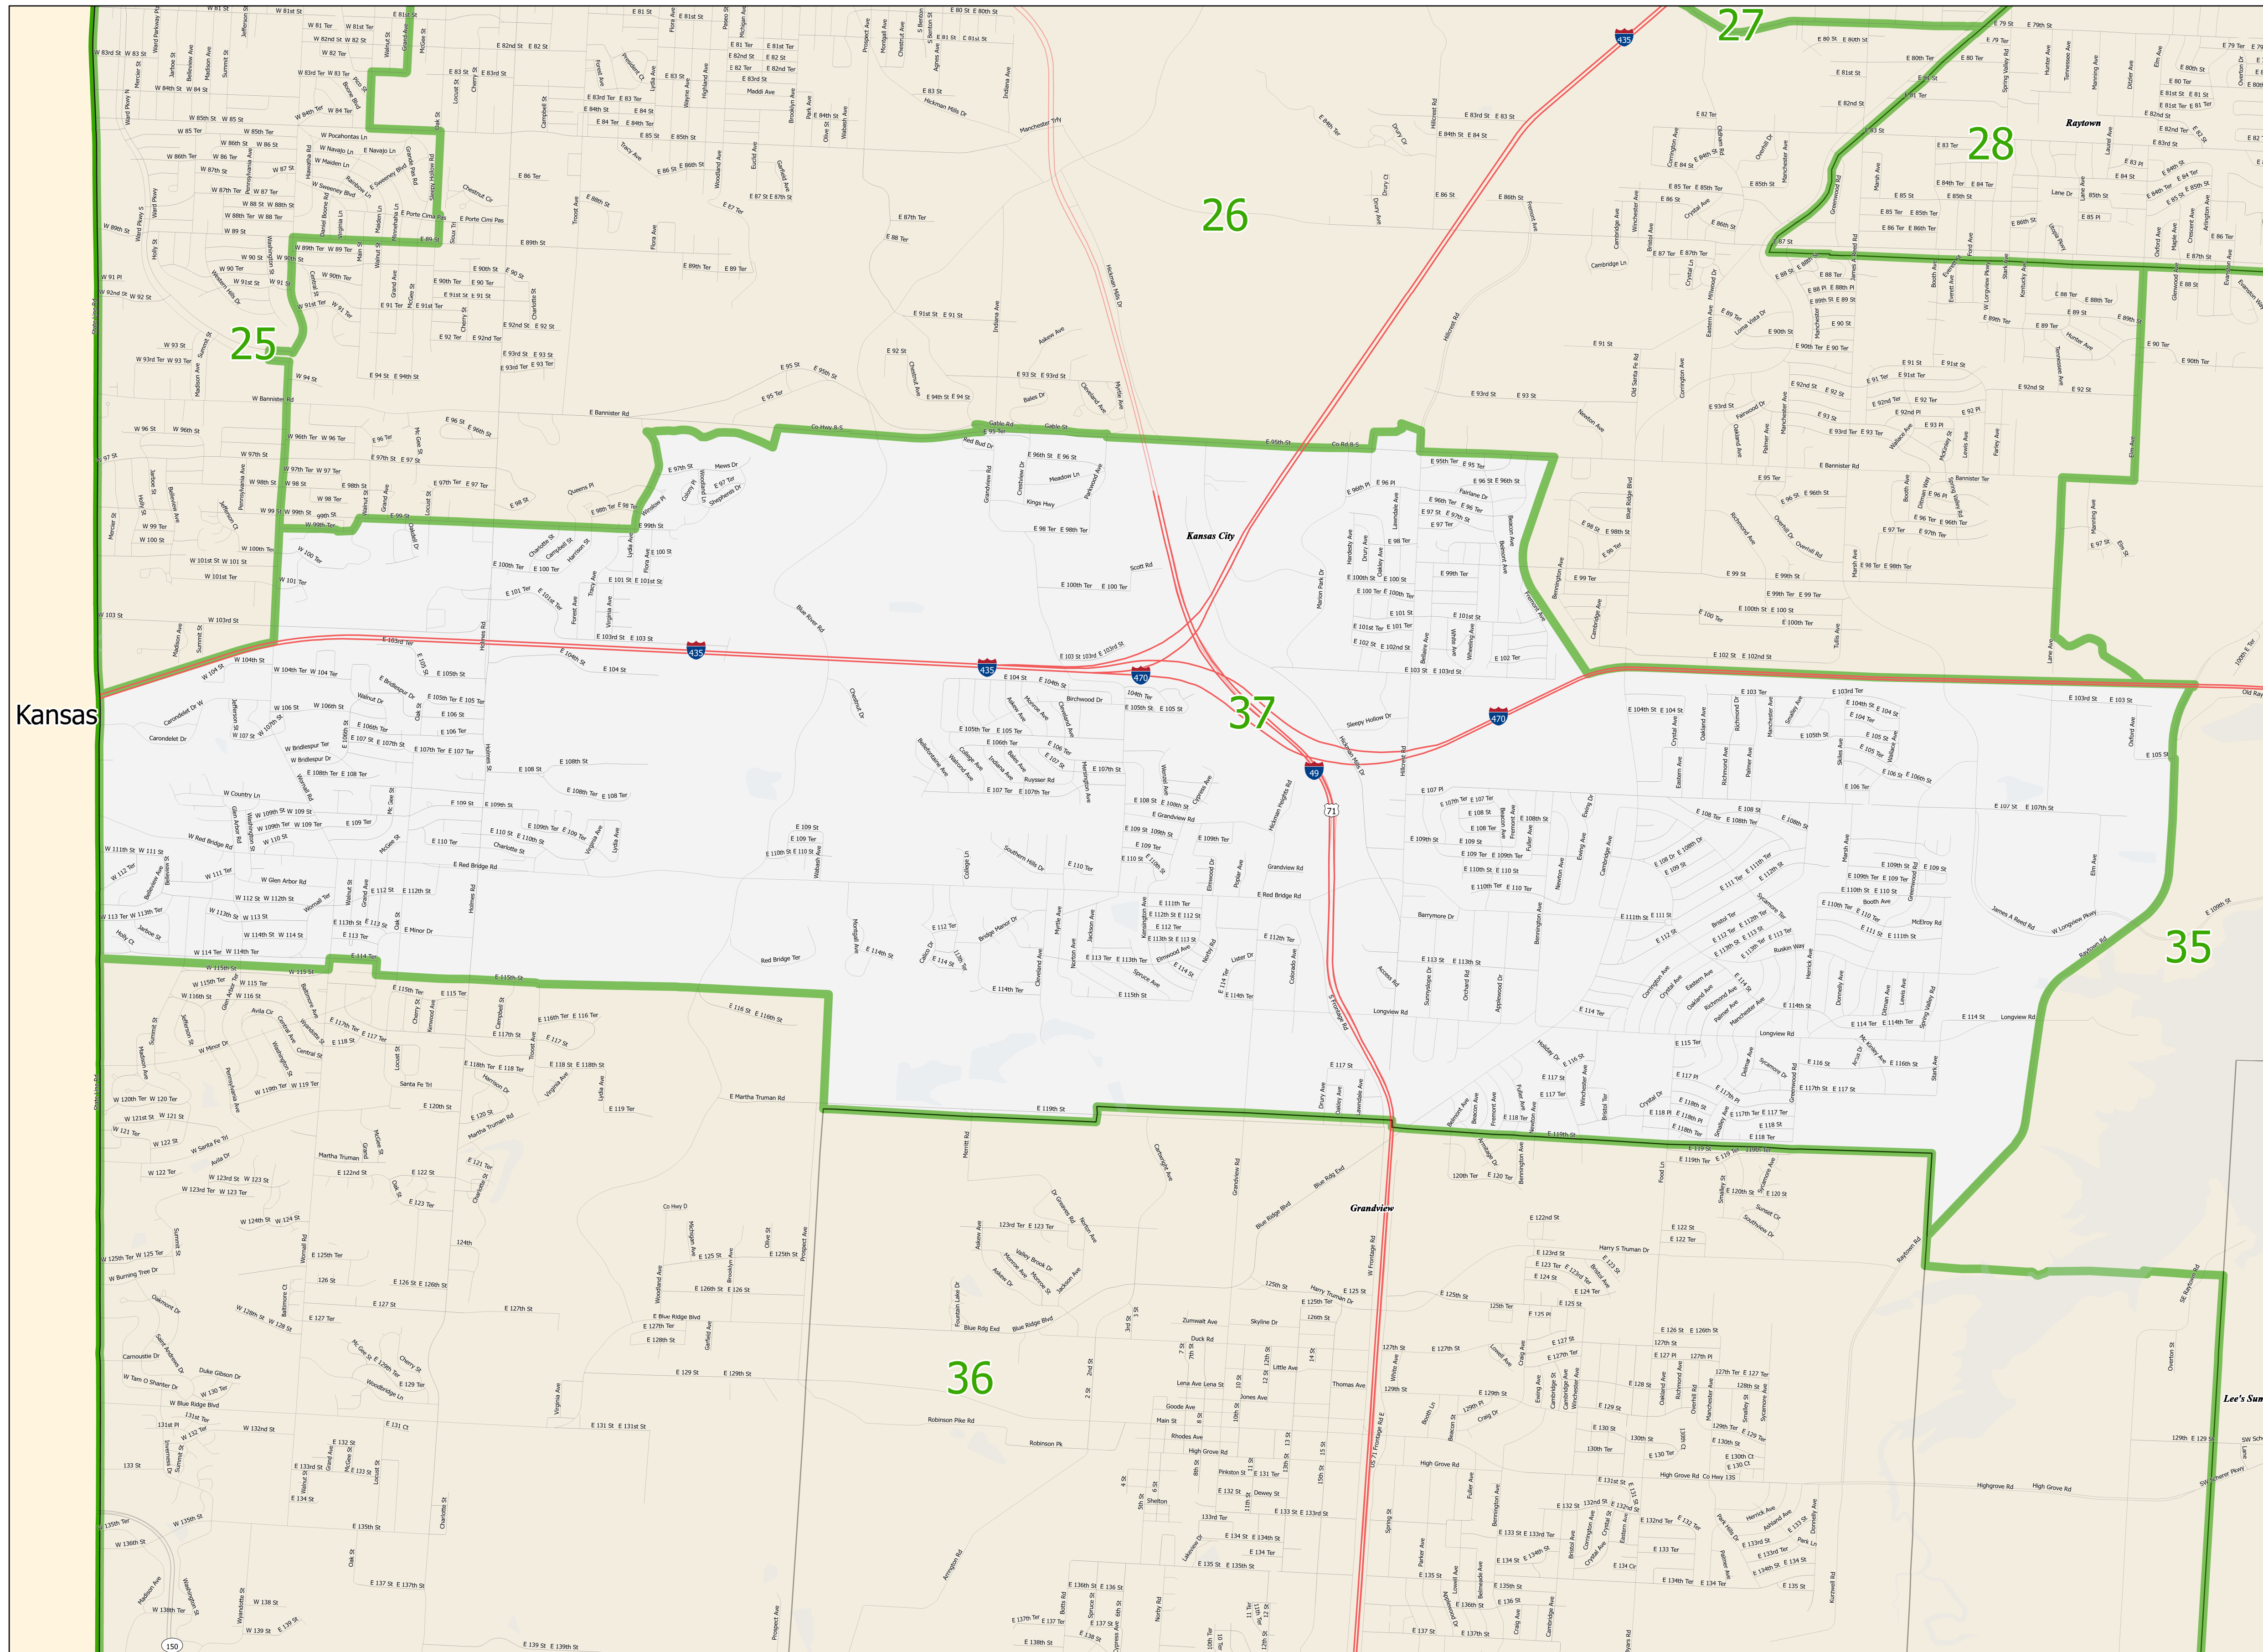

# Missouri House District 37

Area of Interest

District Extent

- House Districts
- Areas outside of District
- Incorporated Places\*
- Counties
- M.O. Highways
- U.S. Highways
- Interstates
- Roads

\* Includes Census Designated Places

Office of Administration  
Redistricting Office