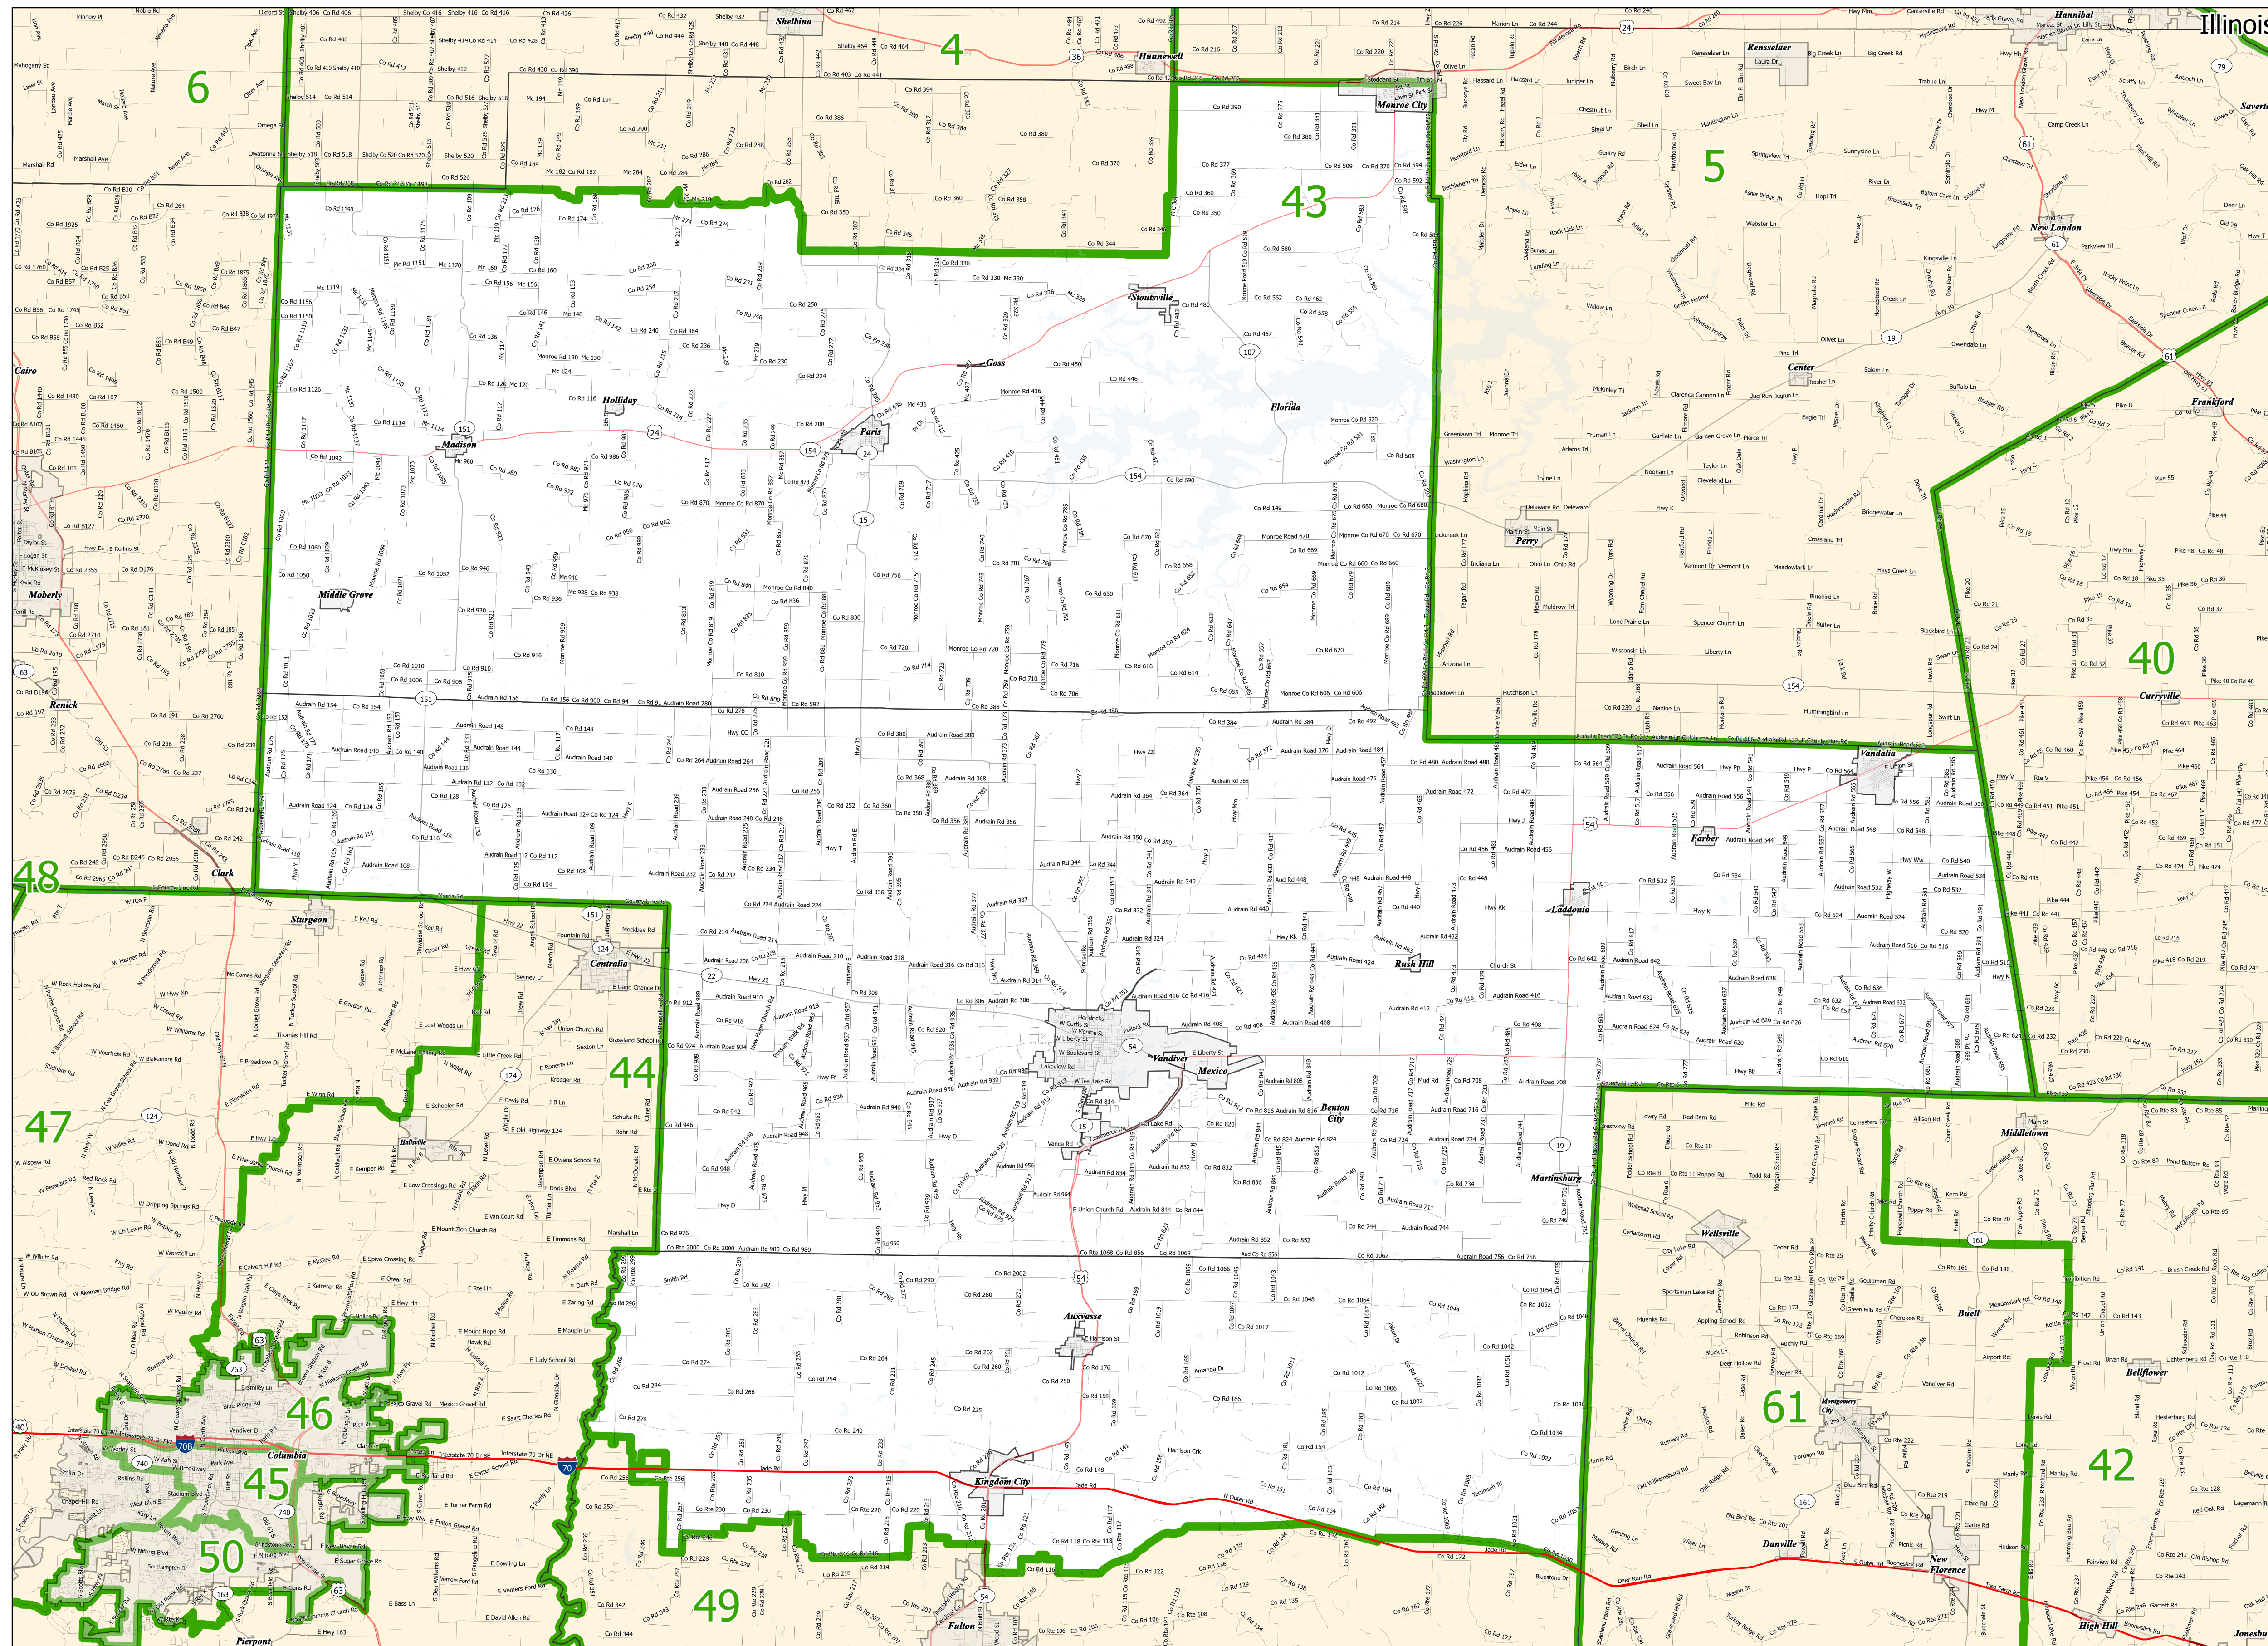

Missouri House District 43

Area of Interest

District Extent

	House Districts
	Areas outside of District
	Incorporated Places*
	Counties
	M.O. Highways
	U.S. Highways
	Interstates
	Roads

*Includes Census Designated Places

Office of Administration
Redistricting Office