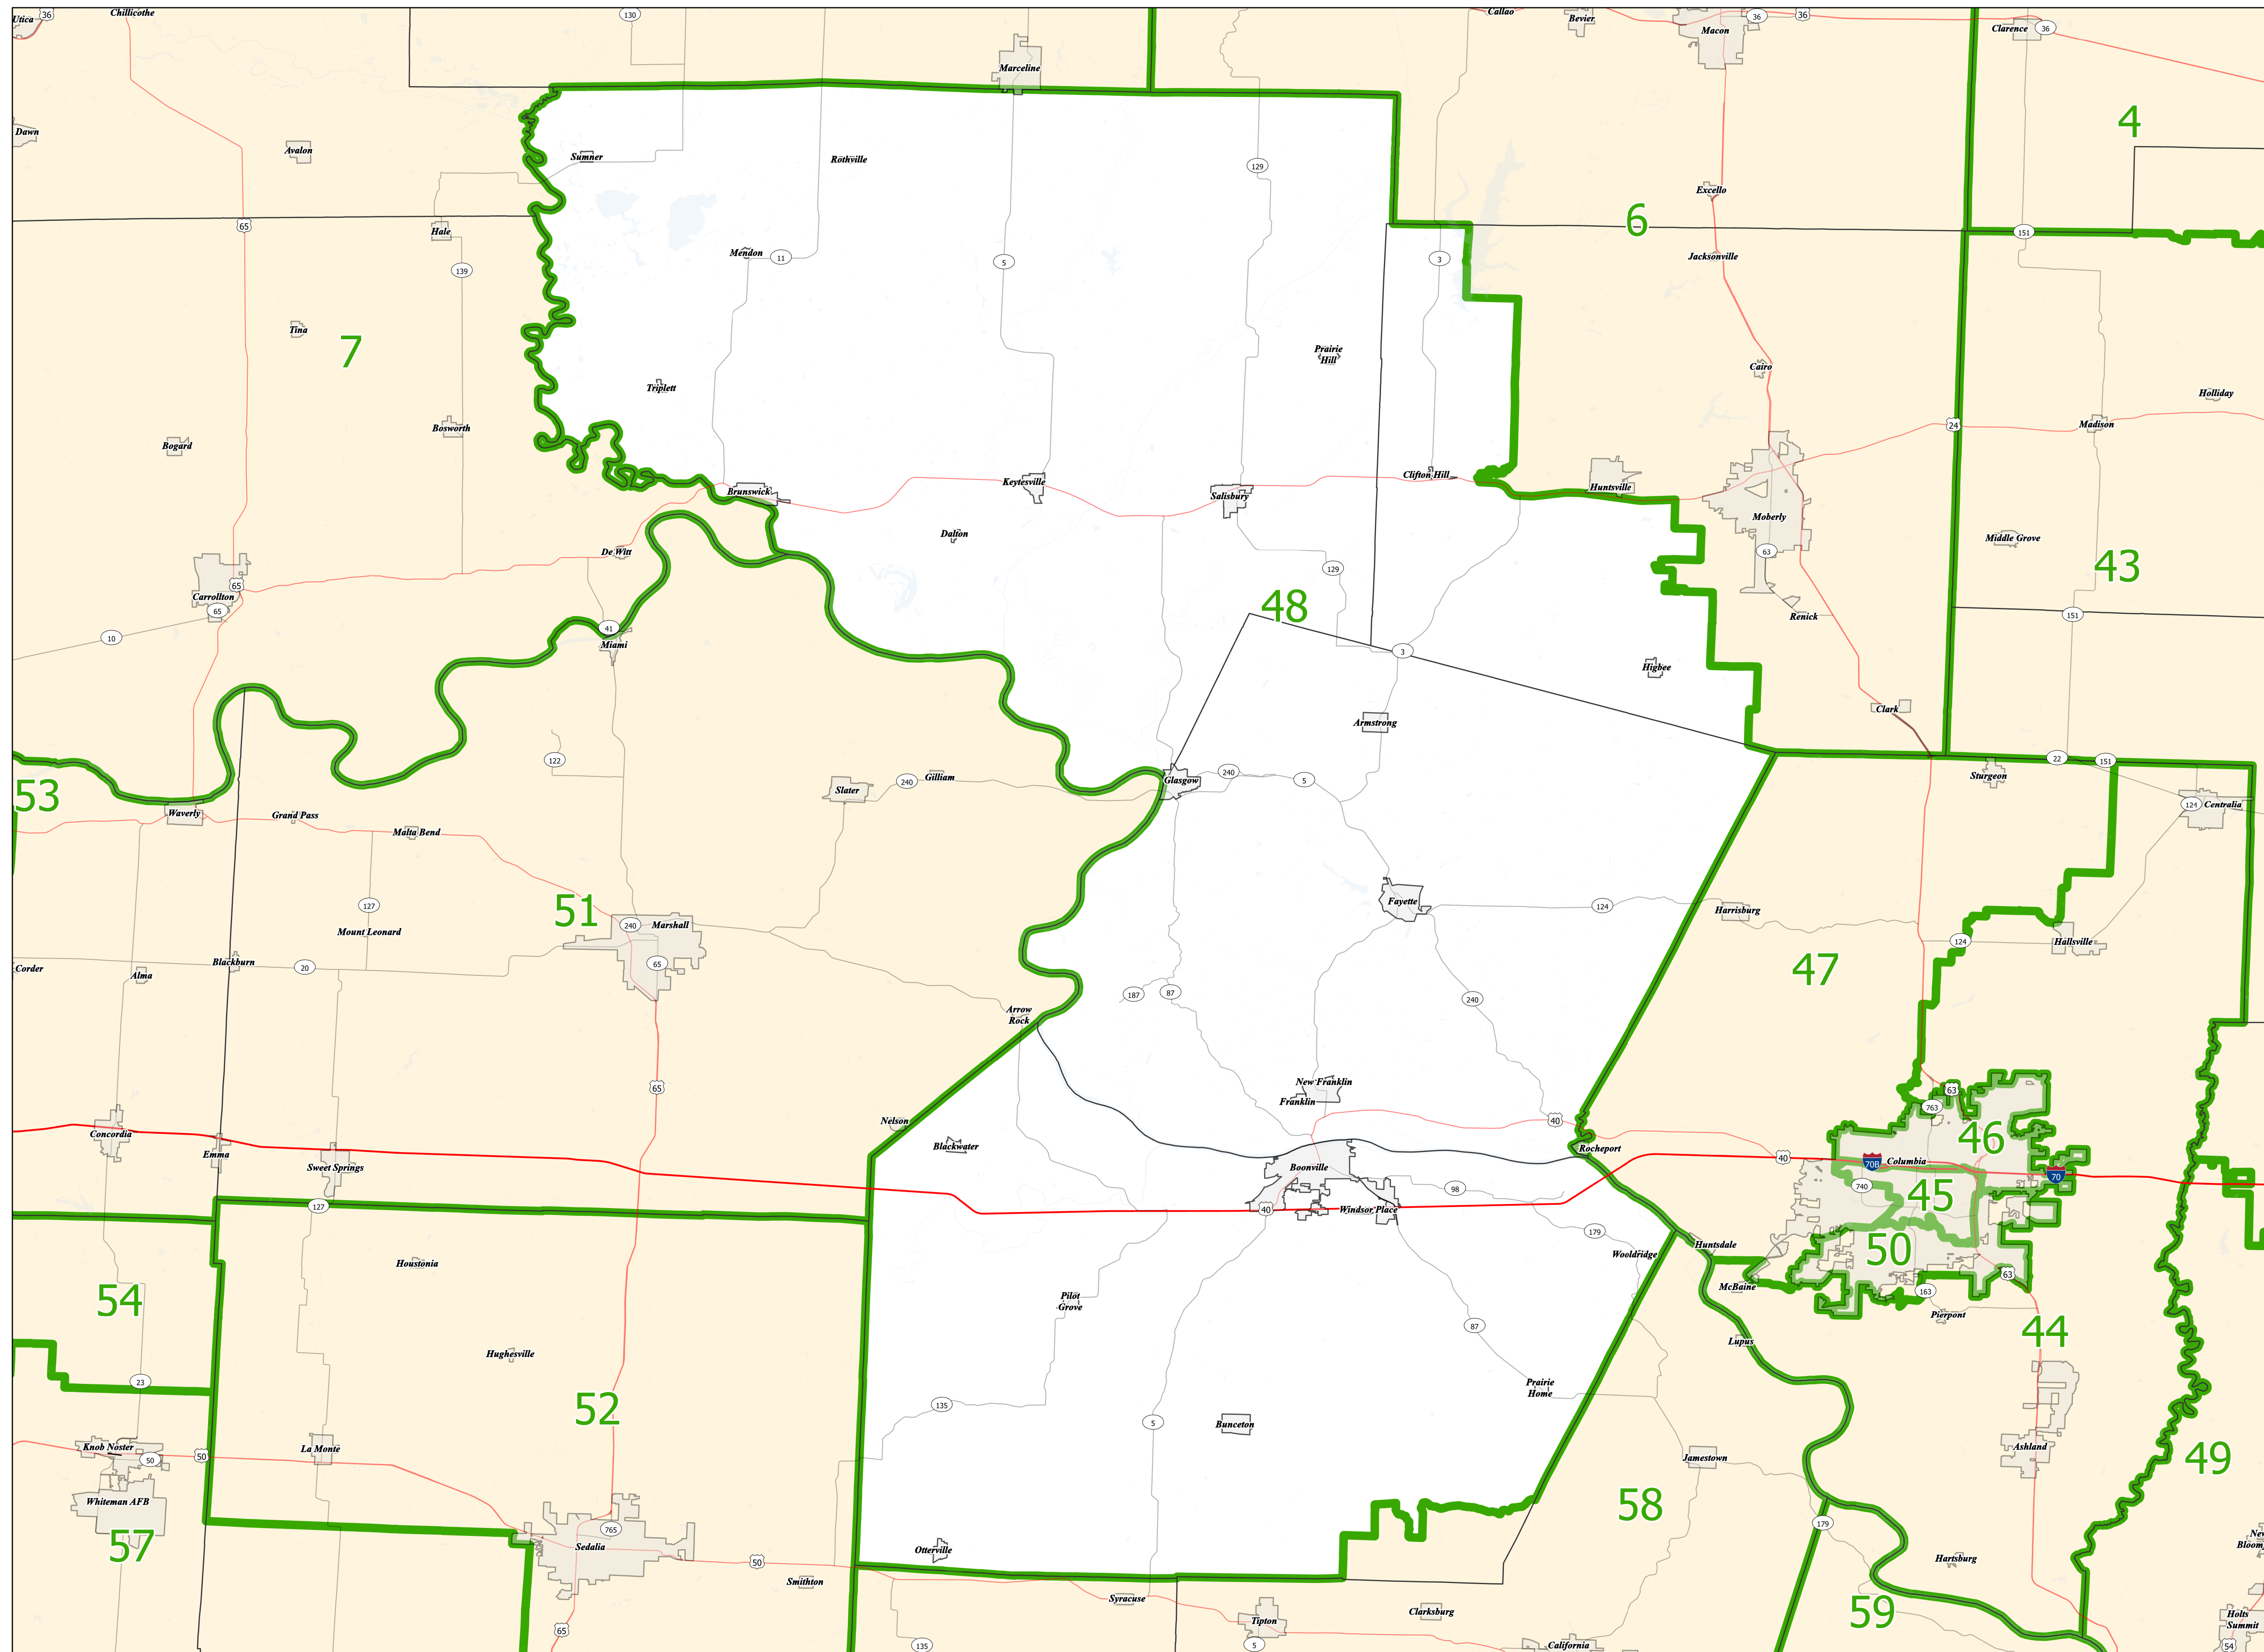

Missouri House District 48

Area of Interest

District Extent

- House Districts
- Areas outside of District
- Incorporated Places*
- Counties
- M.O. Highways
- U.S. Highways
- Interstates
- Roads

* Includes Census Designated Places

Office of Administration
Redistricting Office